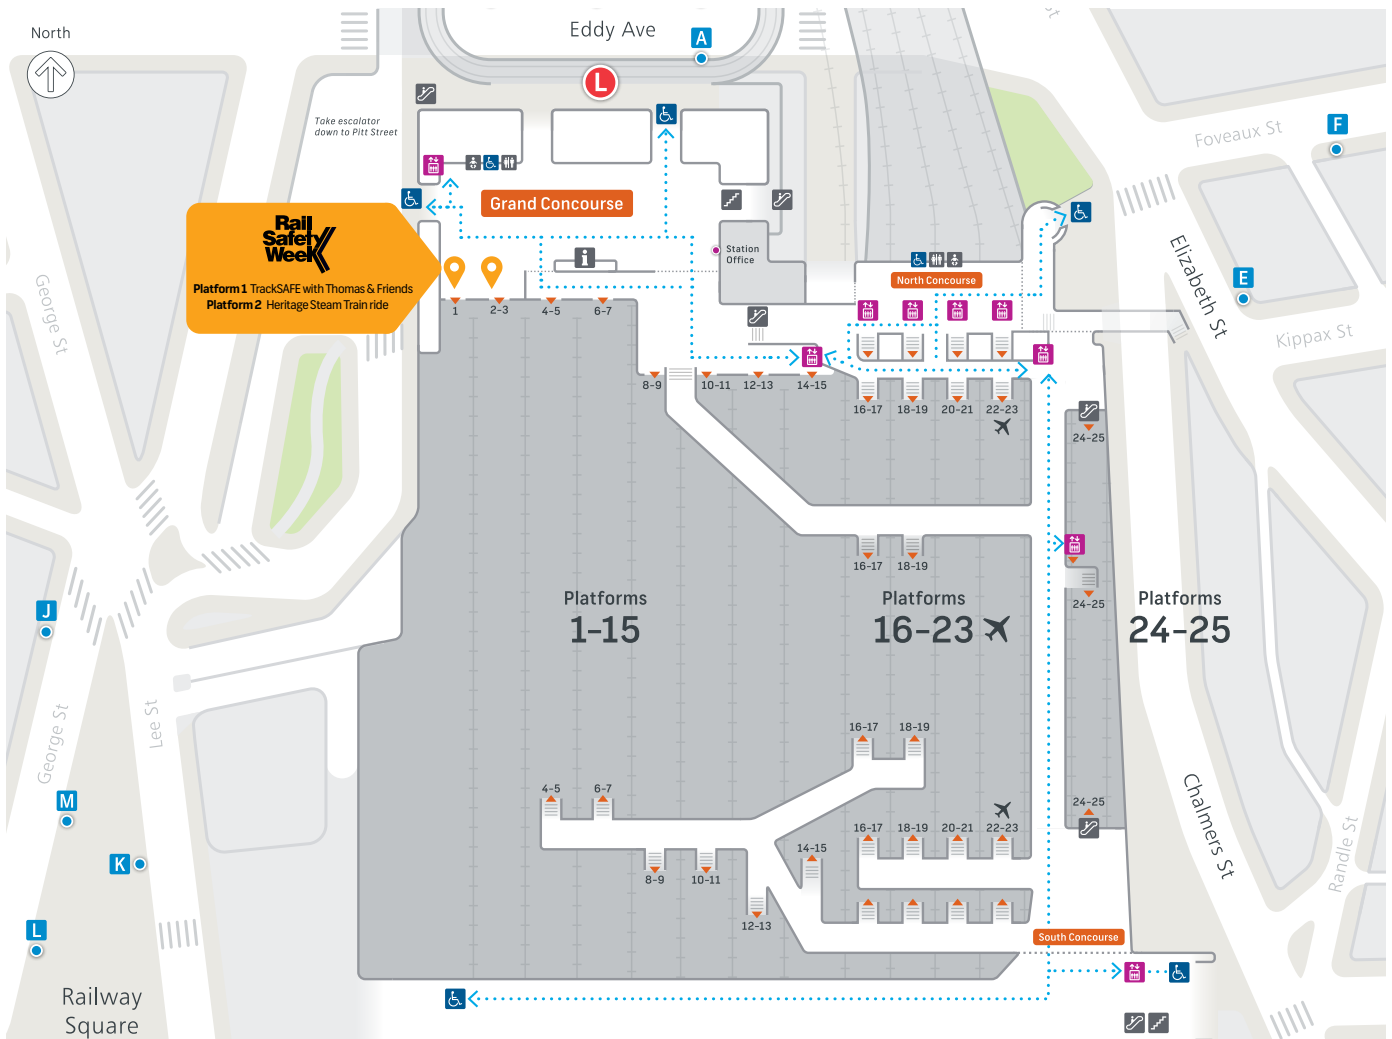

Rail Safety Week events at Central Station

Find your way to Rail Safety Week events at the Grand Concourse, Platforms 1 and 2.

If you have a pram, always use the lifts. Take extra care when using stairs and escalators with children. And remember, our staff are always there to help.

Please note the locations of lifts, escalators and accessible paths prior to arriving at the station.

Lift

Accessible path

Escalator

Bus interchange

Bus stands

Light rail stop

Ticket machines