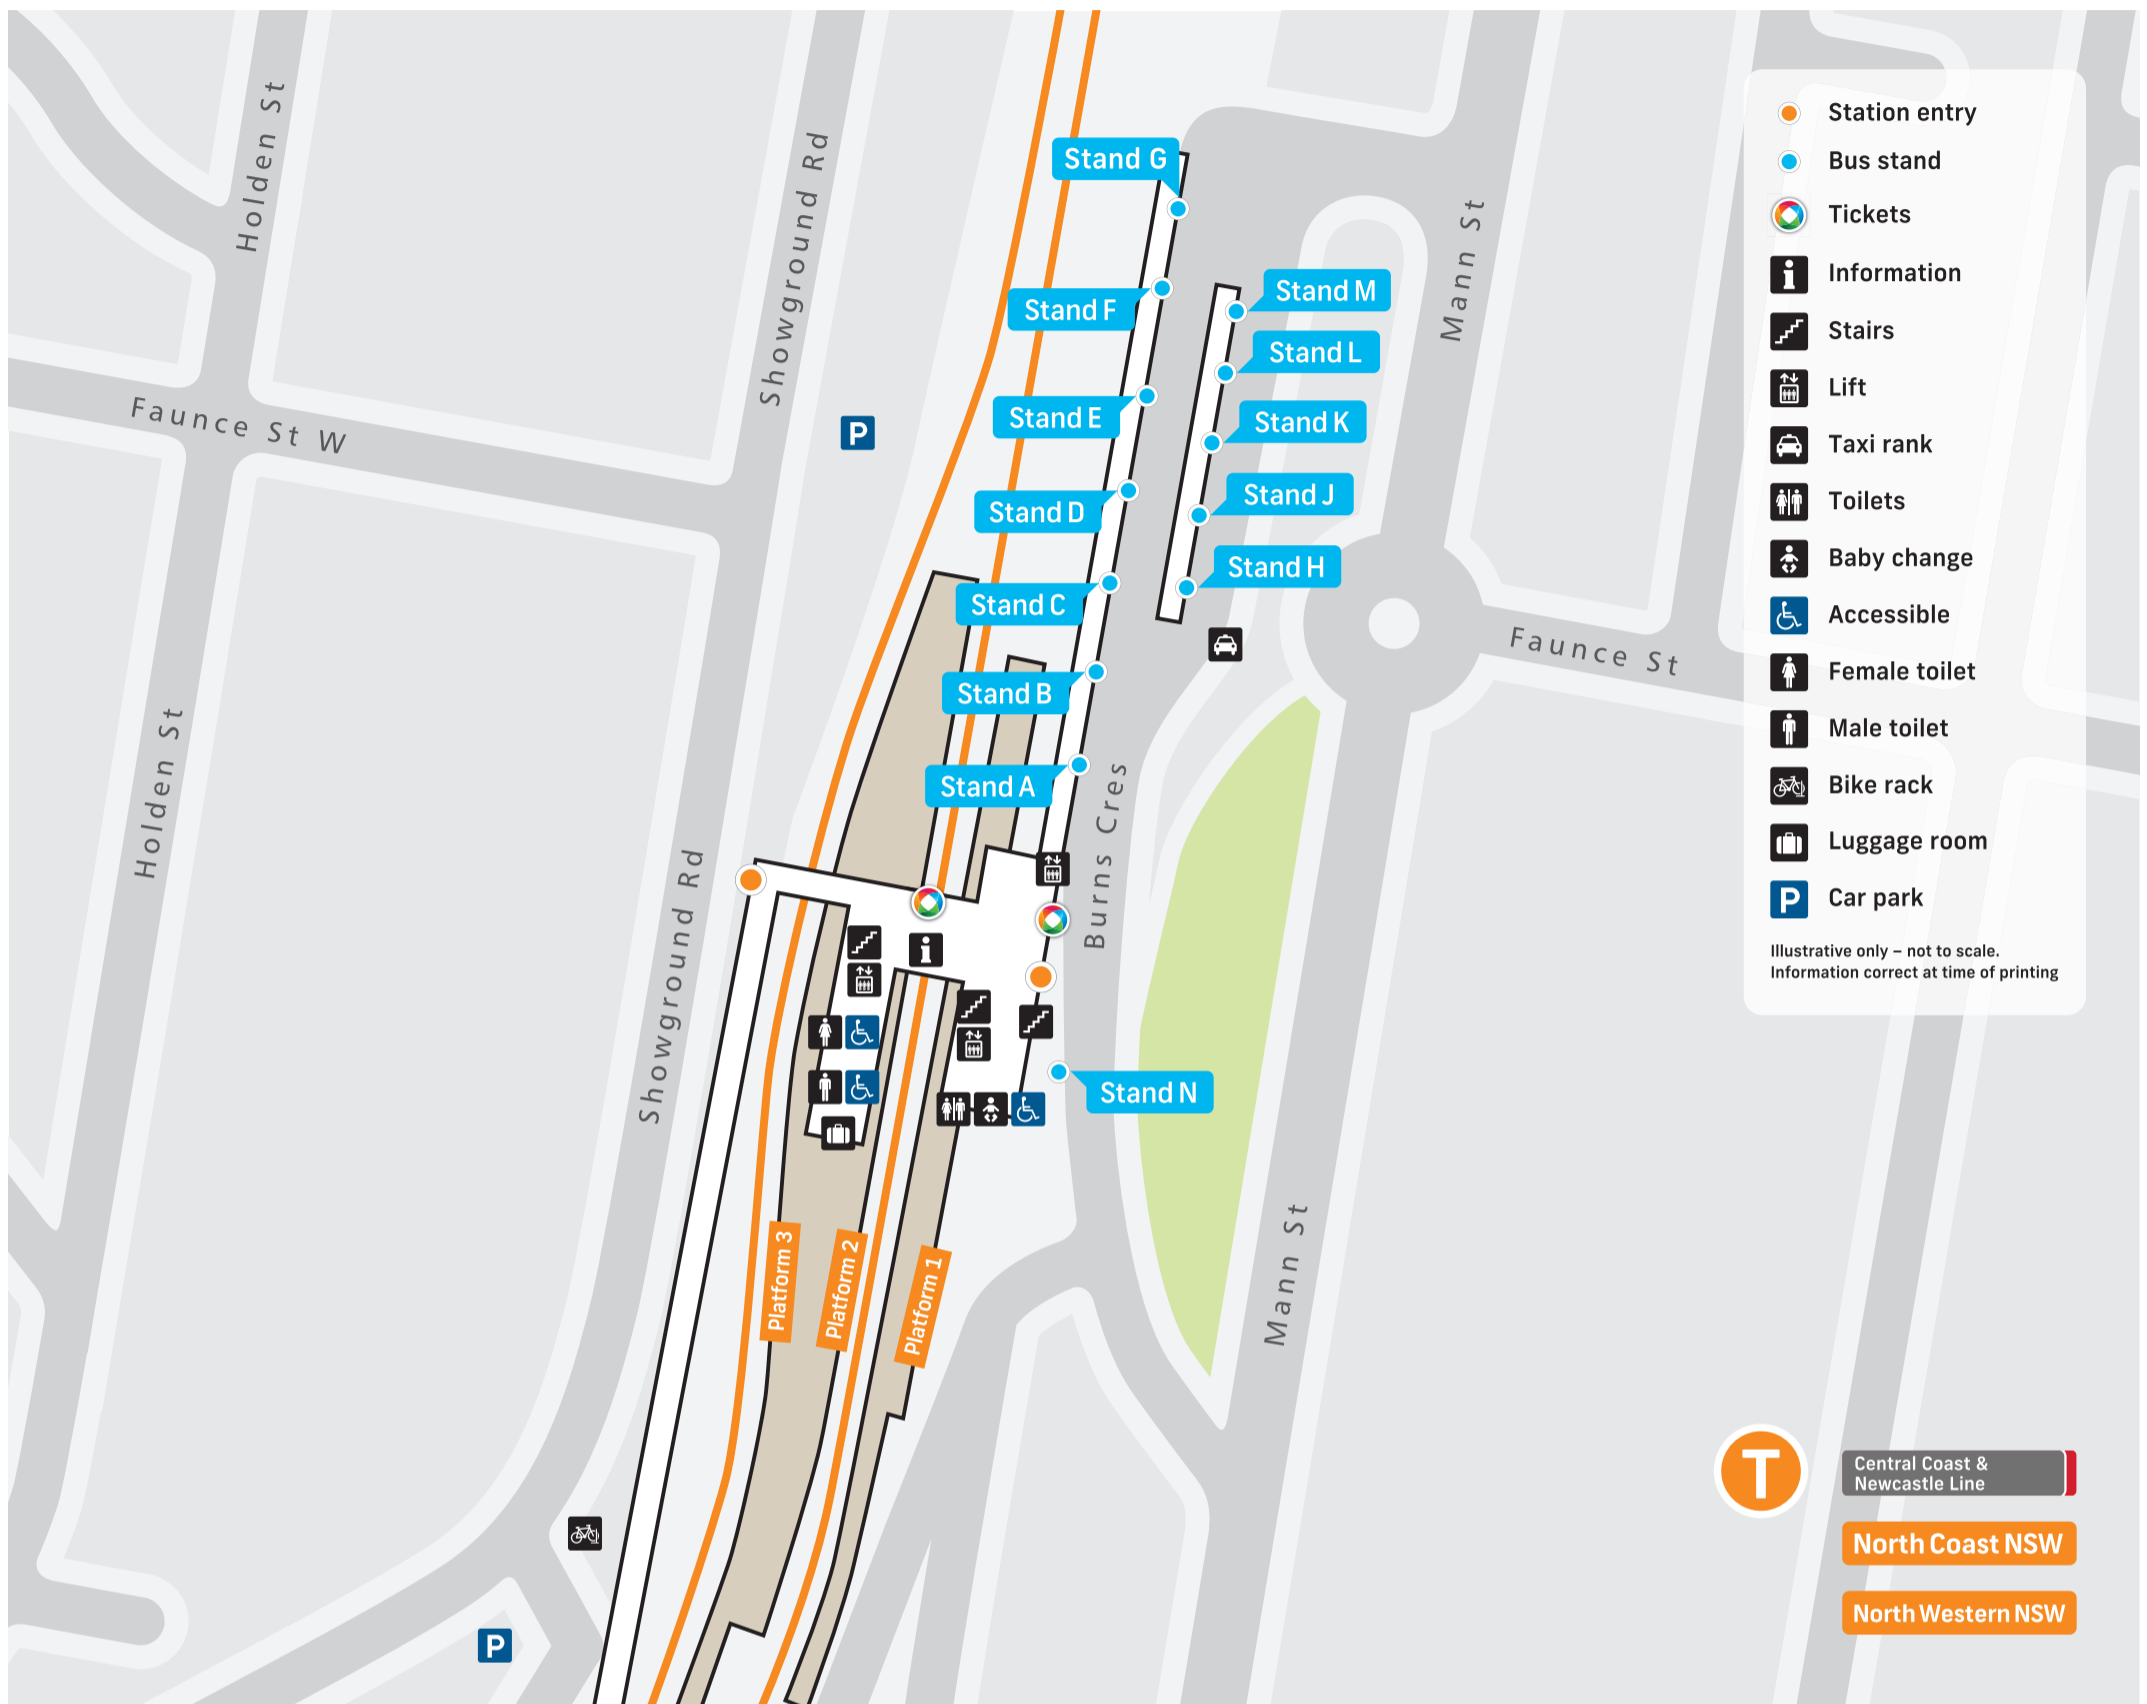

# Gosford Station Public Transport Map

Stand	Stop no.	Destination		
<b>Stand A</b>	17	The Entrance North		
	18	The Entrance		
	19	Wyong		
	21	The Entrance North		
	22	The Entrance		
	23	The Entrance		
	28	The Entrance		
	225047			
<b>Stand B</b>	17	The Entrance North		
	18	The Entrance		
	19	Wyong		
	21	The Entrance North		
	22	The Entrance		
	23	The Entrance		
	28	The Entrance		
	225046			
<b>Stand C</b>	40	Gosford via North Gosford		
	43	Springfield		
	44	Erina		
	225045			
	<b>Stand D</b>	38	Gosford via Wyoming	
		225044		
		<b>Stand E</b>	36	Tuggerah
			37	Tuggerah
225043				
<b>Stand F</b>			32	Spencer
			33	Somersby
			225042	
	<b>Stand G</b>		33/4	Gosford via Somersby Industrial Estate
			34	Gosford via Kariong
		34/2	Mangrove Mountain	
		225041		
		<b>Stand H</b>	55	Ettalong Beach
70			Ettalong Beach	
225048				
<b>Stand J</b>			64	Woy Woy
	65		Wagstaffe	
	225049			
	<b>Stand K</b>		63	Gosford via Saratoga
			225050	
		<b>Stand L</b>	20	Gosford via Matcham
			42	Gosford via Point Frederick
			225051	
<b>Stand M</b>			41	Gosford via West Gosford
			225052	
			<b>Stand N</b>	66A
	66C			Gosford via Copacabana
	2250628			
	Arrivals only			

## Going to the beach?

Photo courtesy of [visitcentralcoast.com.au](http://visitcentralcoast.com.au)

Beach	Stand
<b>Avoca Beach</b>	66A Stand J 66C Stand J
<b>Copacabana Beach</b>	66A Stand J 66C Stand J
<b>North Avoca Beach</b>	67 Stand H
<b>Terrigal Beach</b>	67 Stand H 68 Stand H
<b>Wamberal Beach</b>	68 Stand H