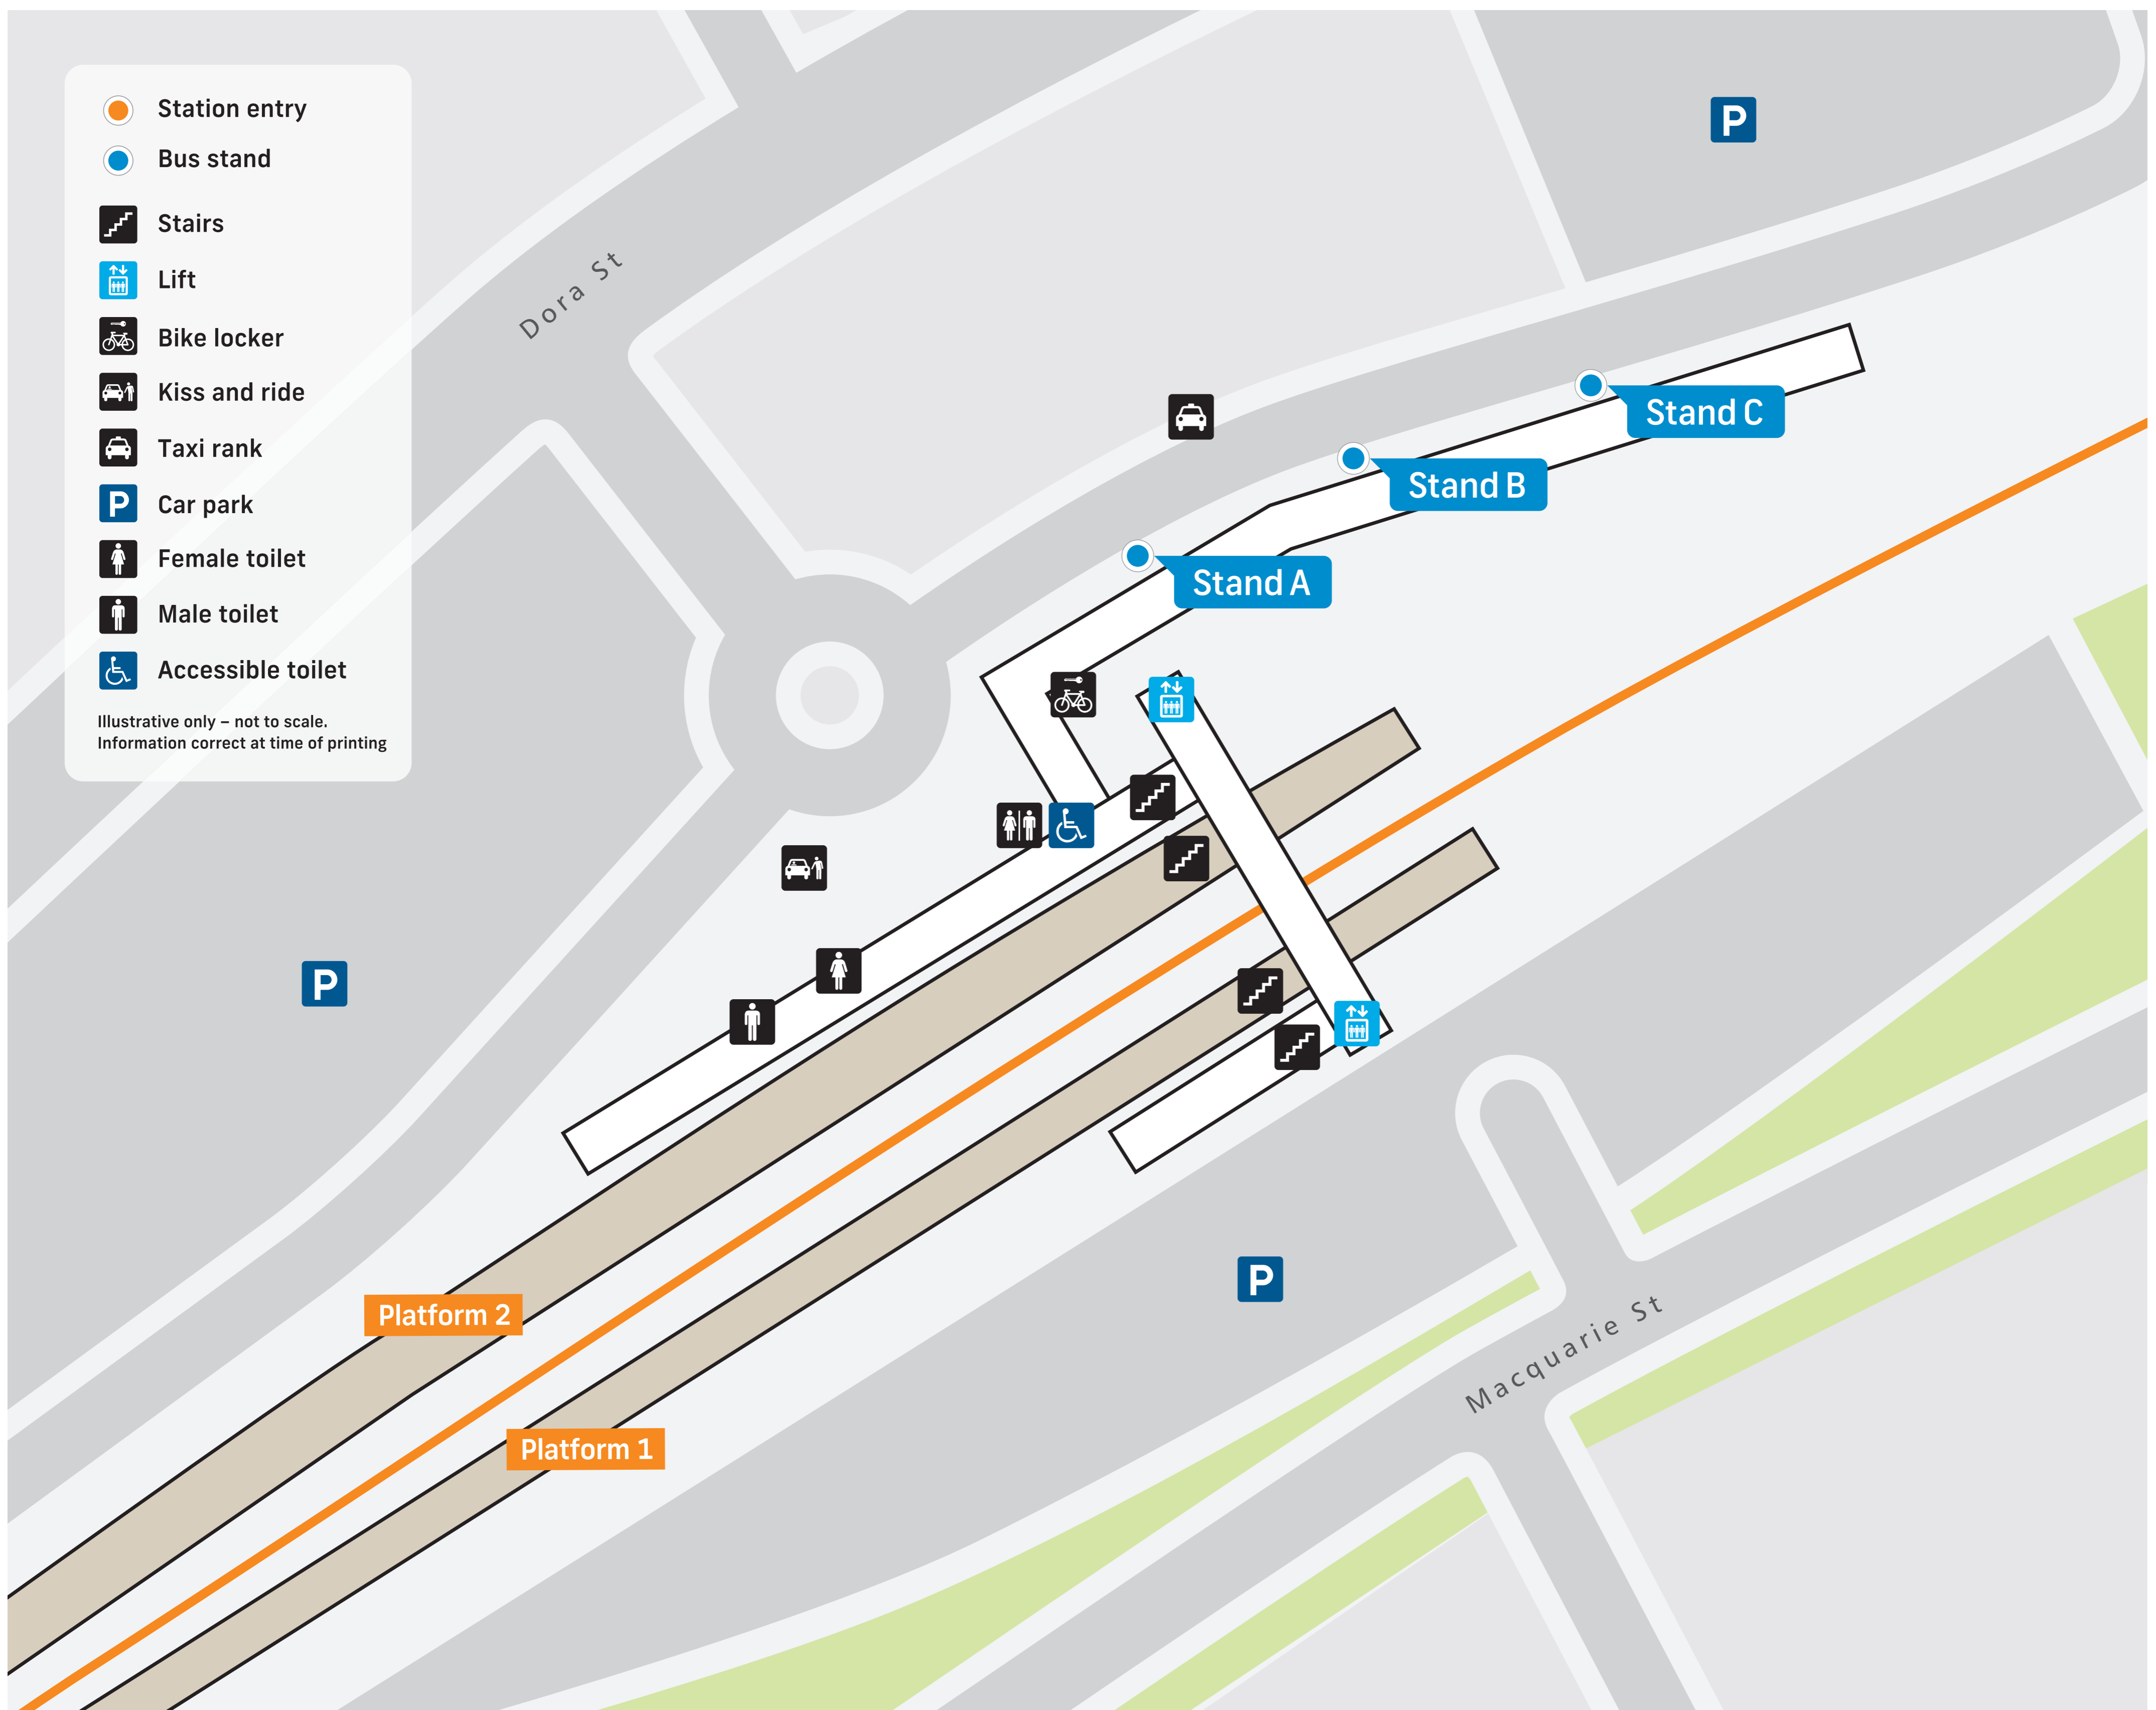

Morisset Station

Public Transport Map

Central Coast & Newcastle Line

Stand A	
Stop no.	226411
275	Toronto
278	Morisset via Silverwater
279	Morisset via Sunshine
280	Cooranbong
281	Lake Haven
281	Wangi Wangi
Stand B	
Stop no.	2264182
95	Lake Haven
Stand C	
Stop no.	226449
163	Cessnock