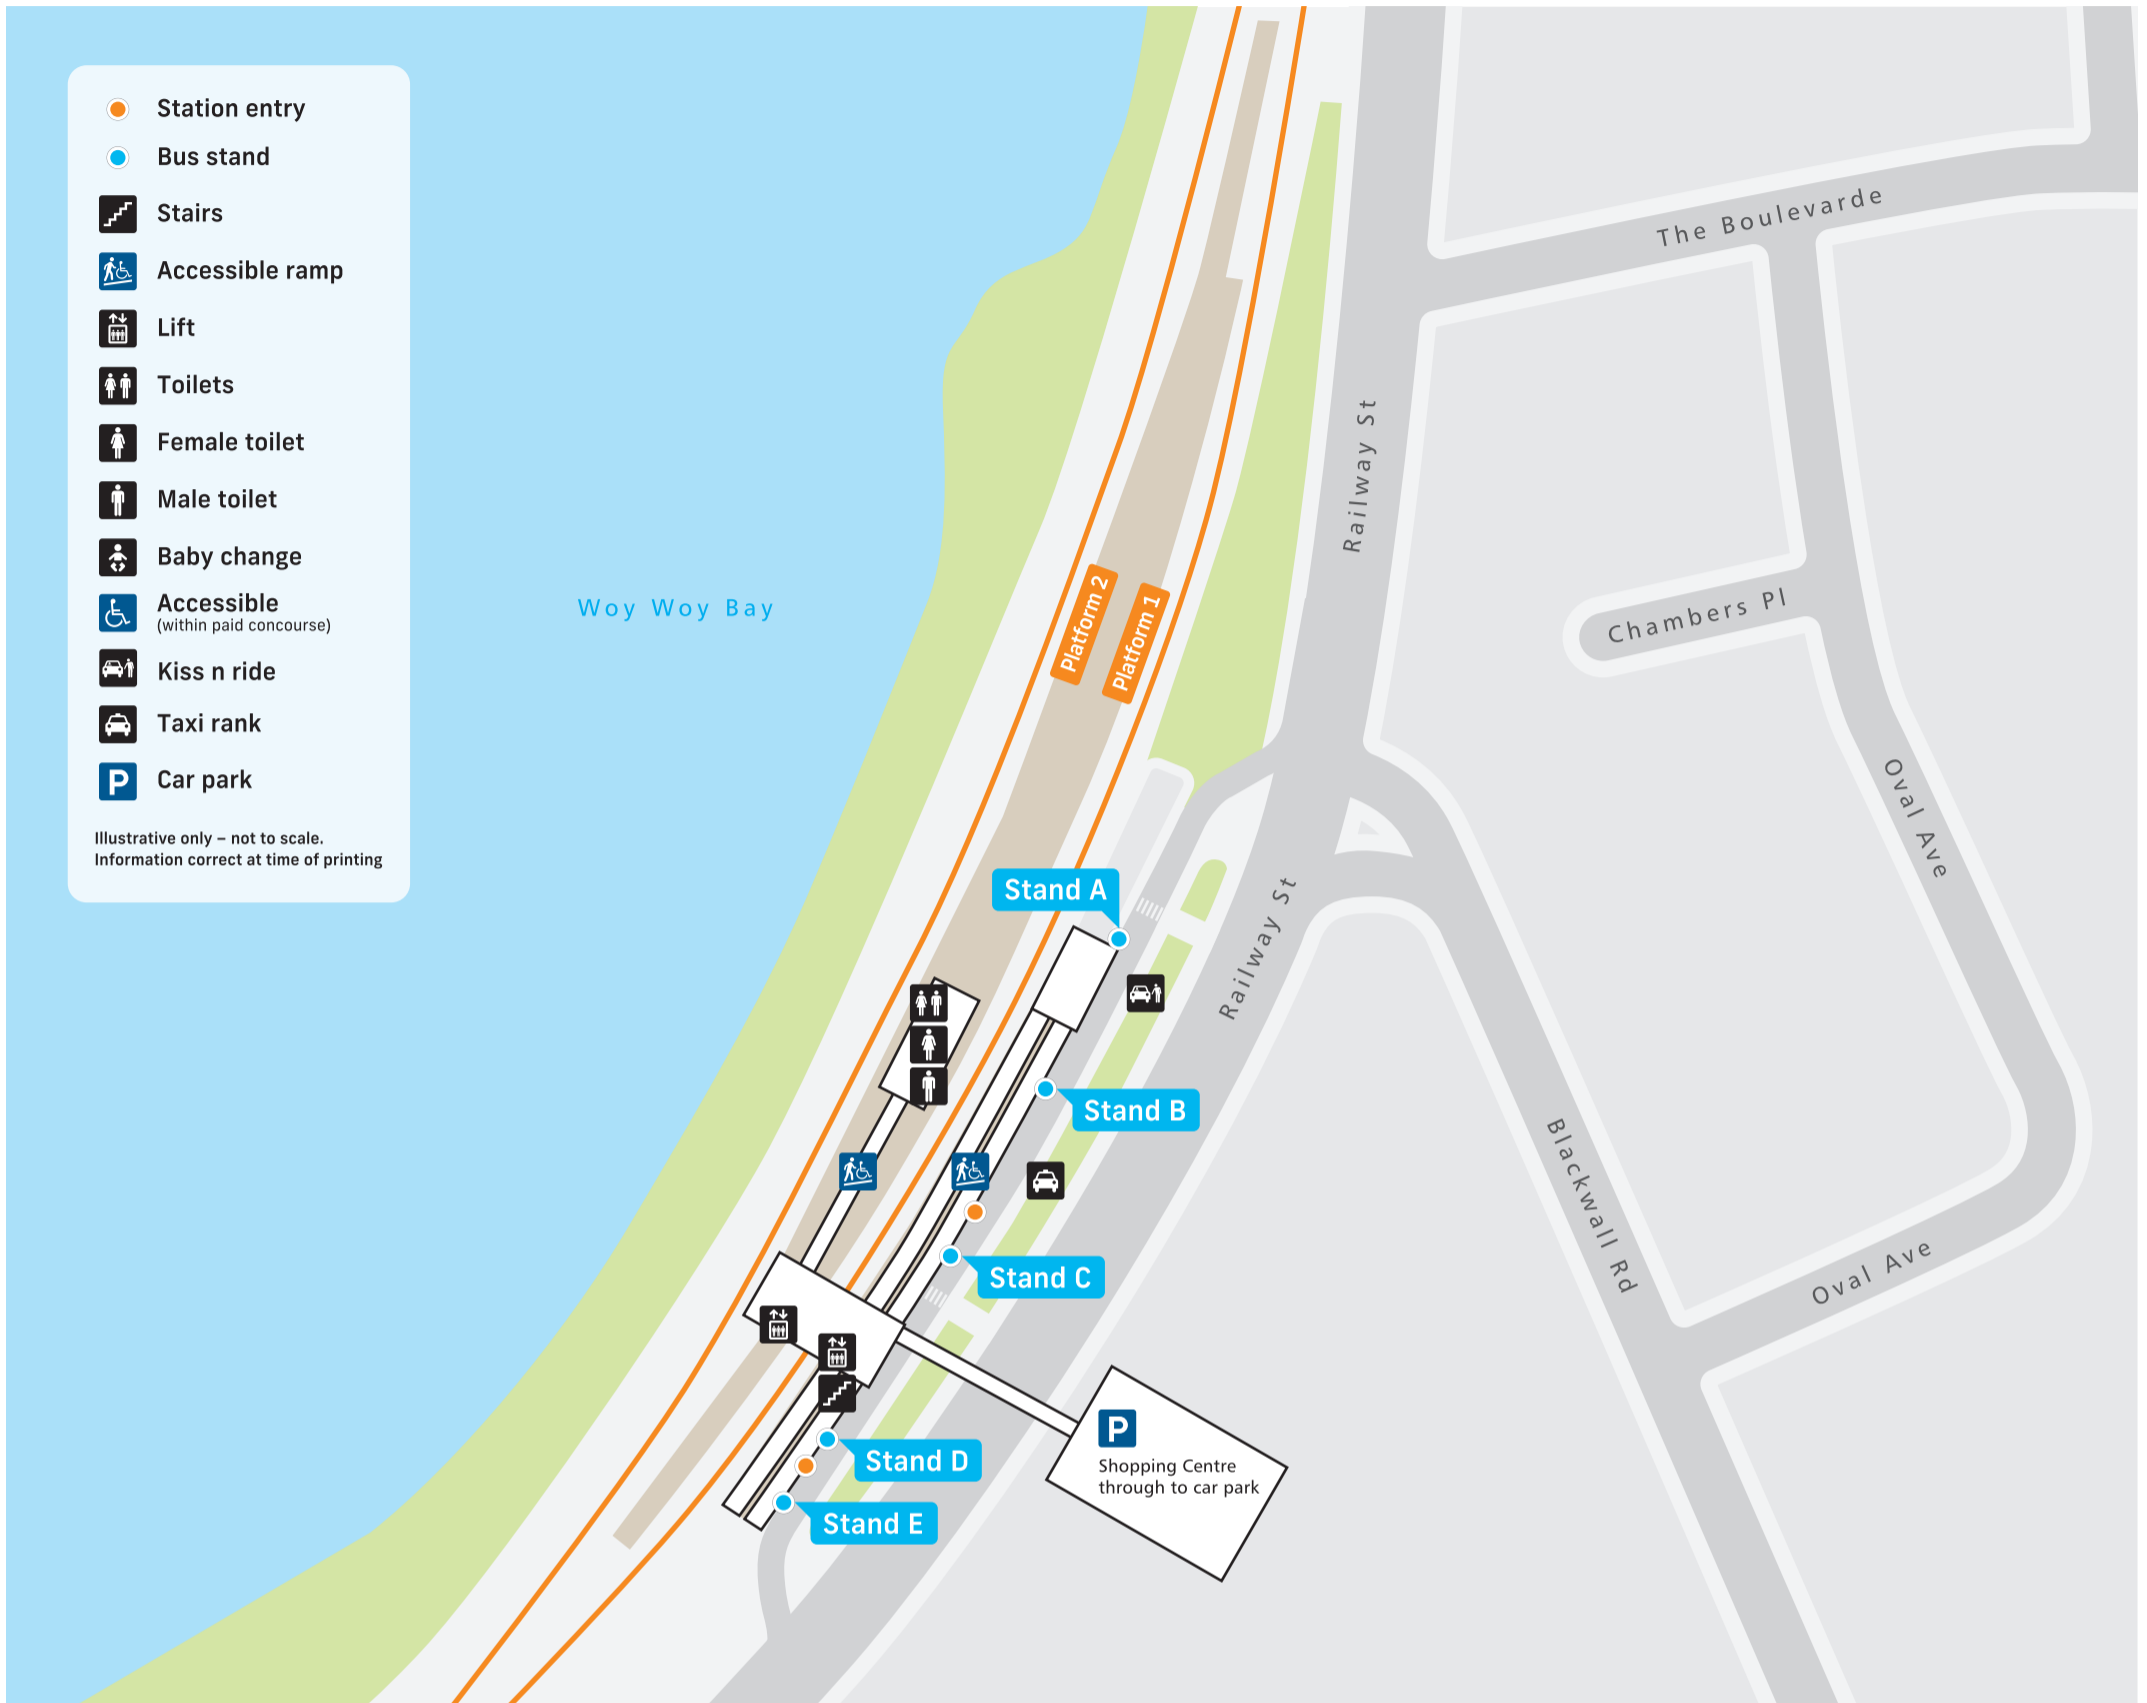

# Woy Woy Station Public Transport Map

**T** Central Coast & Newcastle Line

| Stand A         |         |
|-----------------|---------|
| Stop no. 225612 |         |
| 55              | Gosford |
| 70              | Gosford |

| Stand D         |           |
|-----------------|-----------|
| Stop no. 225615 |           |
| 59              | Wagstaffe |
| 64              | Gosford   |

| Stand B         |                            |
|-----------------|----------------------------|
| Stop no. 225613 |                            |
| 50              | Woy Woy via Umina Beach    |
| 50/3            | Woy Woy via Umina Beach    |
| 55              | Ettalong Beach             |
| 55/3            | Woy Woy via Ettalong Beach |

| Stand E         |                         |
|-----------------|-------------------------|
| Stop no. 225616 |                         |
| 54              | Woy Woy via Pearl Beach |
| 57              | Woy Woy via Umina Beach |
| 58              | Woy Woy via Woy Woy Bay |

| Stand C         |                        |
|-----------------|------------------------|
| Stop no. 225614 |                        |
| 53              | Woy Woy via Booker Bay |
| 70              | Ettalong Beach         |
| 5364            | Kincumber              |