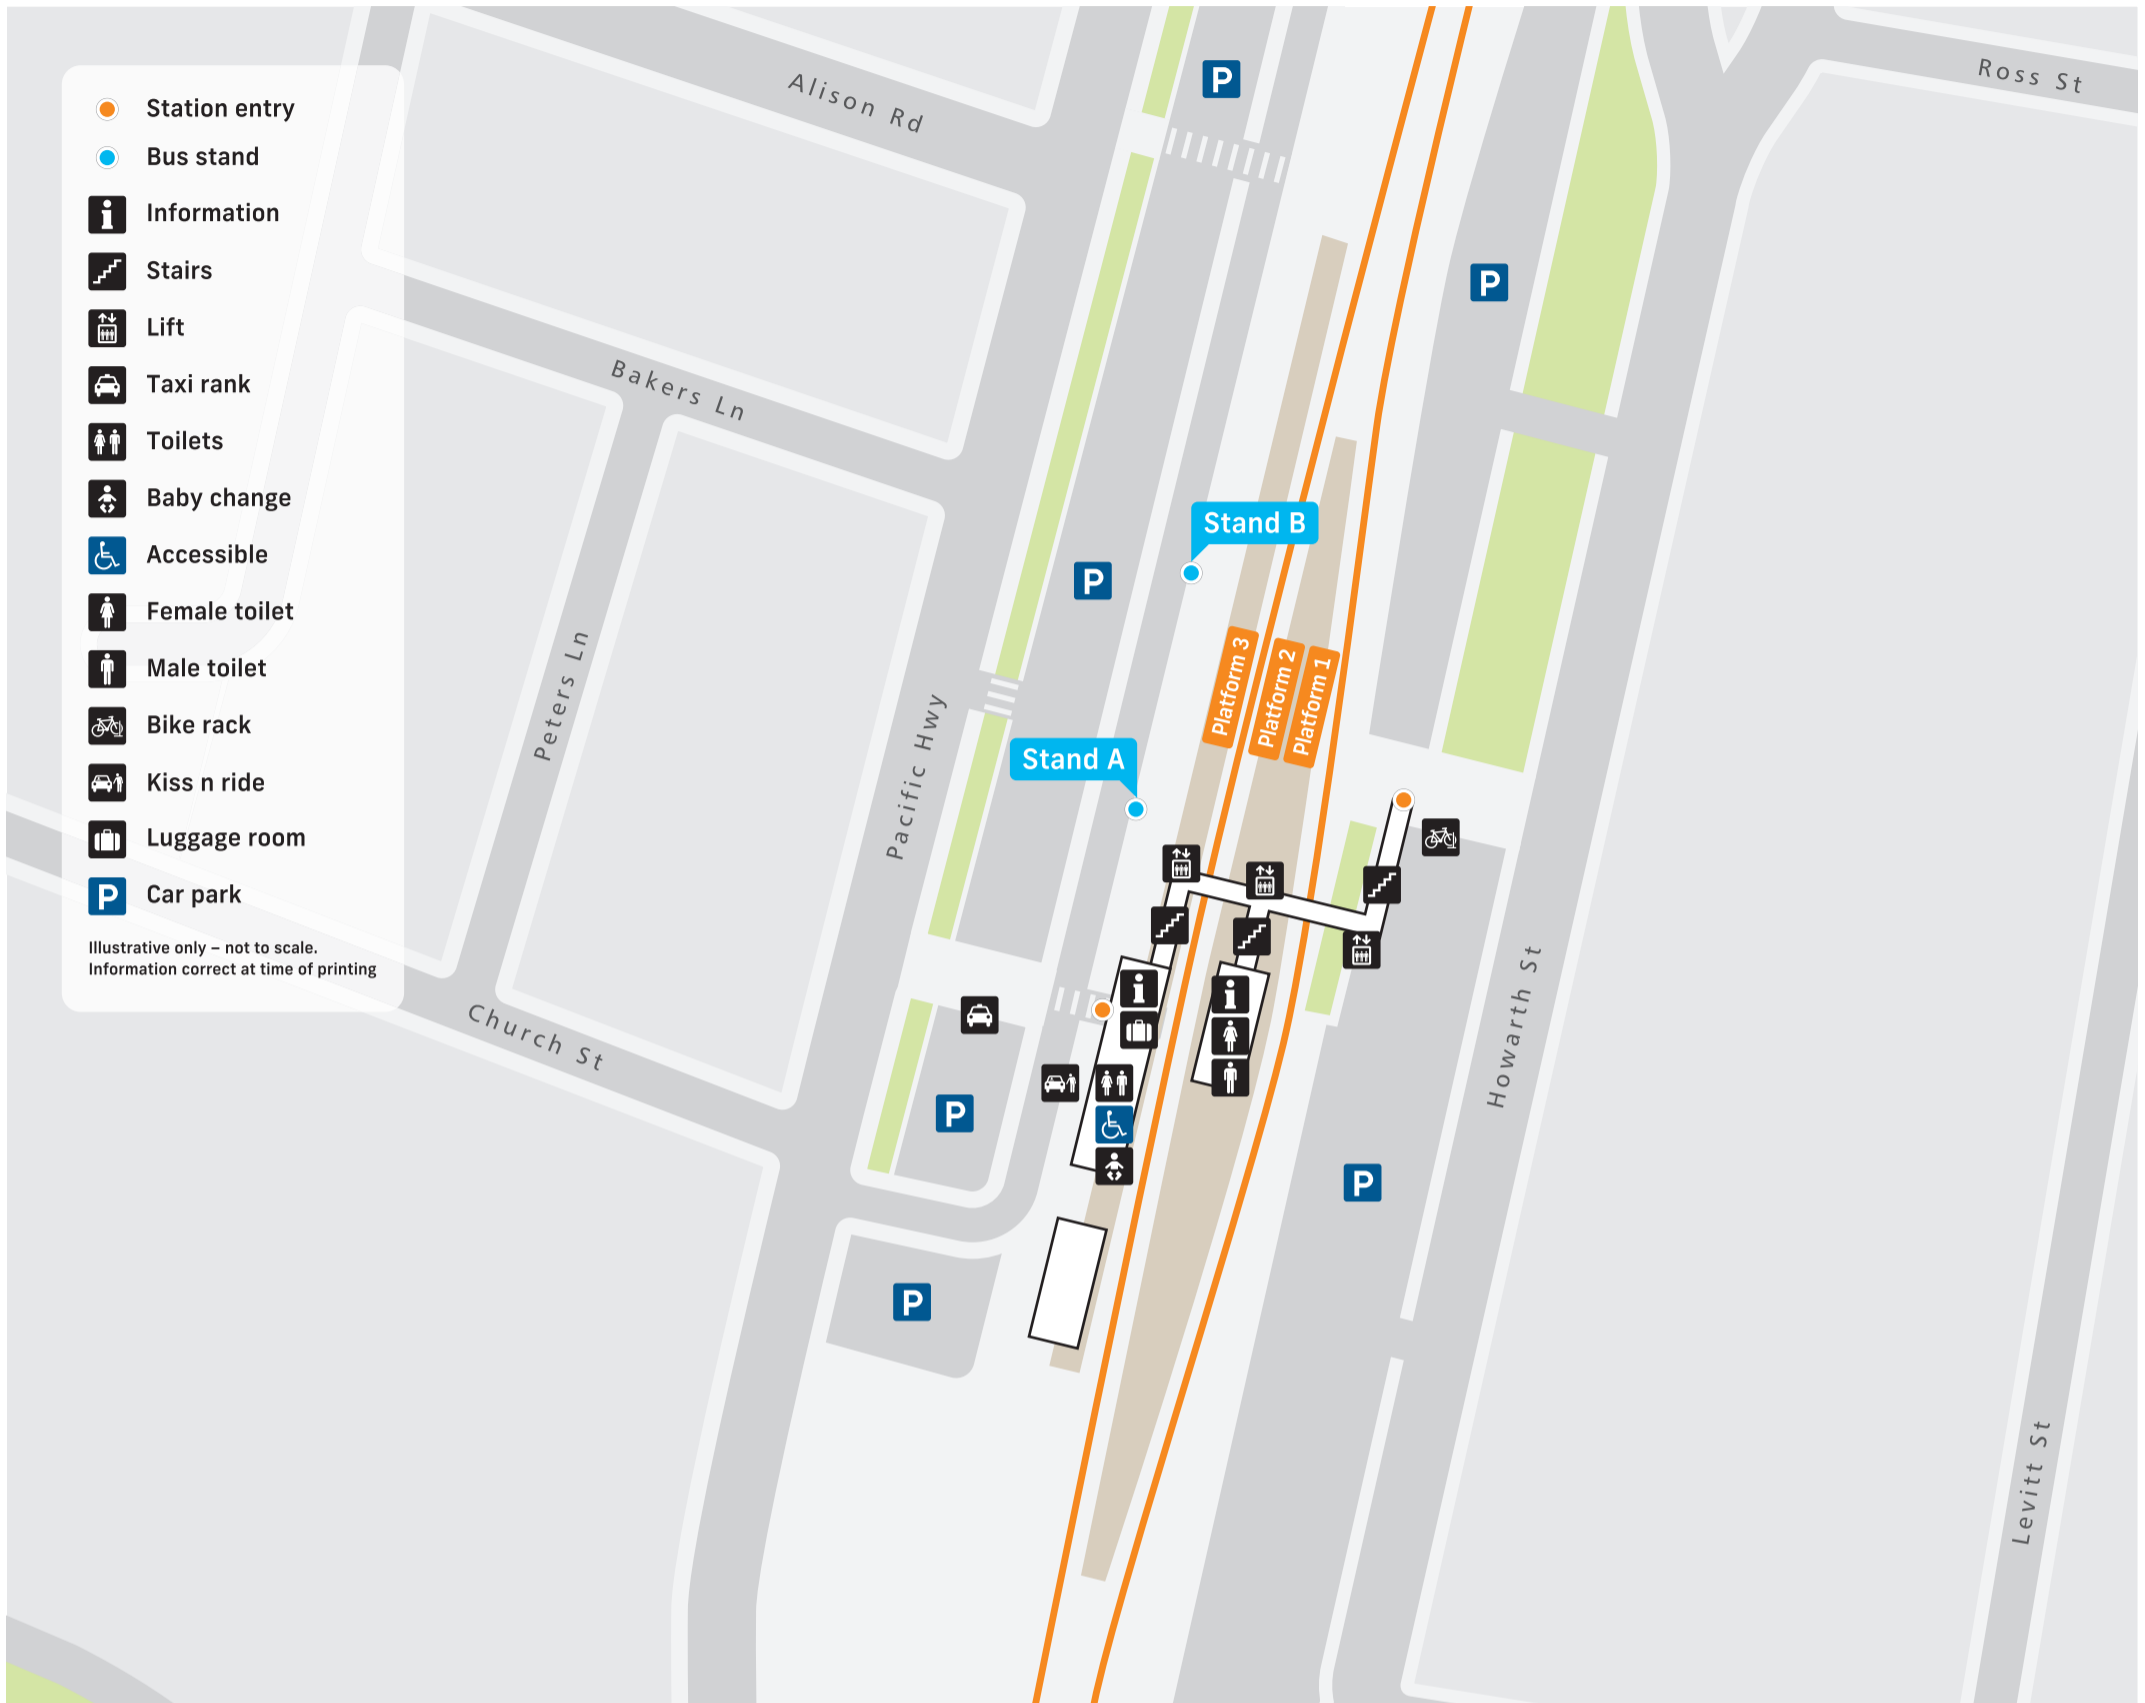

Wyong Station Public Transport Map

- Station entry
 - Bus stand
 - Information
 - Stairs
 - Lift
 - Taxi rank
 - Toilets
 - Baby change
 - Accessible
 - Female toilet
 - Male toilet
 - Bike rack
 - Kiss n ride
 - Luggage room
 - Car park
- Illustrative only – not to scale.
Information correct at time of printing

- T** Central Coast & Newcastle Line
- North Coast NSW
- North Western NSW

Stand A	
Stop no. 225921	
11	Tuggerah
11	Lake Haven
13	Dooralong
78	Tuggerah
78	Lake Haven
79	Tuggerah
79	Lake Haven
80	Tuggerah
80	Lake Haven
81	Tuggerah
81	Lake Haven

Stand B	
Stop no. 225922	
15	The Entrance
16	The Entrance
19	Gosford
24	The Entrance
25	The Entrance
26	The Entrance
26	Wyong Hospital
30	South Tacoma via Wyong

For more information

transportnsw.info