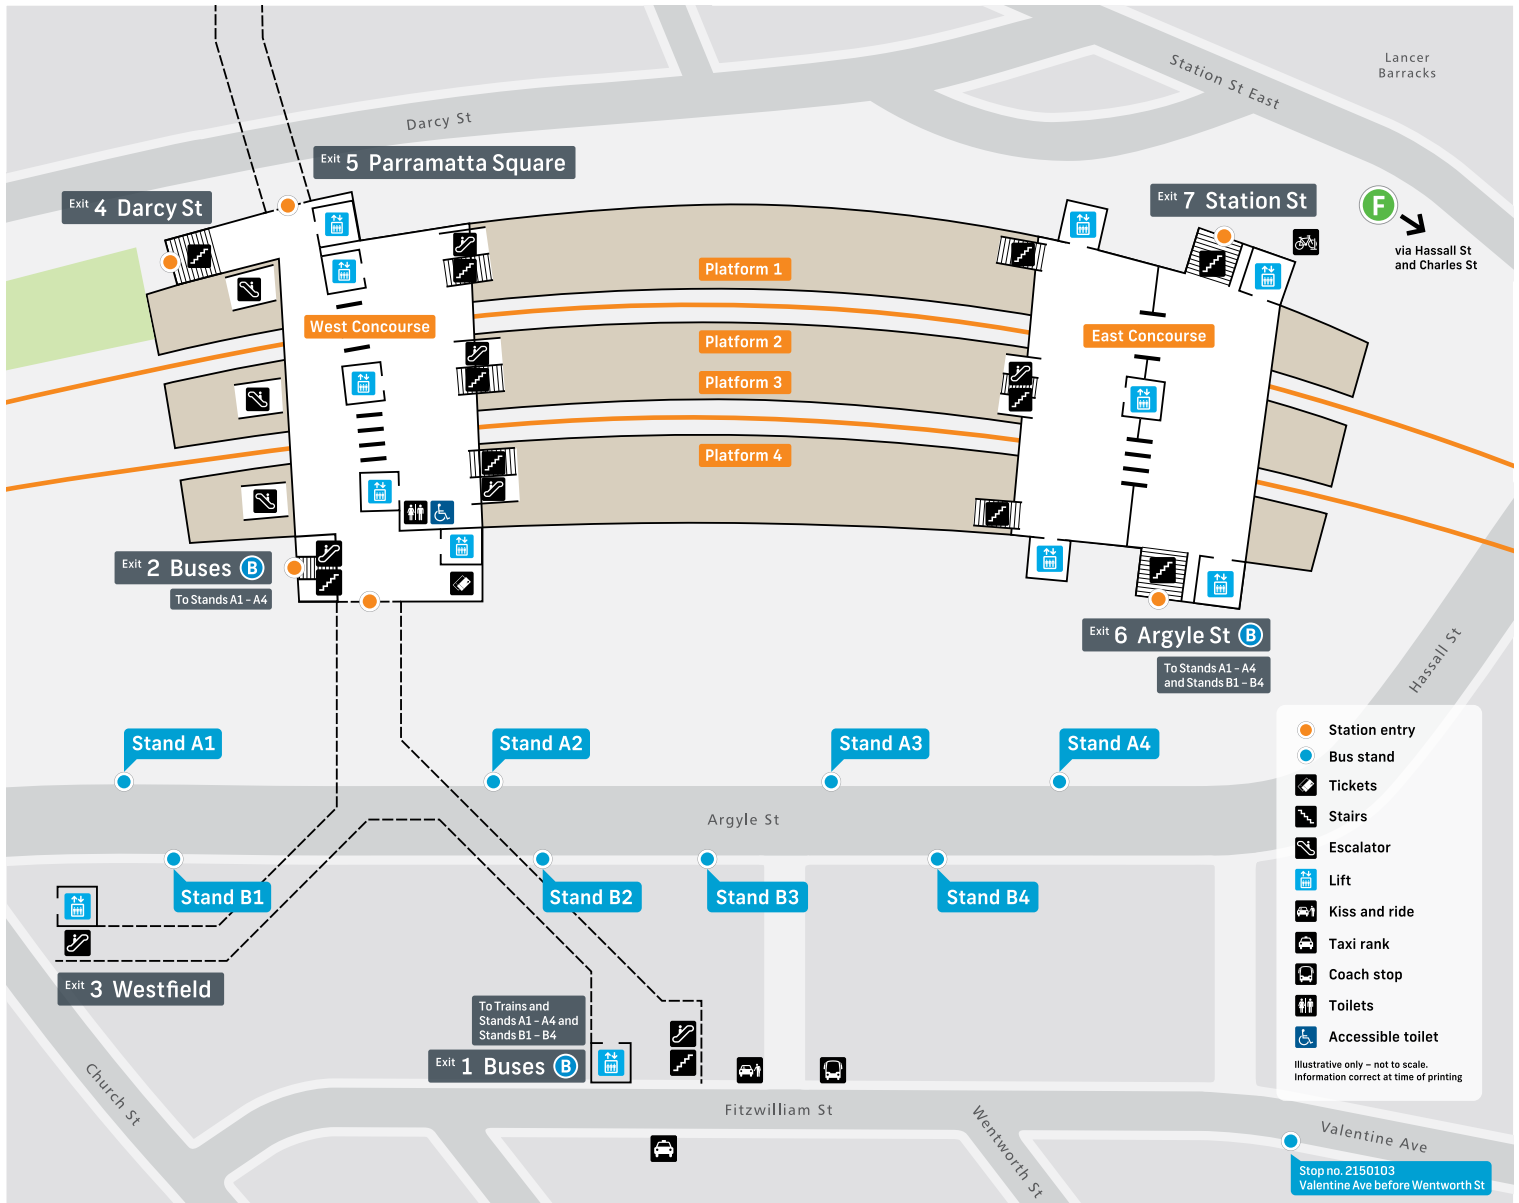

Parramatta Station Public Transport Map

- T** **T1** North Shore & Western Line
North Shore
Western
Richmond
- T2** Inner West & Leppington Line
City
- T5** Cumberland Line
Leppington
Richmond
- Blue Mountains**
- Western NSW**

Stand A1	Stand A3 (until 21:00)	Stand B1 (until 21:00)	Stand B3
Stop no. 2150114	Stop no. 2150121	Stop no. 2150106	Stop no. 2150119
Arrivals only	After 21:00 these services depart Stand A2	After 21:00 these services depart Stand B2	Arrivals only
Stand A2	500N City Hyde Park	906 Fairfield	Stand B4 (until 21:00)
Stop no. 2150111	501 Central Pitt St	907 Bankstown	Stop no. 2150109
546 Epping	521 Eastwood	909 Bankstown	After 21:00 these services depart Stand B2
549 Epping	523 West Ryde	M91 Hurstville	660 Castle Hill
550 Macquarie Park	524 Ryde		661 Blacktown
552 Oatlands	525 Strathfield		662 Castle Hill
609 North Parramatta	545 Macquarie Park		663 Rouse Hill Station
625 Pennant Hills		Stand B2	664 Rouse Hill Station
M92 Sutherland		Stop no. 2150107	665 Rouse Hill Station
N60 City Town Hall	Stand A4 (until 21:00)	802 Liverpool	700 Blacktown
N70 City Town Hall	Stop no. 2150138	804 Liverpool	705 Blacktown
N71 City Town Hall	After 21:00 these services depart Stand A2	806 Liverpool	708 Constitution Hill
N81 City Town Hall	600 Hornsby	810 Merrylands	711 Blacktown
	601 Rouse Hill Town Centre	810X Merrylands	712 Westmead Childrens Hospital
	603 Rouse Hill Town Centre	811 Pemulwuy	
	604 Castle Hill	811X Pemulwuy	Stop 2150103
	606 Winston Hills	N60 Fairfield	535 Carlingford
	706 Blacktown	N70 Penrith	
		N71 Richmond	
		T80 Liverpool	