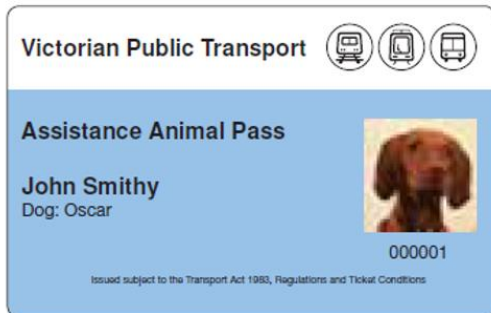

Interstate accreditation recognised by Transport for NSW

Victorian Public Transport Assistance Animal Pass

Identification card (front)