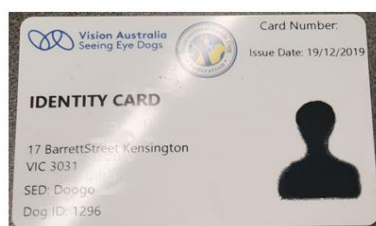

Australian Lions Hearing Dogs

Identification card (front and back)

Marked vest and leash
(animals in-training labelled with L plates)

Guide Dogs Australia

Identification card (front and back)

Leather harness and handle
(animals in-training wear marked vest)

Medallion (front and back)

MindDog Australia

Identification card (front and back)

Marked vest
(animals in-training labelled 'trainee')

Vision Australia Seeing Eye Dogs

Identification card (front and back)

Marked harness and handle
(animals in-training may not have handle)

Interstate accreditation recognised by Transport for NSW

Victorian Public Transport Assistance Animal Pass

Identification card (front)

Western Australia Department of Local Government Public Access Permit