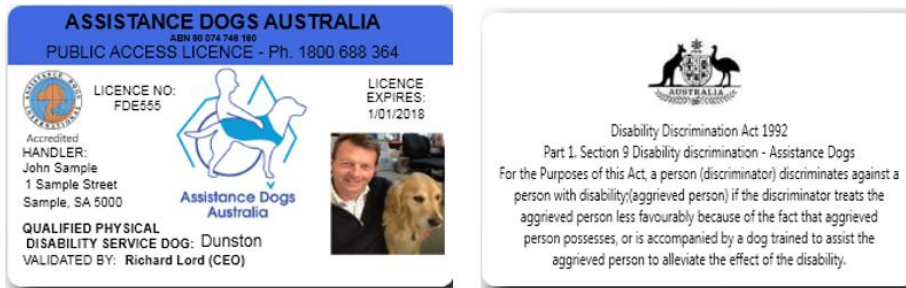

- Assistance Animal Permit issued by TfNSW
- Accreditation from organisations endorsed by TfNSW
- Interstate accreditation recognised by TfNSW

All assistance animals and their handlers must carry valid accreditation as proof of entitlement when travelling at all times.

Identification card (front and back)

Queensland Government Handler Identity Card

Identification card (front and back)

Alternative Identification card (front)

South Australian Dog and Cat Management Board Pass

Identification card (front and back)

The following passes accepted in South Australia under the *Dog and Cat Management Act 1995 (SA)*:

Assistance Dogs Australia

Identification card (front and back)

Righteous Pups Australia