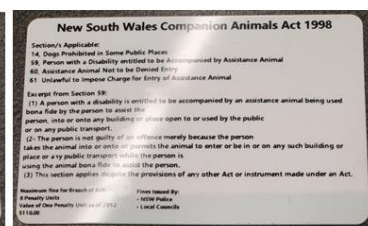

Australian Lions Hearing Dogs

Identification card (front and back)

Marked vest and leash
(animals in-training labelled with L plates)

Guide Dogs Australia

Identification card (front and back)

Leather harness and handle
(animals in-training wear marked vest)

Medallion (front and back)

MindDog Australia

Identification card (front and back)

Marked vest
(animals in-training labelled 'trainee')

Vision Australia Seeing Eye Dogs

Identification card (front and back)

Marked harness and handle
(animals in-training may not have handle)