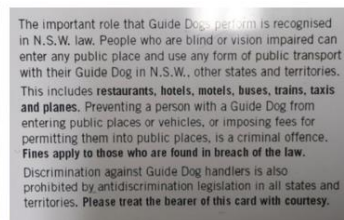

Assistance Animal Permit issued by TfNSW

Old Assistance Animal Permit

New Assistance Animal Permit

This permit is to be used only by the person named on the card.

The animal represented on the card is entitled to travel on Public Transport services within NSW.

Should the permit be lost, stolen, damaged or expired, contact Transport for NSW Concessions through transportnsw.info/concessions-feedback

Accreditation from organisations endorsed by TfNSW

(Images supplied and used with permission)

Australian Lions Hearing Dogs

Identification card (front and back)

Marked vest and leash
(animals in-training labelled with L plates)

Guide Dogs Australia

Identification card (front and back)

Leather harness and handle
(animals in-training wear marked vest)

Medallion (front and back)

MindDog Australia

Identification card (front and back)

Marked vest
(animals in-training labelled 'trainee')

Vision Australia Seeing Eye Dogs

Identification card (front and back)

Marked harness and handle
(animals in-training may not have handle)