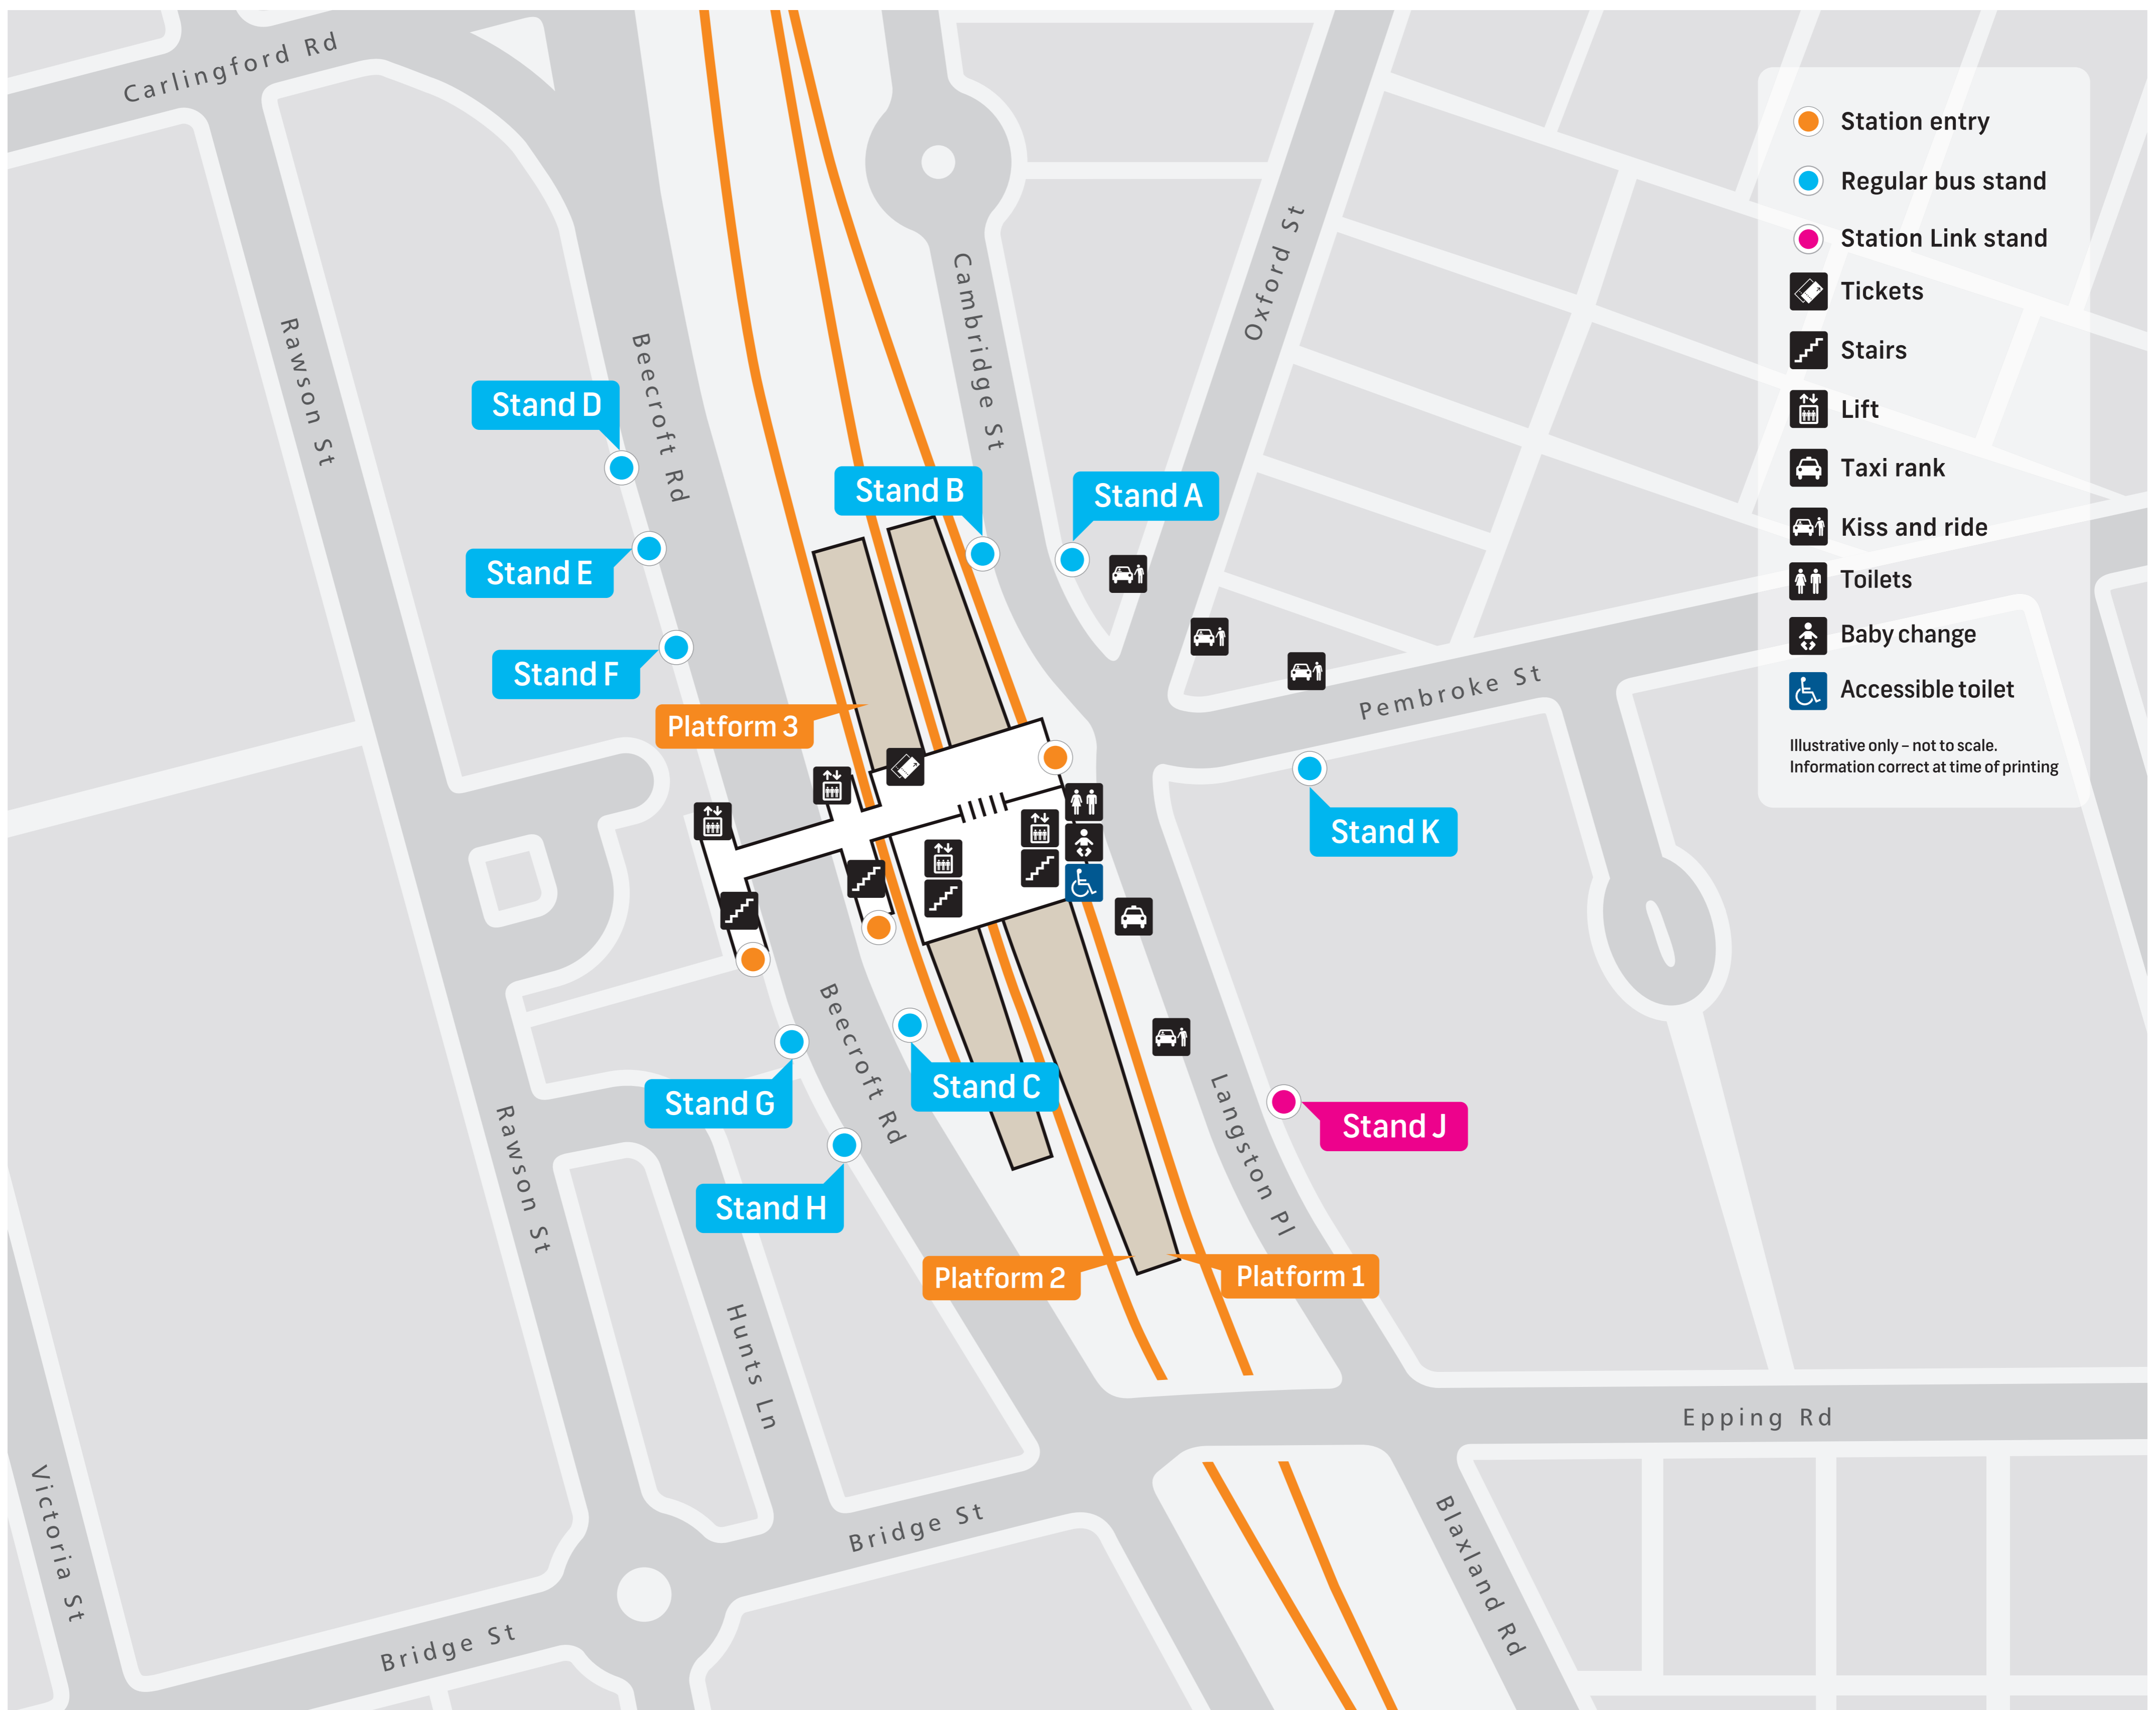

Epping Station Public Transport Map

- Station entry
- Regular bus stand
- Station Link stand
- Tickets
- Stairs
- Lift
- Taxi rank
- Kiss and ride
- Toilets
- Baby change
- Accessible toilet

Illustrative only - not to scale.
Information correct at time of printing

T1 Northern Line
Northern

Central Coast & Newcastle Line

Stand A
Stop no. 212183
SL7 Macquarie University Campus
288 City Erskine St
290 City Erskine St
291 McMahons Point

Stand D
Stop no. 212154
M54 Parramatta

Stand H
Stop no. 212112
Arrivals only

Stand E
Stop no. 212140
546 Parramatta
549 Parramatta

Stand J
Stop no. 2121228
Monday to Friday, 06:00 - 10:00 only
SL2 Chatswood via Motorway

Stand B
Stop no. 212189
SL1 Chatswood
SL6 Macquarie Park
295 North Epping

Stand F
Stop no. 212114
541 Eastwood

Stand K
Stop no. 212187
Arrivals only

Stand C
Stop no. 212111
M54 Macquarie Park
N80 City Town Hall

Stand G
Stop no. 212113
630 Blacktown
N80 Hornsby

Station Link

Station Link buses depart from Stand A, Stand B and Stand J