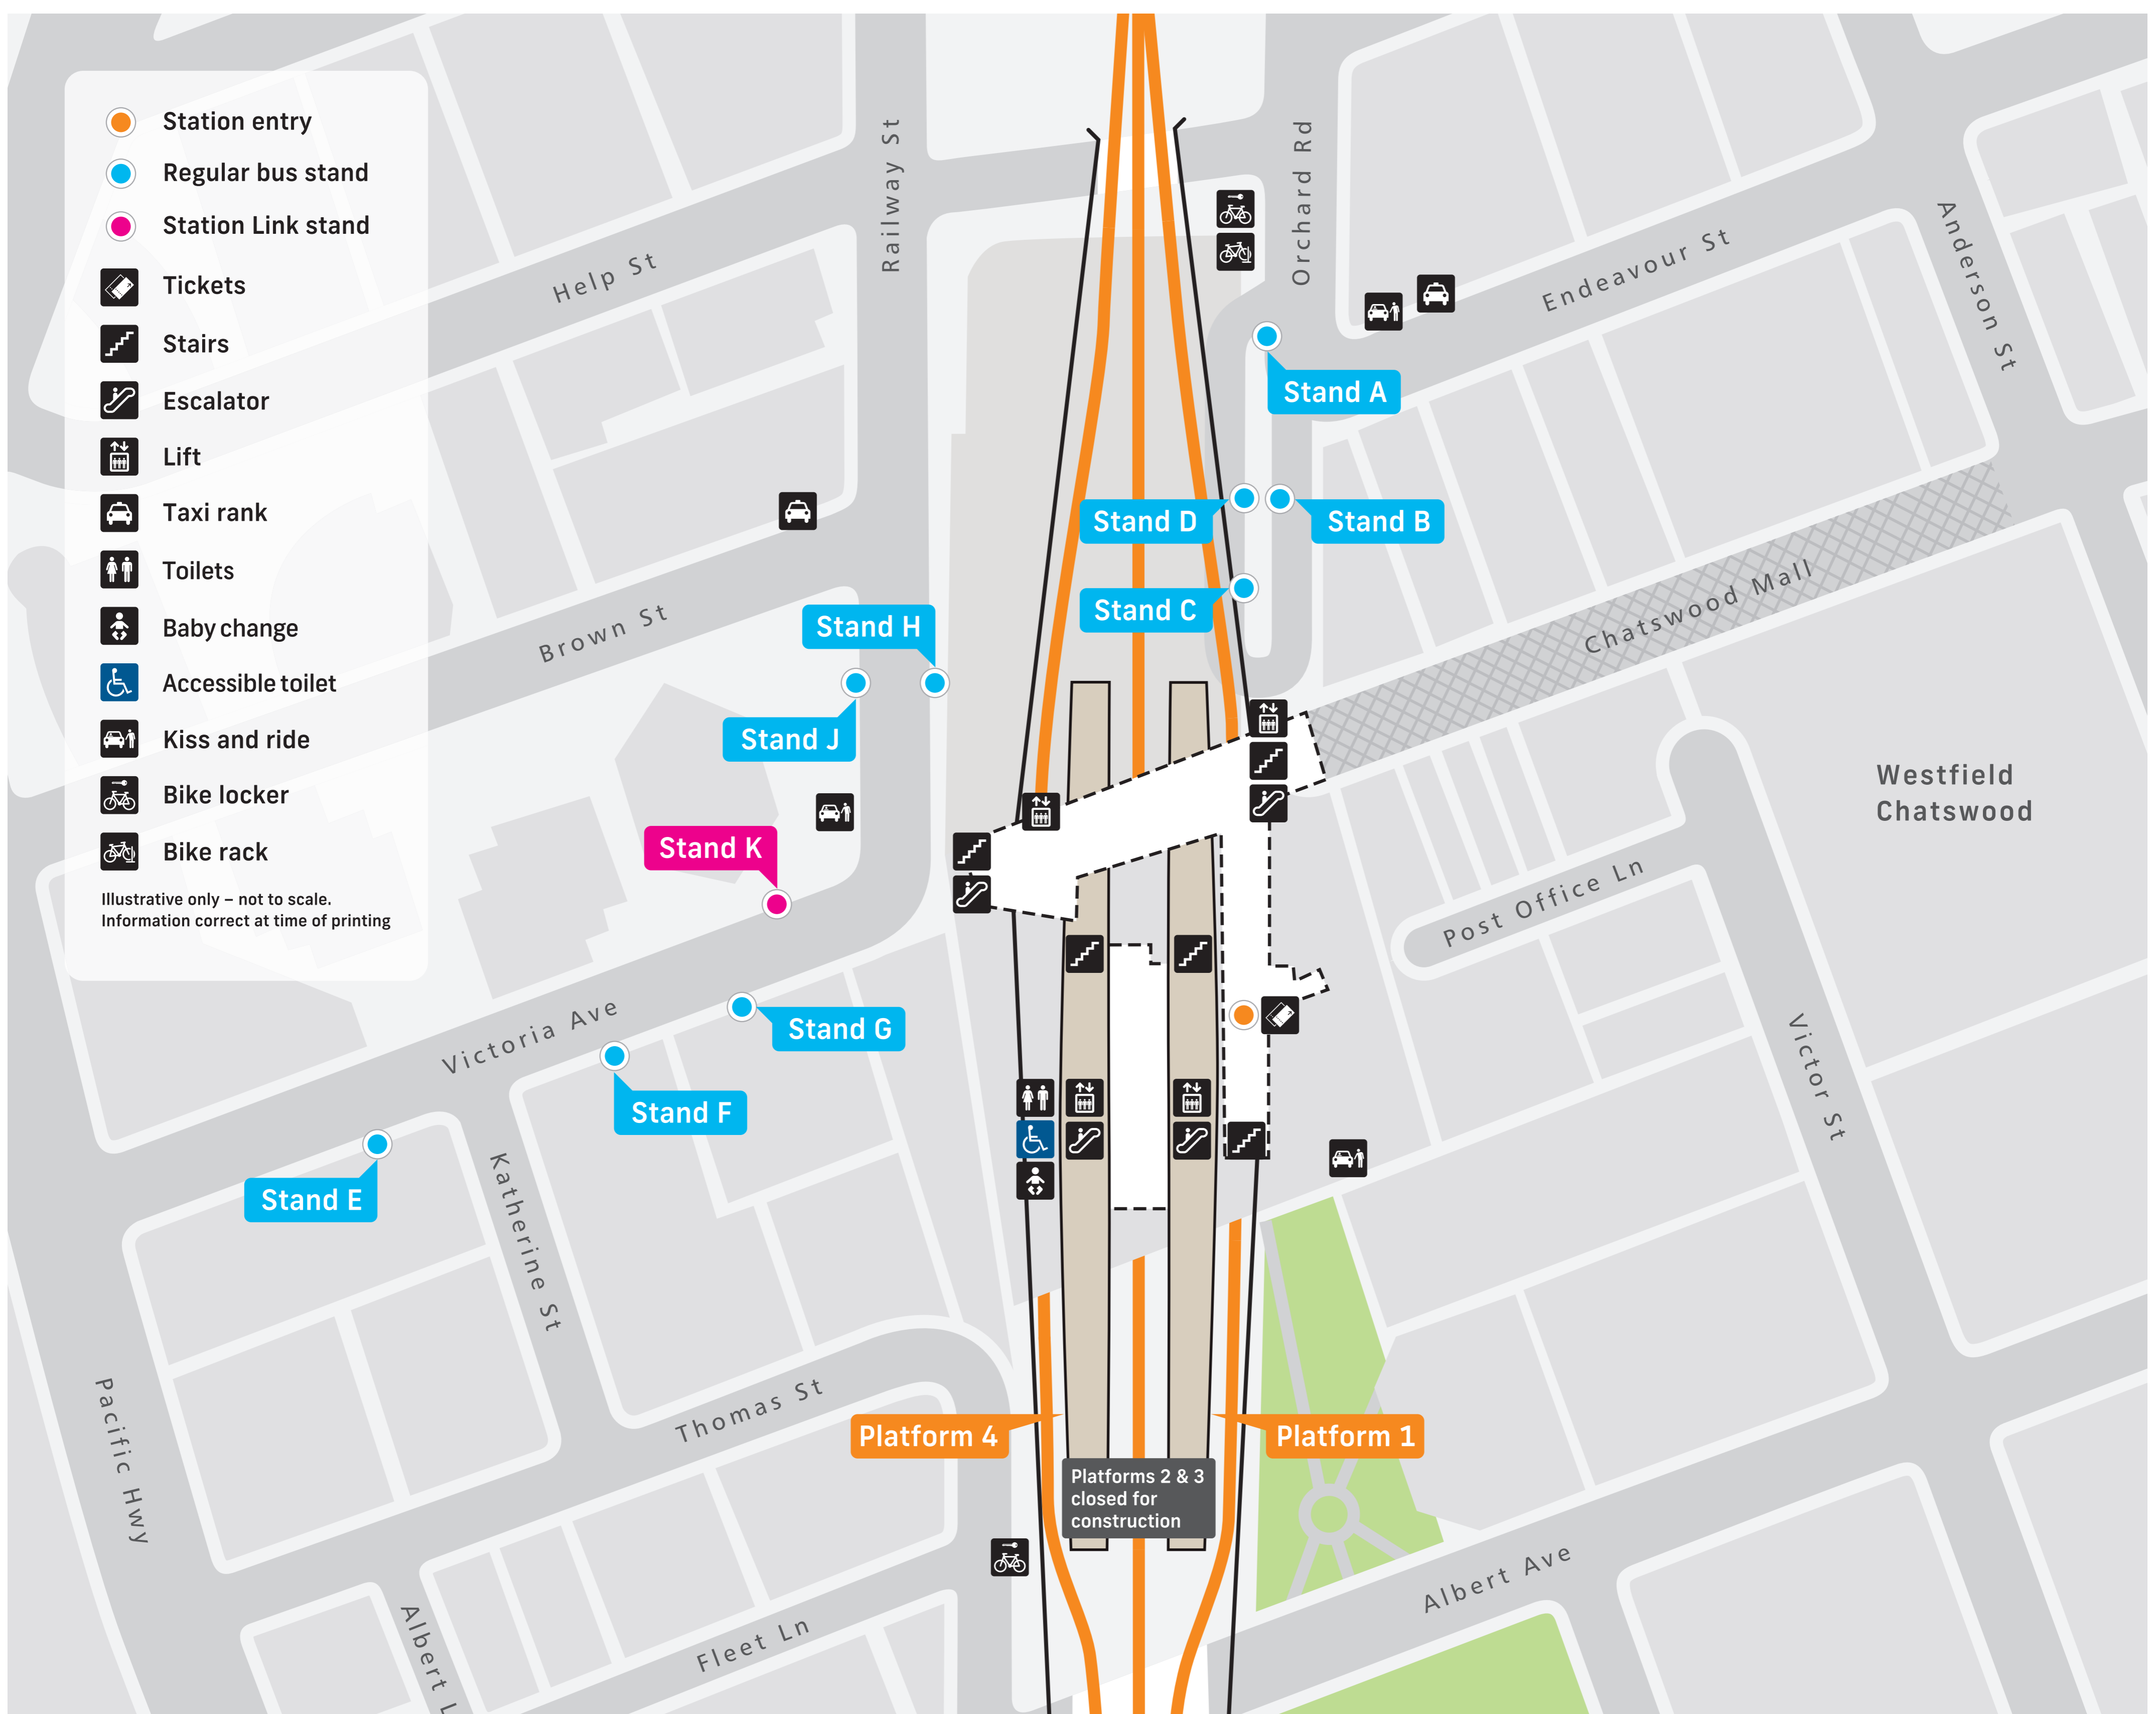

Chatswood Station Public Transport Map

- Station entry
- Regular bus stand
- Station Link stand
- Tickets
- Stairs
- Escalator
- Lift
- Taxi rank
- Toilets
- Baby change
- Accessible toilet
- Kiss and ride
- Bike locker
- Bike rack

Illustrative only – not to scale.
Information correct at time of printing

T **T1** North Shore, Northern & Western Line
North Shore
Western
Richmond

Central Coast

Station Link

Station Link buses depart from Stand K

Stand	Stop no.	Destination
Stand A	206720	
	136	Manly
	137	Bantry Bay
	275	Castlecrag
	E60	Mona Vale
Stand B	206718	
	257	Balmoral Beach
	267	Crows Nest
	343	Kingsford
Stand C	2067130	
	277	Castle Cove
	278	Chatswood via Killarney Heights
	279	Frenchs Forest

280	Warringah Mall
281	Davidson
282	Davidson and Belrose
283	Belrose
284	Duffys Forest
Stand D	
206722	
Arrivals only	
Stand E	
206761	
255	Chatswood West
258	Lane Cove West
261	City King St Wharf
530	Burwood
533	Sydney Olympic Park
534	Ryde
536	Gladesville