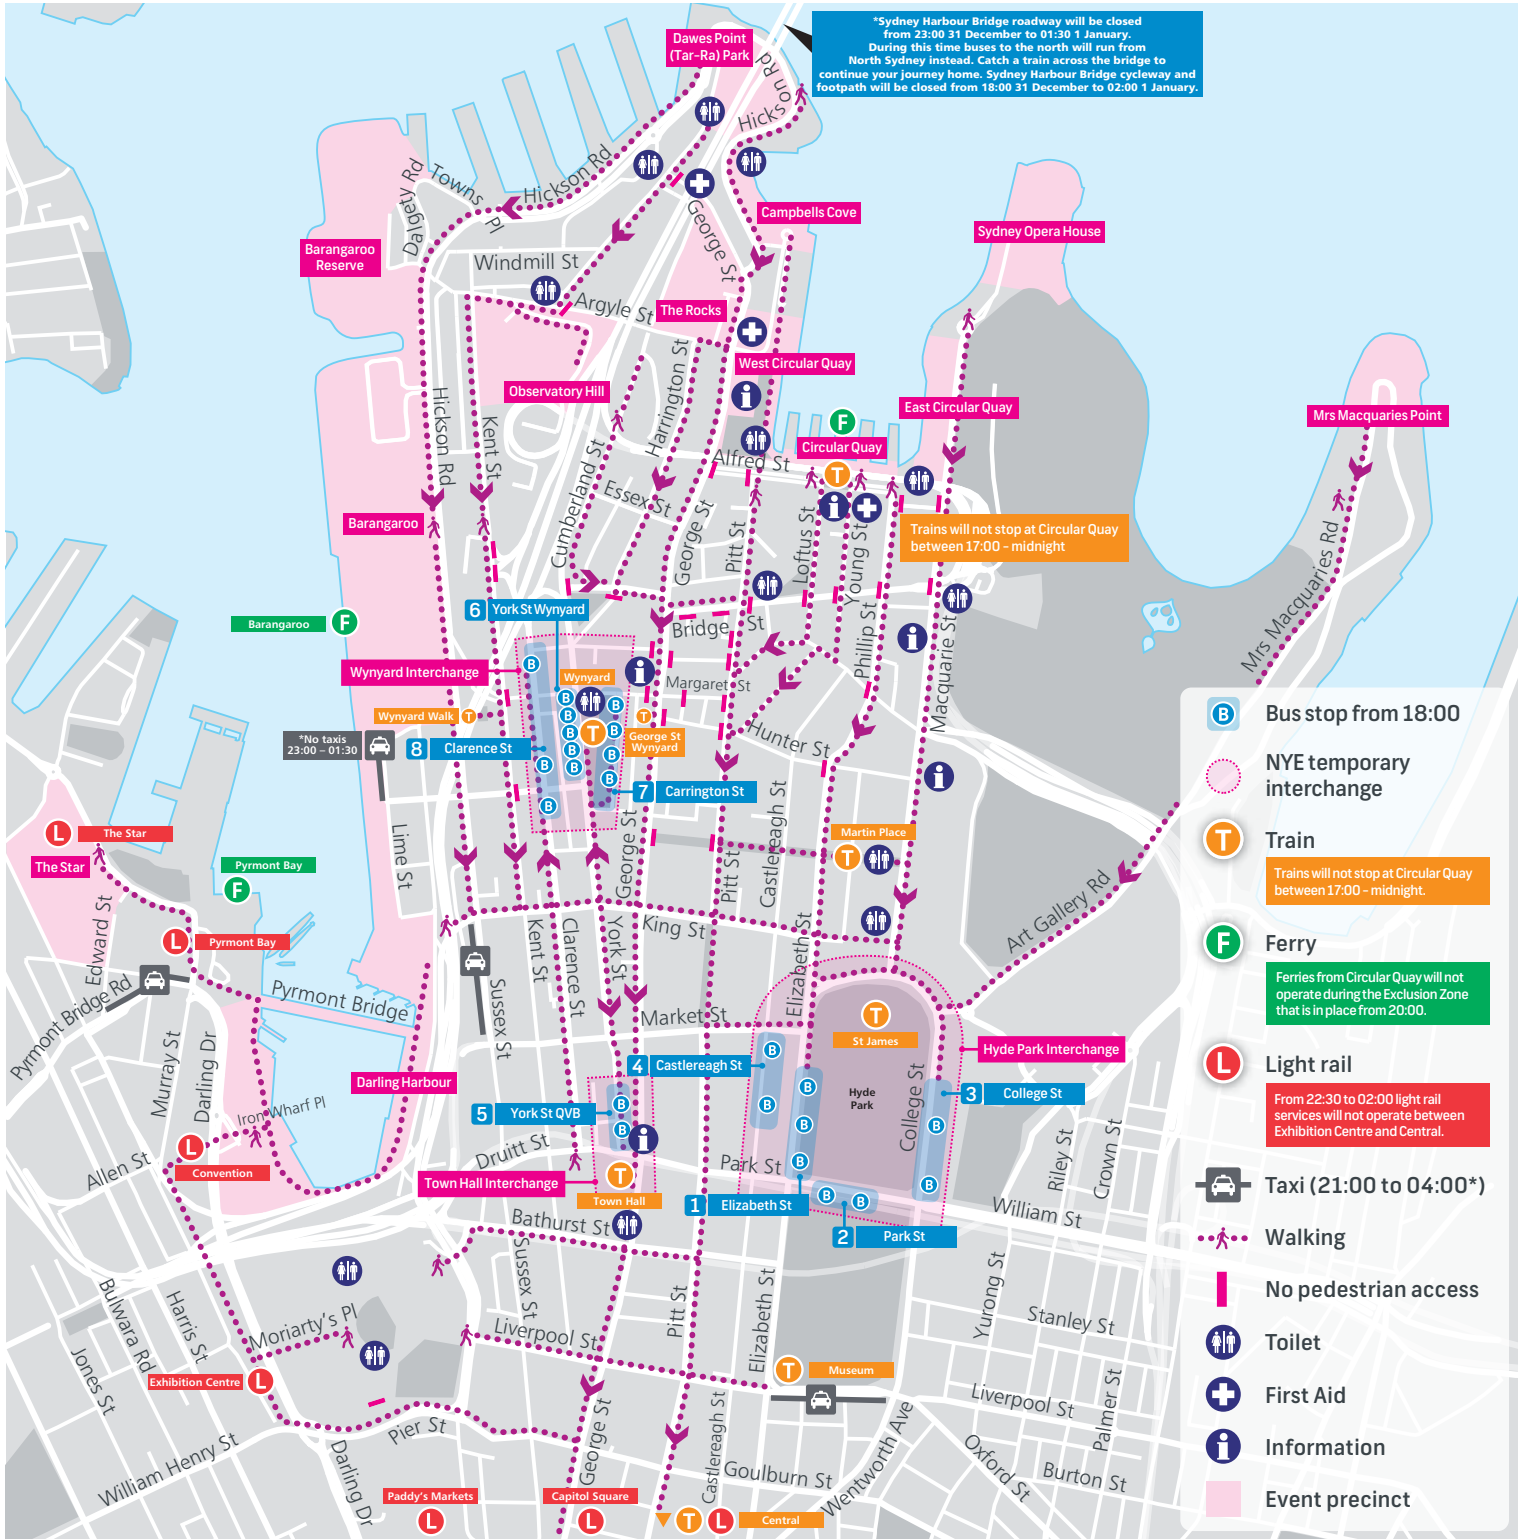

New Year's Eve

Getting home - Sydney CBD

- Bus stop from 18:00
- NYE temporary interchange
- Train
  Trains will not stop at Circular Quay between 17:00 - midnight.
- Ferry
  Ferries from Circular Quay will not operate during the Exclusion Zone that is in place from 20:00.
- Light rail
  From 22:30 to 02:00 light rail services will not operate between Exhibition Centre and Central.
- Taxi (21:00 to 04:00*)
- Walking
- No pedestrian access
- Toilet
- First Aid
- Information
- Event precinct

Bus Terminal	Location	Services from 18:00
1	Elizabeth St	Anzac Parade, Bunnerong Road, Crown Street and m20 towards Botany
2	Park St	Randwick Junction, Clovelly and Gardeners Road
3	College St	Bondi Junction, Bondi Beach, New South Head Road, Elizabeth Bay, Paddington and m40 Southbound
4	Castlereagh St	Inner West and South West

Bus Terminal	Location	Services from 18:00
5	York St QVB	Pymont, Balmain and Victoria Road
6	York St Wynyard	Chatswood, Eastern Valley Way, 263, Pacific Highway, Lane Cove, Epping Road, m20 and m40 Northbound *see note at top of map
7	Carrington St	Lower North Shore and Northern Beaches *see note at top of map
8	Clarence St	Hills District, St Ives Chase and m30 Northbound *see note at top of map Frenchs Forest - after 21:10, these services depart from Chatswood Station, Orchard Rd, Stand C

For more information visit

sydneynewyareveve.com/transport