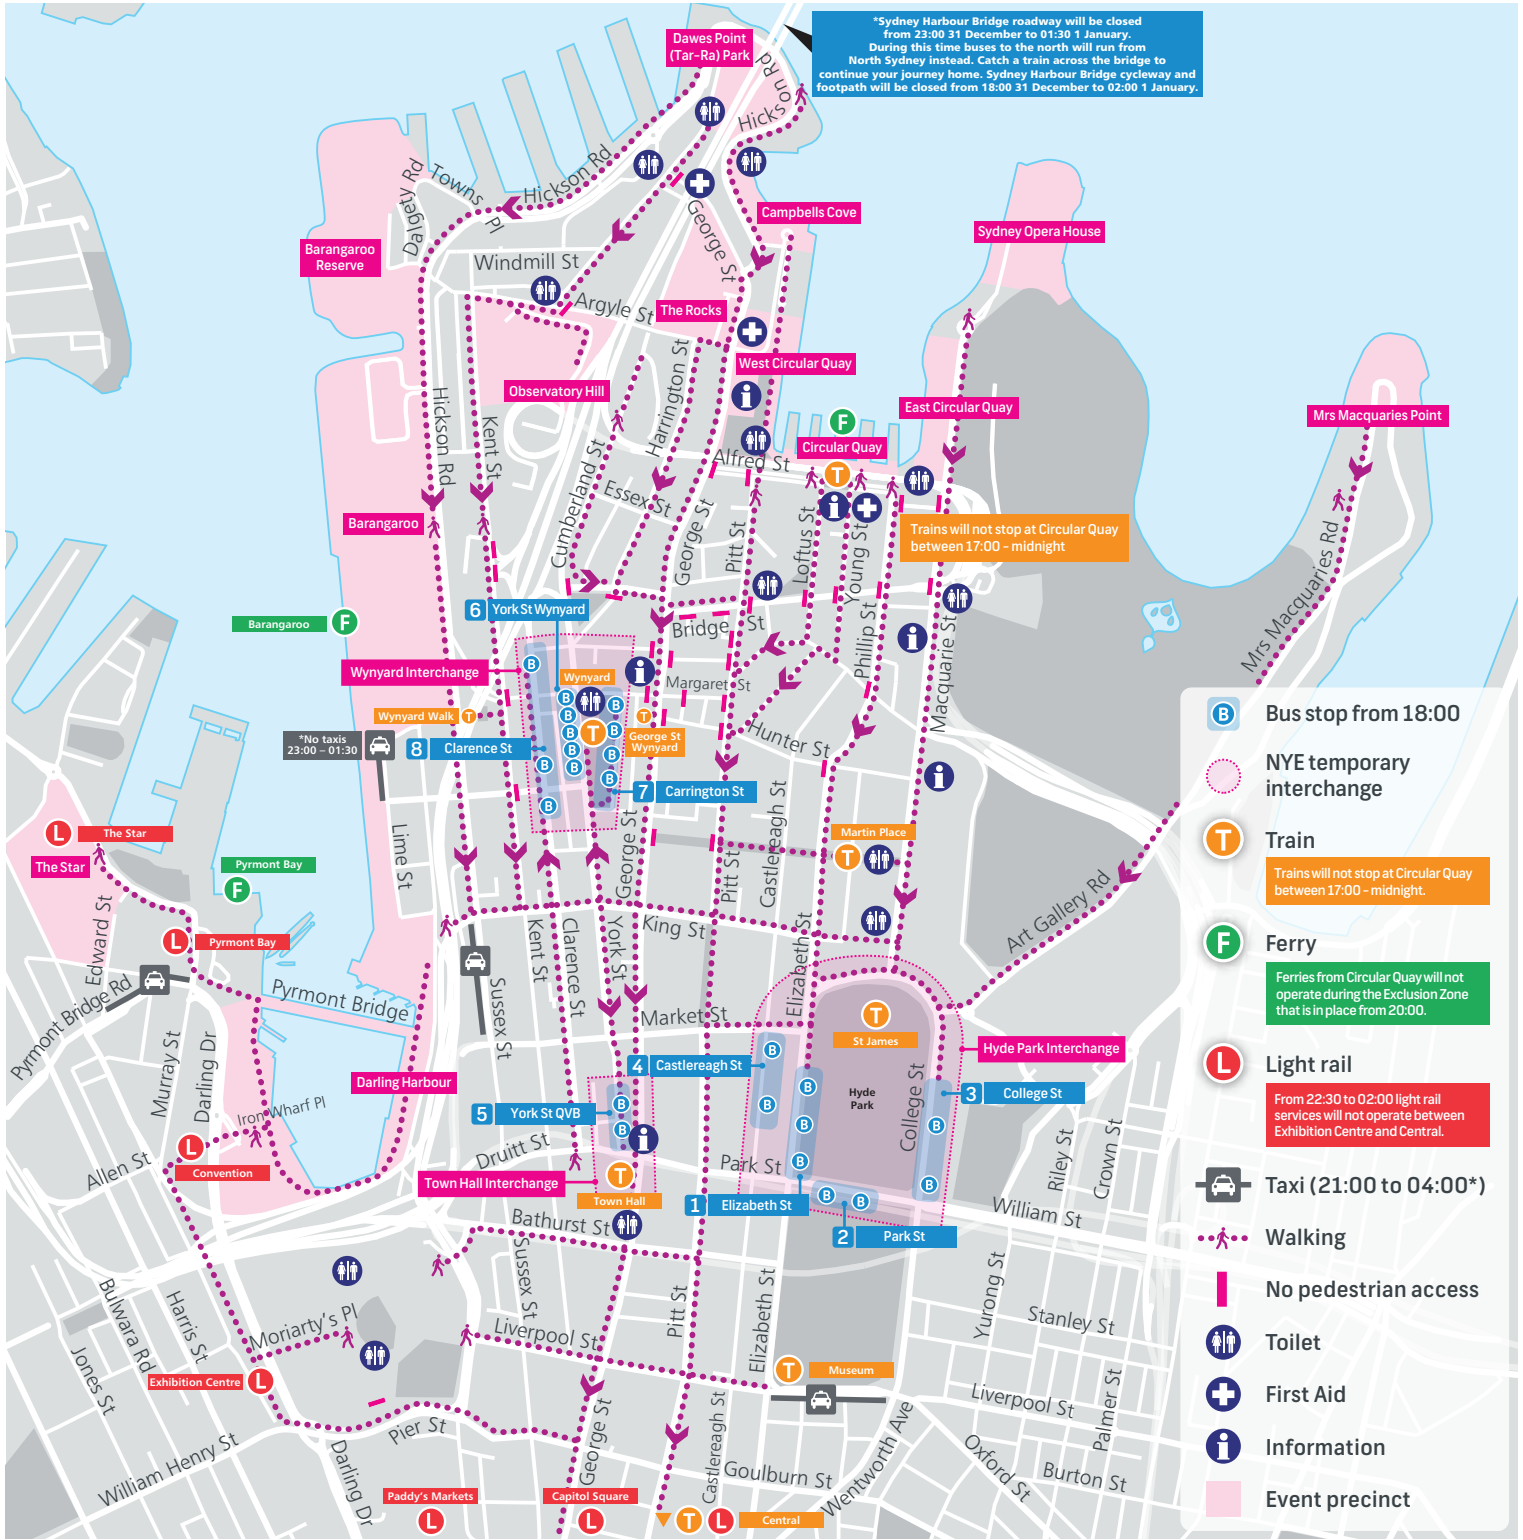

T Train

- Circular Quay Station: trains will not stop at Circular Quay from 5pm to midnight as the precinct will be at capacity. Use Wynyard, Martin Place or Town Hall stations instead for access to the harbour foreshore.
- Milsons Point Station: trains from the city to the North Shore will not stop at Milsons Point from 6pm to midnight due to large crowds. Customers will need to alight at North Sydney Station and walk to their destination.
- Sydney Airport stations: trains will not stop at the International or Domestic stations from 12.30am to 4.30am while the airports are closed.

B Bus

- From 2pm to 6pm, Circular Quay bus services will operate from Martin Place instead due to road closures.
- From 6pm to 4am, all bus services will operate out of terminals located in Hyde Park, Wynyard and Town Hall.
- Note: Access to all buses on Carrington St, York St and Clarence St at Wynyard bus terminal will be via King St only.

Taxi

- Temporary taxi ranks will be located on Liverpool St at Elizabeth St, Sussex St at King St and Lime St at Erskine St in the city and on Pyrmont Bridge Rd at Pirrama Rd in Pyrmont.

New Year's Eve

Getting home - Sydney CBD

Bus Terminal	Location	Services from 18:00
1	Elizabeth St	Anzac Parade, Bunnerong Road, Crown Street and m20 towards Botany
2	Park St	Randwick Junction, Clovelly and Gardeners Road
3	College St	Bondi Junction, Bondi Beach, New South Head Road, Elizabeth Bay, Paddington and m40 Southbound
4	Castlereagh St	Inner West and South West