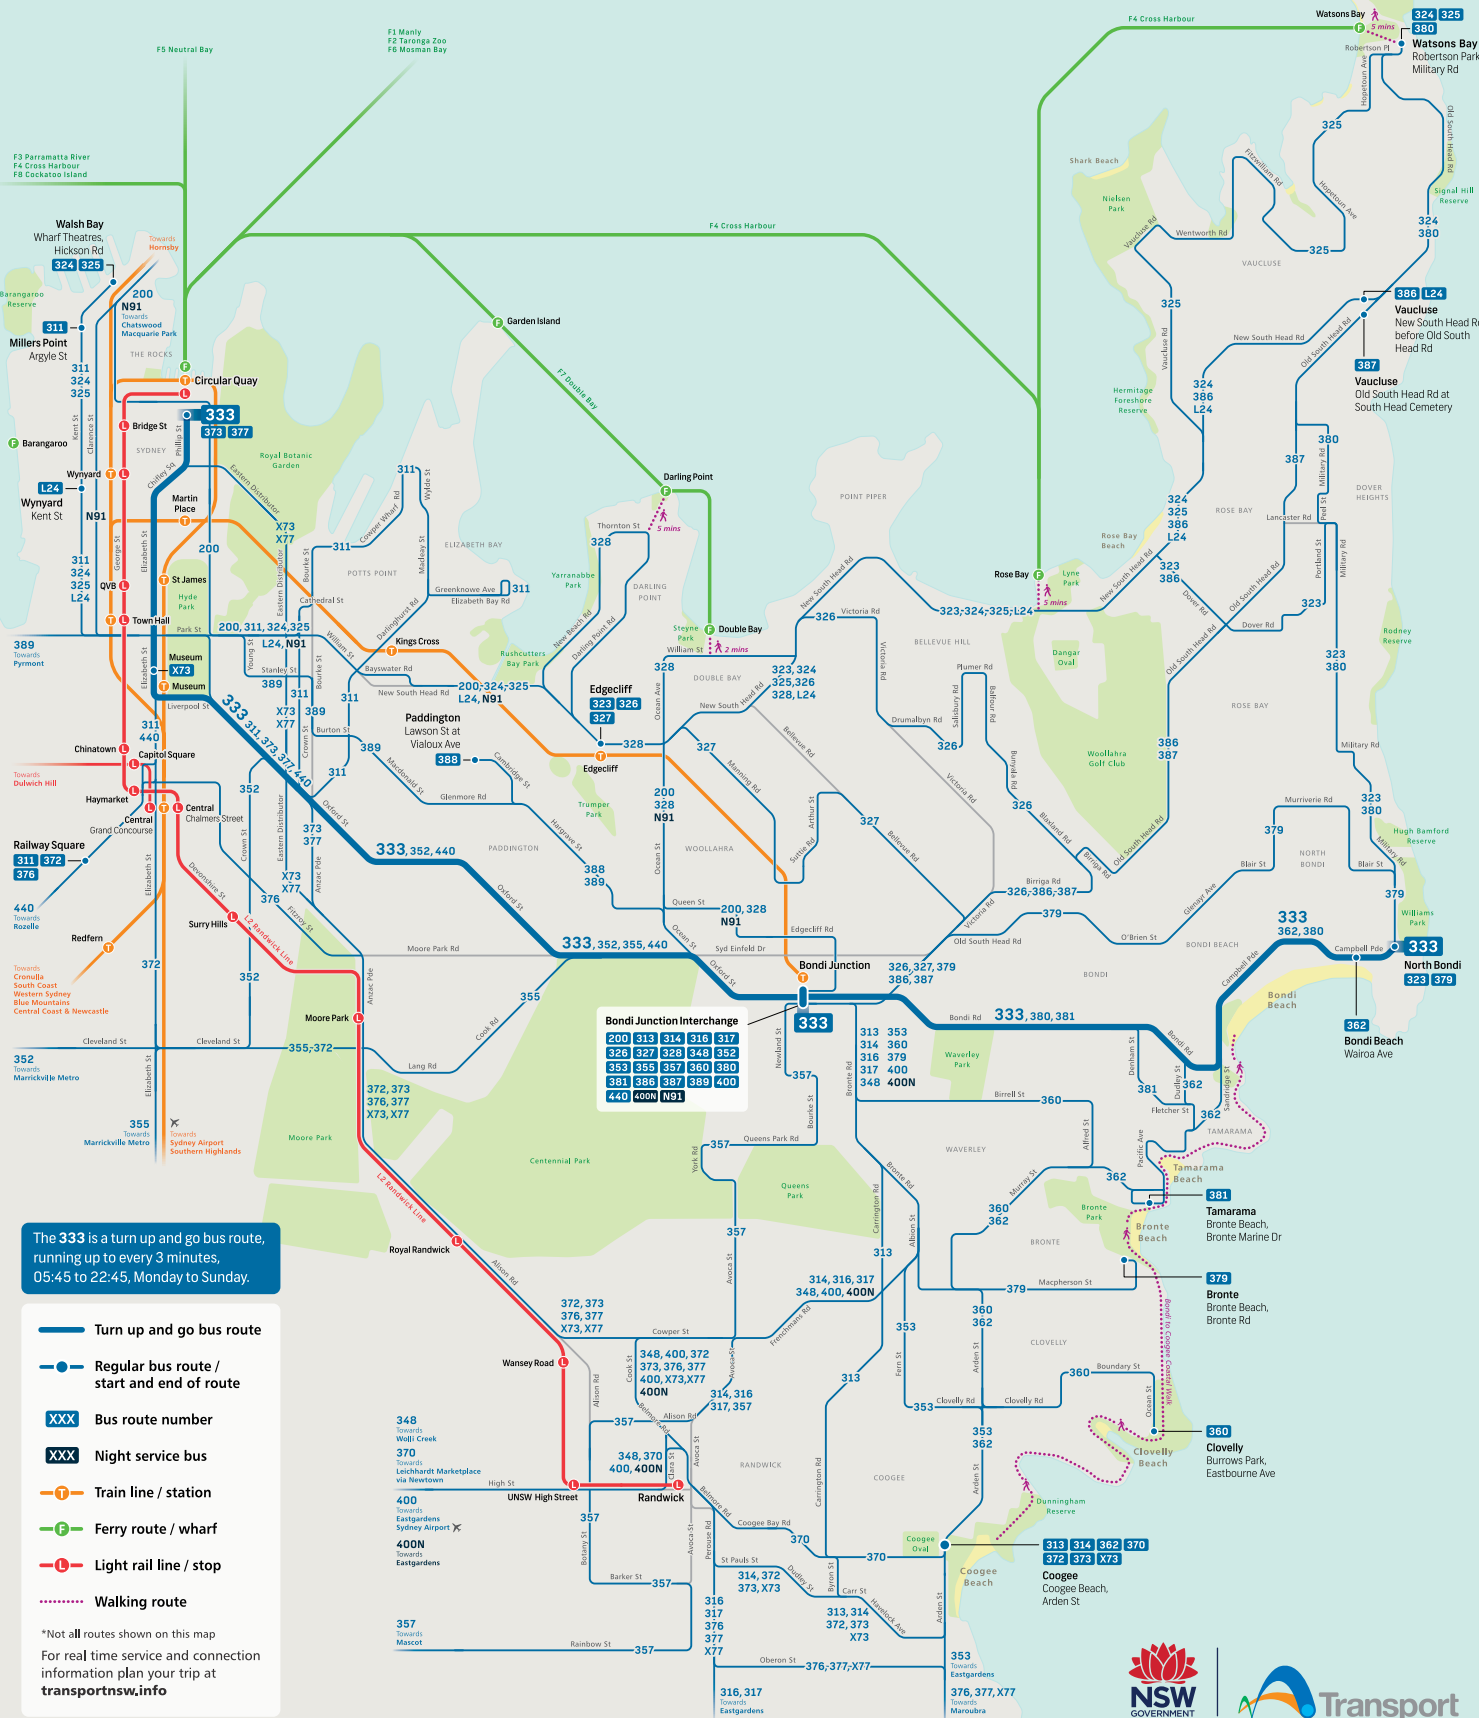

# Buses around the Eastern Suburbs

The 333 is a turn up and go bus route, running up to every 3 minutes, 05:45 to 22:45, Monday to Sunday.

- Turn up and go bus route
- Regular bus route / start and end of route
- XXX Bus route number
- XXX Night service bus
- T— Train line / station
- F— Ferry route / wharf
- L— Light rail line / stop
- ..... Walking route

\*Not all routes shown on this map  
For real time service and connection information plan your trip at [transportnsw.info](http://transportnsw.info)

**Bondi Junction Interchange**

200	313	314	316	317
326	327	328	348	352
353	355	357	360	380
381	386	387	389	400
440	400N	N91		