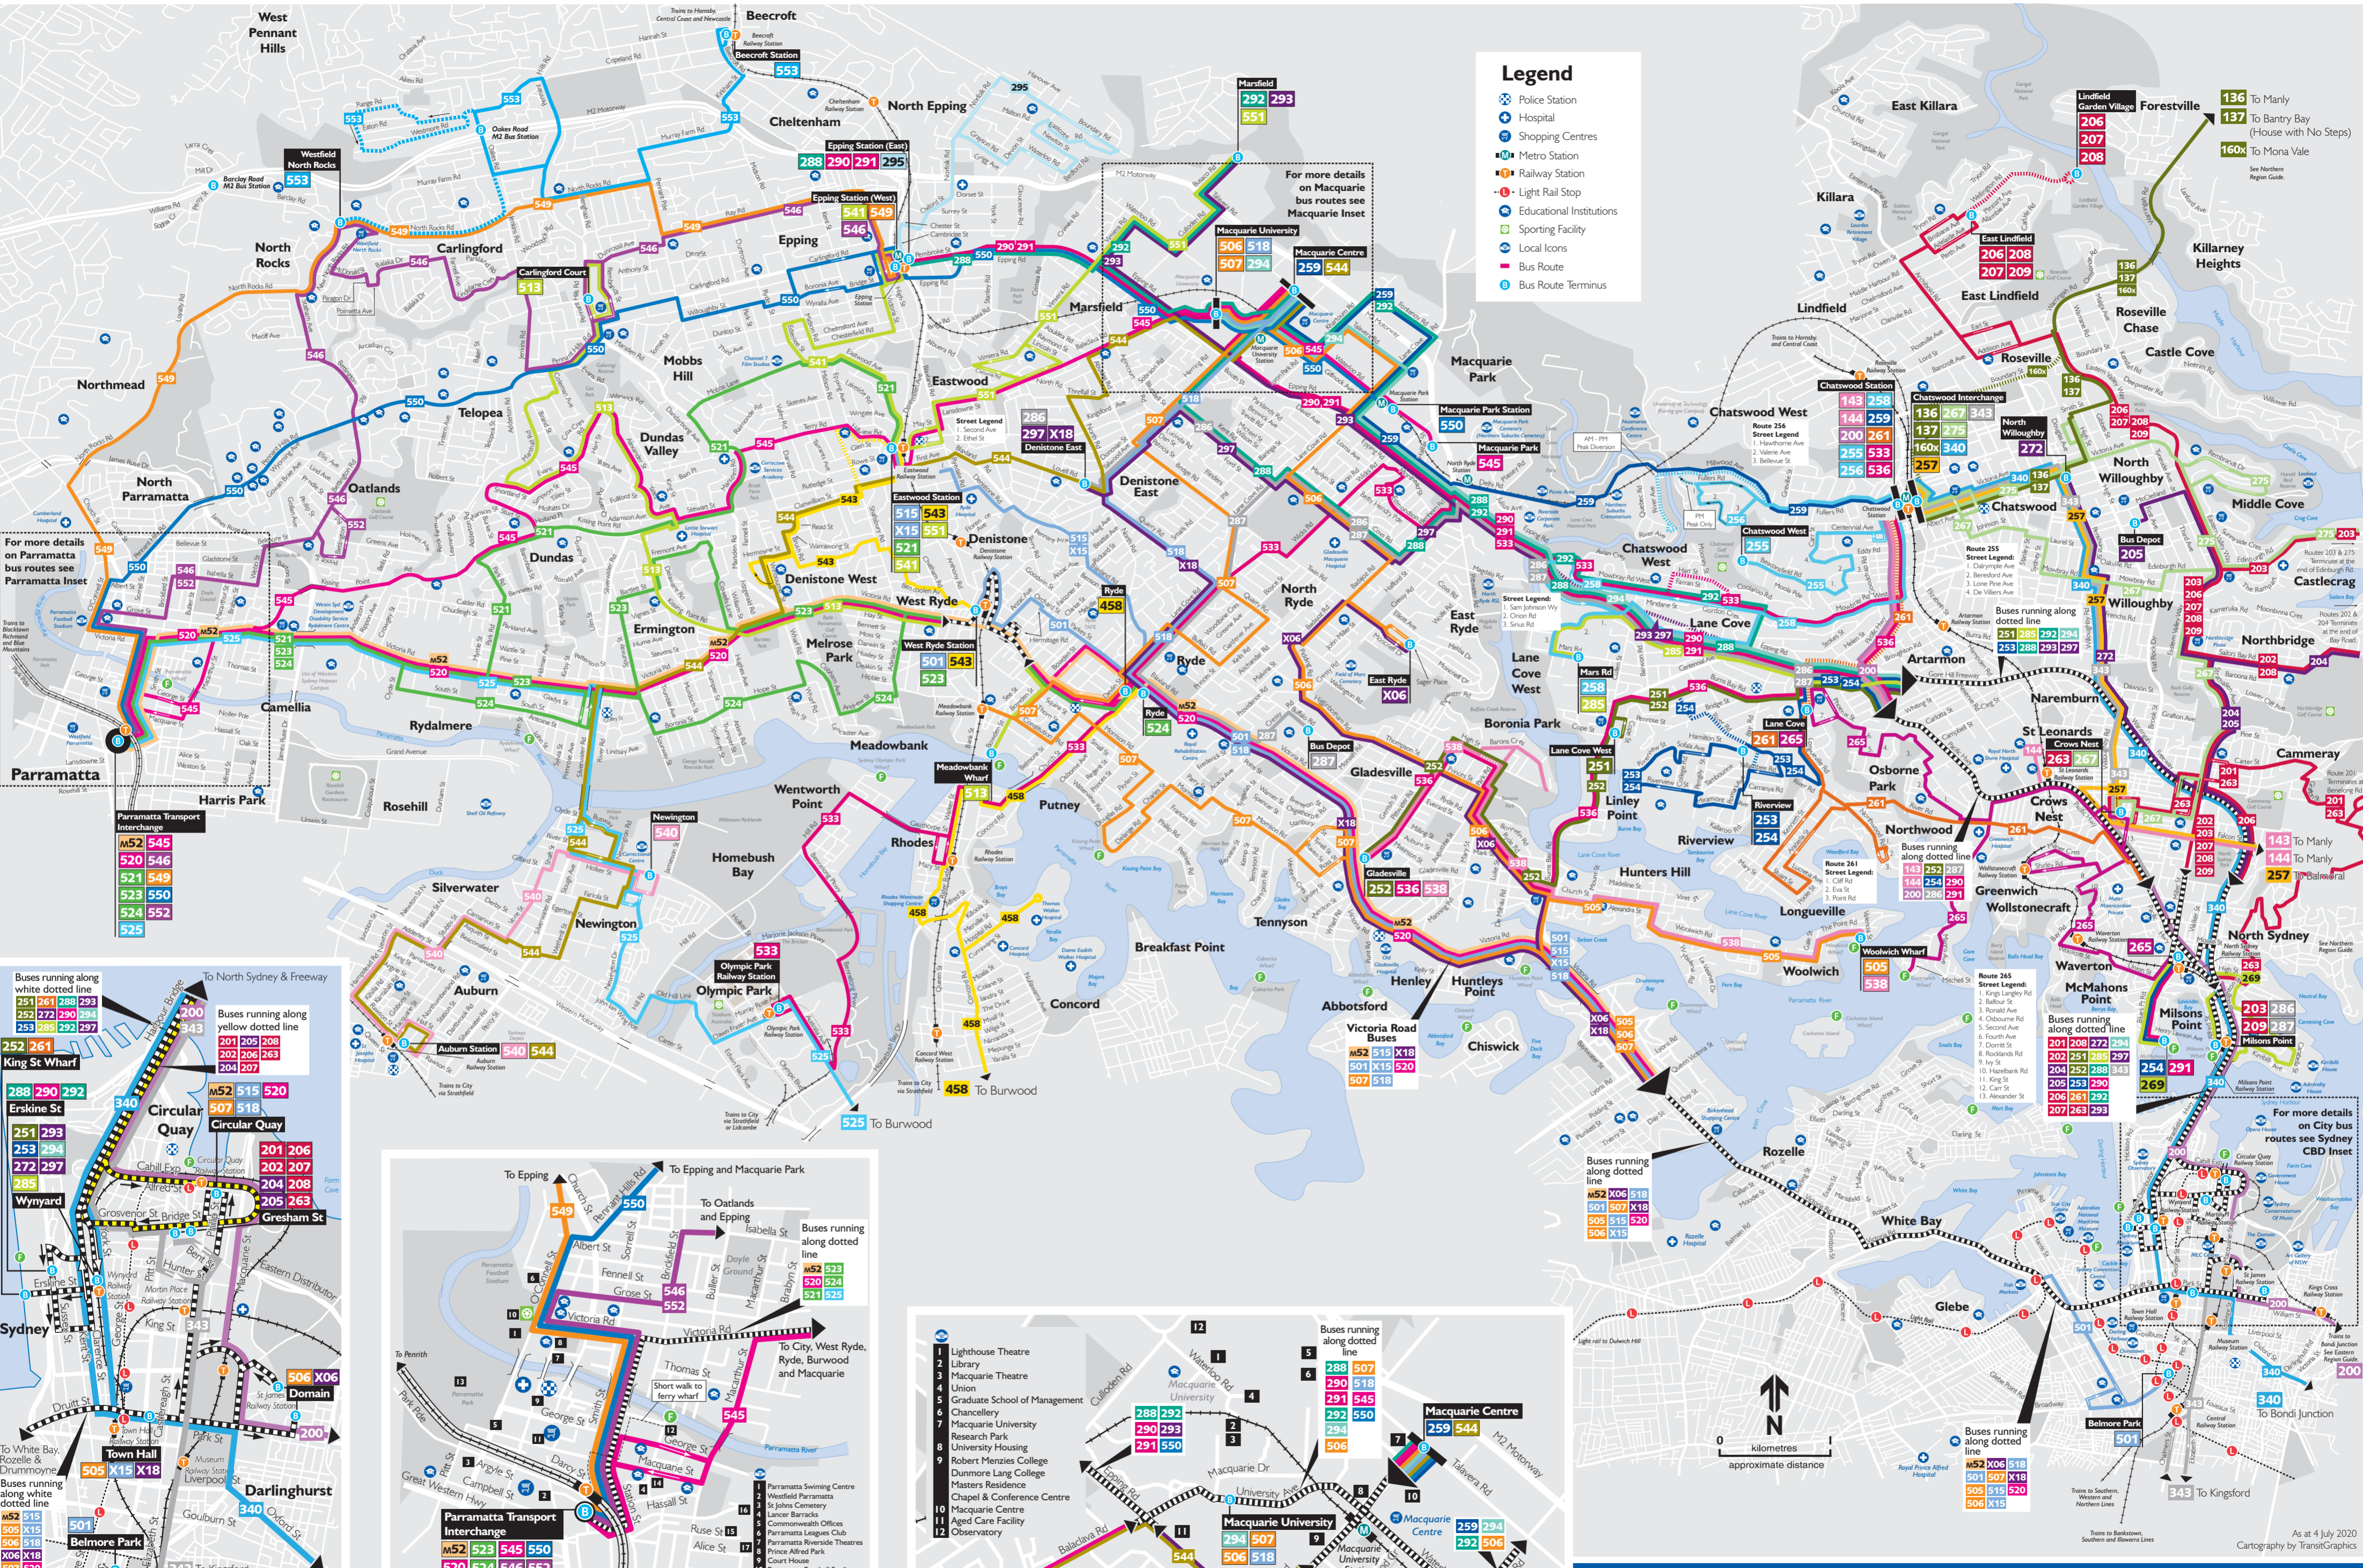

Legend

- Police Station
- Hospital
- Shopping Centres
- Metro Station
- Railway Station
- Light Rail Stop
- Educational Institutions
- Sporting Facility
- Local Icons
- Bus Route
- Bus Route Terminus

Sydney CBD Bus Service Inset

501 To West Ryde

Buses running along white dotted line

- 251, 261, 288, 293
- 252, 272, 290, 294
- 253, 285, 292, 297

Buses running along yellow dotted line

- 201, 205, 208
- 202, 207
- 204, 208
- 205, 263

Buses running along white dotted line

- 501, 506, X06

Buses running along white dotted line

- 501, 506, X06

Buses running along white dotted line

- 501, 506, X06

Buses running along white dotted line

- 501, 506, X06

Buses running along dotted line

- 201, 208, 272, 294
- 202, 251, 285, 297
- 204, 252, 288, 343
- 205, 253, 290
- 206, 261, 292
- 207, 263, 293

State Transit North Shore & West