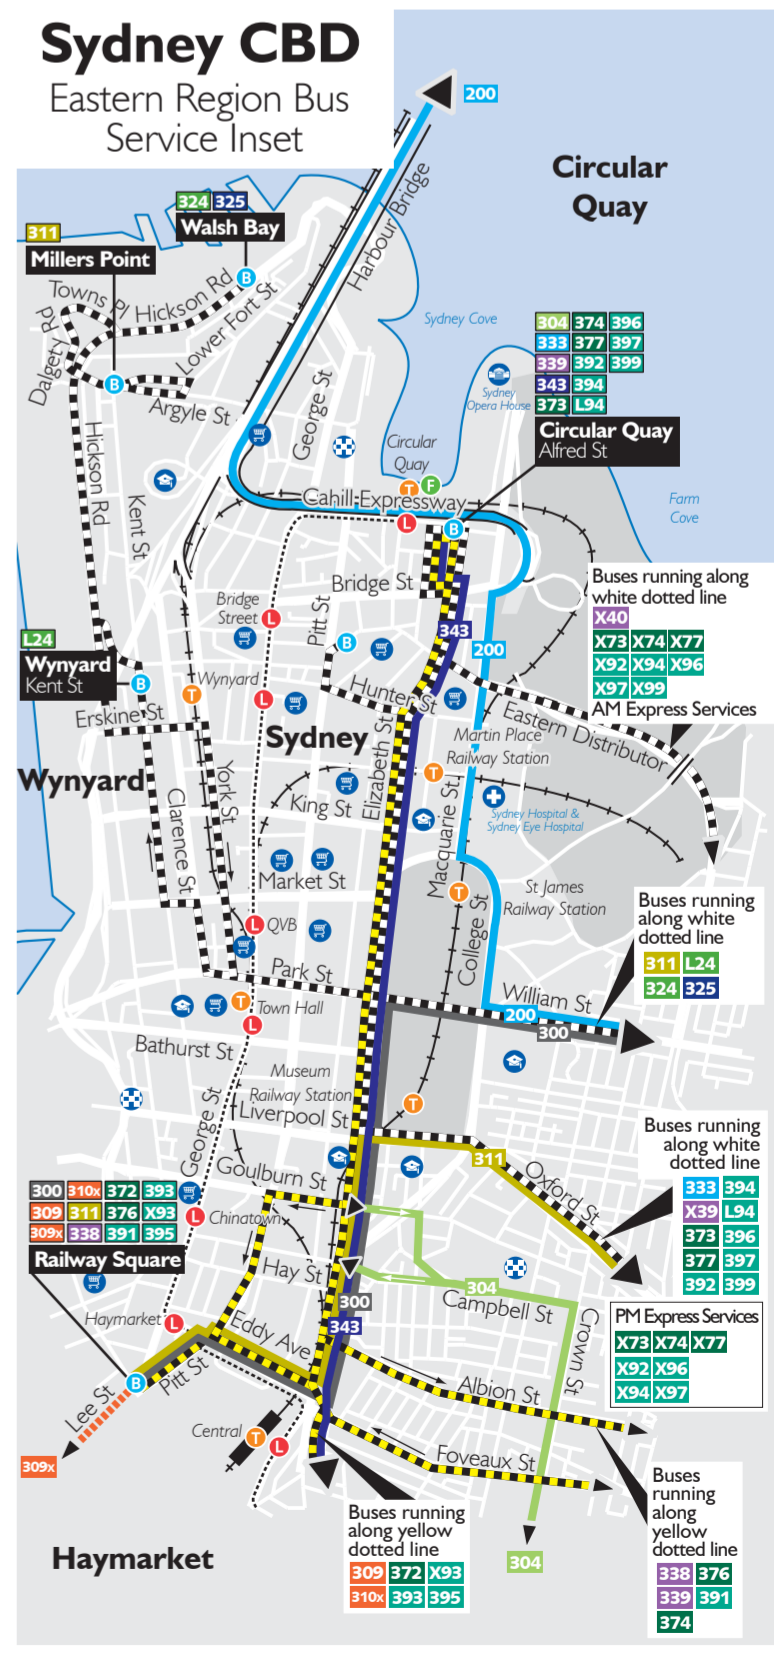

For route information in this area, refer to Northern Region Guide.

For more details on City bus routes see Sydney CBD Inset (below)

Common Bus Route Along Dotted Line

Common Bus Route Along Dotted Line

Street Legend  
1. Birriga Rd  
2. Bundarra Rd  
3. Blaxland Rd  
4. Bunyula Rd

Street Legend  
1. Tamarama Marine Dr  
2. Pacific Ave  
3. Delvelly St  
4. Dudley St  
5. Sandridge St  
6. Denham St  
7. Alexander St  
8. Gerloch Ave

Route 362 only operates on Weekends & Public Holidays between October and April. For exact dates, check timetable.

As at 24 January 2021  
Cartography by TransiGraphics

**Legend**

- Police Station
- Hospital
- Shopping Centres
- Railway Station
- Light Rail Stop
- Educational Institutions
- Sporting Facility
- Local Icons
- Bus Route
- Bus Route Terminus

# State Transit Eastern Suburbs