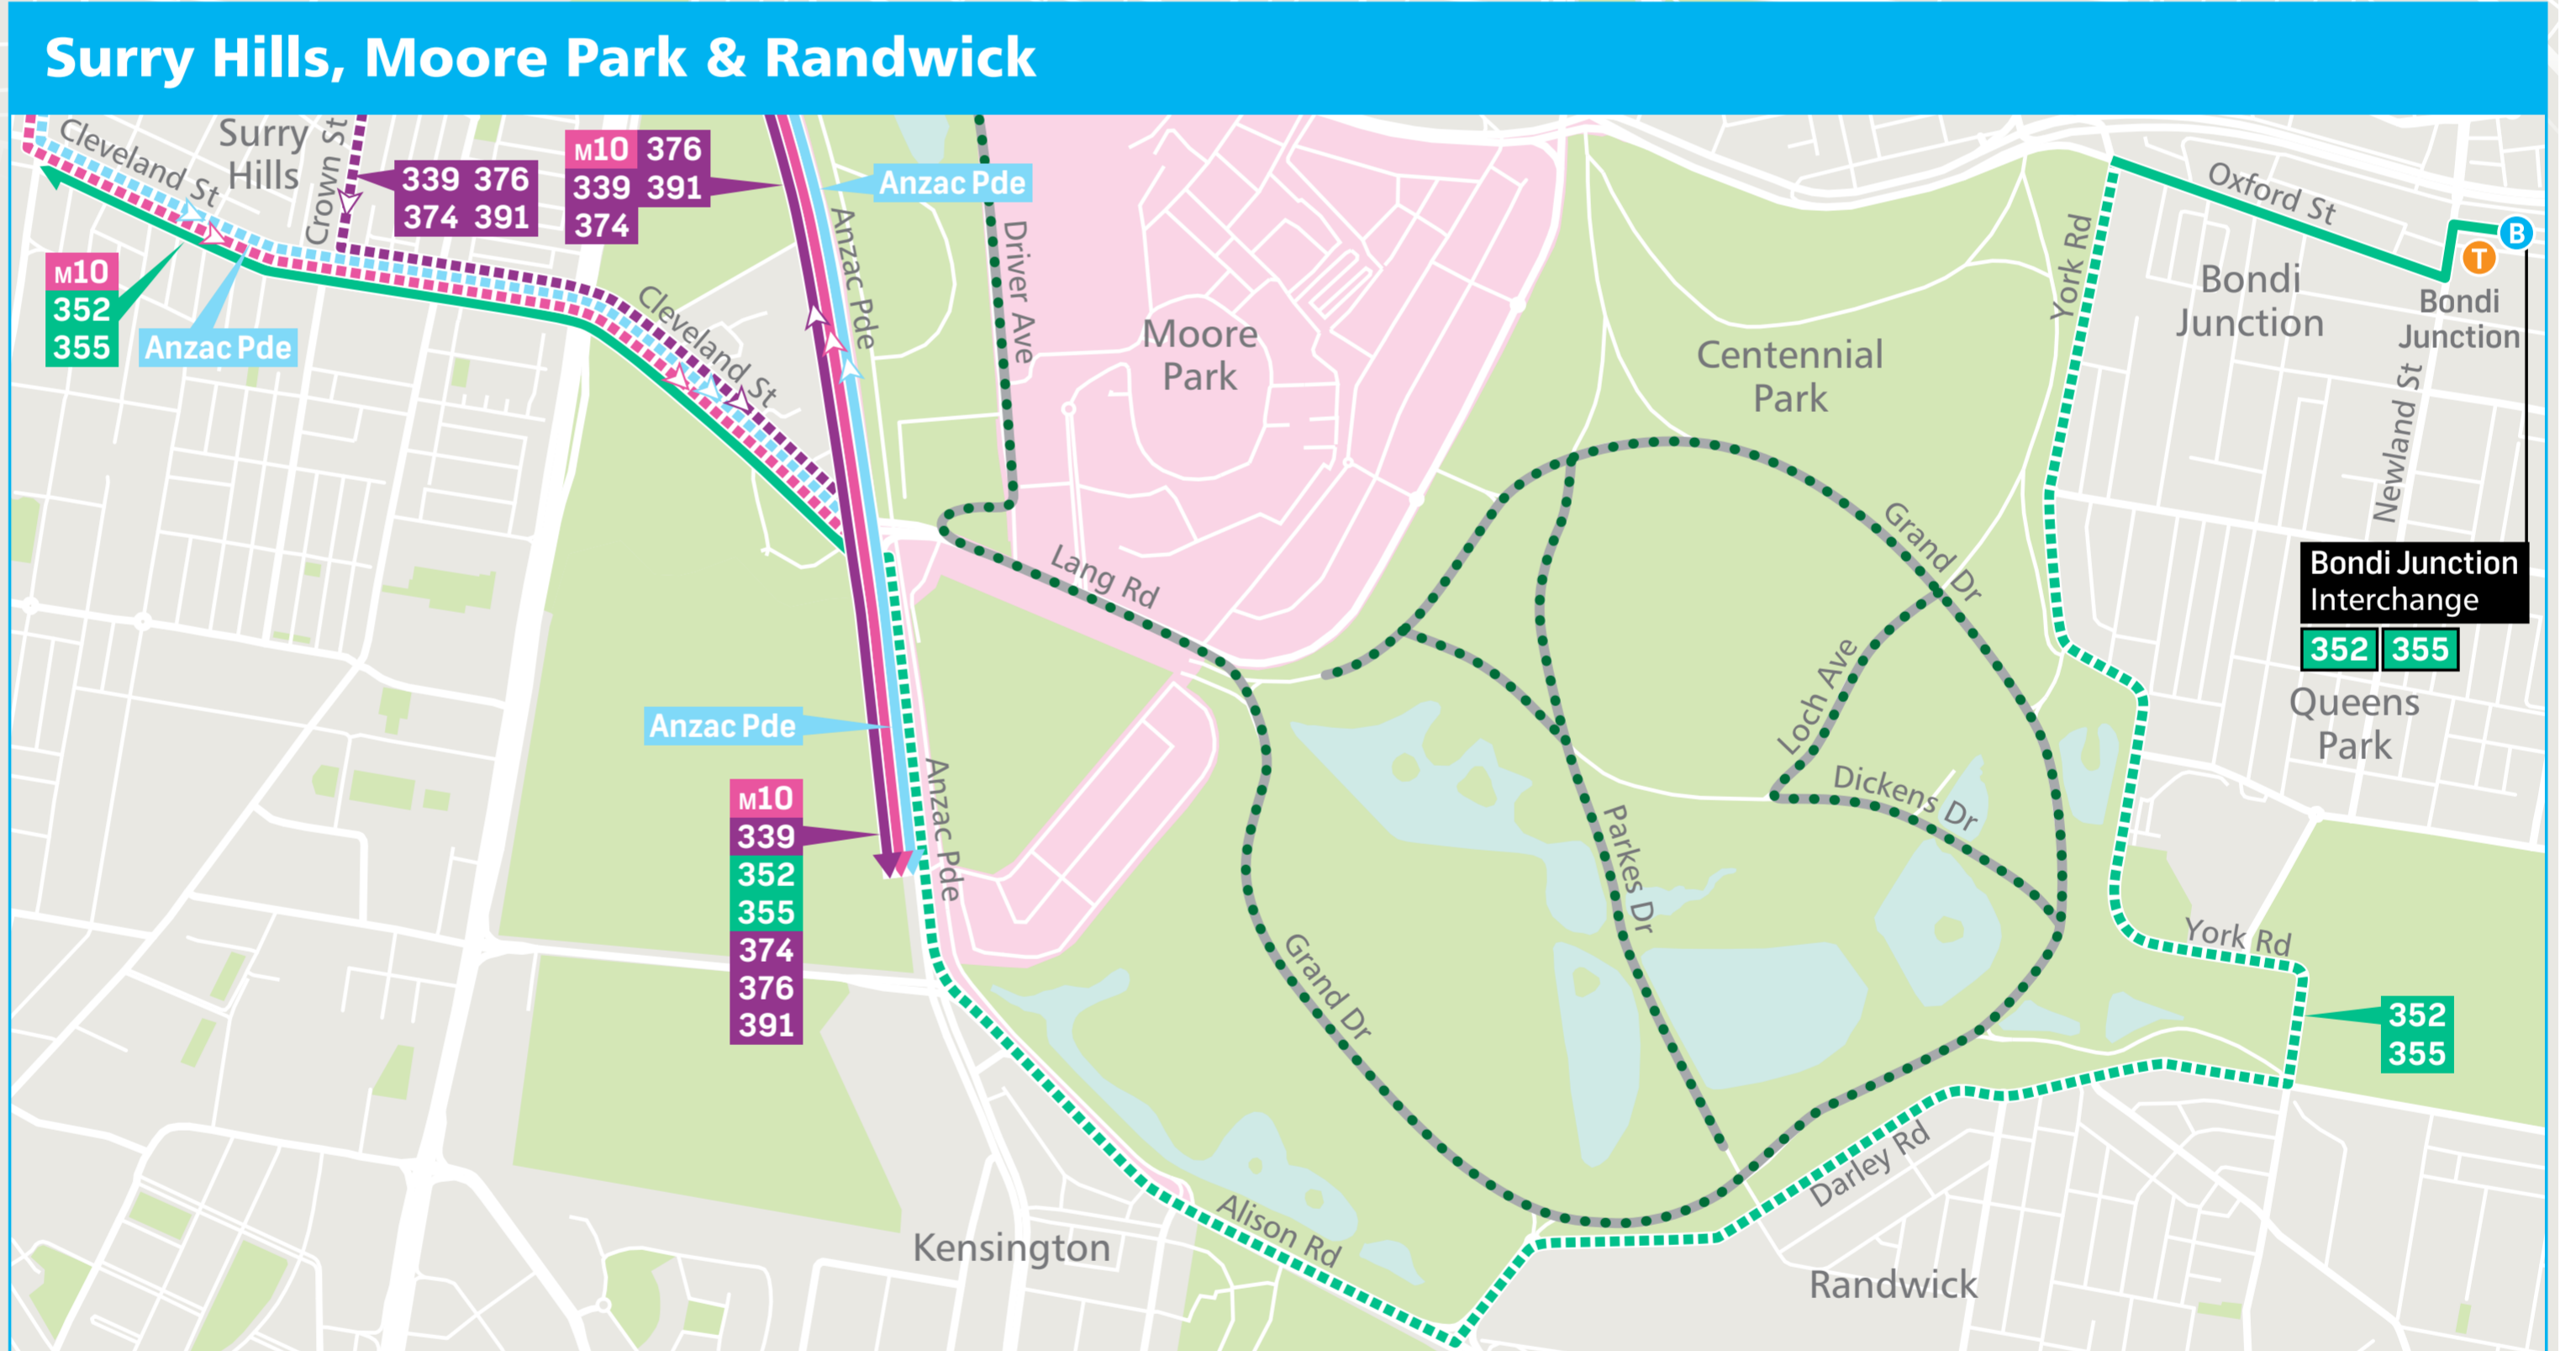

# Find your way

# Sydney Running Festival

**Legend**

- Regular Bus route
- Diverted Bus route
- One way Bus route
- Bus continues as normal
- Bus route number
- Bus route terminus
- Train station
- Ferry wharf
- Light Rail stop
- Event precinct
- Running Festival route

## When will my bus route change? Note: services not shown in this list will operate as normal.

Route	04:00-11:00	11:00-11:30	11:30-Midday	Midday-12:30	12:30-13:00	13:00-13:30
Anzac Pde	✓	✓	✓	✓	✓	
Forest	✓					
Hills region	✓					
Military Rd	✓					
Victoria Rd	✓	✓	✓#	✓#	✓#	
B1	✓					
M10	✓	✓	✓	✓		
M20	✓	✓	✓	✓		
M30	✓					
202, 207, 208	✓	✓				
252, 290	✓	✓	✓			
263	✓	✓	✓	✓		
288, 292	✓	✓	✓	✓		
304	✓	✓	✓	✓	✓	
311	✓	✓*	✓*	✓*	✓*	✓*
324, 325	✓	✓	✓	✓	✓	✓
333	✓	✓	✓	✓	✓	
339, 374, 376, 391	✓	✓	✓	✓	✓	
340	✓					
343	✓					
352, 355	✓					
389	✓	✓	✓	✓		
440	✓	✓				
441, 442	✓	✓	✓	✓		

Note: 151, 188, N90, N91 services between 03:30 and 05:00 will be diverted via the Sydney Harbour Tunnel (not shown on this map)  
 \* Services resume from Railway Square at 11:00 # 504 as normal from 11:30