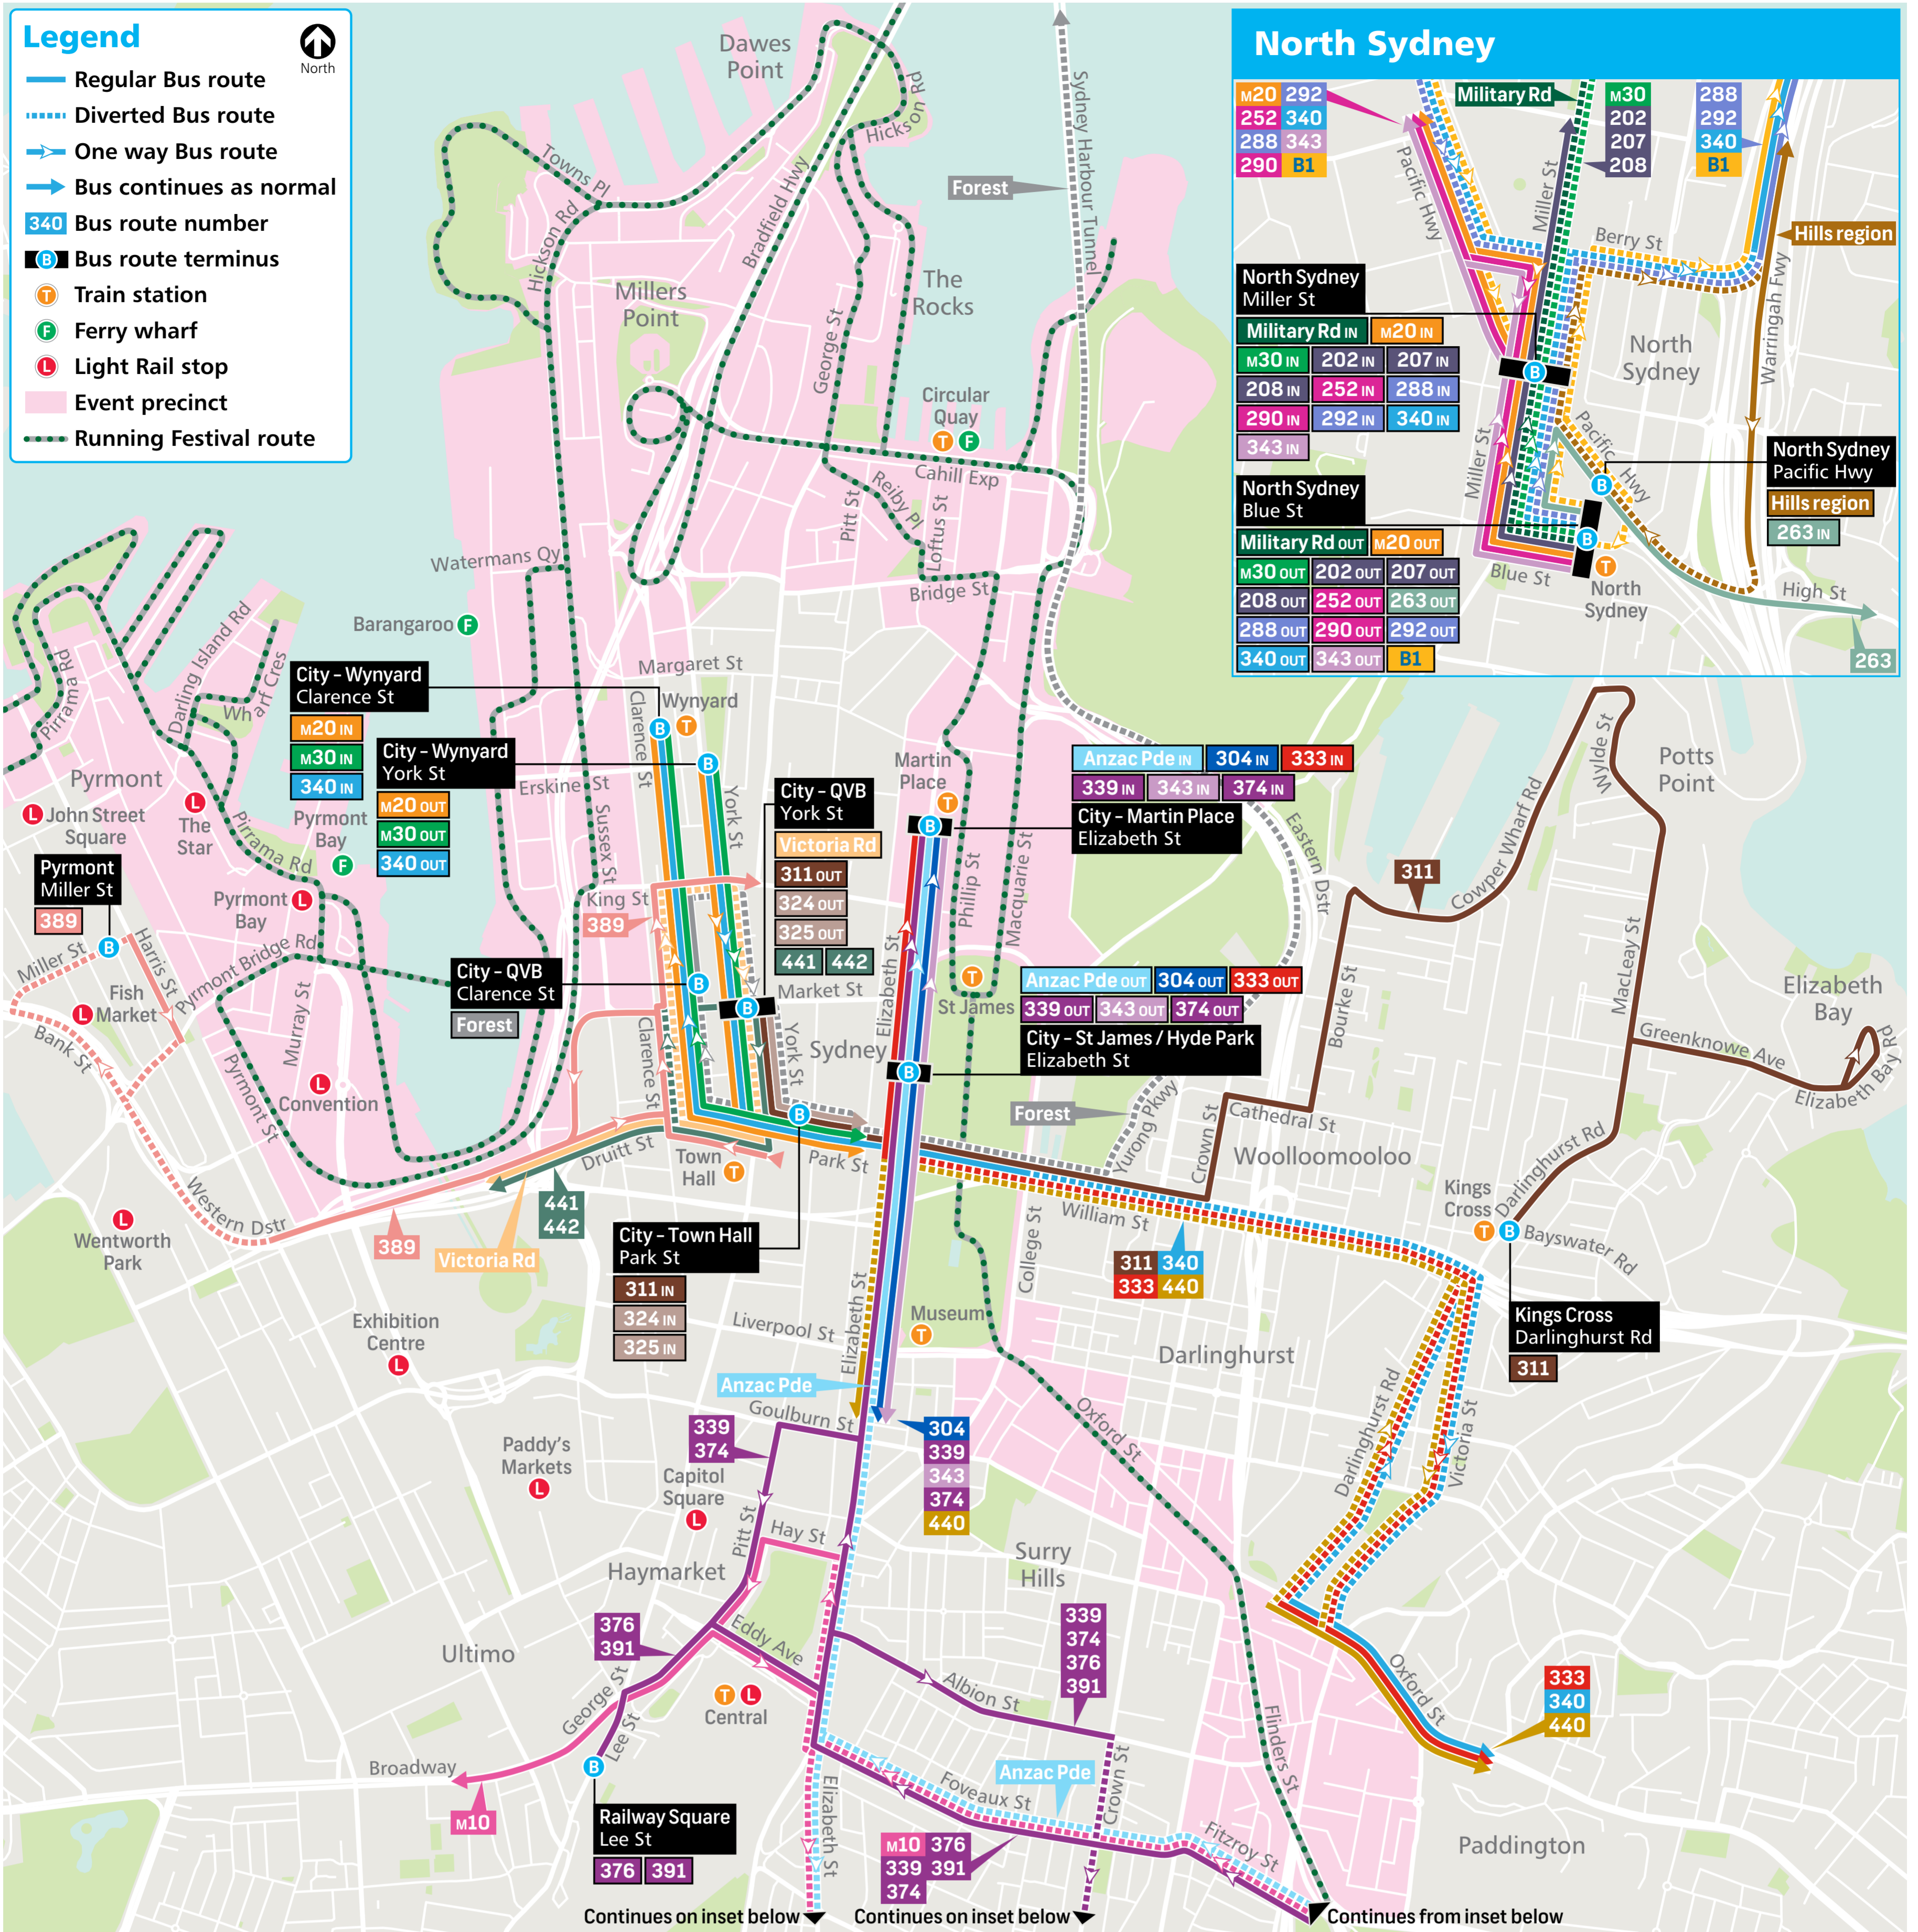

# Find your way

# Sydney Running Festival

**Legend**

- Regular Bus route
- Diverted Bus route
- One way Bus route
- Bus continues as normal
- Bus route number
- Bus route terminus
- Train station
- Ferry wharf
- Light Rail stop
- Event precinct
- Running Festival route

## When will my bus route change? Note: services not shown in this list will operate as normal.

Route	04:00-11:00	11:00-11:30	11:30-Midday	Midday-12:30	12:30-13:00	13:00-13:30
Anzac Pde	✓	✓	✓	✓	✓	
Forest	✓					
Hills region	✓					
Military Rd	✓					
Victoria Rd	✓	✓	✓#	✓#	✓#	
B1	✓					
M10	✓	✓	✓	✓		
M20	✓	✓	✓	✓		
M30	✓					
202, 207, 208	✓	✓				
252, 290	✓	✓	✓			
263	✓	✓	✓	✓		
288, 292	✓	✓	✓	✓		
304	✓	✓	✓	✓	✓	
311	✓	✓*	✓*	✓*	✓*	✓*
324, 325	✓	✓	✓	✓	✓	✓
333	✓	✓	✓	✓	✓	
339, 374, 376, 391	✓	✓	✓	✓	✓	
340	✓					
343	✓					
352, 355	✓					
389	✓	✓	✓	✓		
440	✓	✓				
441, 442	✓	✓	✓	✓		

Note: 151, 188, N90, N91 services between 03:30 and 05:00 will be diverted via the Sydney Harbour Tunnel (not shown on this map)  
 \* Services resume from Railway Square at 11:00 # 504 as normal from 11:30