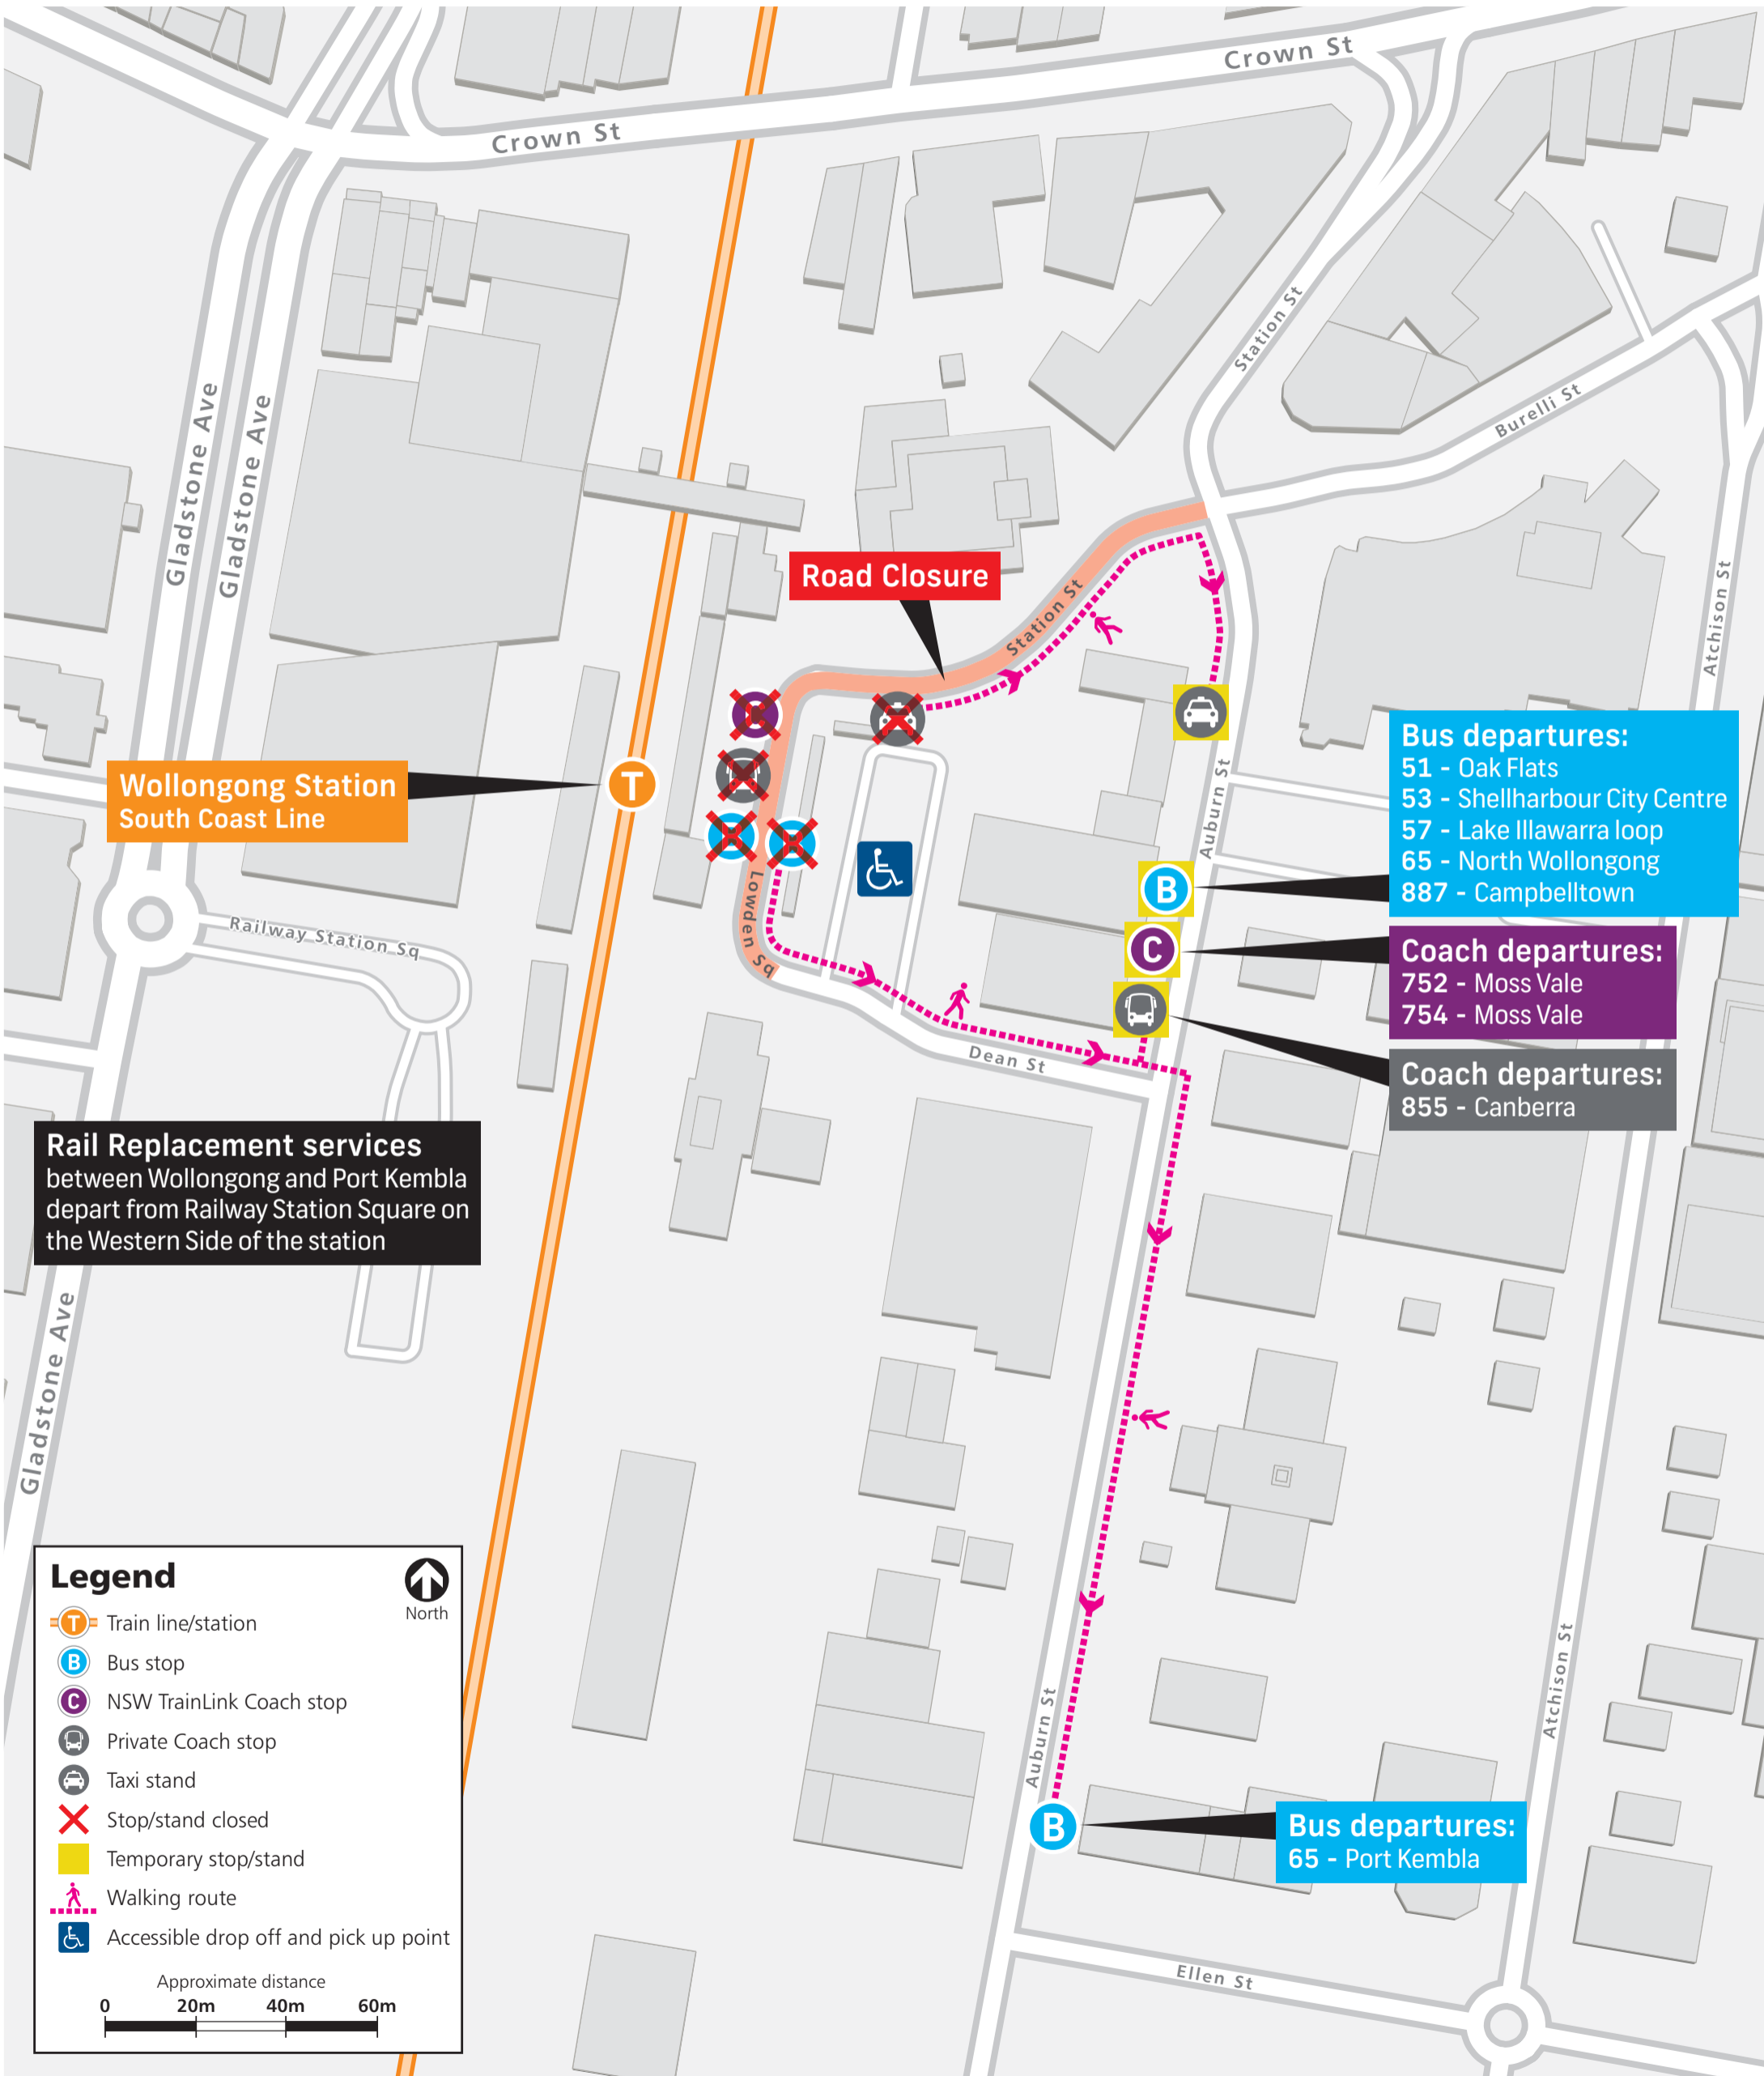

# Find your way

Sunday 3 November 2019

# MS Sydney to the Gong

9am to 4:30pm

### Legend

- Train line/station
- Bus stop
- NSW TrainLink Coach stop
- Private Coach stop
- Taxi stand
- Stop/stand closed
- Temporary stop/stand
- Walking route
- Accessible drop off and pick up point

For more information

[transportnsw.info](http://transportnsw.info)

TG19582 | base map © OpenStreetMap contributors