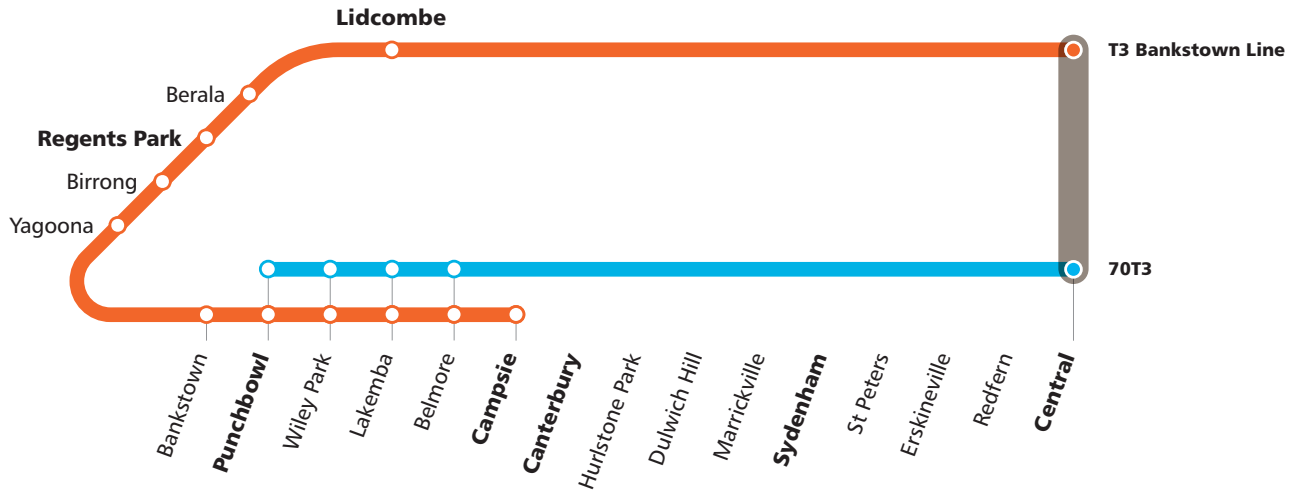

**From 8pm on 24 December
to 10am 28 December 2019**

70T3 bus route map

Increased frequency will be provided for most bus services in the peak periods and weekdays.

Legend

- Temporary bus services and stops
- T3 Bankstown Line

T3 Bankstown Line	Train services between Campsie and Central via Regents Park and Lidcombe Stations
70T3	Punchbowl to Central via Wiley Park, Lakemba and Belmore