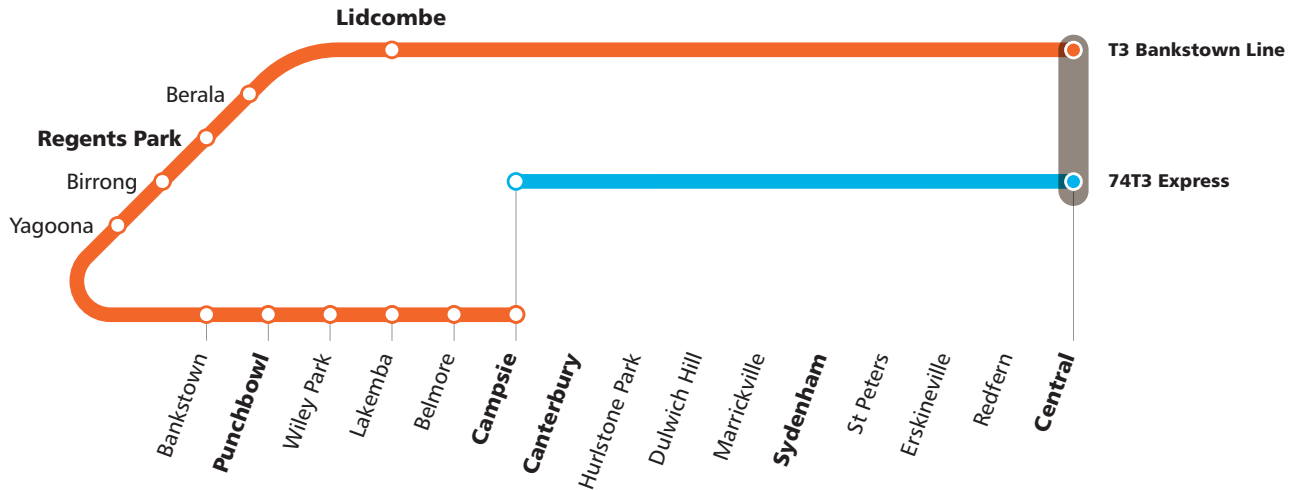

**From 8pm on 24 December
to 10am 28 December 2019**

74T3 bus route map

Increased frequency will be provided for most bus services in the peak periods and weekdays.

Legend

- Temporary bus services and stops
- T3 Bankstown Line

T3 Bankstown Line	Train services between Campsie and Central via Regents Park and Lidcombe Stations
74T3	Campsie to Central