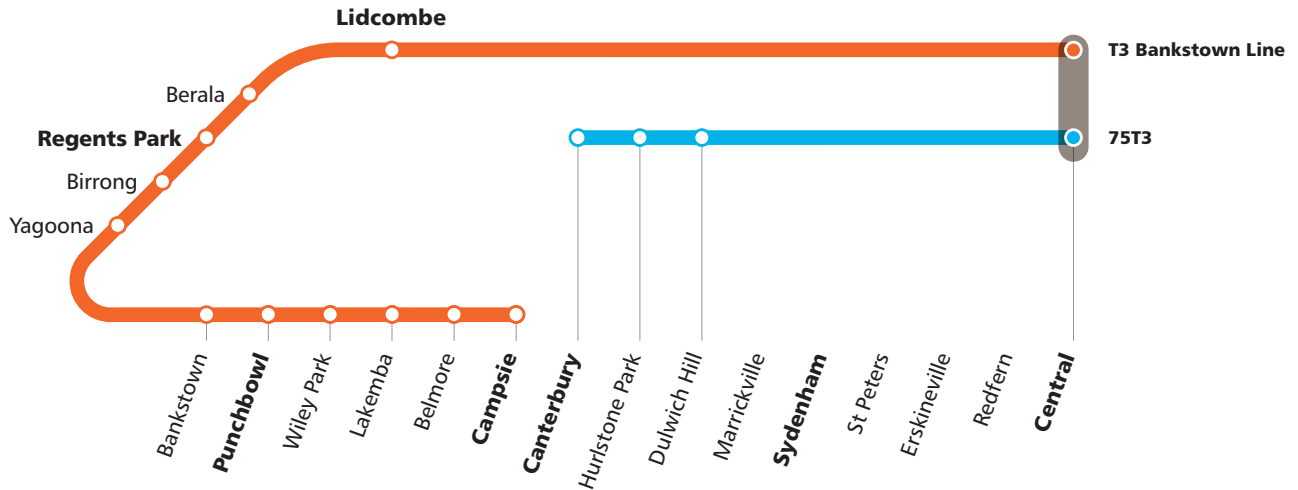

**From 8pm on 24 December
to 10am 28 December 2019**

75T3 bus route map

Increased frequency will be provided for most bus services in the peak periods and weekdays.

Legend

- Temporary bus services and stops
- T3 Bankstown Line

T3 Bankstown Line	Train services between Campsie and Central via Regents Park and Lidcombe Stations
75T3	Canterbury to Central via Hurlstone Park and Dulwich Hill