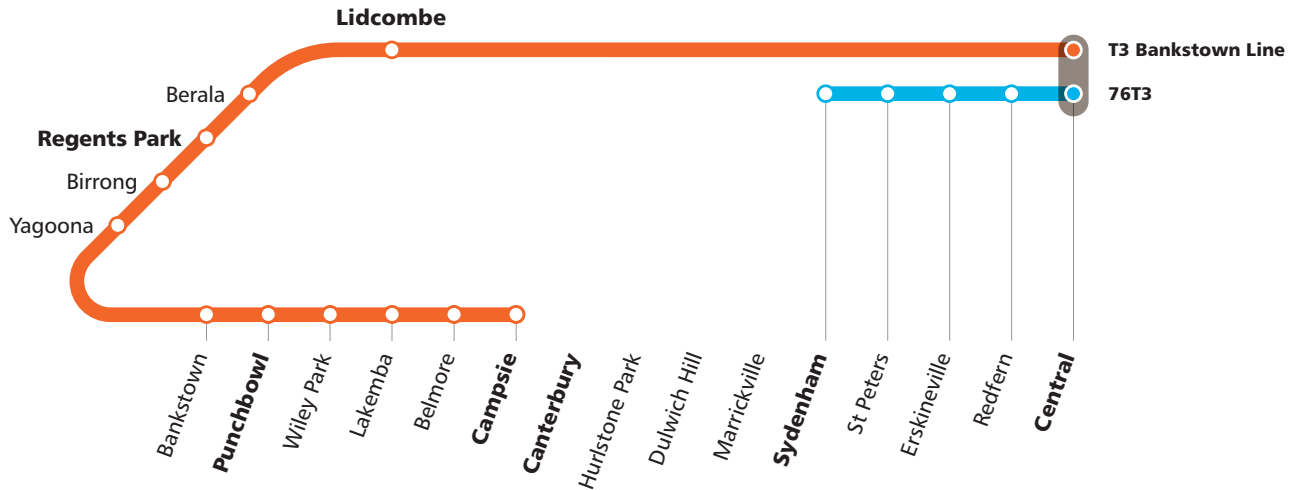

## 76T3 bus route map

Increased frequency will be provided for most bus services in the peak periods and weekdays.

### Legend

- Temporary bus services and stops
- T3 Bankstown Line

<b>T3 Bankstown Line</b>	Train services between Campsie and Central via Regents Park and Lidcombe Stations
<b>76T3</b>	Sydenham to Central via St Peters, Erskineville and Redfern