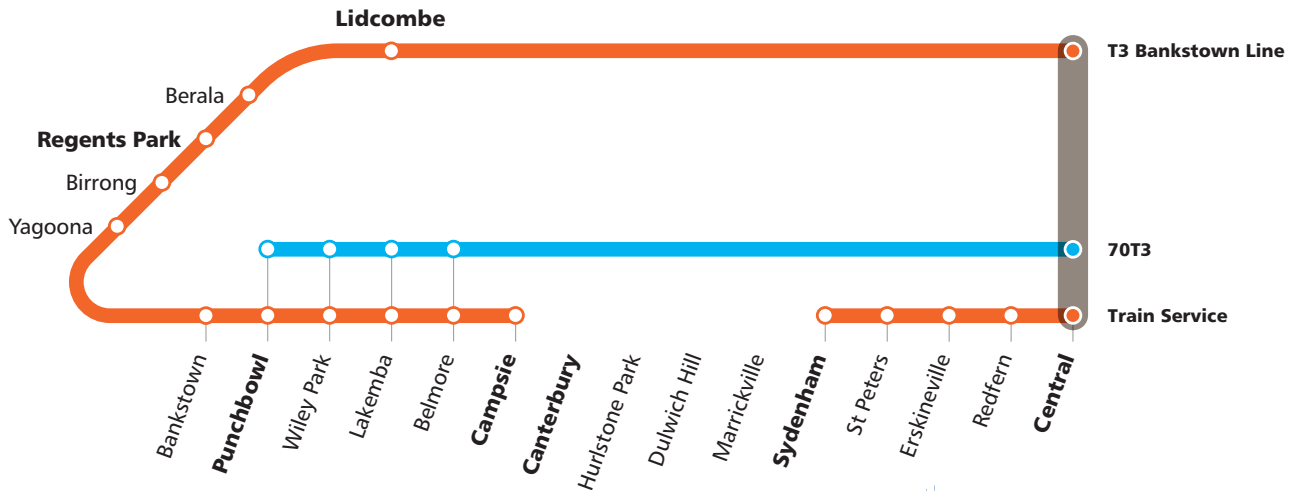

## 70T3 bus route map

Additional bus and train services will be available during New Year's Eve.

Regular bus services operating on all routes with increased frequency for most services in the peak periods and weekdays.

### Legend

- Temporary bus services and stops
- T3 Bankstown Line

<b>T3 Bankstown Line</b>	Train services between Campsie and Central via Regents Park and Lidcombe Stations
<b>Train Service</b>	Train services between Sydenham and Central Stations
<b>70T3</b>	Punchbowl to Central via Wiley Park, Lakemba and Belmore