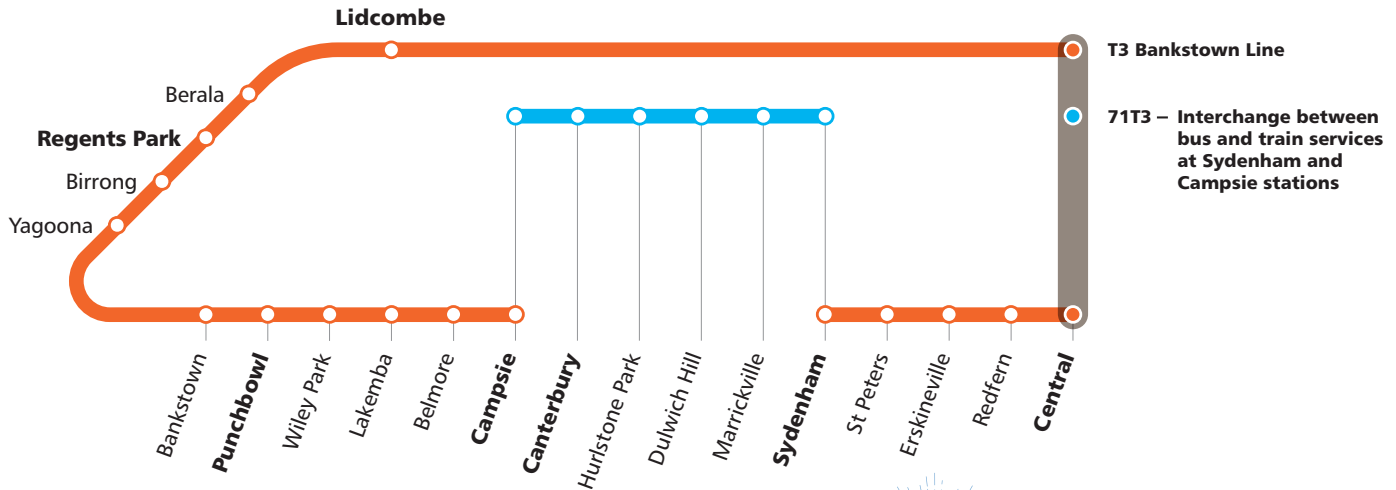

**From 10am 28 December 2019
to 5 January 2020**

71T3 bus route map

Additional bus and train services will be available during New Year's Eve.

Regular bus services operating on all routes with increased frequency for most services in the peak periods and weekdays.

Legend

- Temporary bus services and stops
- T3 Bankstown Line

T3 Bankstown Line	Train services between Campsie and Central via Regents Park and Lidcombe Stations
Train Service	Train services between Sydenham and Central Stations
71T3	Campsie to Sydenham via Canterbury, Hurlstone Park, Dulwich Hill and Marrickville