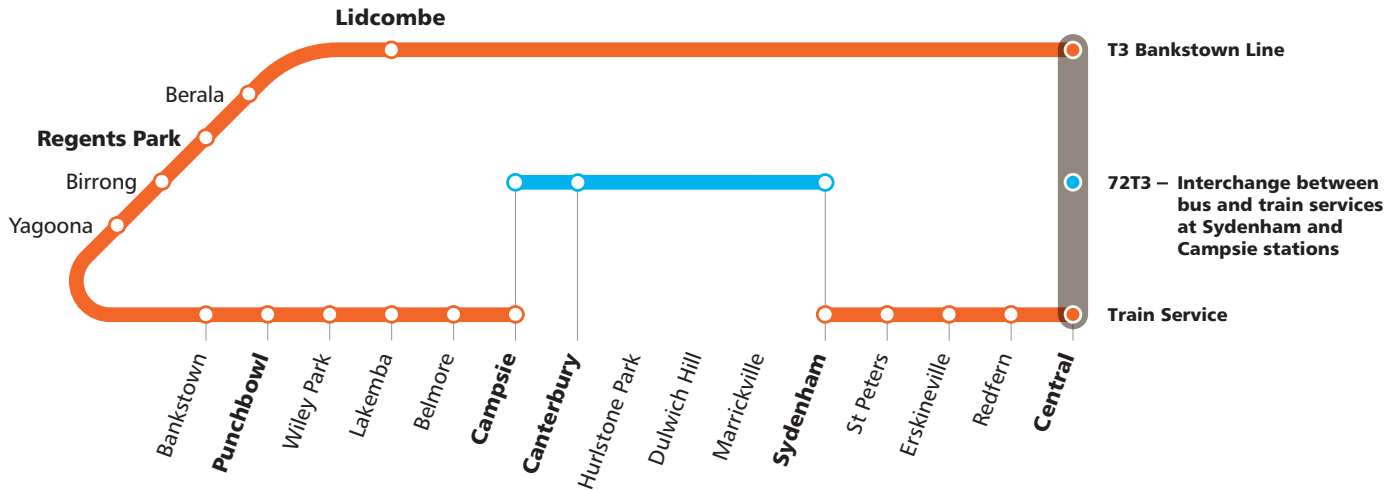

**From 10am 28 December 2019
to 5 January 2020**

72T3 bus route map

Additional bus and train services will be available during New Year's Eve.

Regular bus services operating on all routes with increased frequency for most services in the peak periods and weekdays.

Legend

- Temporary bus services and stops
- T3 Bankstown Line

T3 Bankstown Line	Train services between Campsie and Central via Regents Park and Lidcombe Stations
Train Service	Train services between Sydenham and Central Stations
72T3	Campsie to Sydenham