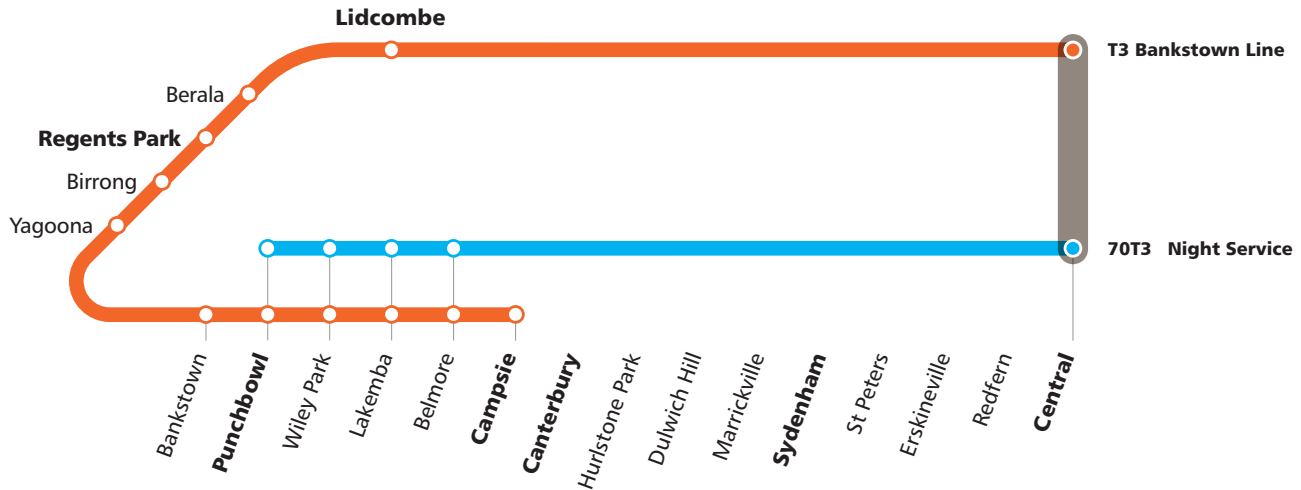

**NIGHT SERVICES from 10pm to last service:
30 December 2019 1, 3, 4 & 5 January 2020**

70T3 bus route map

Increased frequency will be provided for most bus services in the peak periods and weekdays.

Legend

-  Temporary bus services and stops
-  T3 Bankstown Line

T3 Bankstown Line	Train services between Campsie and Central via Regents Park and Lidcombe Stations
70T3	Punchbowl to Central via Wiley Park, Lakemba and Belmore