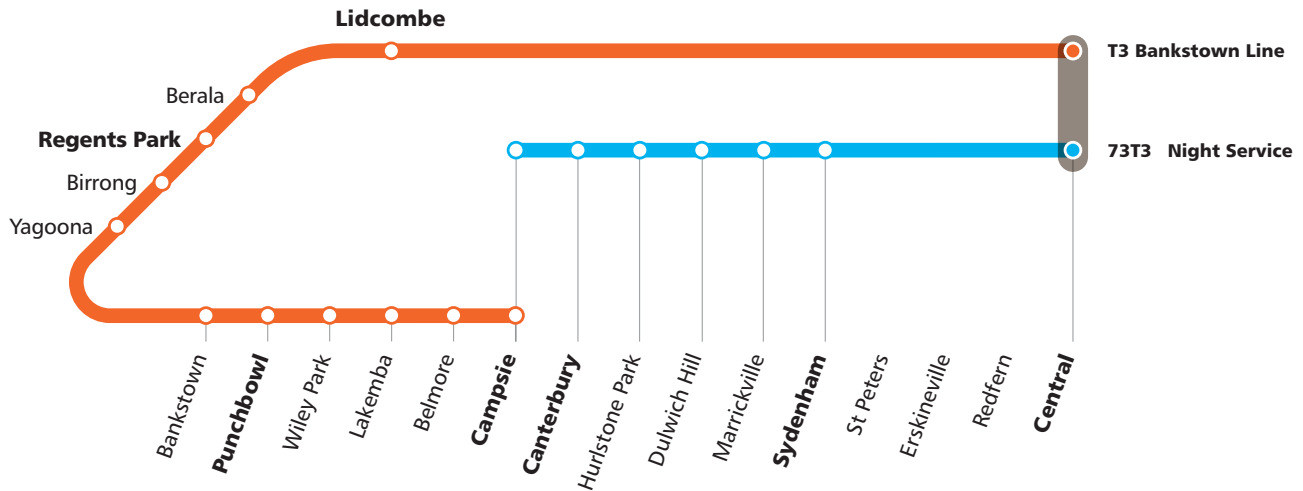

**NIGHT SERVICES from 10pm to last service:  
30 December 2019 1, 3, 4 & 5 January 2020**

## 73T3 bus route map

Increased frequency will be provided for most bus services in the peak periods and weekdays.

### Legend

-  Temporary bus services and stops
-  T3 Bankstown Line

<b>T3 Bankstown Line</b>	Train services between Campsie and Central via Regents Park and Lidcombe Stations
<b>73T3</b>	Campsie to Central via Canterbury, Hurlstone Park, Dulwich Hill, Marrickville and Sydenham