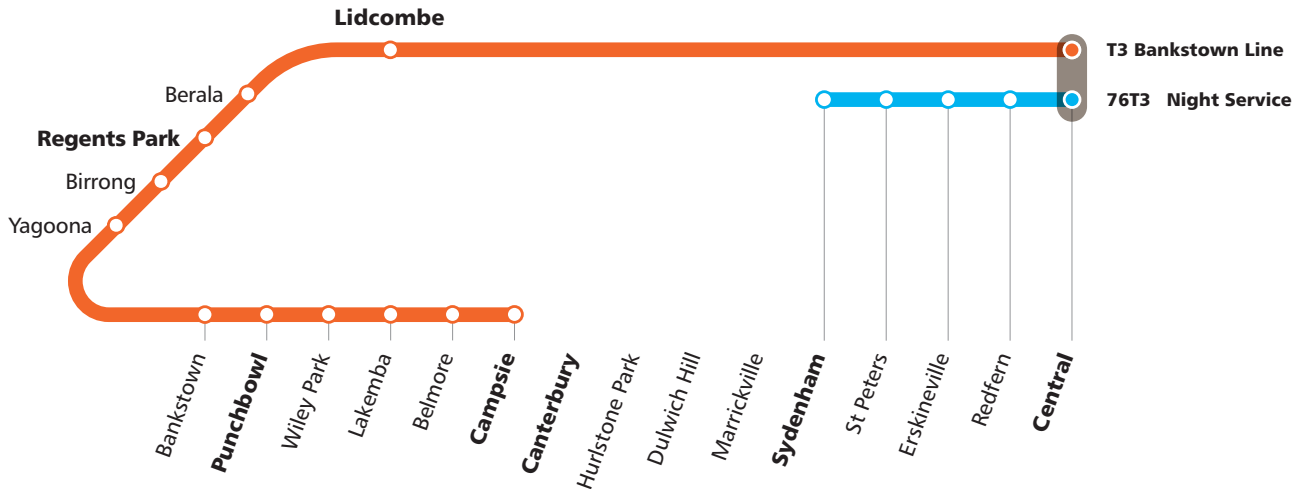

**NIGHT SERVICES from 10pm to last service:
30 December 2019 1, 3, 4 & 5 January 2020**

76T3 bus route map

Increased frequency will be provided for most bus services in the peak periods and weekdays.

Legend

- Temporary bus services and stops
- T3 Bankstown Line

T3 Bankstown Line	Train services between Campsie and Central via Regents Park and Lidcombe Stations
76T3	Sydenham to Central via St Peters, Erskineville and Redfern