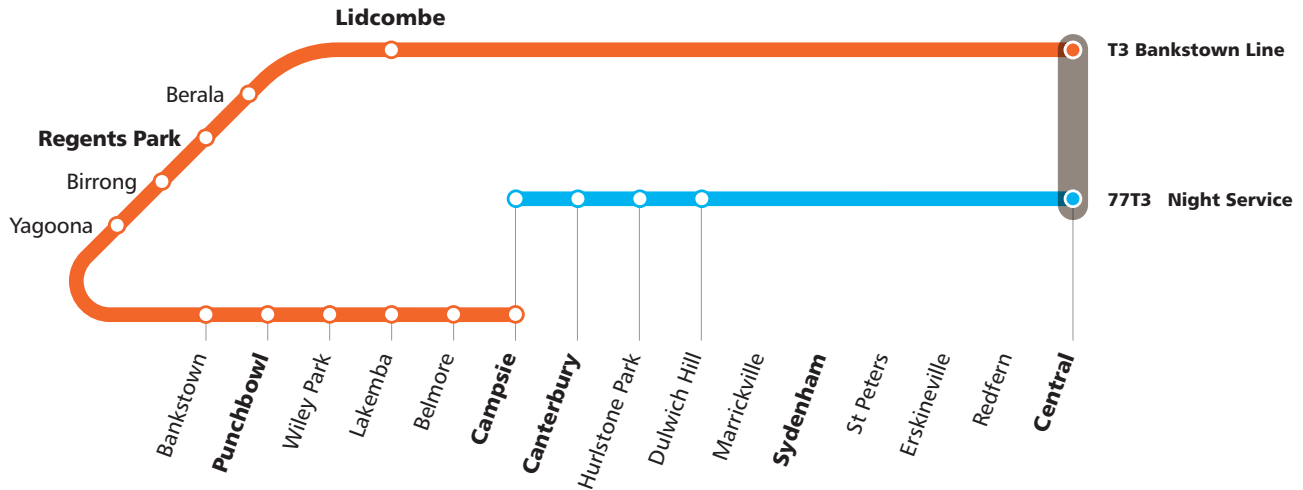

**NIGHT SERVICES from 10pm to last service:  
30 December 2019 1, 3, 4 & 5 January 2020**

## 77T3 bus route map

Increased frequency will be provided for most bus services in the peak periods and weekdays.

### Legend

-  Temporary bus services and stops
-  T3 Bankstown Line

<b>T3 Bankstown Line</b>	Train services between Campsie and Central via Regents Park and Lidcombe Stations
<b>77T3</b>	Campsie to Central via Canterbury, Hurlstone Park and Dulwich Hill