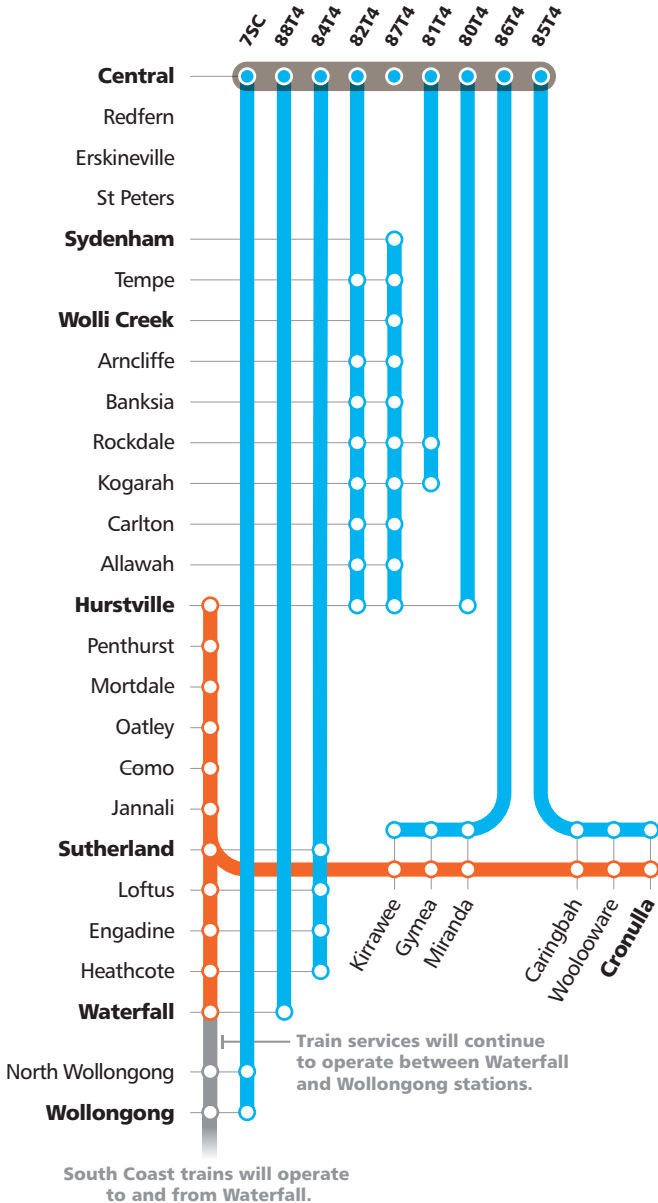

**From 8pm 24 December  
to 10am 28 December**

**Temporary bus route map**

<b>75C</b>	Wollongong to Central via North Wollongong
<b>88T4</b>	Waterfall to Central
<b>84T4</b>	Heathcote to Central via Engadine, Loftus and Sutherland
<b>82T4</b>	Hurstville to Central via Allawah, Carlton, Kogarah, Rockdale, Banksia, Arncliffe and Tempe
<b>87T4</b>	Hurstville to Sydenham via Allawah, Carlton, Kogarah, Rockdale, Banksia, Arncliffe, Wolli Creek and Tempe
<b>81T4</b>	Kogarah to Central via Rockdale
<b>80T4</b>	Hurstville to Central
<b>86T4</b>	Kirrawee to Central via Gymea and Miranda
<b>85T4</b>	Cronulla to Central via Woolooware and Caringbah

**Legend**

- Temporary bus services and stops
- T4 Eastern Suburbs and Illawarra Line
- South Coast Line

Increased frequency will be provided for most bus services in the peak periods and weekdays.