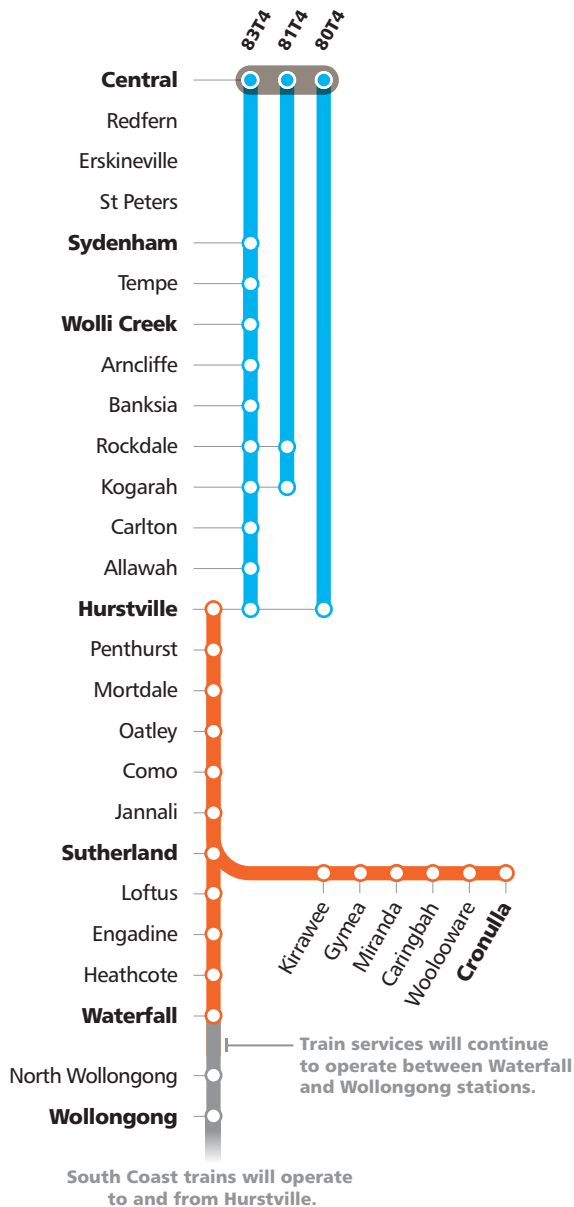

**Night Services – 10pm to last service:
30 December 2019, 1, 3, 4 & 5 January 2020**

Temporary bus route map

83T4	Hurstville to Central via Allawah, Carlton, Kogarah, Rockdale, Banksia, Arncliffe, Wollie Creek, Tempe and Sydenham
81T4	Kogarah to Central via Rockdale
80T4	Hurstville to Central (express)

Legend

- Temporary bus services and stops
- T4 Eastern Suburbs and Illawarra Line
- South Coast Line

Increased frequency will be provided for most bus services in the peak periods and weekdays.