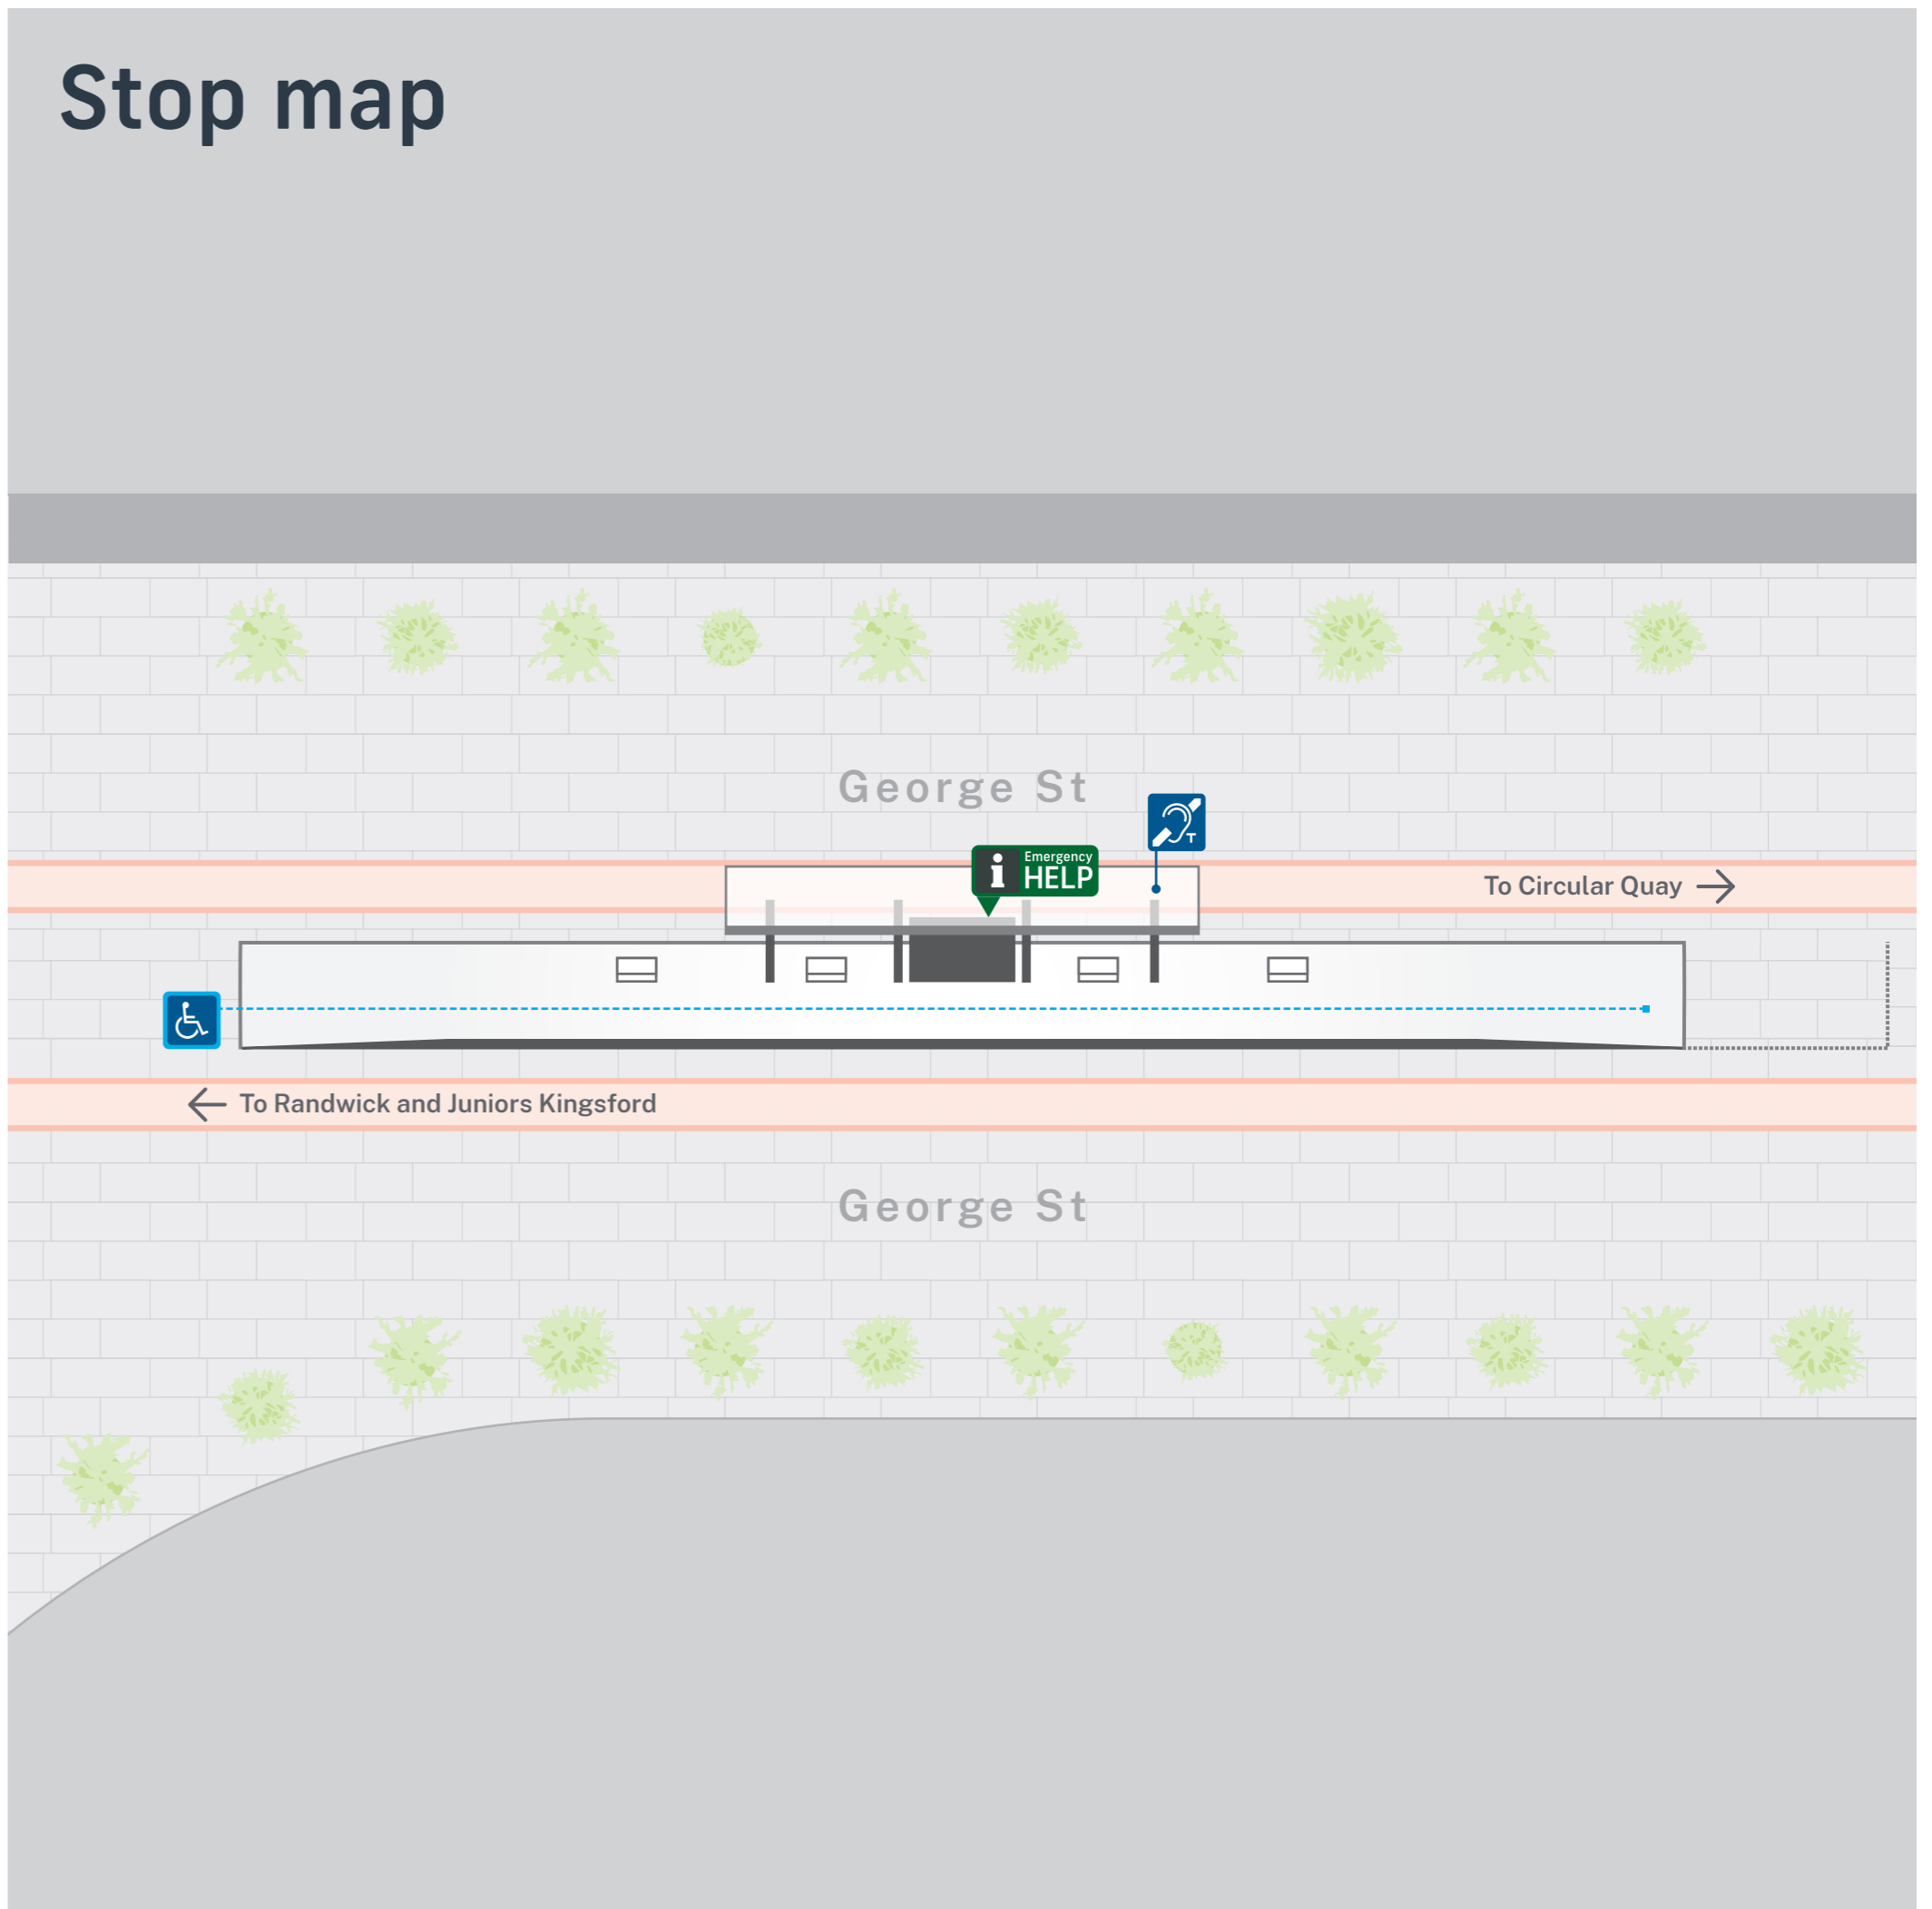

A taxi rank is located on Goulburn St, opposite World Square.

## Destinations

- 1 Sydney Central Local Court
- 2 Chinese Garden of Friendship
- 3 World Square
- 4 NSW Civil & Administrative Tribunal
- 5 ICC Sydney Theatre
- 6 Darling Square
- 7 Capitol Theatre
- 8 Paddy's Markets
- 9 The Goods Line