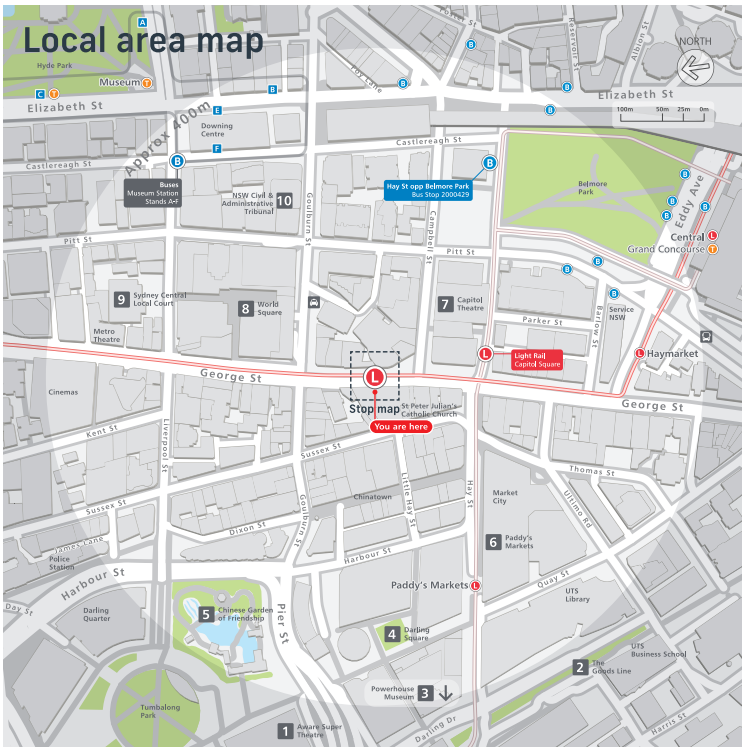

Stop guide

Next services information

Visit transportnsw.info or scan this QR code for next services information

Transport connections

L L2 Randwick Line and L3 Kingsford Line services operate Monday to Sunday 05:00 to 01:00

L1 Dulwich Hill Line

B Bus stop 2000429 towards Domain, Hyde Park and Martin Place. For more details and of services from other bus stops nearby, visit transportnsw.info

A taxi rank is located on Goulburn St, opposite World Square.

Customer assistance

Emergency Help Points link directly to staff who can assist you. Penalties may apply for misuse of Emergency Help Points.

This stop is equipped with hearing loops below the shelter canopy. Use a T-switch hearing aid to more easily hear customer announcements.

Tickets

For light rail services, you can use an Opal card, a contactless credit or debit card or a linked device to pay for travel by tapping on and tapping off at the Opal readers on each platform.

Tap on and tap off, every time. Remember to both tap on and tap off to avoid a fine of up to $550.00.

Destinations

1. 1 Aware Super Theatre
2. 2 The Goods Line
3. 3 Powerhouse Museum
4. 4 Darling Square
5. 5 Chinese Garden of Friendship
6. 6 Paddy's Markets
7. 7 Capitol Theatre
8. 8 World Square
9. 9 Sydney Central Local Court
10. 10 NSW Civil & Administrative Tribunal

Sydney light rail network

L Light Rail