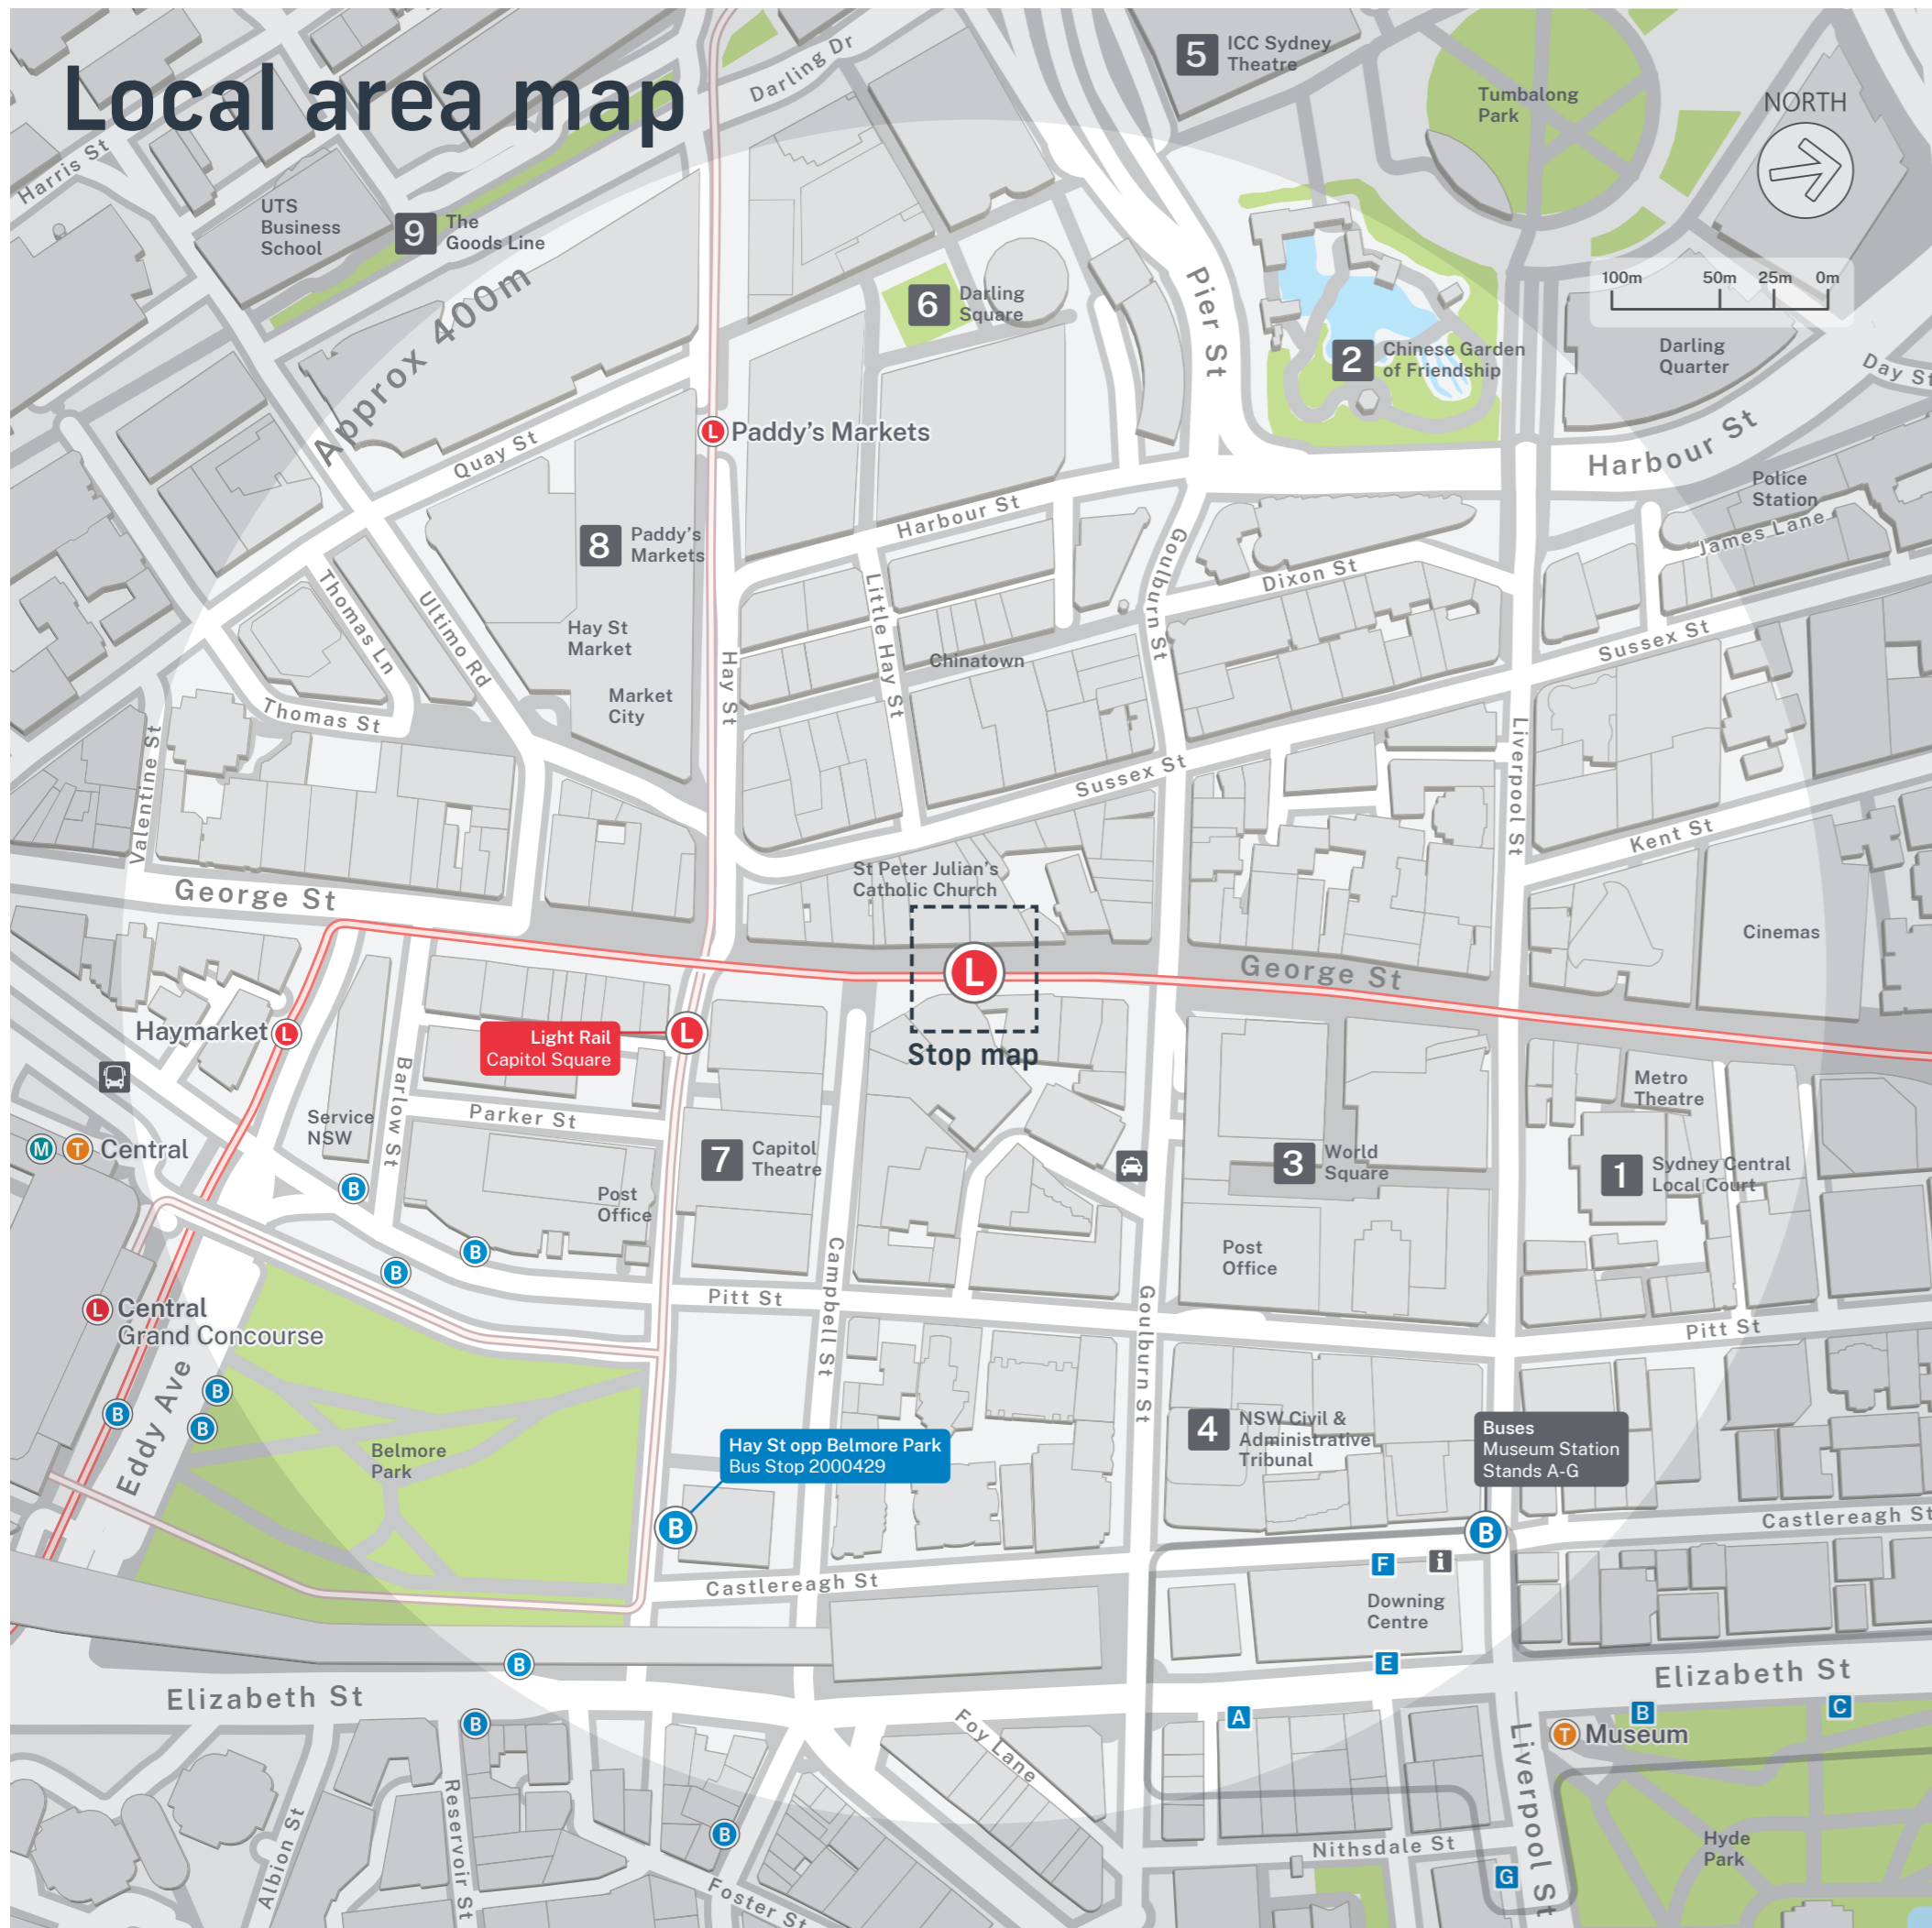

## Transport connections

**L** L2 Randwick Line and L3 Kingsford Line services operate Monday to Sunday 05:00 to 01:00. Services between Circular Quay and Moore Park operate every 4-8 minutes during this time. Services to Randwick and Kingsford operate every 8-15 minutes during this time. For next services information refer to information displays on platforms or scan the QR code above.

**L1** Dulwich Hill Line L1 services depart from the nearby Capitol Square light rail stop

**B** Bus services depart from: Bus stop 2000429 towards Domain, Hyde Park and Martin Place. For more details and services from other bus stops nearby visit [transportnsw.info](https://transportnsw.info)

A taxi rank is located on Goulburn St, opposite World Square.

## Destinations

- 1 Sydney Central Local Court
- 2 Chinese Garden of Friendship
- 3 World Square
- 4 NSW Civil & Administrative Tribunal
- 5 ICC Sydney Theatre
- 6 Darling Square
- 7 Capitol Theatre
- 8 Paddy's Markets
- 9 The Goods Line