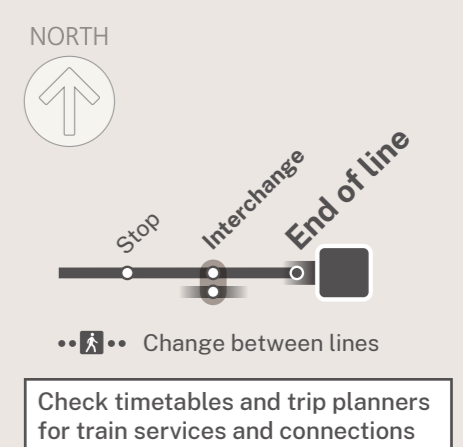

Sydney light rail lines

- **L1** Dulwich Hill Line
  Dulwich Hill
  Central
- **L2** Randwick Line
  Circular Quay
  Randwick
- **L3** Kingsford Line
  Circular Quay
  Juniors Kingsford