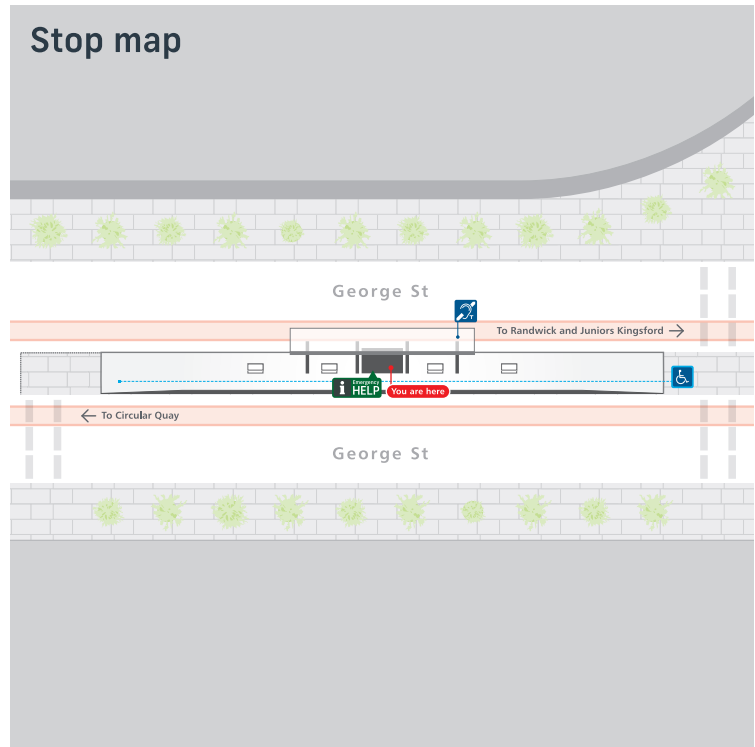

Stop guide

Next services information

Visit transportnsw.info or scan this QR code for next services information

Transport connections

L L2 Randwick Line and L3 Kingsford Line services operate Monday to Sunday 05:00 to 01:00

L1 Dulwich Hill Line

B Bus stop 2000429 towards Domain, Hyde Park and Martin Place. For more details and of services from other bus stops nearby, visit transportnsw.info

A taxi rank is located on Goulburn St, opposite World Square.

Customer assistance

Emergency Help Points link directly to staff who can assist you. Penalties may apply for misuse of Emergency Help Points.

This stop is equipped with hearing loops below the shelter canopy. Use a T-switch hearing aid to more easily hear customer announcements.

Tickets

For light rail services, you can use an Opal card, a contactless credit or debit card or a linked device to pay for travel by tapping on and tapping off at the Opal readers on each platform.

Tap on and tap off, every time. Remember to both tap on and tap off to avoid a fine of up to $550.00.

Destinations

1. 1 Aware Super Theatre
2. 2 The Goods Line
3. 3 Powerhouse Museum
4. 4 Darling Square
5. 5 Chinese Garden of Friendship
6. 6 Paddy's Markets
7. 7 Capitol Theatre
8. 8 World Square
9. 9 Sydney Central Local Court
10. 10 NSW Civil & Administrative Tribunal

Sydney light rail network

L Light Rail