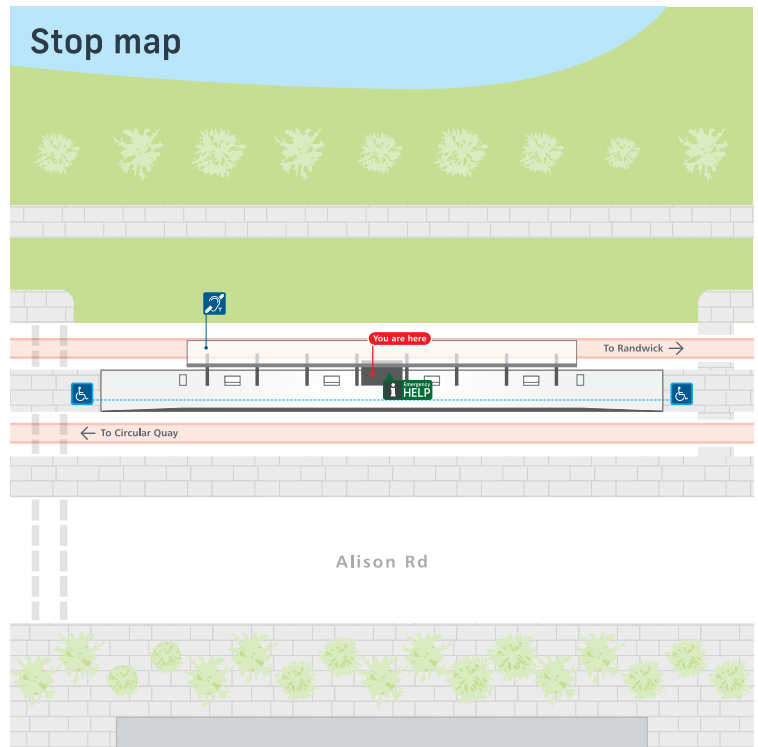

B Bus services depart from: Bus stop 202146 towards Coogee, Clovelly Beach and Maroubra Beach. Bus stop 203337 towards Clovelly, Randwick, Coogee and Maroubra Beach. Bus stop 203144 towards Clovelly. Bus stop 2031108 towards the City and Railway Square. Bus stop 203348 towards the City, Railway Square and Circular Quay. Bus stop 203143 towards Railway Square and Drummoyne. For more details and of services from other bus stops nearby, visit transportsw.info

Customer assistance

HELP Emergency Help Points link directly to staff who can assist you. Penalties may apply for misuse of Emergency Help Points.

This stop is equipped with hearing loops below the shelter canopy. Use a T-Switch hearing aid to more easily hear customer announcements.

Tickets

For light rail services, you can use an Opal card, a credit/debit card or linked device to pay for travel by tapping on and tapping off at the Opal readers.

Plan ahead and purchase your Opal card online or from an Opal retailer. Visit transportsw.info for more information.

Tap on and tap off, every time. Remember to both tap on and tap off to avoid a fine of up to $550.00.

Destinations

1. 1 Centennial Park Randwick Gates
2. 2 Fearnley Grounds
3. 3 TAFE NSW Randwick
4. 4 Royal Randwick Racecourse