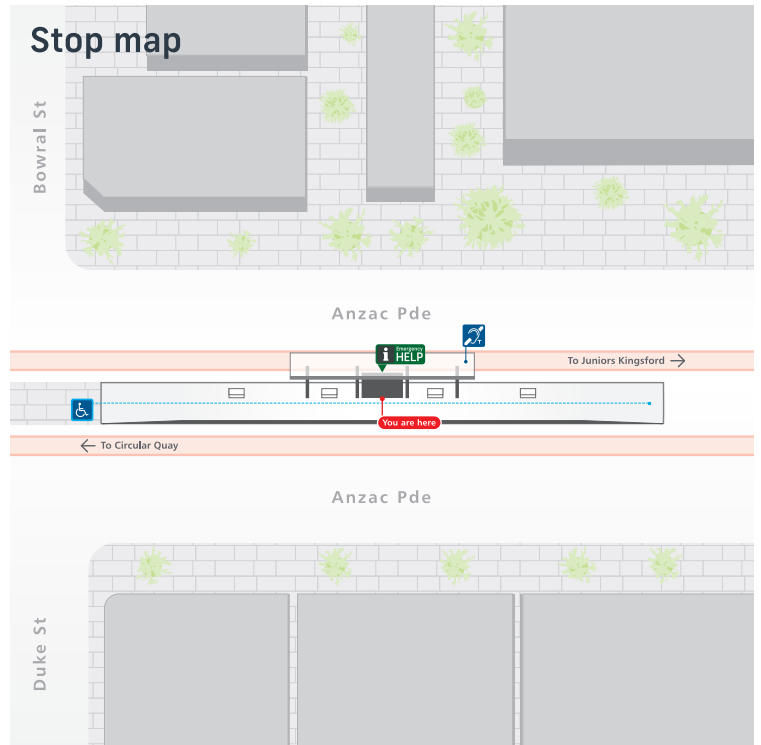

Stop guide

Next services information

Visit transportnsw.info or scan this QR code for next services information

Transport connections

L L3 Kingsford Line services operate Monday to Sunday 05:00 to 01:00
From 7:00am to 7:00pm weekdays, services will operate every 8 minutes between Circular Quay and Juniors Kingsford.

B Bus services depart from:
Bus stop 203320 towards Matraville and Maroubra Beach
Bus stop 203314 towards City Circular Quay
Bus stop 203328 towards Glebe Point, Redfern and Wollri Creek.
For more details and of services from other bus stops nearby, visit transportnsw.info

Customer assistance

This stop is equipped with hearing loops below the shelter canopy. Use a T-Switch hearing aid to more easily hear customer announcements.

Tickets

For light rail services, you can use an Opal card, a contactless credit or debit card or a linked device to pay for travel by tapping on and tapping off at the Opal readers on each platform.
Plan ahead and top up or purchase your Opal card online or from an Opal retailer. Visit transportnsw.info for more information.
Tap on and tap off, every time. Remember to both tap on and tap off to avoid a fine of up to $550.00.

Destinations

1. Royal Randwick Racecourse
2. Kensington Town Centre