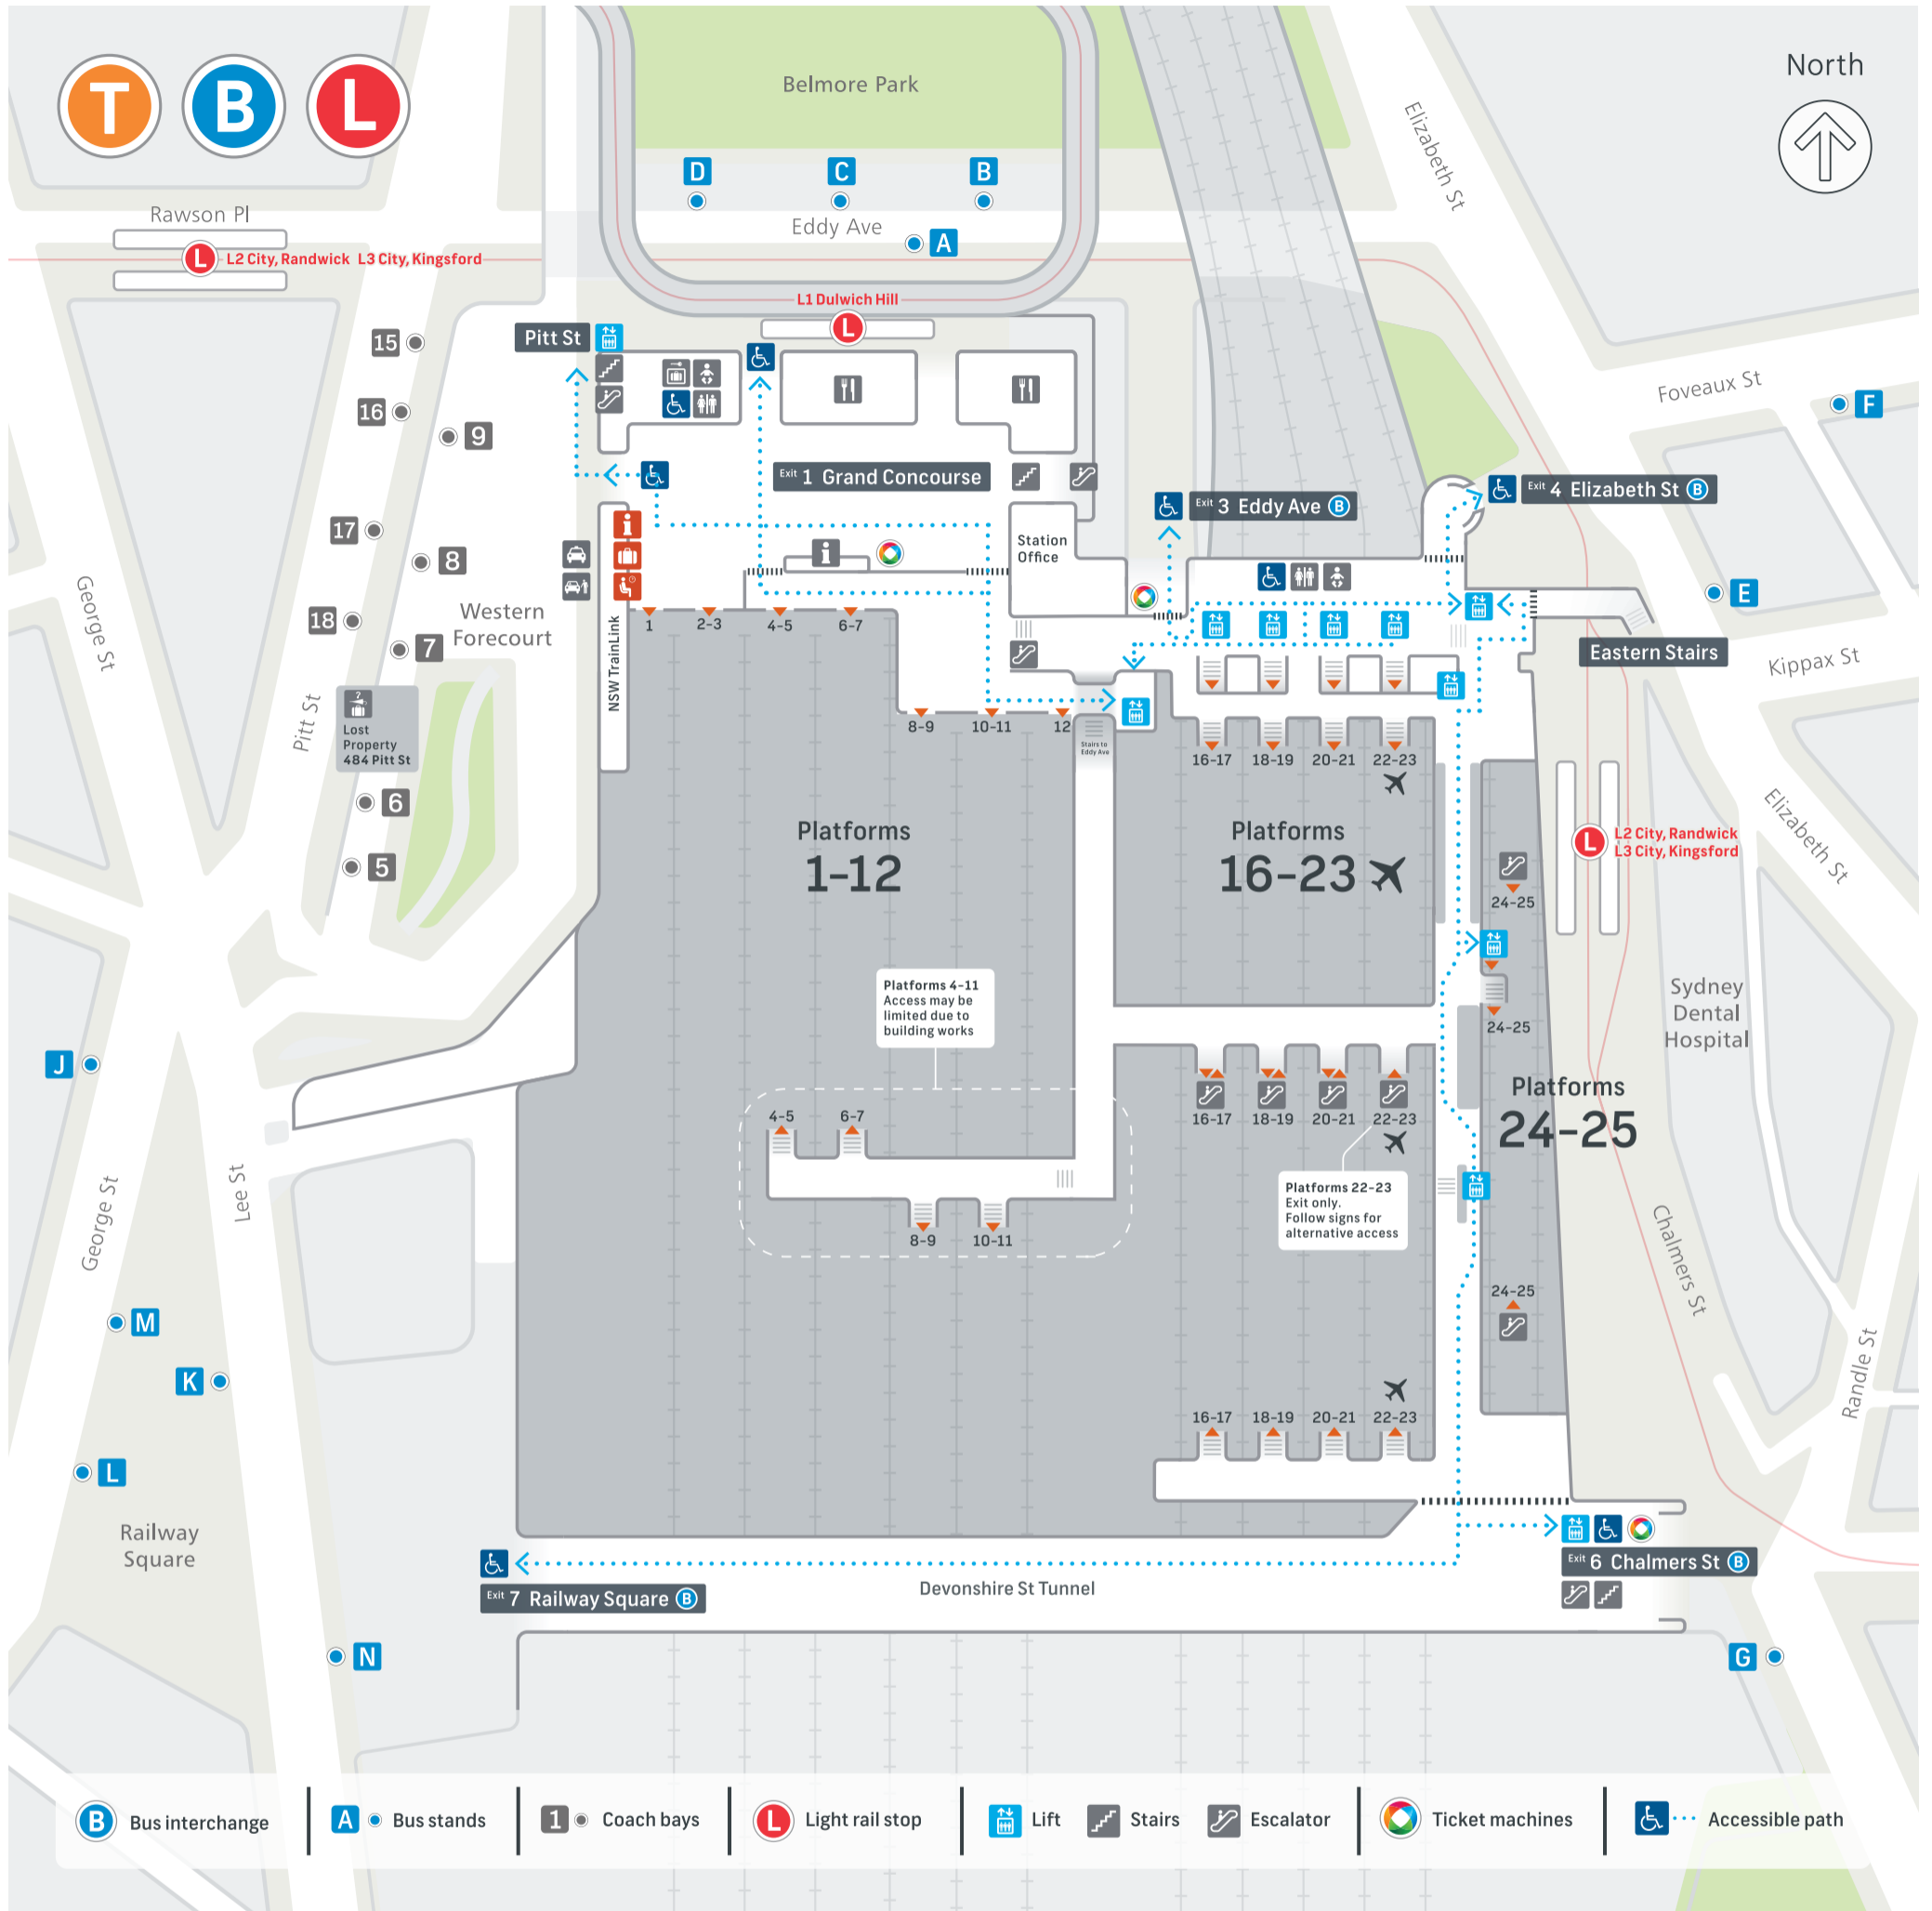

Welcome to Central

Exit 1 Grand Concourse

- Buses**
 - Railway Square Stands J-N
- Light Rail**
 - L1 Dulwich Hill
- Coach**
 - Bays 5-9
 - Bays 15-18 on Pitt St
- Food and drink**
- Kiss and ride bay**
- Lost Property**
 - 484 Pitt St
- Secure luggage storage**
- Taxi rank**
- Toilets**
- Transport Information**
 - Walk to Capitol Theatre
 - Walk to Chinatown
 - Walk to Paddy's Markets
- NSW TrainLink facilities**
- Regional Information**
- Luggage**
 - check-in and collection
- Waiting Room**
- Indian Pacific check in**
 - Wednesday only

Exit 3 Eddy Ave

- Buses**
 - Eddy Ave Stands A-D
- Walk to Belmore Park
- Walk to Capitol Theatre
- Walk to Chinatown
- Walk to Paddy's Markets

Exit 4 Elizabeth St

- Buses**
 - Elizabeth St Stands E-F
- Light Rail**
 - L2 City, Randwick
 - L3 City, Kingsford
- Walk to Surry Hills
- Walk to Dental Hospital

Exit 6 Chalmers St

- Buses**
 - Chalmers St Stand G
- Light Rail**
 - L2 City, Randwick
 - L3 City, Kingsford
- Walk to Devonshire St
- Walk to Prince Alfred Park Pool
- Walk to Surry Hills

Exit 7 Railway Square

- Buses**
 - Railway Square Stands J-N
- Walk to Broadway
- Walk to Department of Immigration
- Walk to Powerhouse Museum
- Walk to Registry of Births, Deaths and Marriages
- Walk to UTS
- Walk to TAFE NSW Ultimo