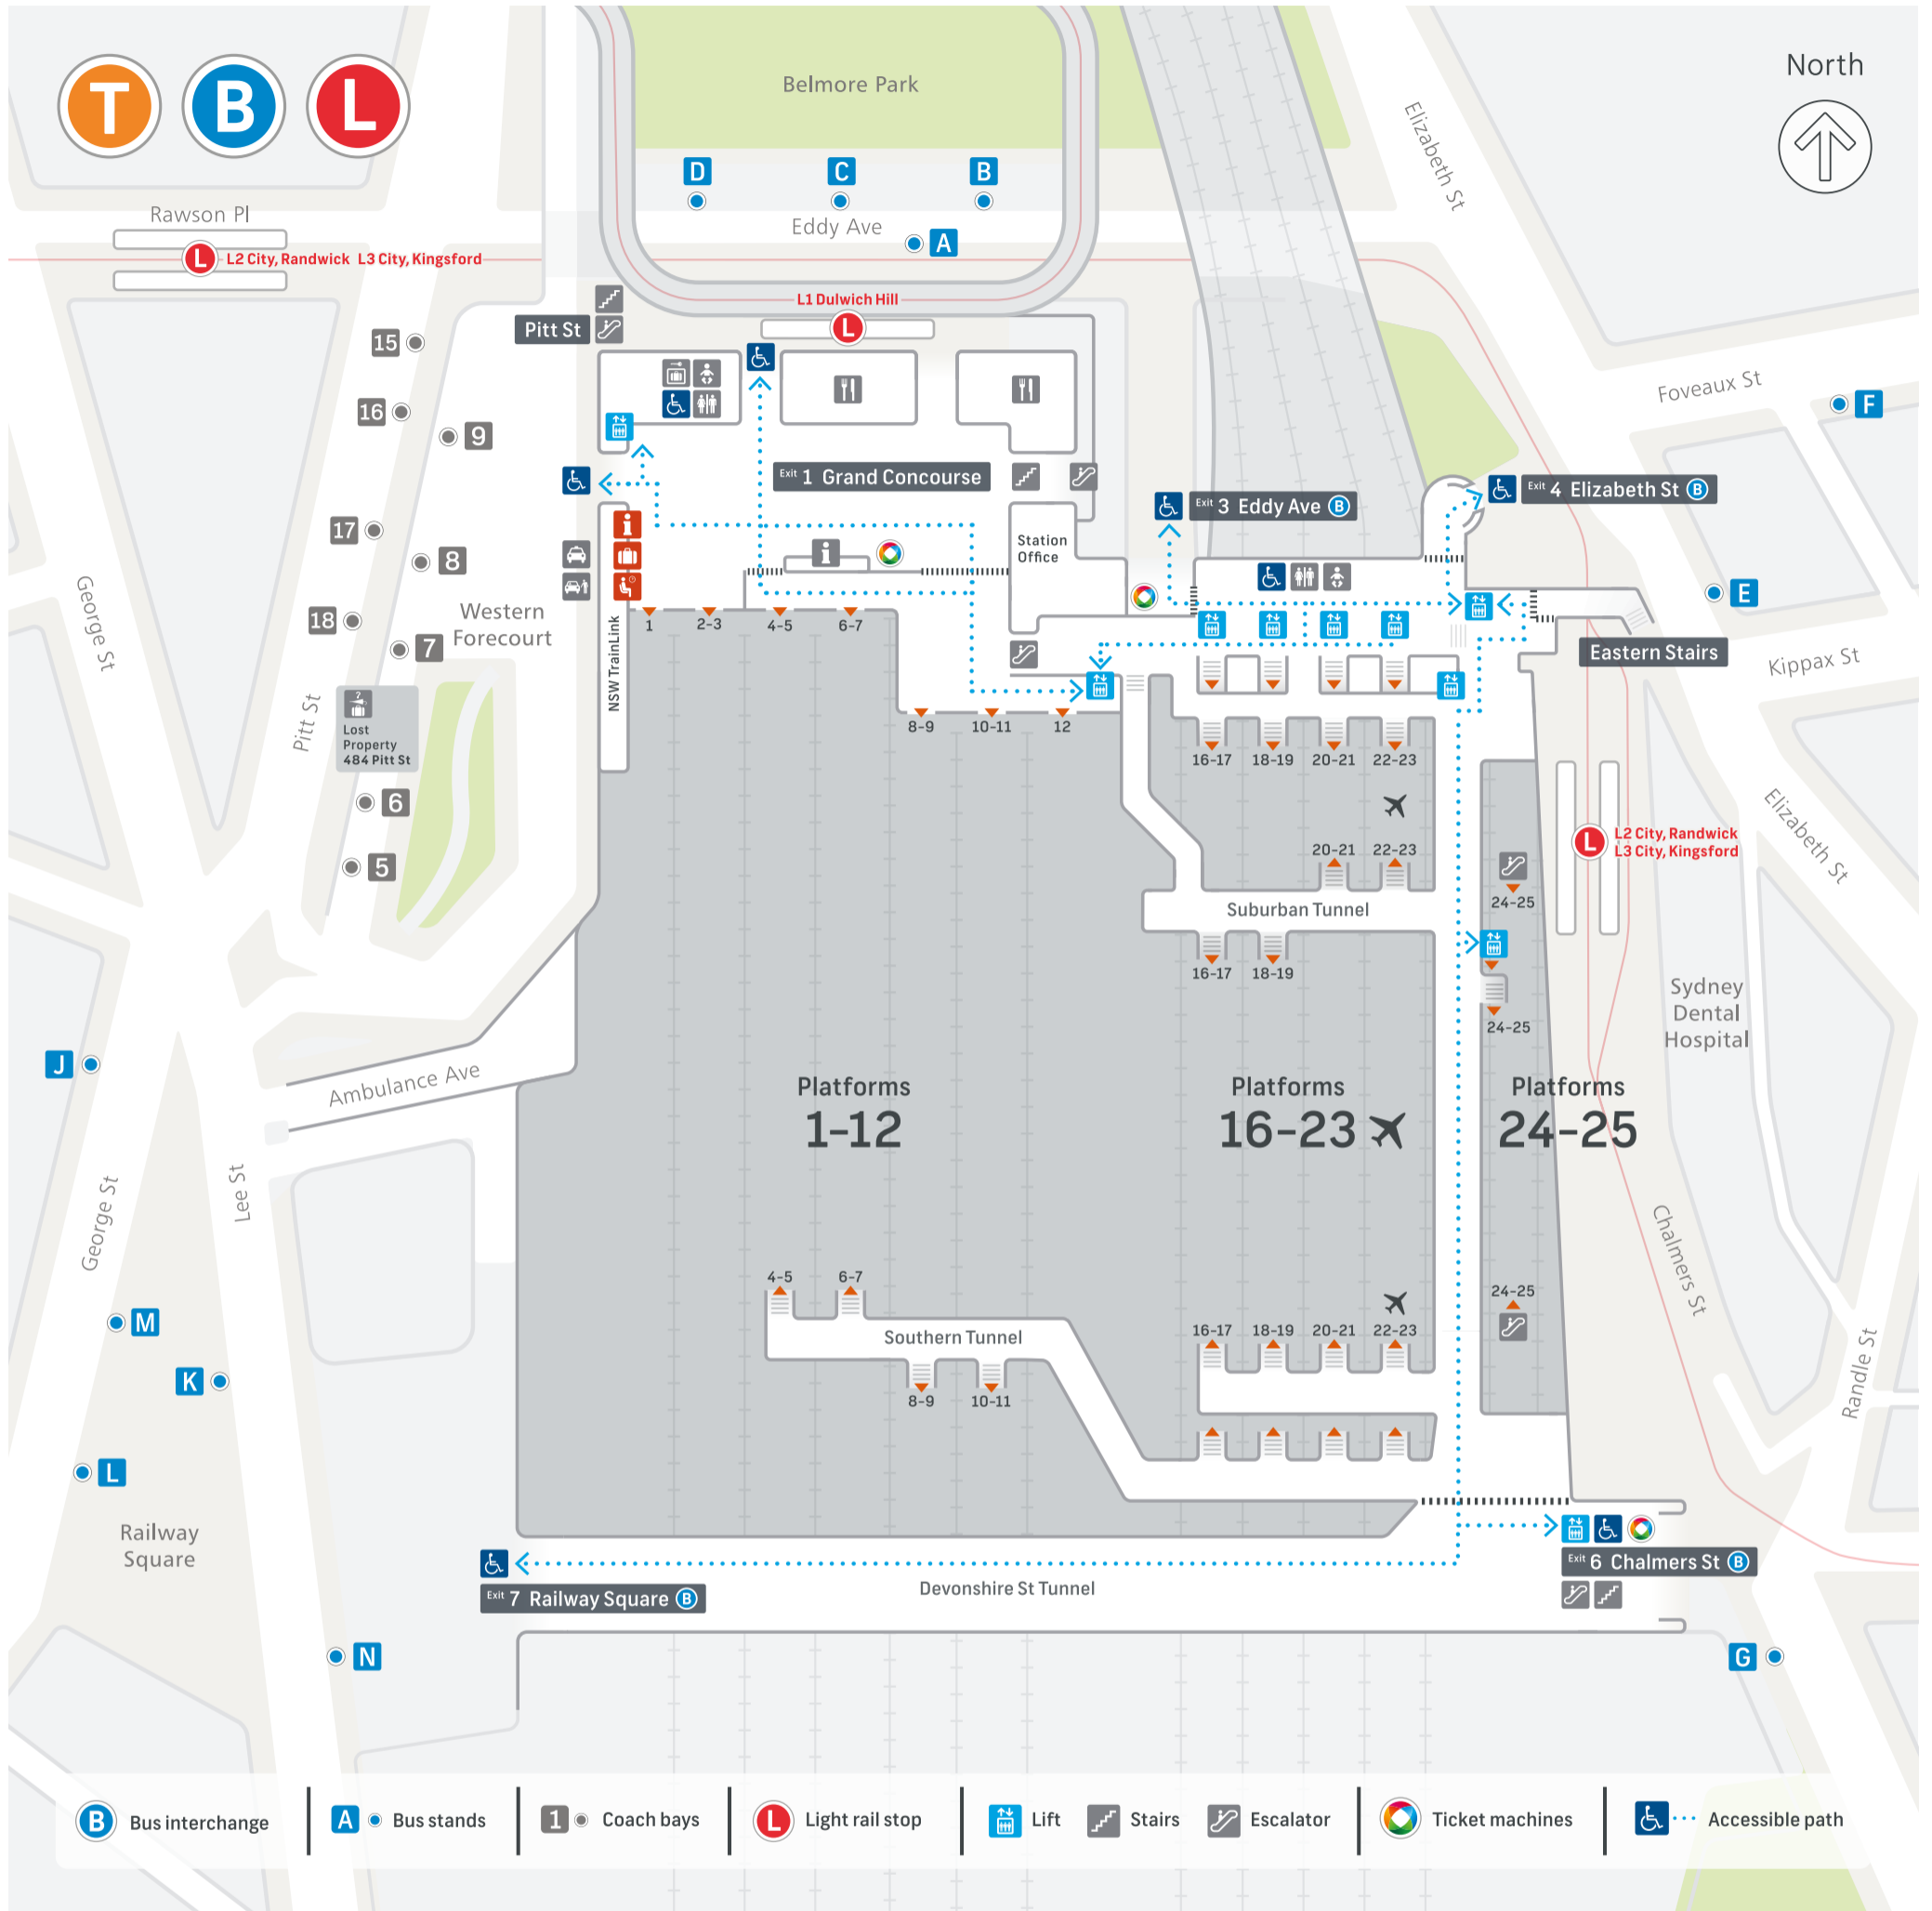

## Exit 1 Grand Concourse

- B Buses**  
Railway Square  
Stands J-N
- L Light Rail**  
L1 Dulwich Hill
- Coach**  
Bays 5-9  
Bays 15-18 on Pitt St
- Food and drink**
- Kiss and ride bay**
- Lost Property**  
484 Pitt St
- Secure luggage storage**
- Taxi rank**
- Toilets**
- Transport Information**  
Walk to Capitol Theatre  
Walk to Chinatown  
Walk to Paddy's Markets
- NSW TrainLink facilities**
- Regional Information**
- Luggage**  
check-in and collection
- Waiting Room**
- Indian Pacific check in**  
Wednesday only

## Exit 3 Eddy Ave

- B Buses**  
Eddy Ave  
Stands A-D
- Walk to Belmore Park
- Walk to Capitol Theatre
- Walk to Chinatown
- Walk to Paddy's Markets

## Exit 4 Elizabeth St

- B Buses**  
Elizabeth St  
Stands E-F
- L Light Rail**  
L2 City, Randwick  
L3 City, Kingsford
- Walk to Surry Hills
- Walk to Dental Hospital

## Exit 6 Chalmers St

- B Buses**  
Chalmers St  
Stand G
- L Light Rail**  
L2 City, Randwick  
L3 City, Kingsford
- Walk to Devonshire St
- Walk to Prince Alfred Park Pool
- Walk to Surry Hills