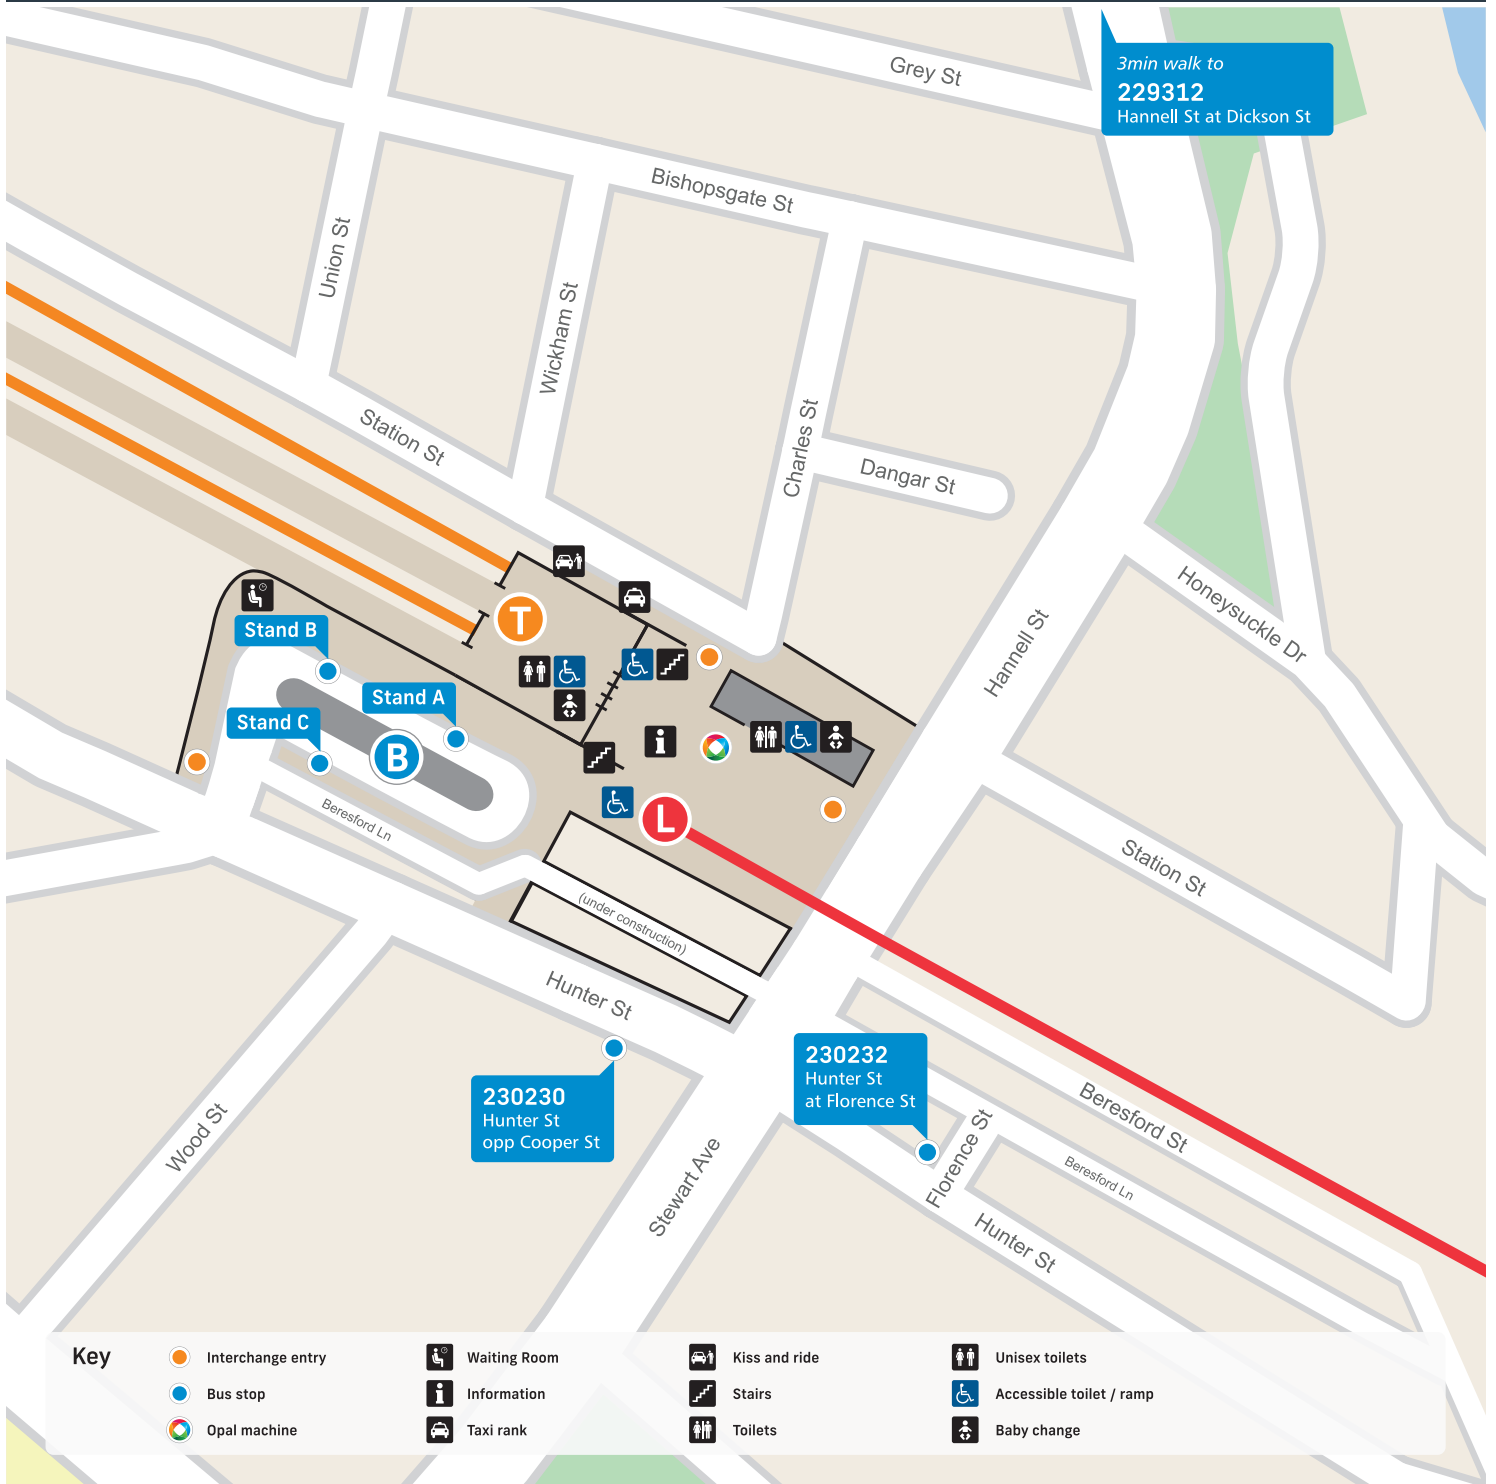

Public transport map

Key

- Interchange entry
- Bus stop
- Opal machine
- Waiting Room
- Information
- Taxi rank
- Kiss and ride
- Stairs
- Toilets
- Unisex toilets
- Accessible toilet / ramp
- Baby change

- Central Coast & Newcastle Line**
- Hunter Line**
- Newcastle Light Rail**

| Stand A |
|------------------------|
| Stop no: 230233 |
| 22 Charlestown |
| 130 Fingal Bay |
| 131 Fingal Bay |
| 138 Lemon Tree Passage |
| 140 Raymond Terrace |
| 160 Cessnock |
| 266 West Wallsend |

| Stand B |
|-----------------|
| Stop no: 230234 |
| Arrivals only |
| Stand C |
| Stop no: 230246 |
| 150 Taree |
| 151 Taree |
| 152 Hawks Nest |

| Hannell St at Dickson St |
|--------------------------|
| Stop no: 229312 |
| 24 Wallsend |
| 47 Jesmond |

| Hunter St opp Cooper St |
|-------------------------|
| Stop no: 230230 |
| 11 Charlestown |
| 12 Maryland |
| 13 Glendale |
| 26 Wallsend |
| 28 Mount Hutton |

| Hunter St at Florence St |
|--------------------------|
| Stop no: 230232 |
| 11 Newcastle |
| 12 Merewether Beach |
| 13 Newcastle |
| 22 Charlestown |
| 24 Marketown |
| 26 Newcastle West |
| 28 Newcastle West |
| 47 Marketown |