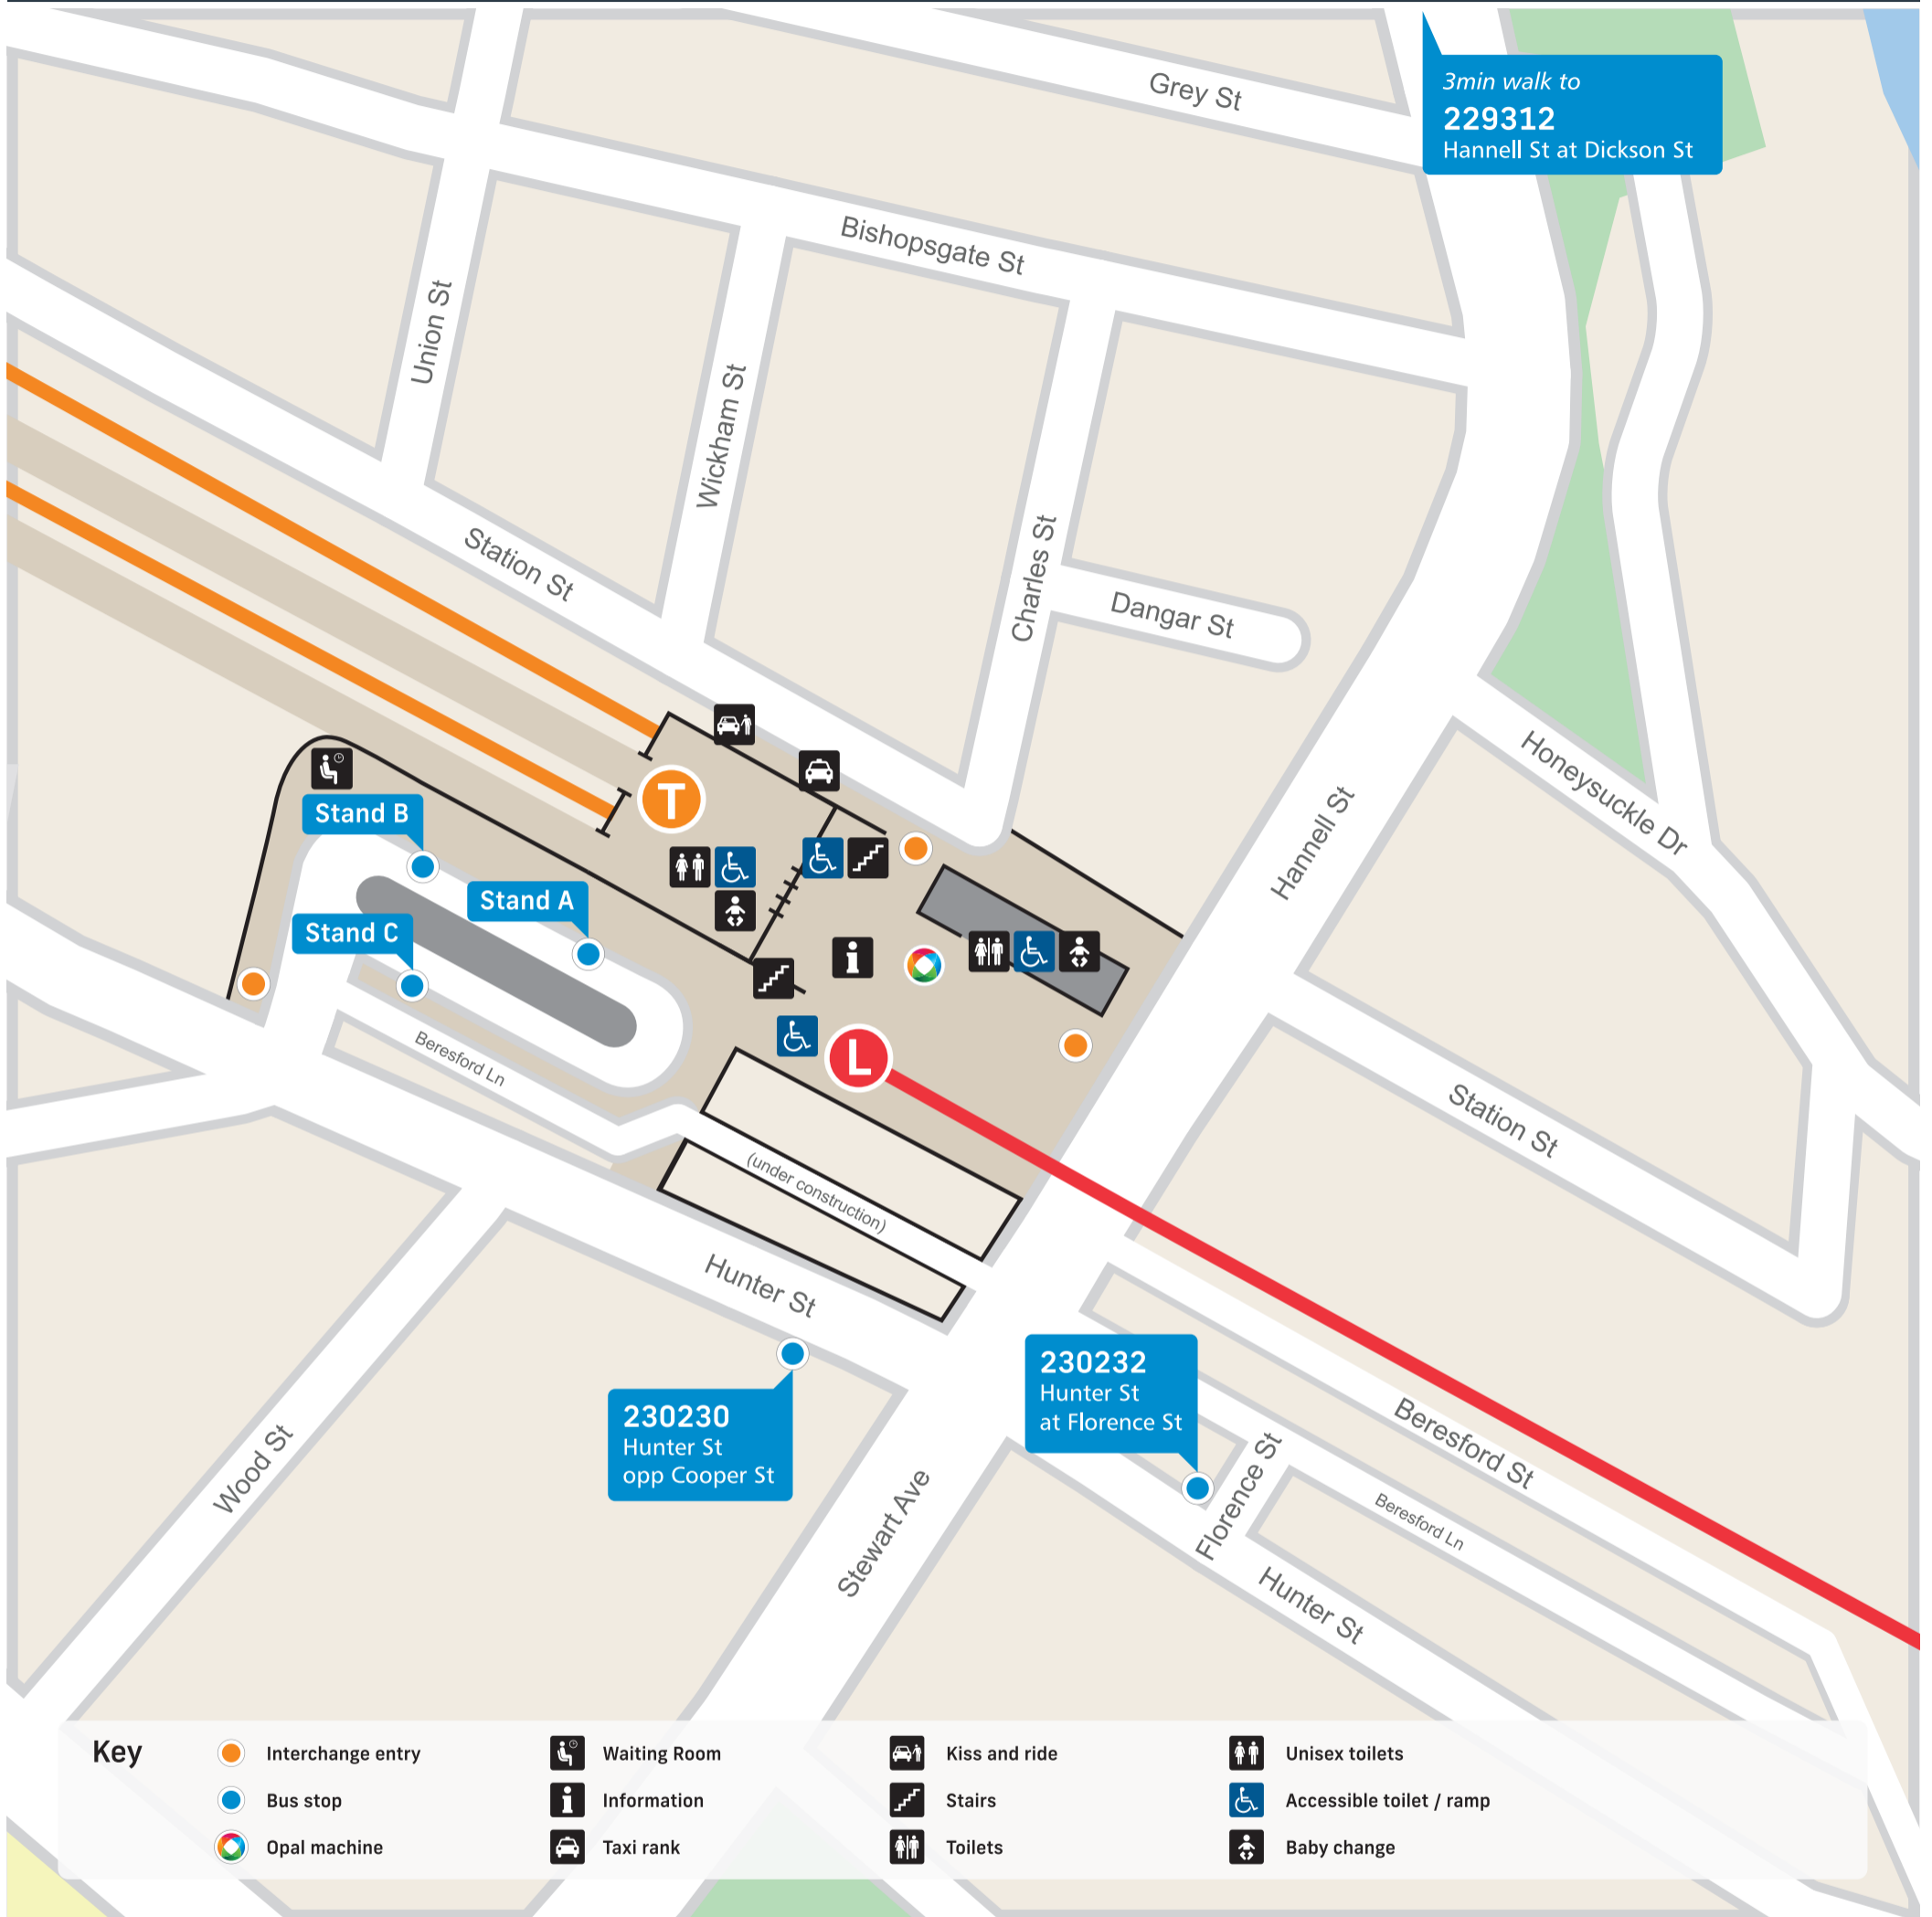

Public transport map

T Central Coast & Newcastle Line
Hunter Line

B

| Stand A |
|------------------------|
| Stop no. 230233 |
| 22 Charlestown |
| 130 Fingal Bay |
| 131 Fingal Bay |
| 138 Lemon Tree Passage |
| 140 Raymond Terrace |
| 160 Cessnock |
| 266 West Wallsend |

| Stand C |
|-----------------|
| Stop no. 230246 |
| 150 Taree |
| 151 Taree |
| 152 Hawks Nest |

| Hannell St at Dickson St |
|--------------------------|
| Stop no. 229312 |
| 24 Wallsend |
| 47 Jesmond |

| Hunter St opp Cooper St |
|-------------------------|
| Stop no. 230230 |
| 11 Charlestown |
| 12 Maryland |
| 13 Glendale |
| 23 Wallsend |
| 26 Wallsend |
| 28 Mount Hutton |

| Hunter St at Florence St |
|--------------------------|
| Stop no. 230232 |
| 11 Newcastle |
| 12 Merewether Beach |
| 13 Newcastle |
| 22 Charlestown |
| 23 Newcastle West |
| 24 Marketown |
| 26 Newcastle West |
| 28 Newcastle West |
| 47 Marketown |

L Newcastle Light Rail

| Stand B |
|-----------------|
| Stop no. 230234 |
| Arrivals only |