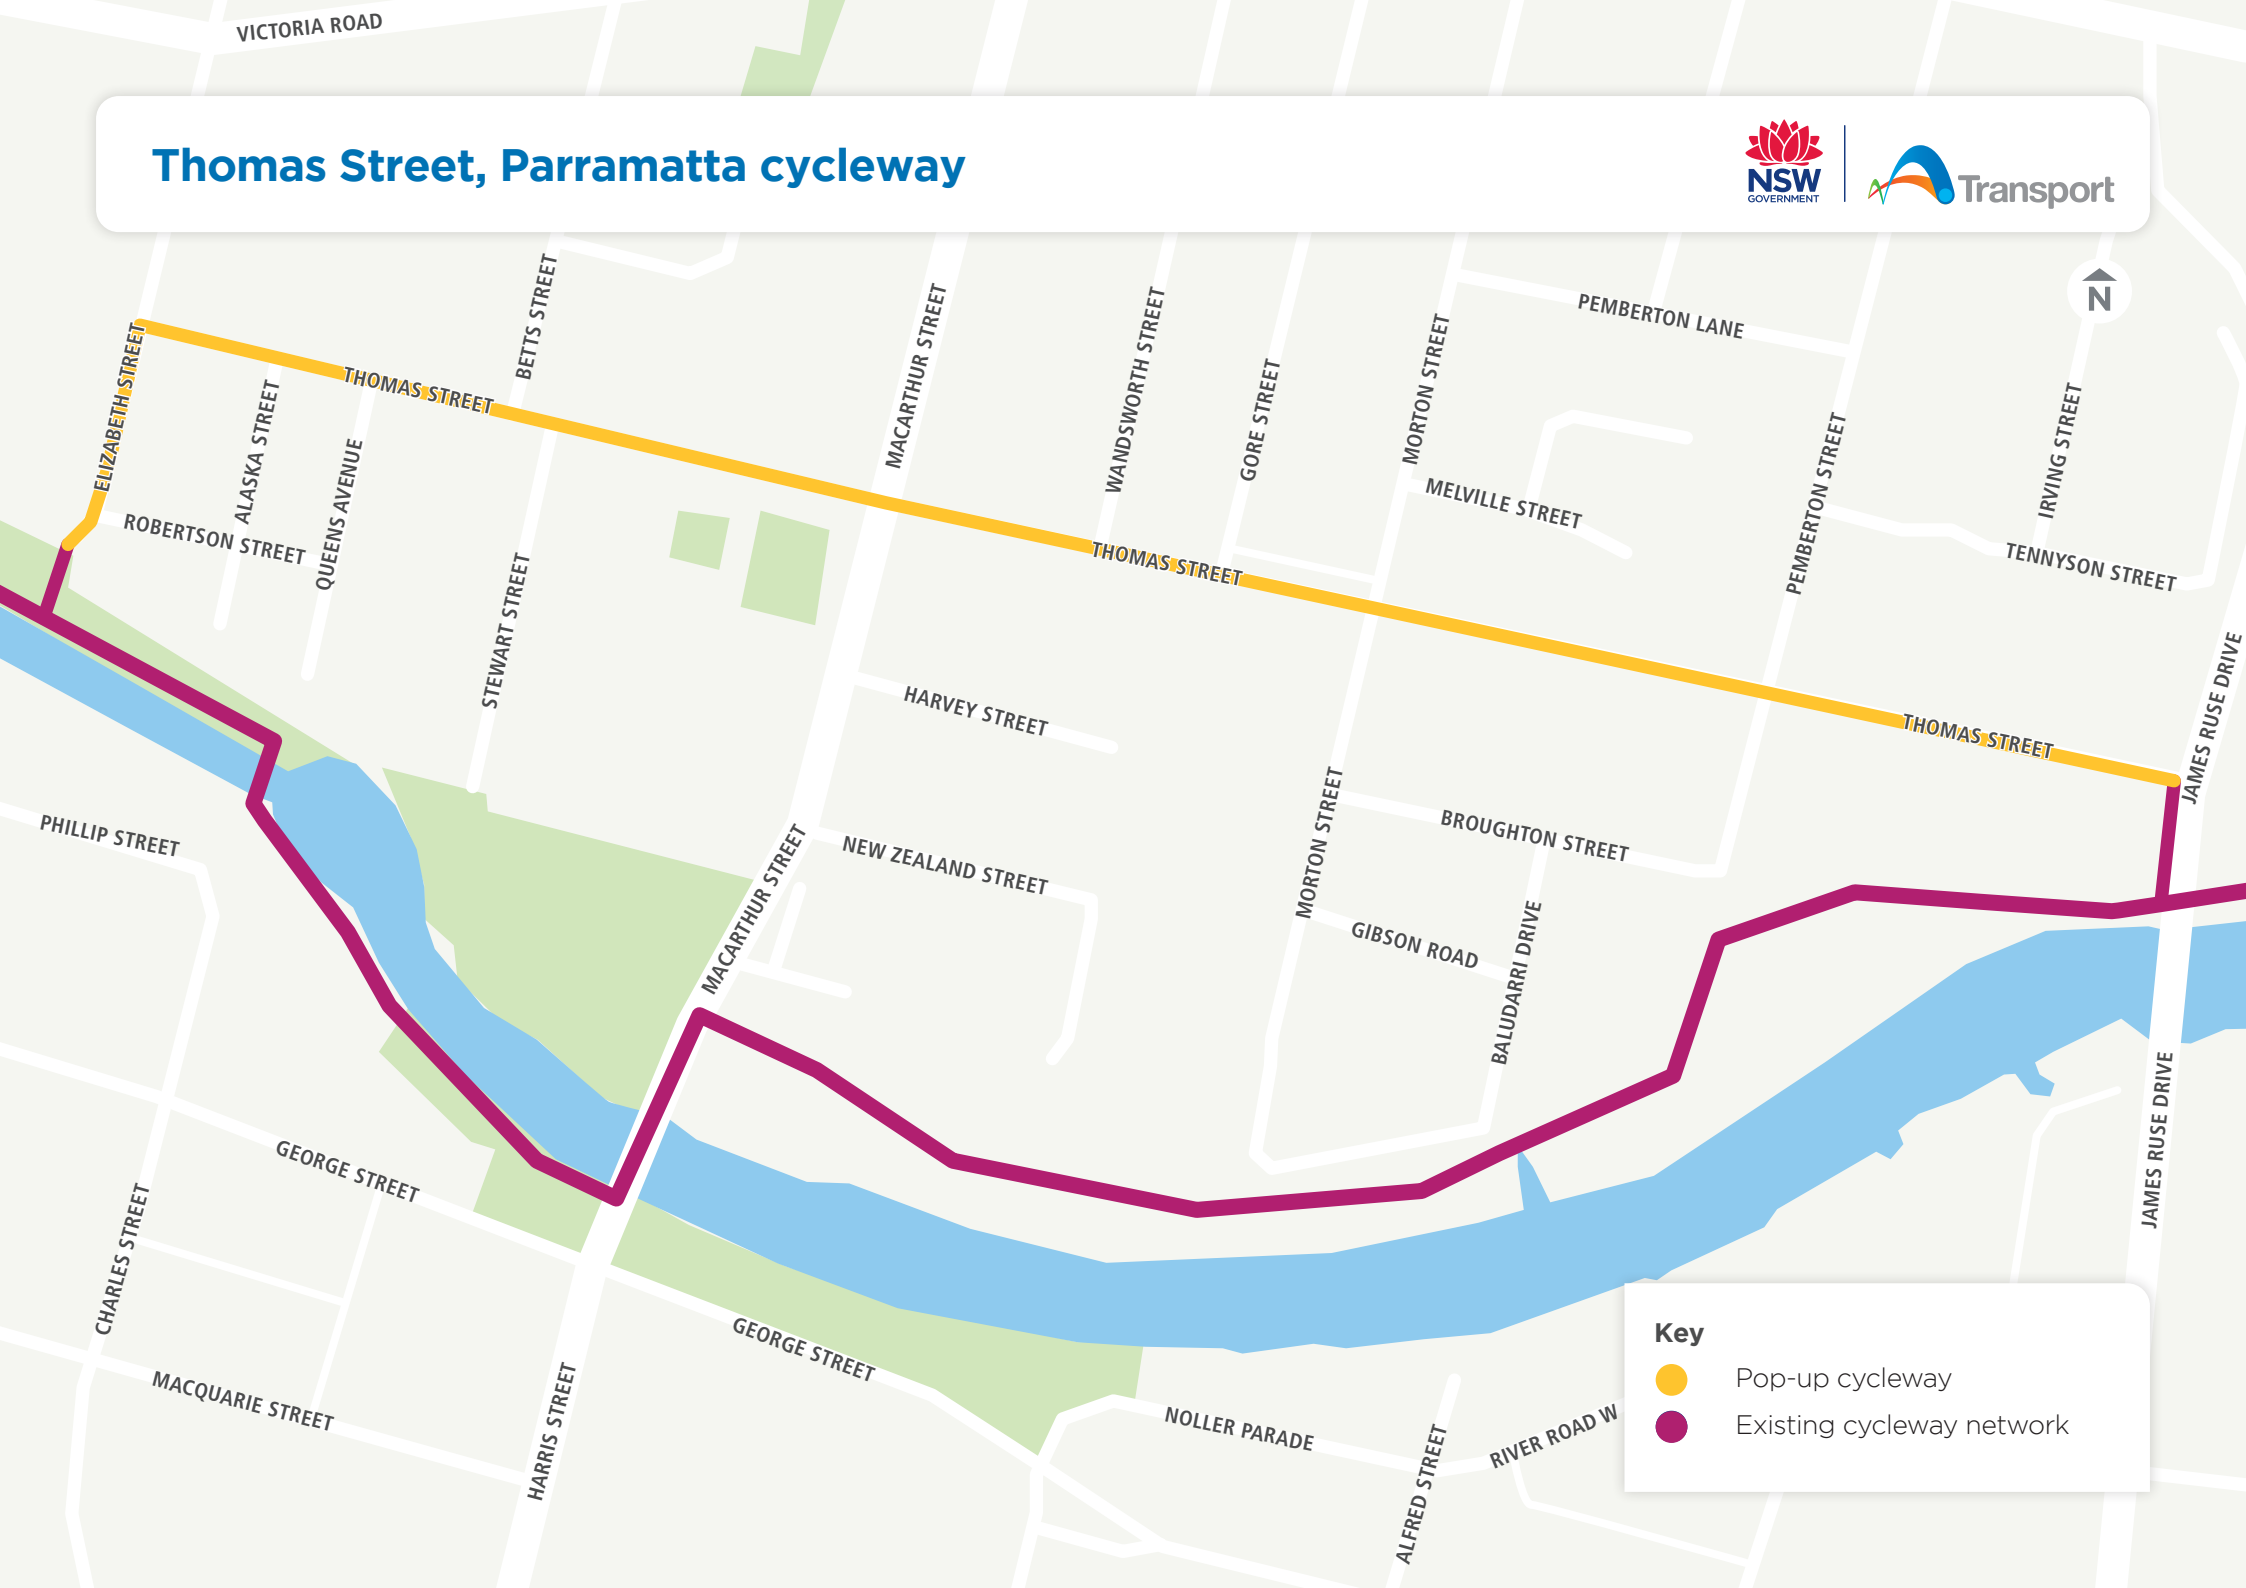

Thomas Street, Parramatta cycleway

Key

-  Pop-up cycleway
-  Existing cycleway network