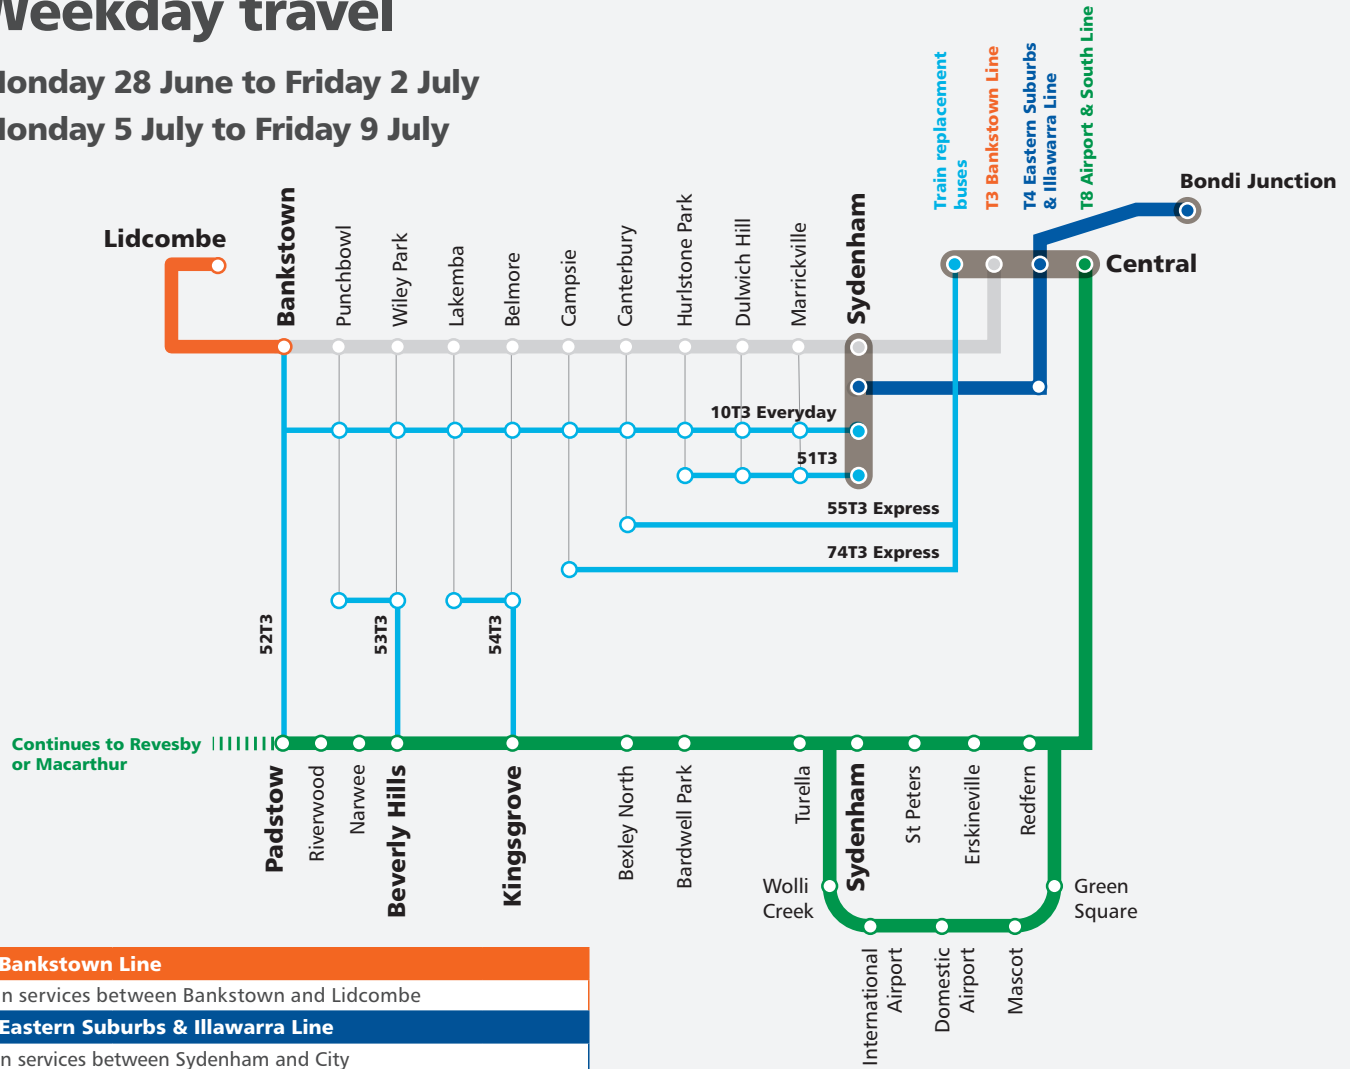

# Weekday travel

Monday 28 June to Friday 2 July

Monday 5 July to Friday 9 July

T3 Bankstown Line		
Train services between Bankstown and Lidcombe		
T4 Eastern Suburbs & Illawarra Line		
Train services between Sydenham and City		
T8 Airport & South Line		
Train services to and from City via Sydenham or the Airport		
Train replacement bus services		
10T3	Bankstown all stations to Sydenham	Everyday
51T3	Hurlstone Park all stations to Sydenham	Weekdays
52T3	Bankstown to Padstow	Weekdays
53T3	Punchbowl, Wiley Park, Beverly Hills	Weekdays
54T3	Lakemba, Belmore, Kingsgrove	Weekdays
55T3	Canterbury to Central express	Weekdays
74T3	Campsie to Central express	Weekdays

**B** Regular bus services will continue to operate on all routes.

- Legend**
- T3 Bankstown Line - closed 28 June to 11 July
  - Train replacement bus stop
  - T3 Bankstown Line
  - T4 Eastern Suburbs & Illawarra Line
  - T8 Airport & South Line via Sydenham or the Airport