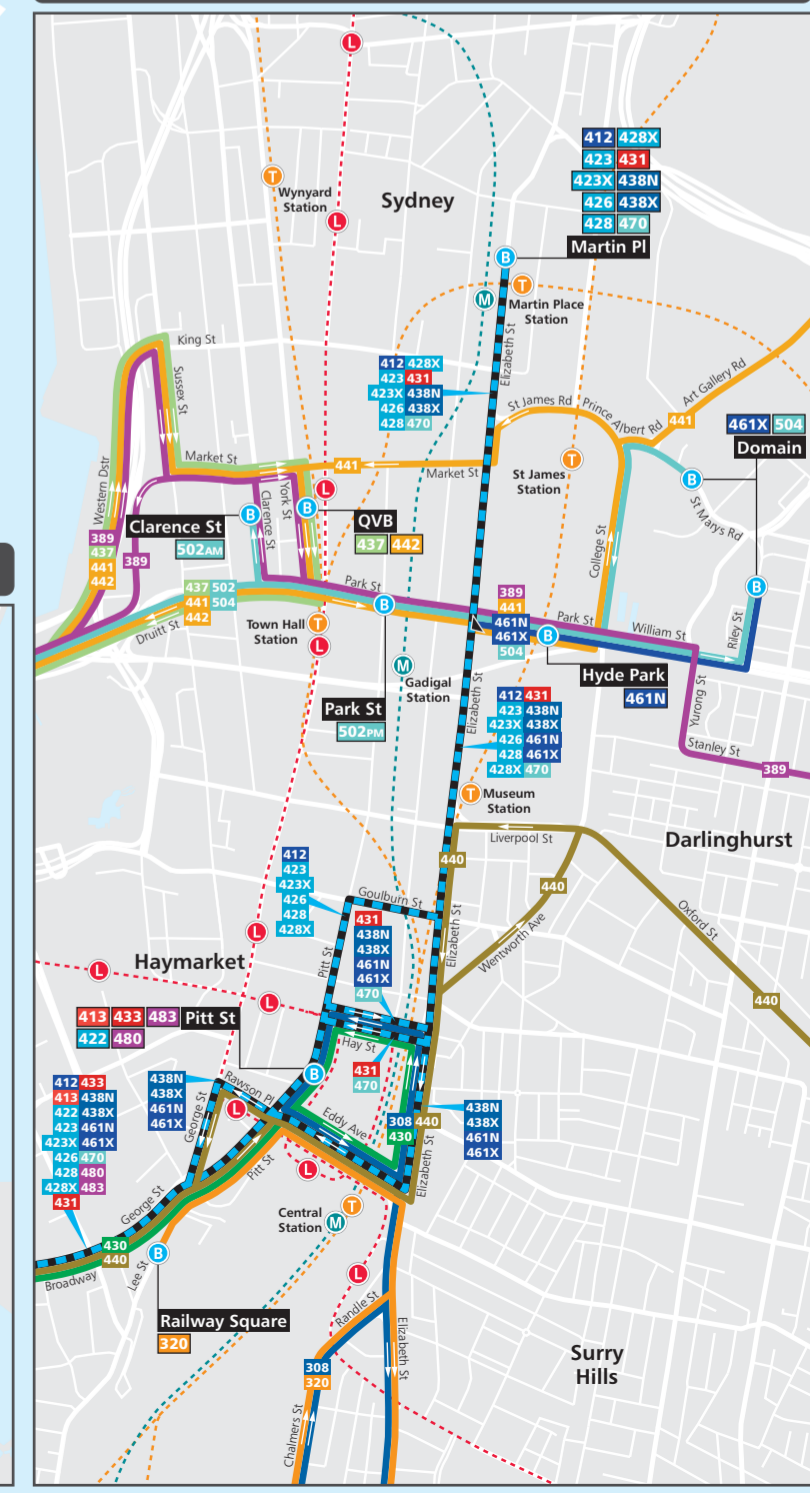

Rhodes to Macquarie Park inset

Continues on Rhodes to Macquarie Park inset

Continues on Rhodes to Macquarie Park inset

Hunters Hill inset

Chatswood inset

TRANSIT SYSTEMS logo and legend for bus routes, including icons for bus route, diversion/extended route, multiple routes on corridor, and bus route number.

Legend for transit stations, including icons for Metro Station, Train Station, Bus Route Terminus, Ferry Wharf, and Light Rail Stop.

City inset

Sans Souci to Miranda inset

Continues on main map