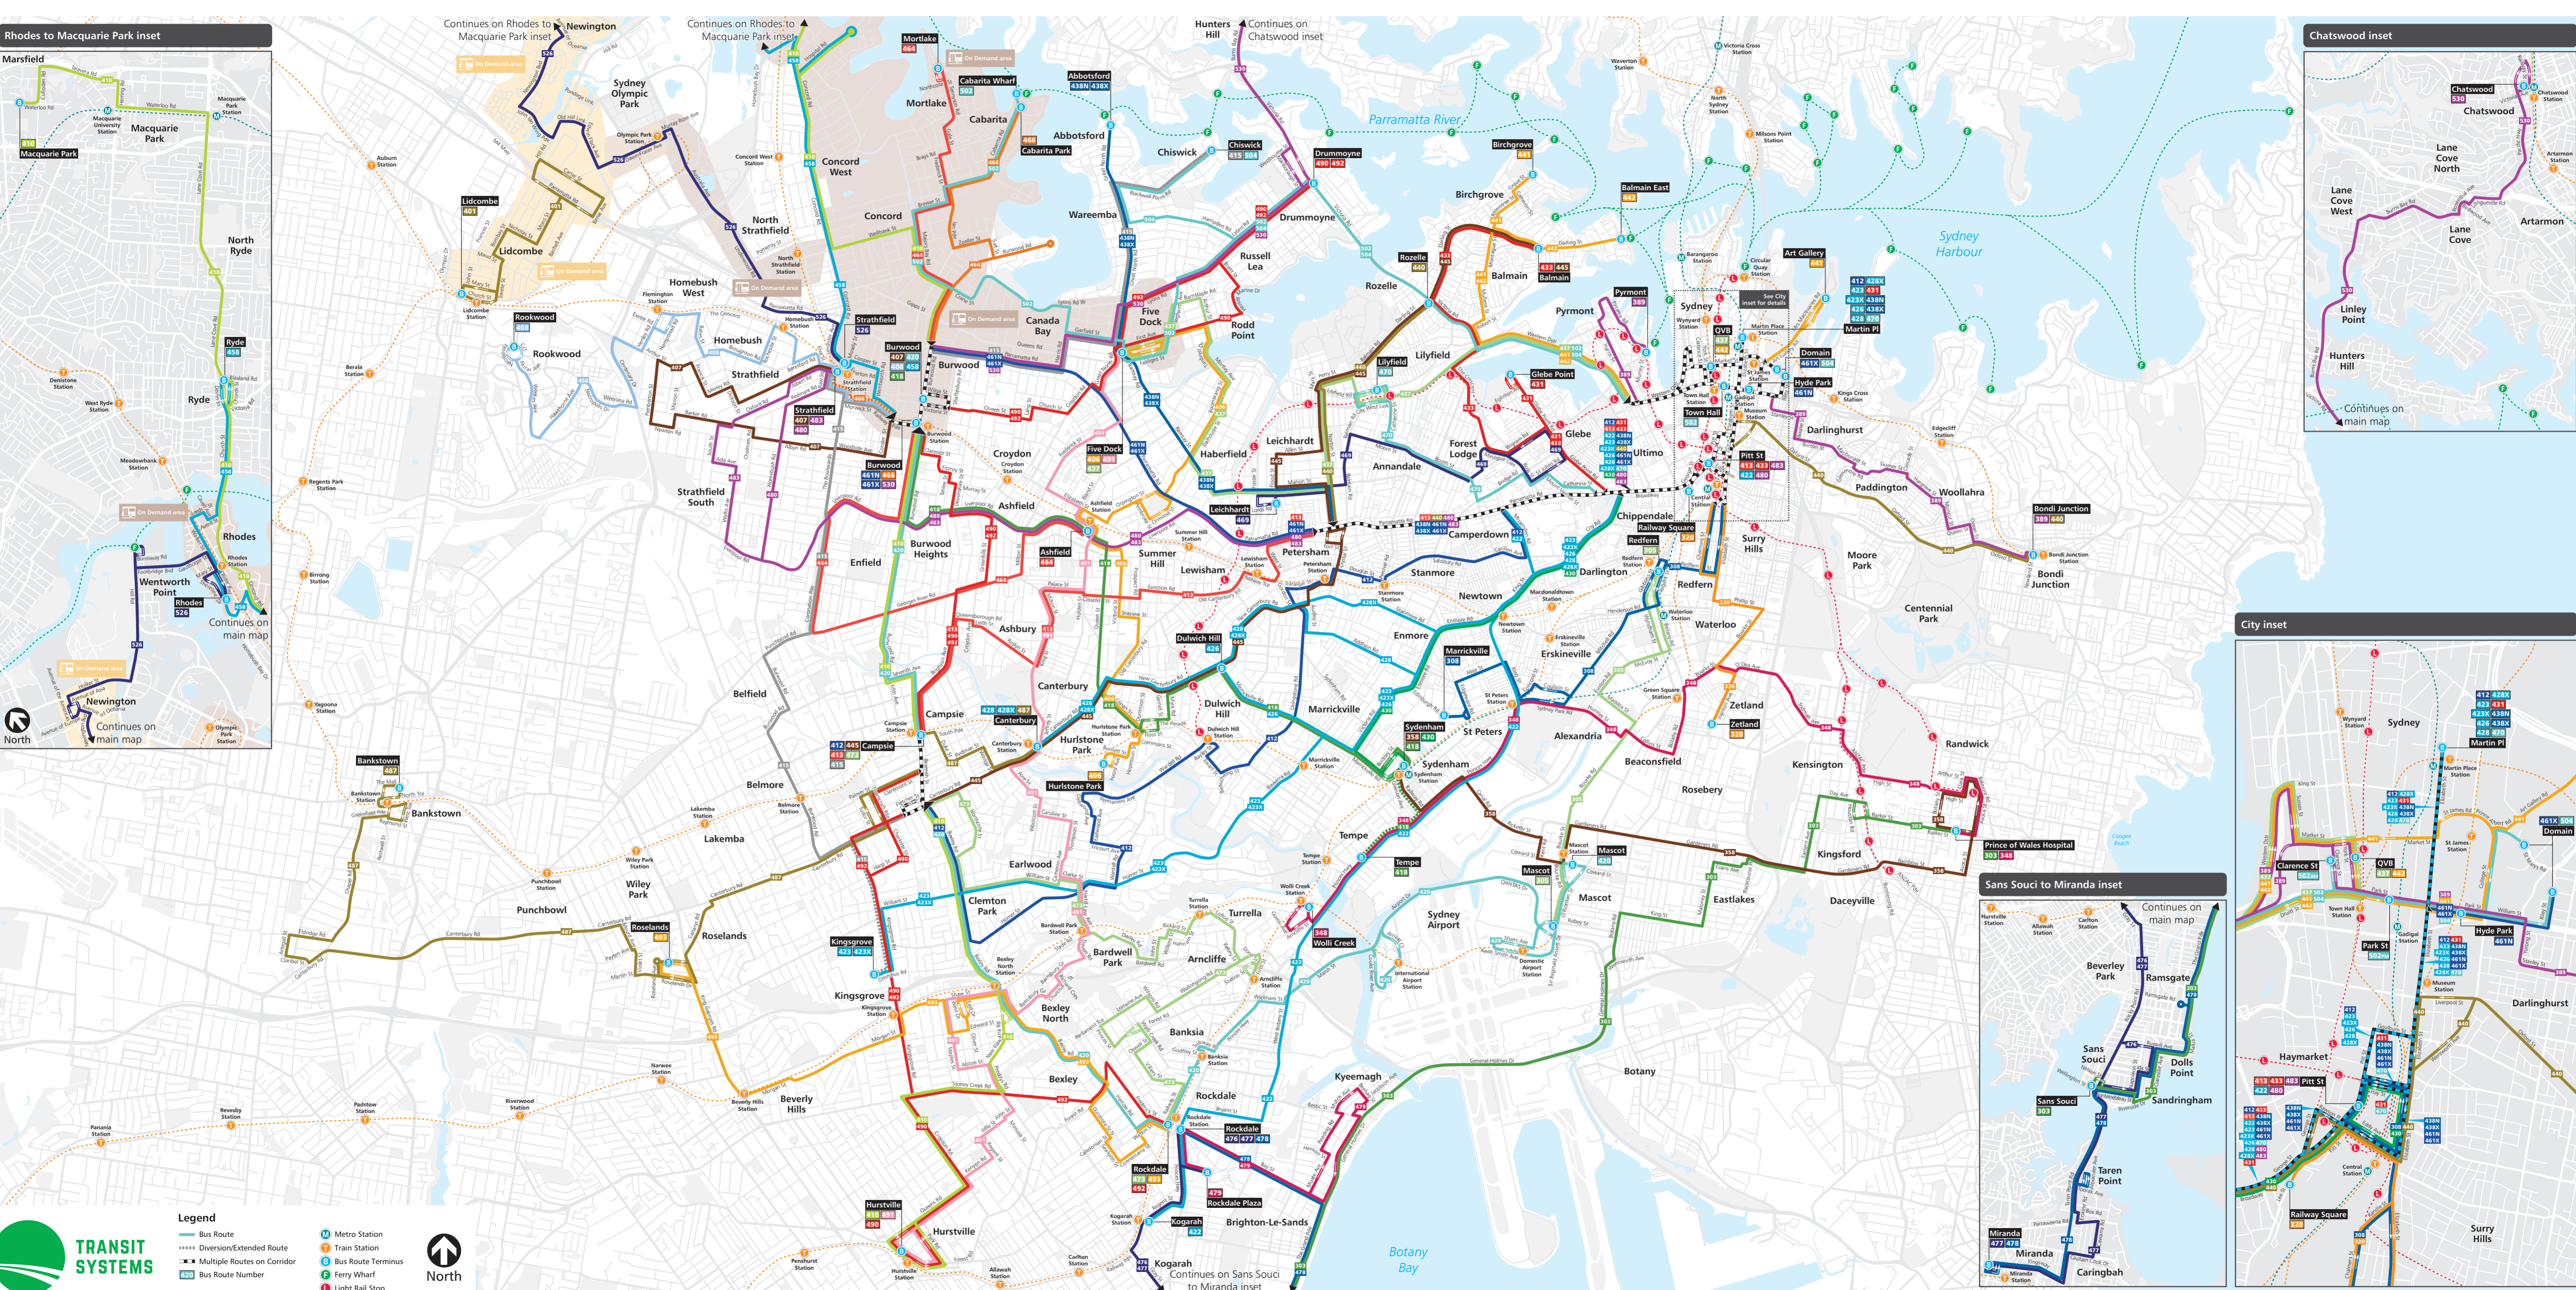

Rhodes to Macquarie Park inset

Continues on Rhodes to Macquarie Park inset

Continues on Rhodes to Macquarie Park inset

Hunters Hill inset

Chatswood inset

TRANSIT SYSTEMS logo and legend for bus routes, including icons for bus route, diversion/extended route, multiple routes on corridor, and bus route number.

Legend for transit stations, including icons for Metro Station, Train Station, Bus Route Terminus, Ferry Wharf, and Light Rail Stop.

City inset

Sans Souci to Miranda inset

Continues on main map