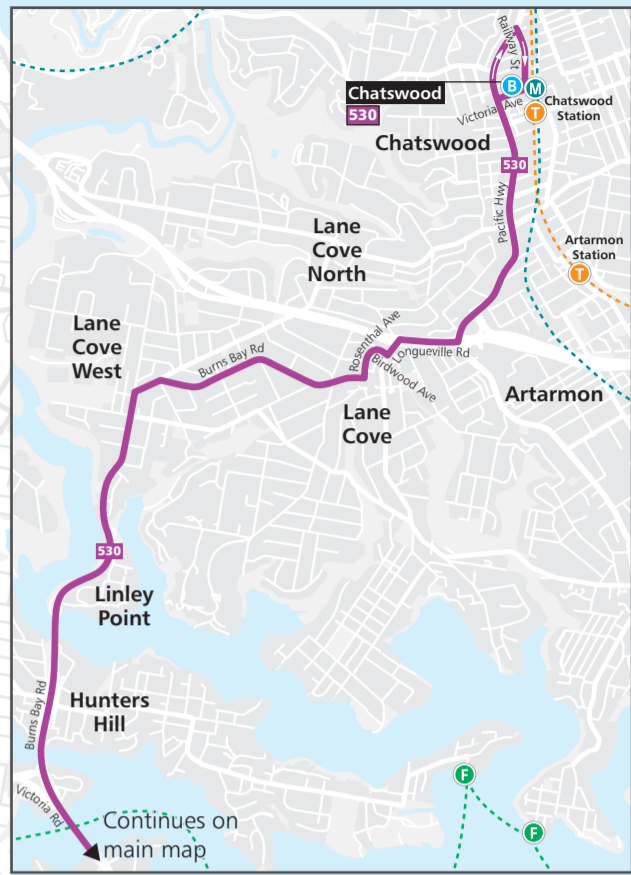

Rhodes to Macquarie Park inset

Continues on Rhodes to Macquarie Park inset

Continues on Rhodes to Macquarie Park inset

Hunters Hill inset

Chatswood inset

TRANSIT SYSTEMS logo and legend for bus routes, including icons for bus route, diversion/extended route, multiple routes on corridor, and bus route number.

Legend for transit stations, including icons for Metro Station, Train Station, Bus Route Terminus, Ferry Wharf, and Light Rail Stop.

City inset

Sans Souci to Miranda inset

Continues on main map