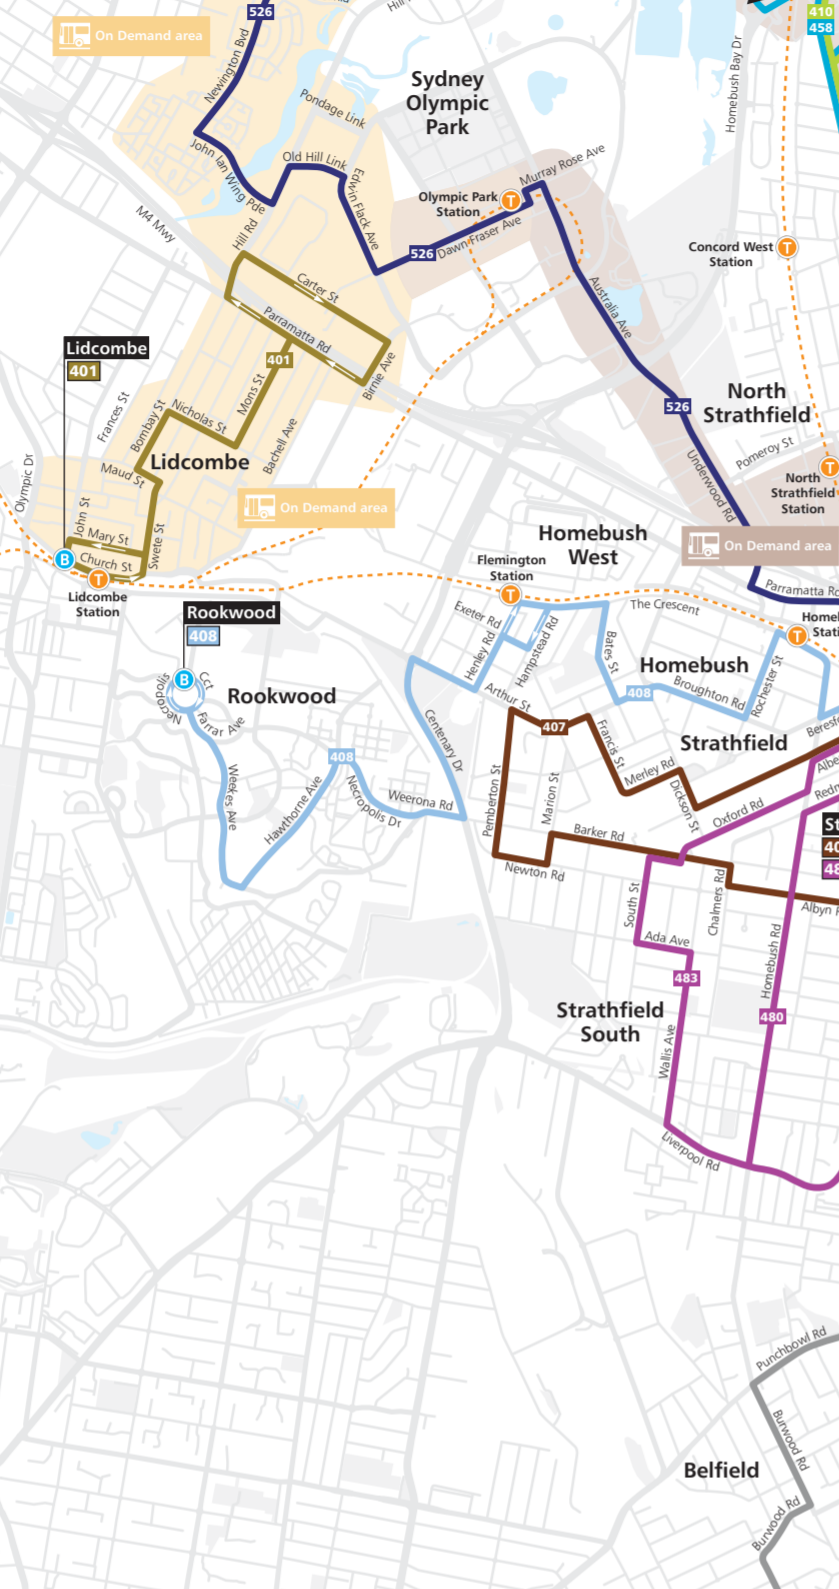

Rhodes to Macquarie Park inset

Continues on Rhodes to Macquarie Park inset

Continues on Rhodes to Macquarie Park inset

Hunters Hill inset

Chatswood inset

TRANSIT SYSTEMS logo and legend for bus routes, including icons for bus route, diversion/extended route, multiple routes on corridor, and bus route number.

Legend for transit stations, including icons for Metro Station, Train Station, Bus Route Terminus, Ferry Wharf, and Light Rail Stop.

City inset

Sans Souci to Miranda inset

Continues on main map