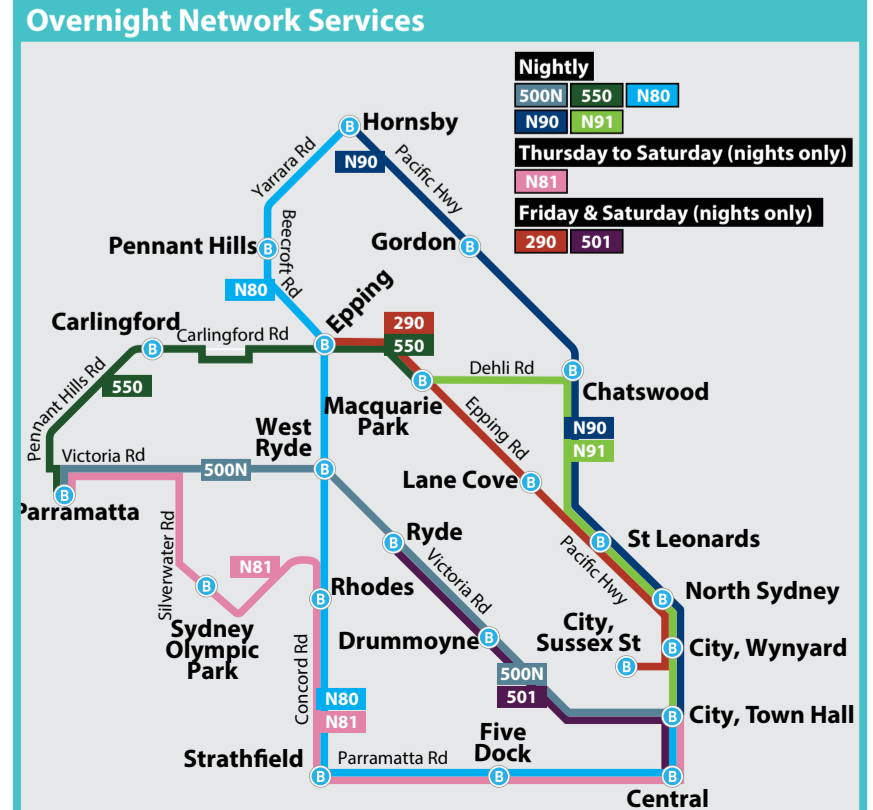

**Legend**

- Multiple Routes (dashed line)
- Common Route (solid line)
- Occasional Diversion (dotted line)
- Route Number (number in box)
- Terminus (circle with dot)
- Metro Station (circle with 'M')
- Train Station (circle with 'T')
- Ferry Wharf (circle with 'F')
- Shopping Centres (shopping bag icon)
- Hospitals (cross icon)