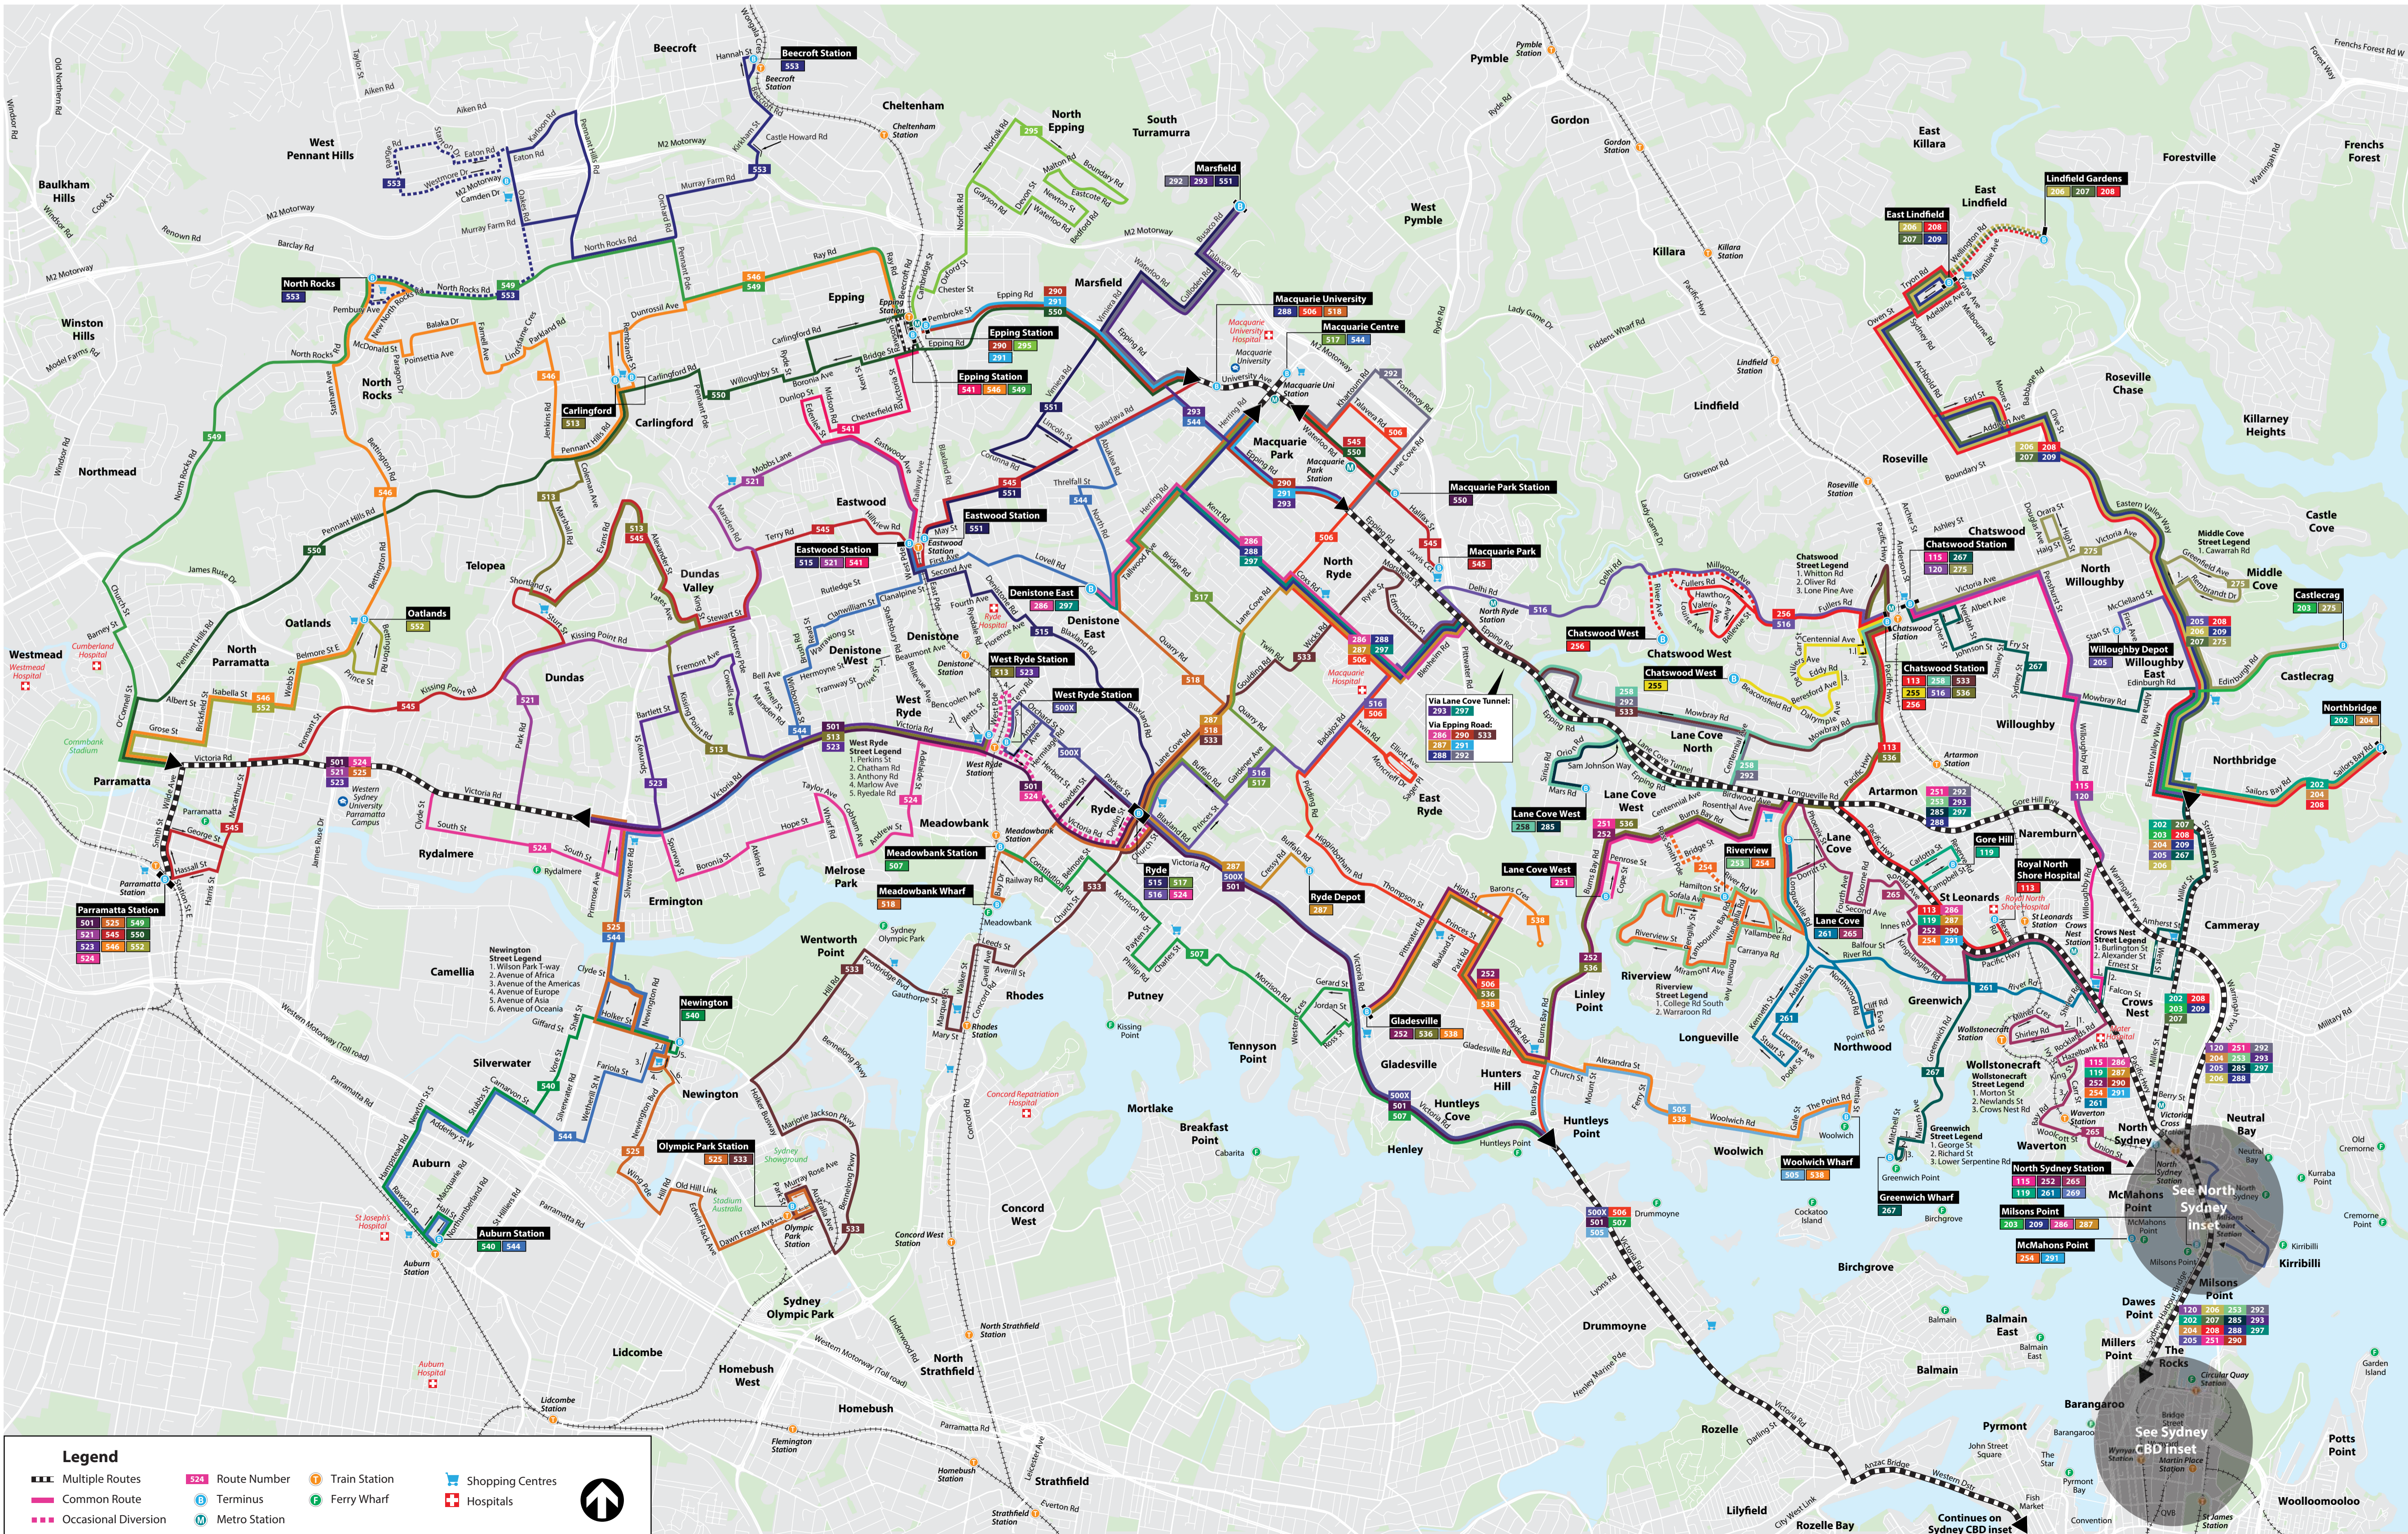

**Legend**

- Multiple Routes (dashed line)
- Common Route (solid line)
- Occasional Diversion (dotted line)
- Route Number (number in box)
- Terminus (circle with dot)
- Metro Station (circle with 'M')
- Train Station (circle with 'T')
- Ferry Wharf (circle with 'F')
- Shopping Centres (shopping bag icon)
- Hospitals (cross icon)