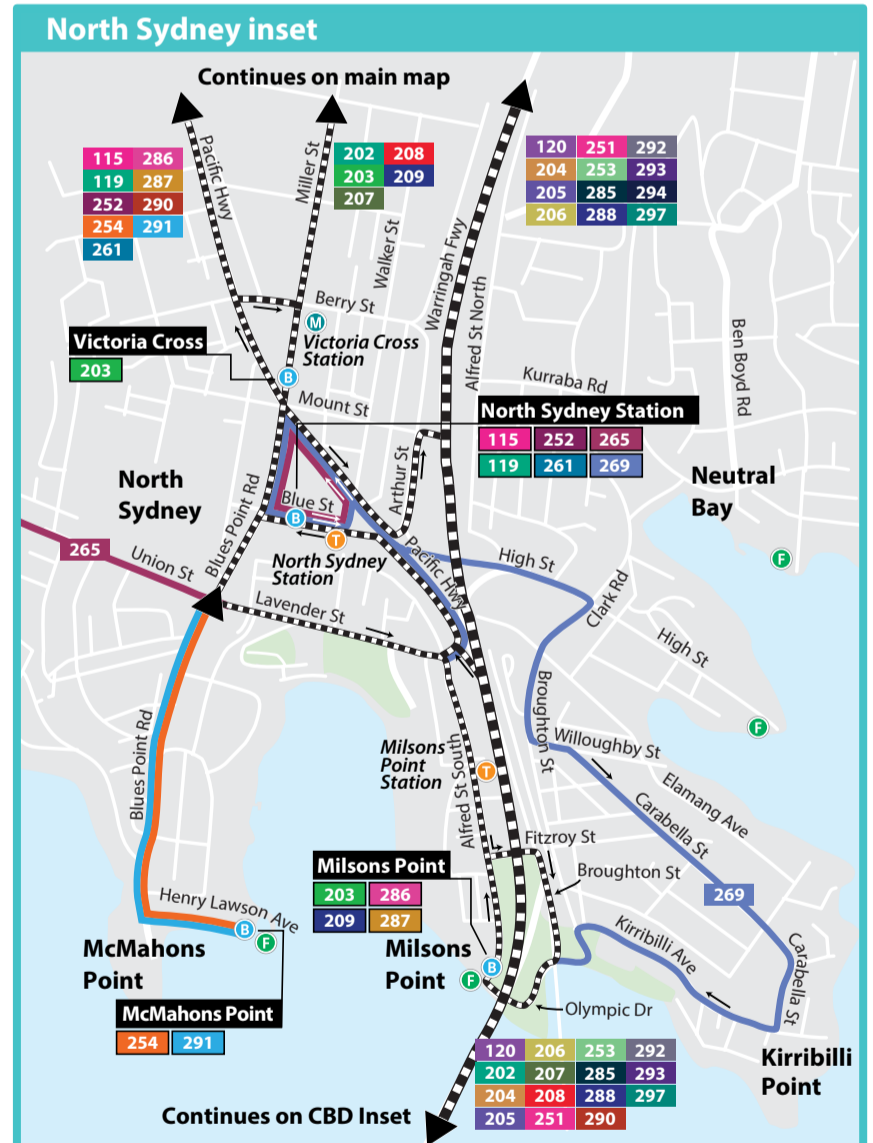

**Legend**

- Multiple Routes (dashed line)
- Common Route (solid line)
- Occasional Diversion (dotted line)
- Route Number (number in box)
- Terminus (circle with dot)
- Metro Station (circle with 'M')
- Train Station (circle with 'T')
- Ferry Wharf (circle with 'F')
- Shopping Centres (shopping bag icon)
- Hospitals (cross icon)