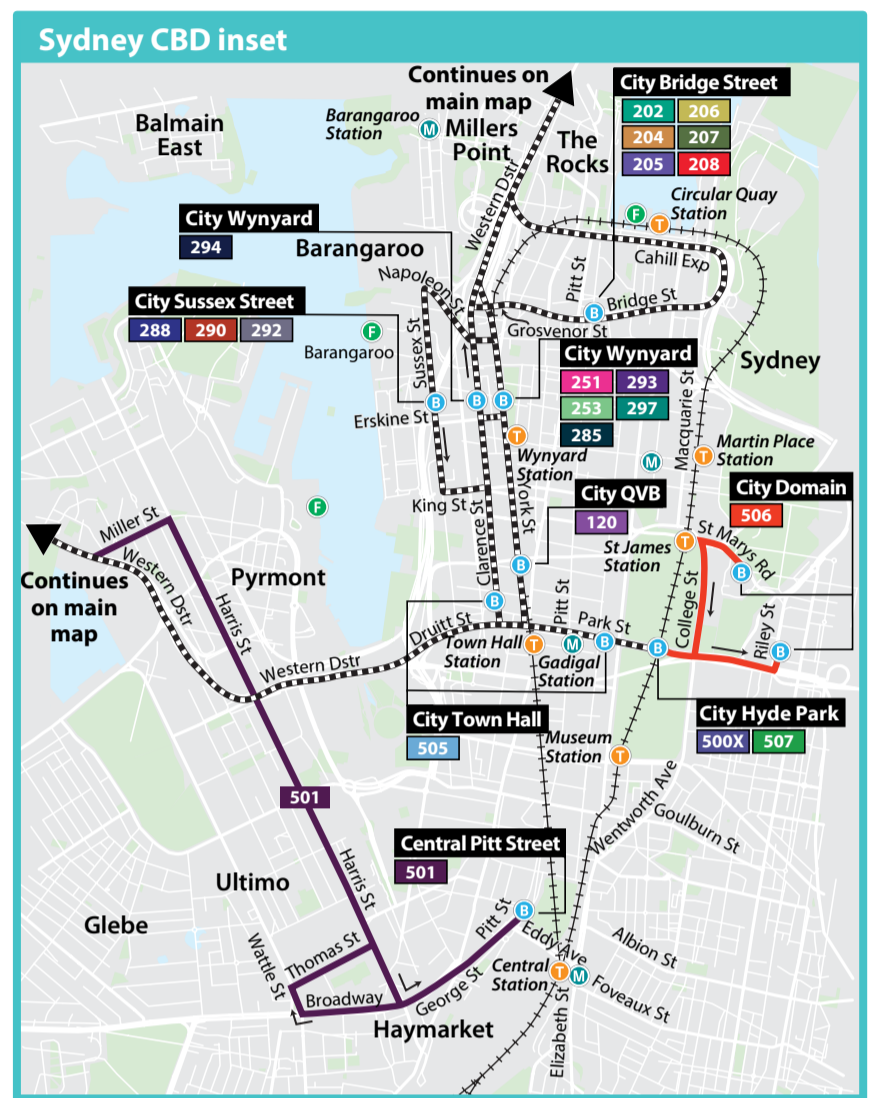

**Legend**

- Multiple Routes (dashed line)
- Common Route (solid line)
- Occasional Diversion (dotted line)
- Route Number (number in box)
- Terminus (circle with dot)
- Metro Station (circle with 'M')
- Train Station (circle with 'T')
- Ferry Wharf (circle with 'F')
- Shopping Centres (shopping bag icon)
- Hospitals (cross icon)