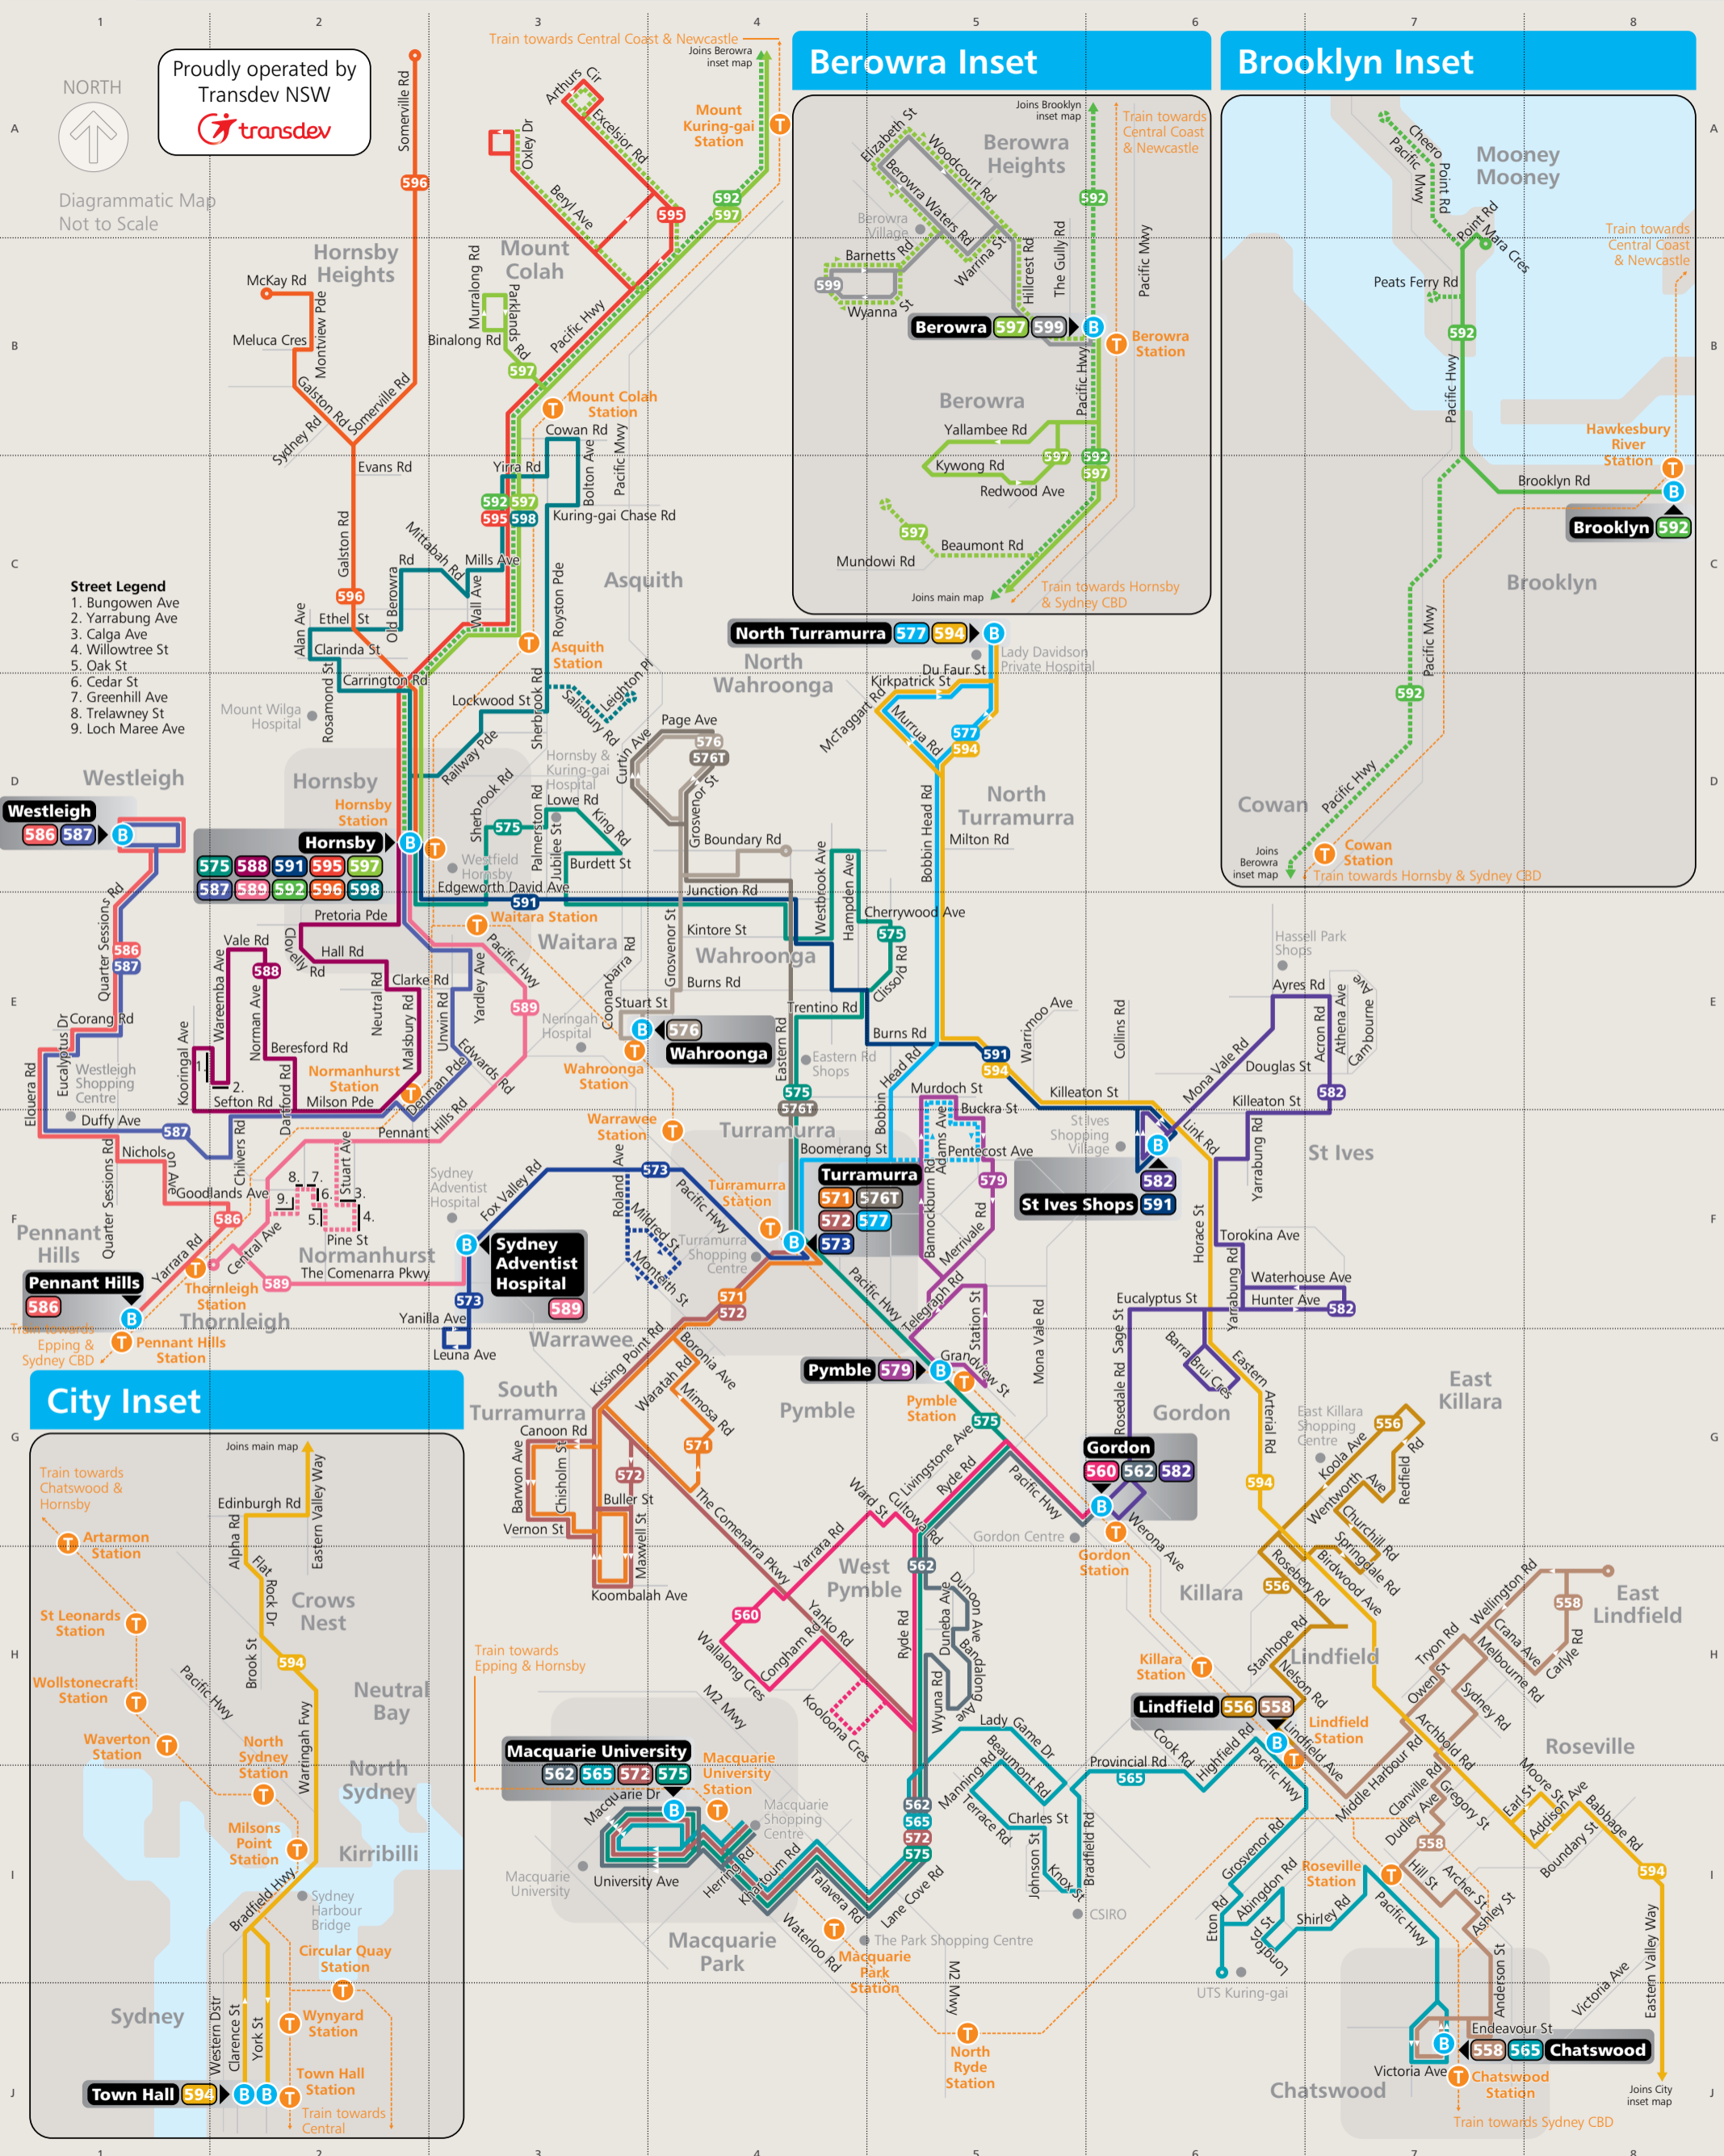

Chatswood, Hornsby and Berowra bus network map

Proudly operated by
Transdev NSW

NORTH

Diagrammatic Map
Not to Scale

- Street Legend**
- Bungowen Ave
 - Yarrabung Ave
 - Calga Ave
 - Willowtree St
 - Oak St
 - Cedar St
 - Greenhill Ave
 - Trelawney St
 - Loch Maree Ave

Key

- Bus route
- Occasional journey
- Train line/station
- Bus route number
- Bus terminus

Effective from 2 December 2018

It's easy to plan your trip

On the web
transportnsw.info

Questions and feedback
Phone 131 500
NRS 133 677