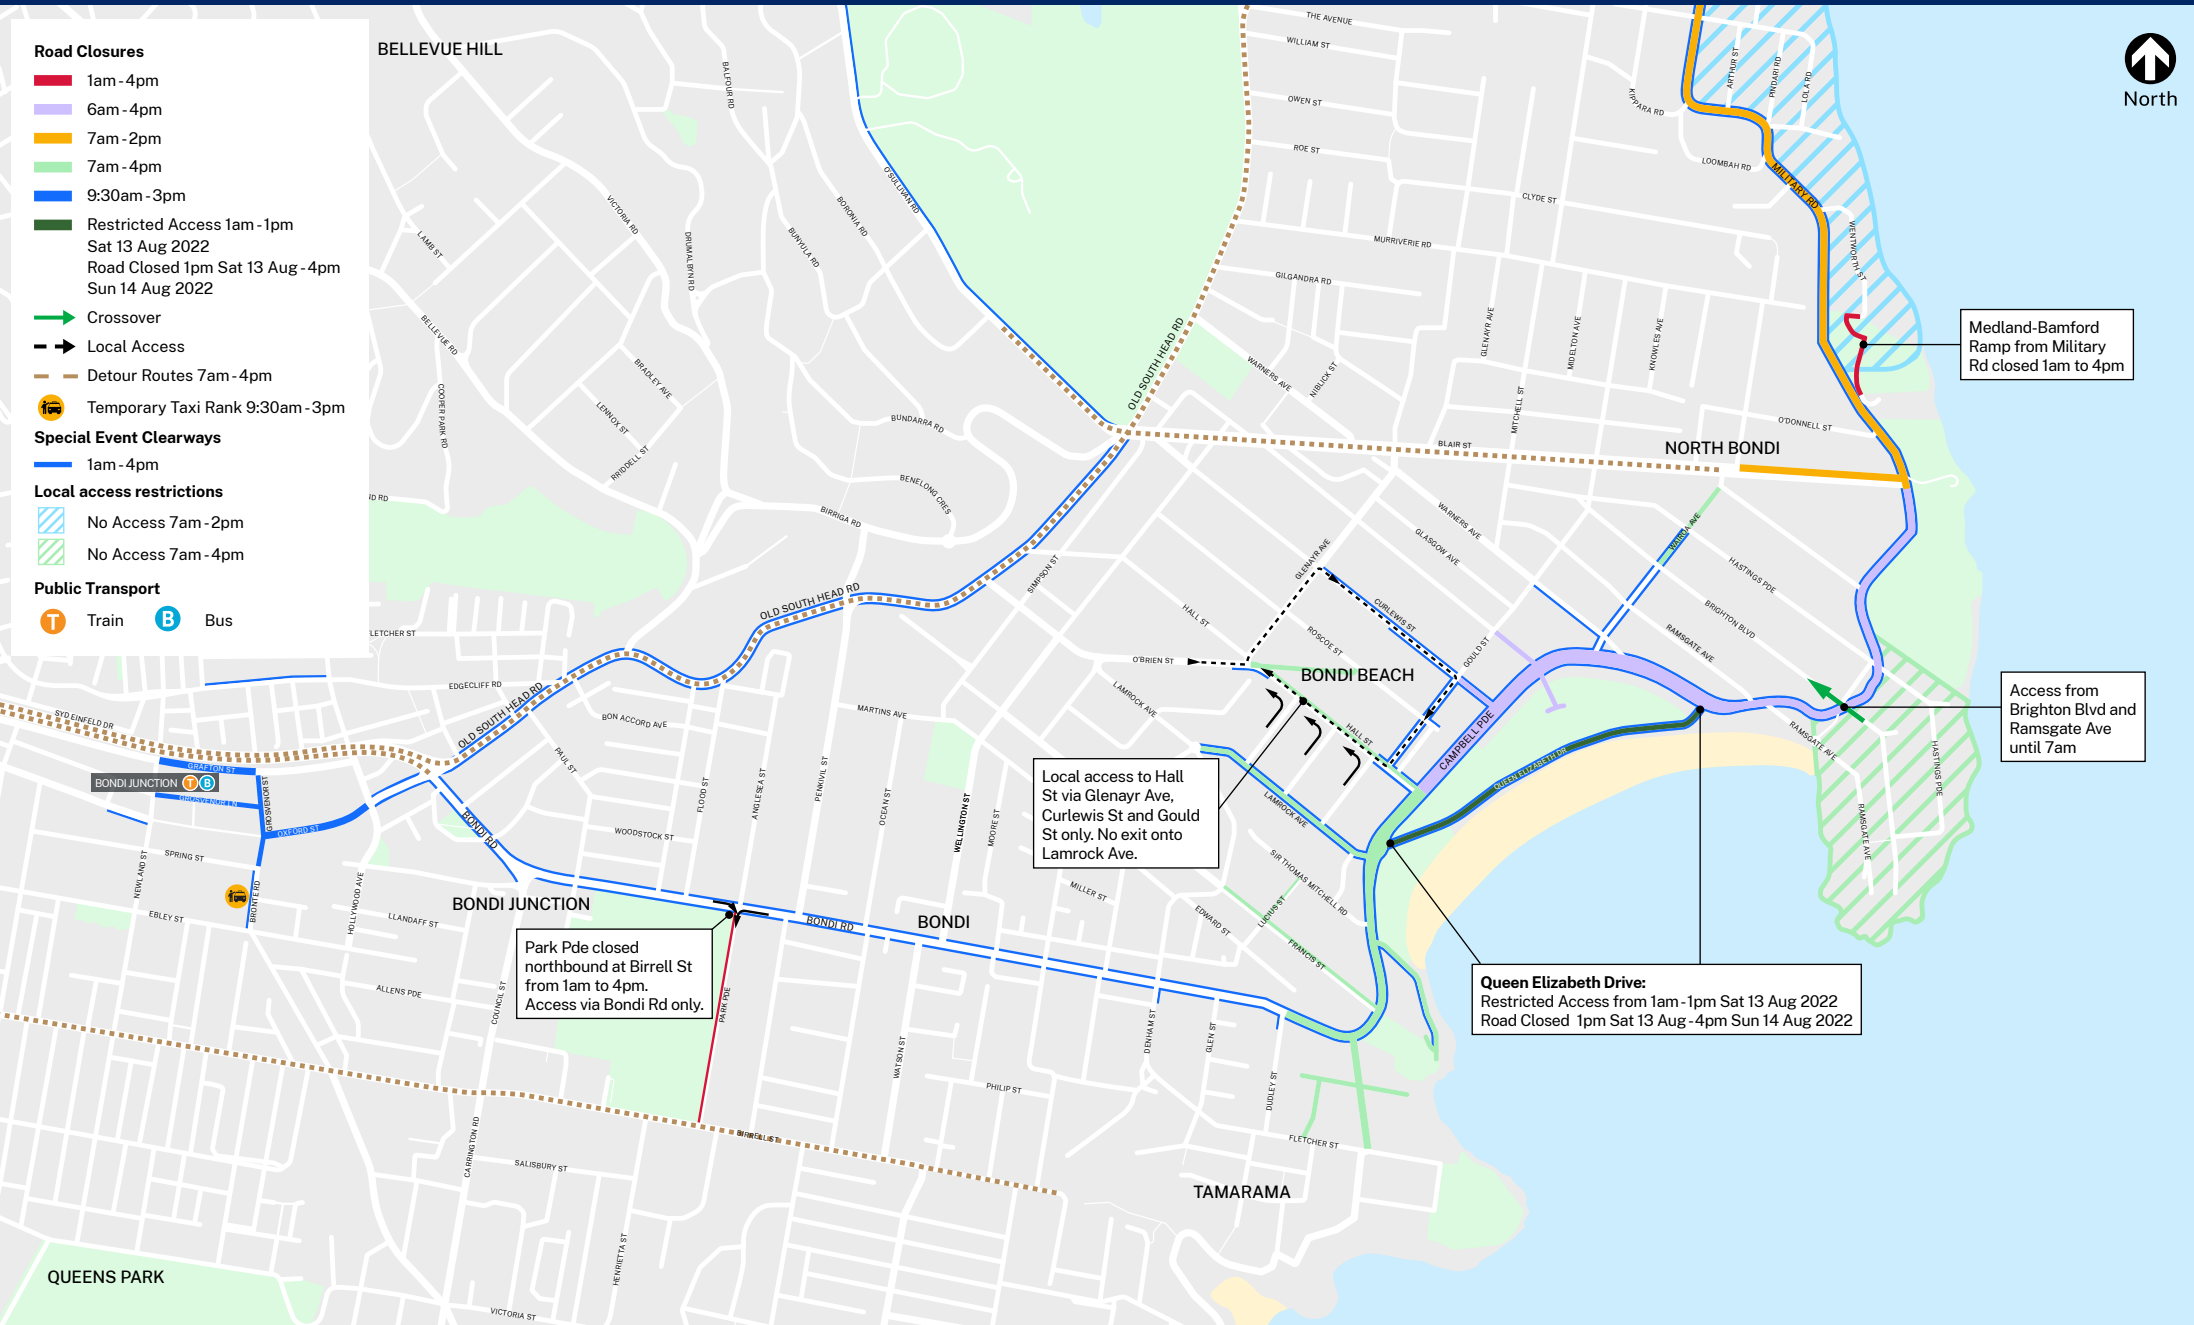

Road Closures

- █ 1am - 4pm
- █ 6am - 4pm
- █ 7am - 2pm
- █ 7am - 4pm
- █ 9:30am - 3pm
- █ Restricted Access 1am - 1pm
Sat 13 Aug 2022
Road Closed 1pm Sat 13 Aug - 4pm
Sun 14 Aug 2022

- Crossover
- Local Access
- Detour Routes 7am - 4pm
- Temporary Taxi Rank 9:30am - 3pm

Special Event Clearways

- █ 1am - 4pm

Local access restrictions

- ▨ No Access 7am - 2pm
- ▨ No Access 7am - 4pm

Public Transport

- Train
- Bus

North

Park Pde closed northbound at Birrell St from 1am to 4pm. Access via Bondi Rd only.

Local access to Hall St via Glenayr Ave, Curlew St and Gould St only. No exit onto Lamrock Ave.

Queen Elizabeth Drive:
Restricted Access from 1am - 1pm Sat 13 Aug 2022
Road Closed 1pm Sat 13 Aug - 4pm Sun 14 Aug 2022

Medland-Bamford Ramp from Military Rd closed 1am to 4pm

Access from Brighton Blvd and Ramsgate Ave until 7am