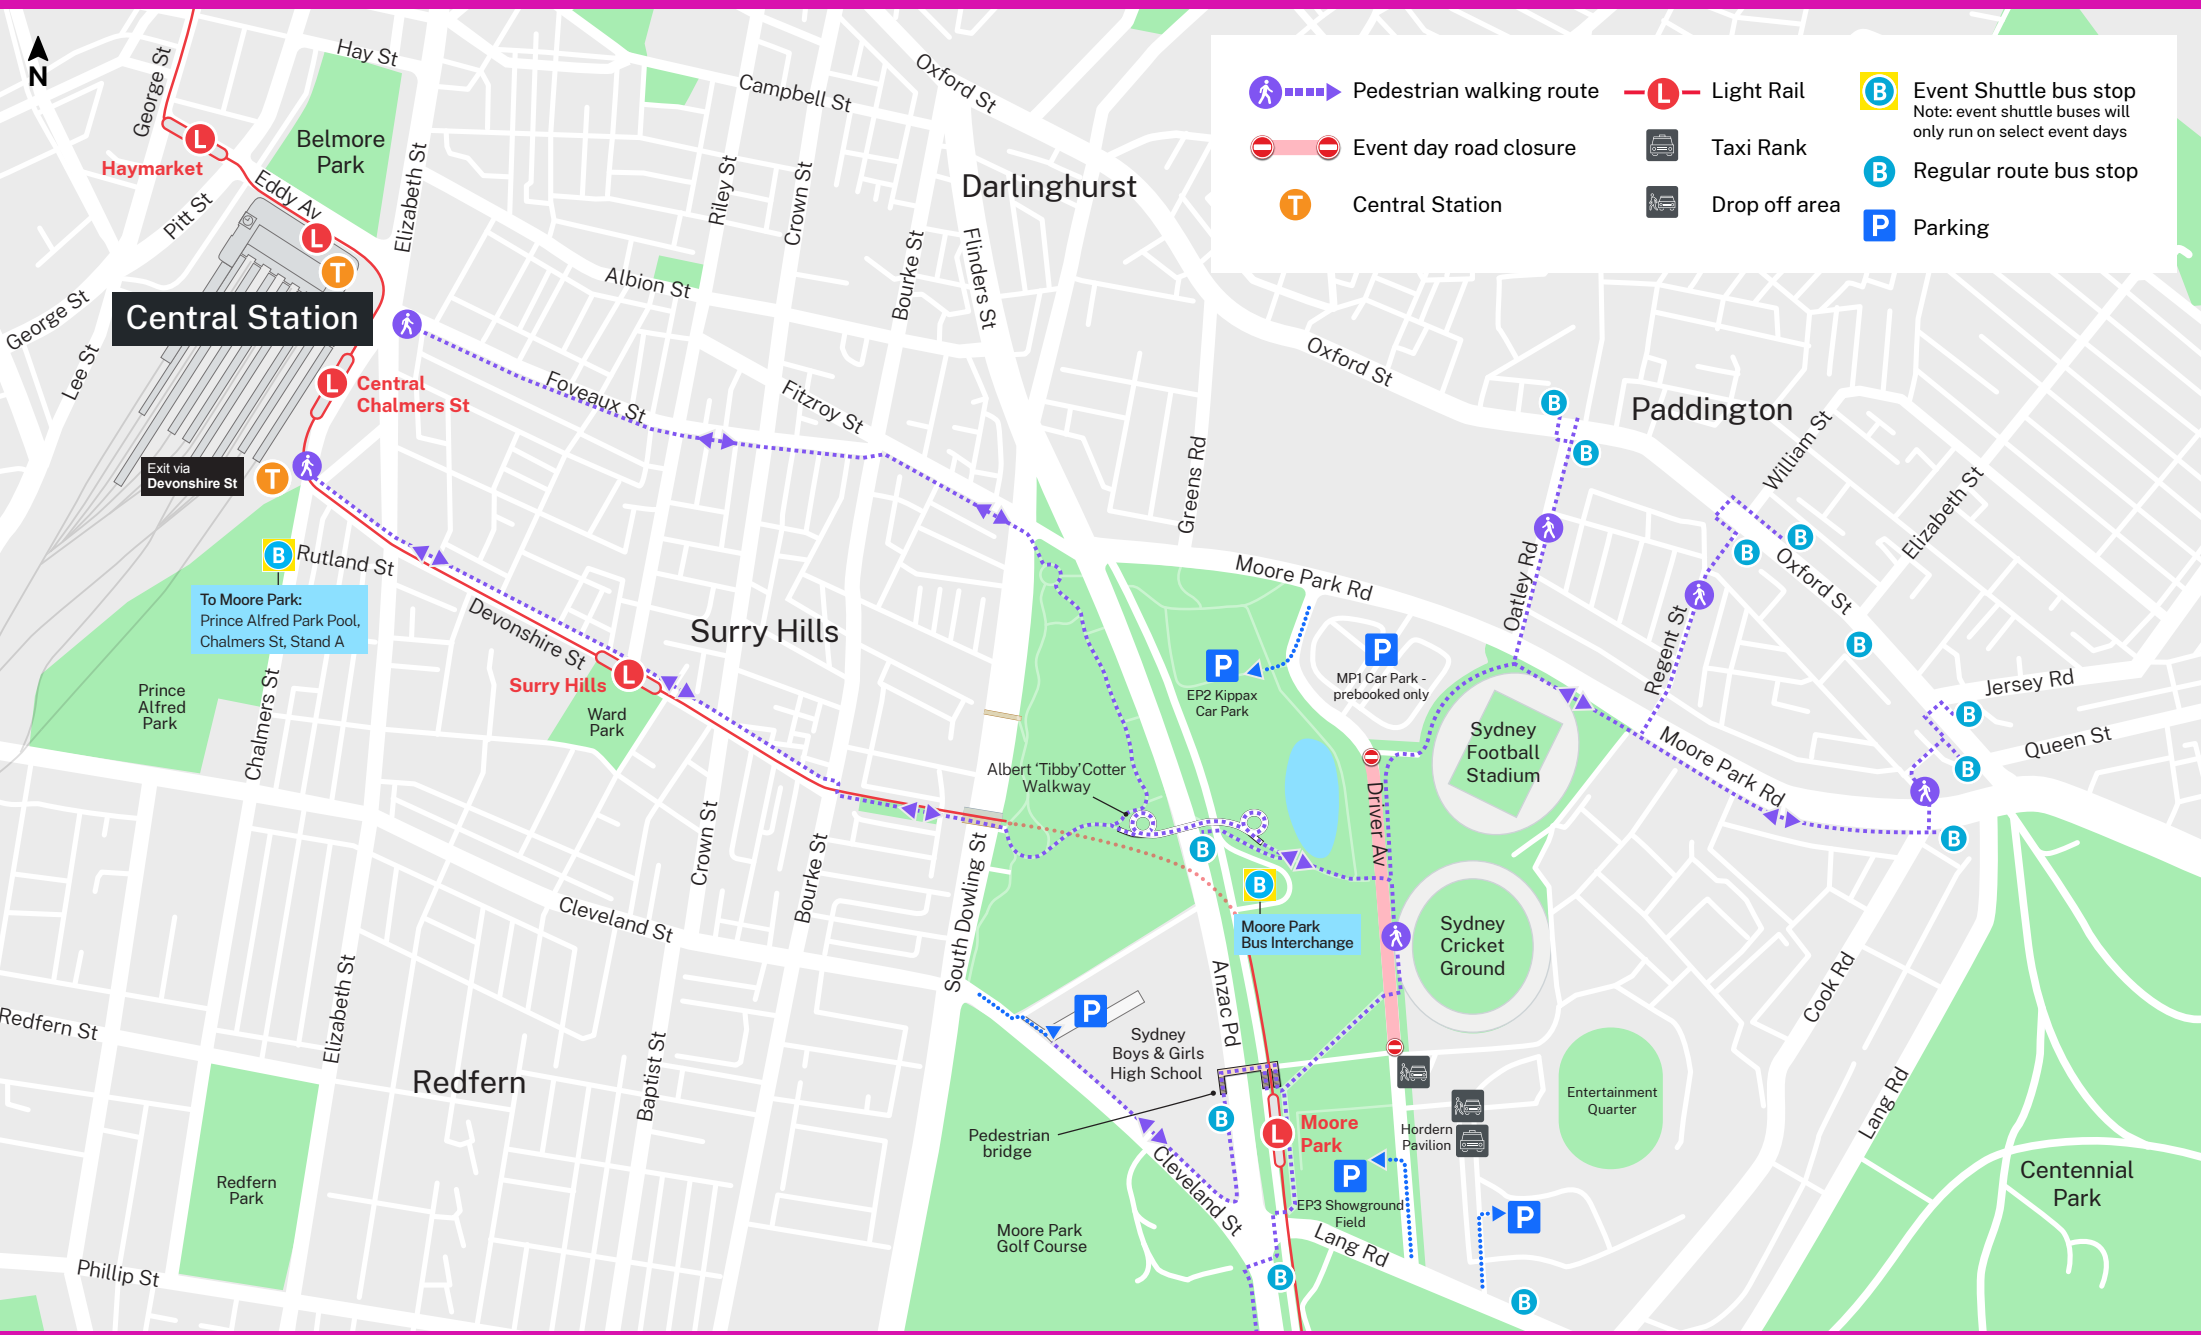

Moore Park walking & transport map

	Pedestrian walking route		Light Rail		Event Shuttle bus stop Note: event shuttle buses will only run on select event days
	Event day road closure		Taxi Rank		Regular route bus stop
	Central Station		Drop off area		Parking