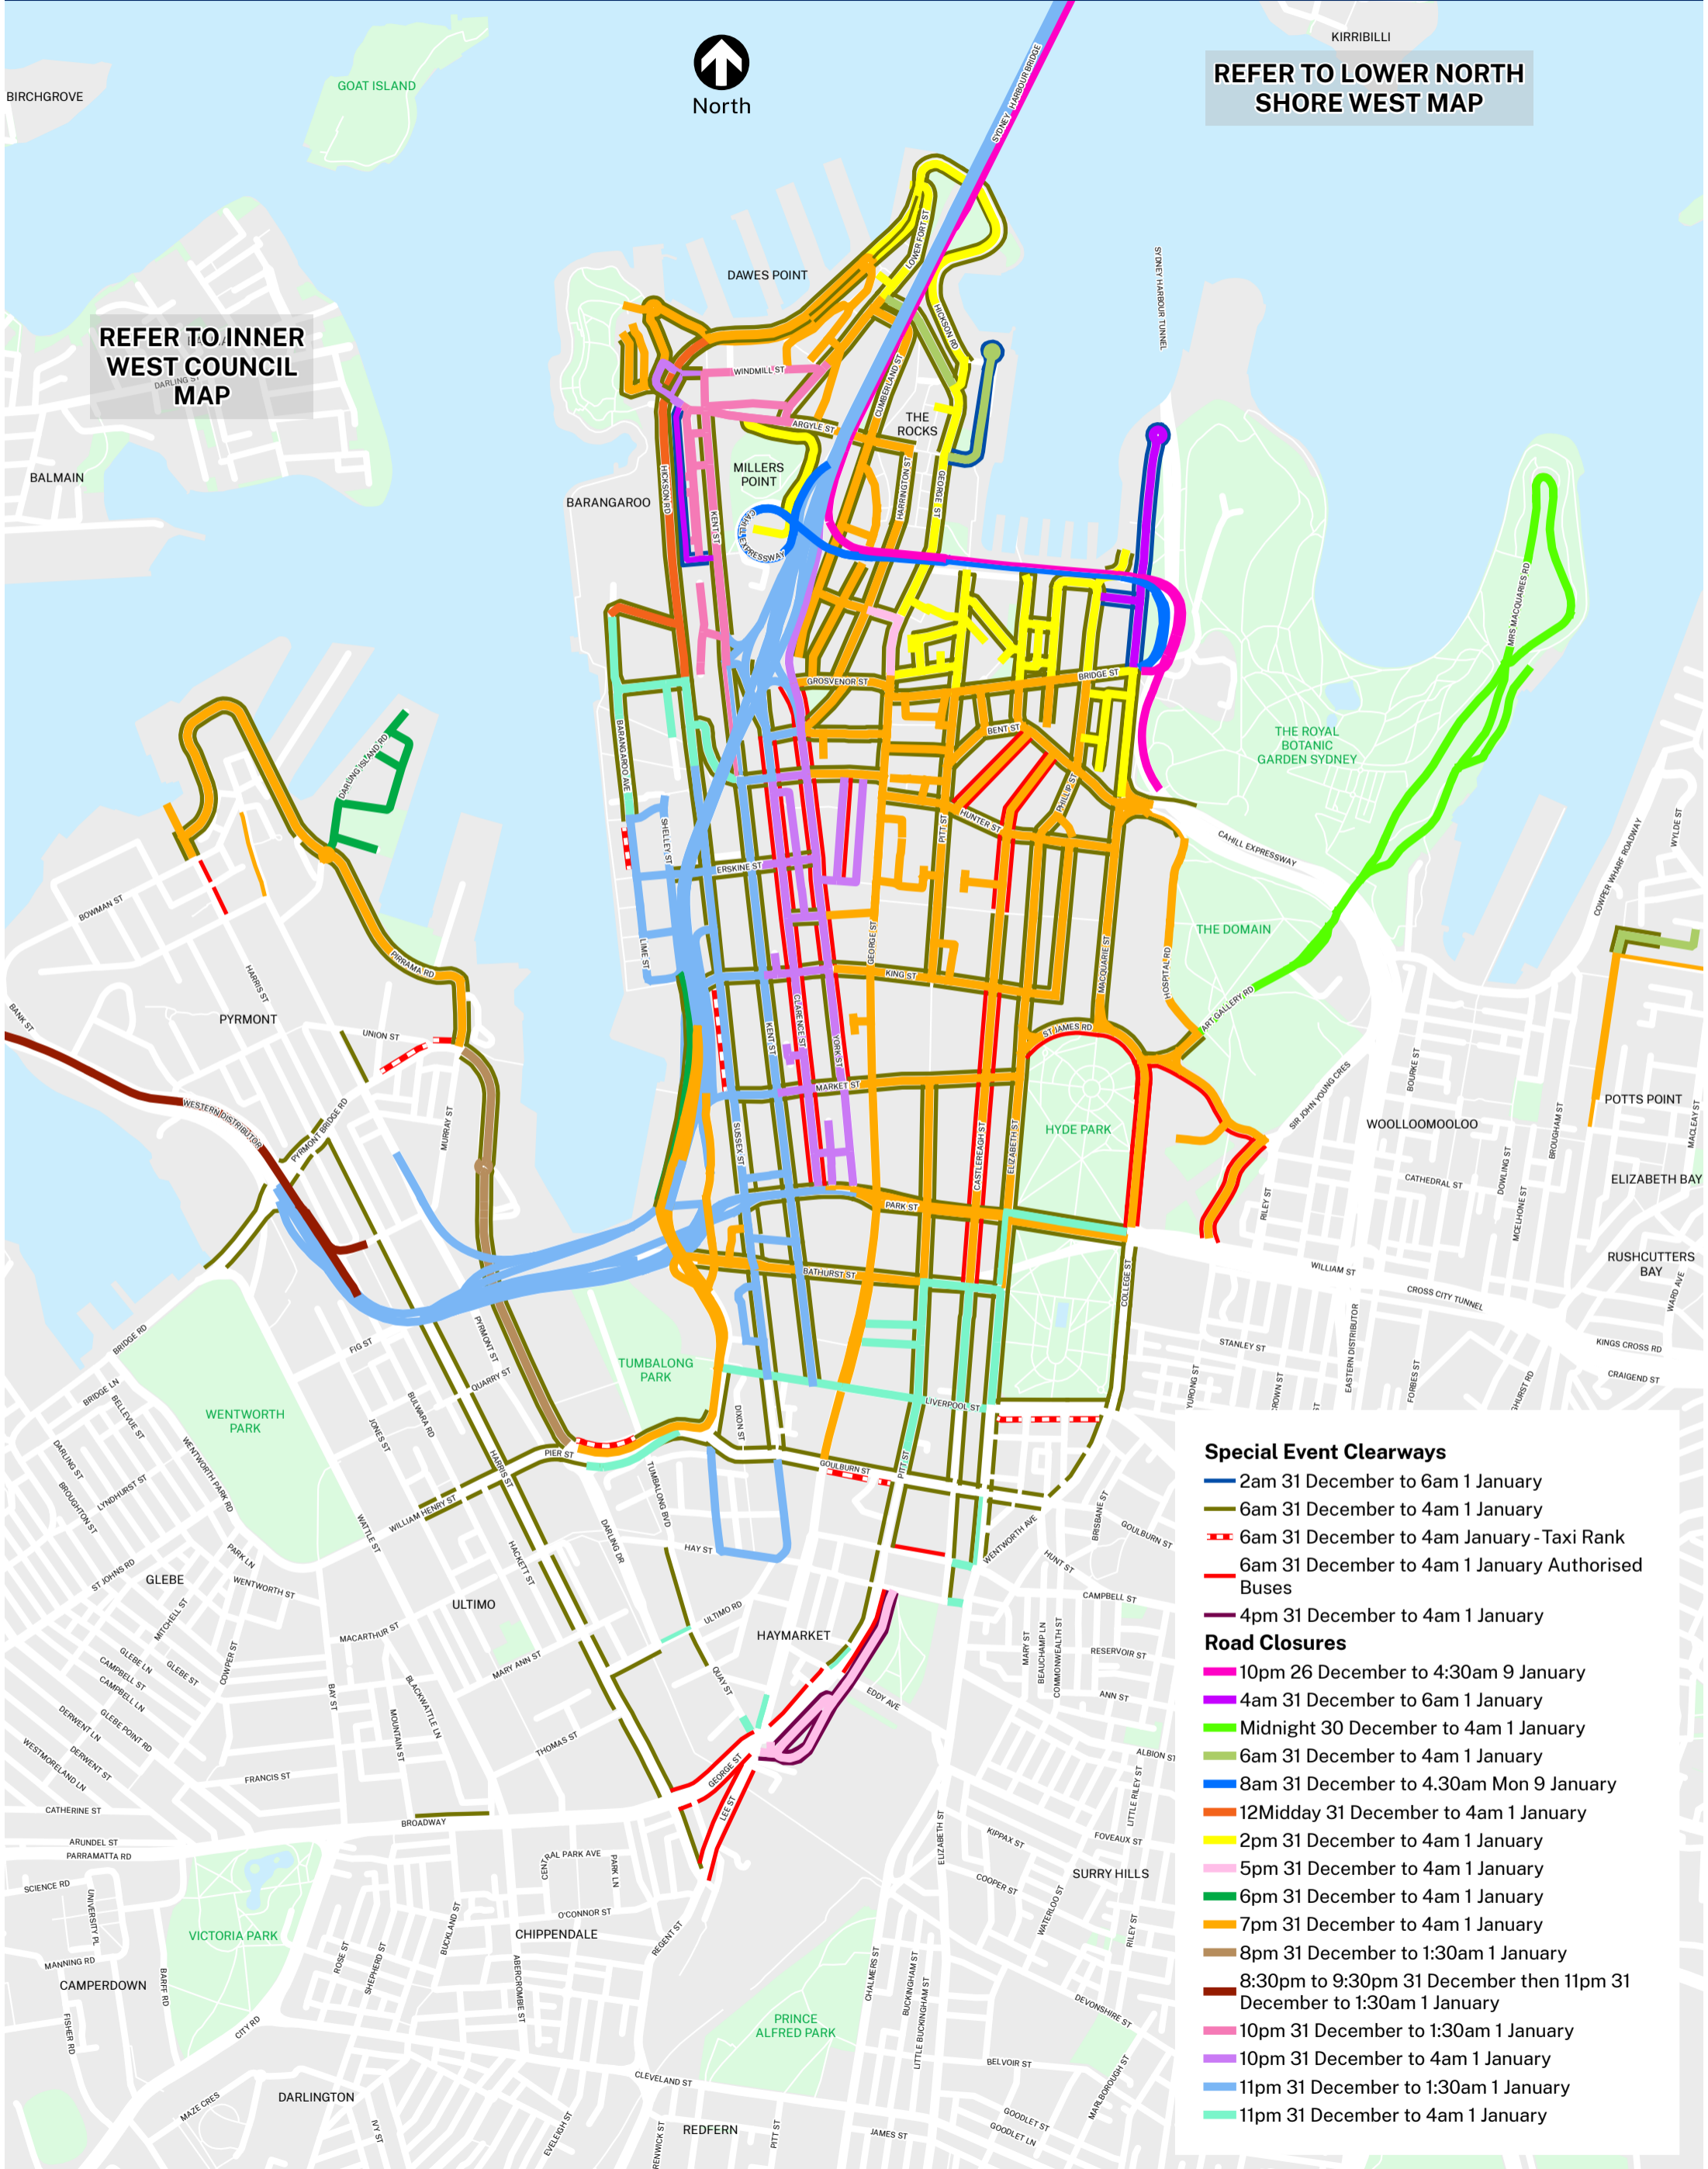

REFER TO LOWER NORTH SHORE WEST MAP

REFER TO INNER WEST COUNCIL MAP

Special Event Clearways

- 2am 31 December to 6am 1 January
- 6am 31 December to 4am 1 January
- 6am 31 December to 4am January - Taxi Rank
- 6am 31 December to 4am 1 January Authorised Buses
- 4pm 31 December to 4am 1 January

Road Closures

- 10pm 26 December to 4:30am 9 January
- 4am 31 December to 6am 1 January
- Midnight 30 December to 4am 1 January
- 6am 31 December to 4am 1 January
- 8am 31 December to 4.30am Mon 9 January
- 12Midday 31 December to 4am 1 January
- 2pm 31 December to 4am 1 January
- 5pm 31 December to 4am 1 January
- 6pm 31 December to 4am 1 January
- 7pm 31 December to 4am 1 January
- 8pm 31 December to 1:30am 1 January
- 8:30pm to 9:30pm 31 December then 11pm 31 December to 1:30am 1 January
- 10pm 31 December to 1:30am 1 January
- 10pm 31 December to 4am 1 January
- 11pm 31 December to 1:30am 1 January
- 11pm 31 December to 4am 1 January