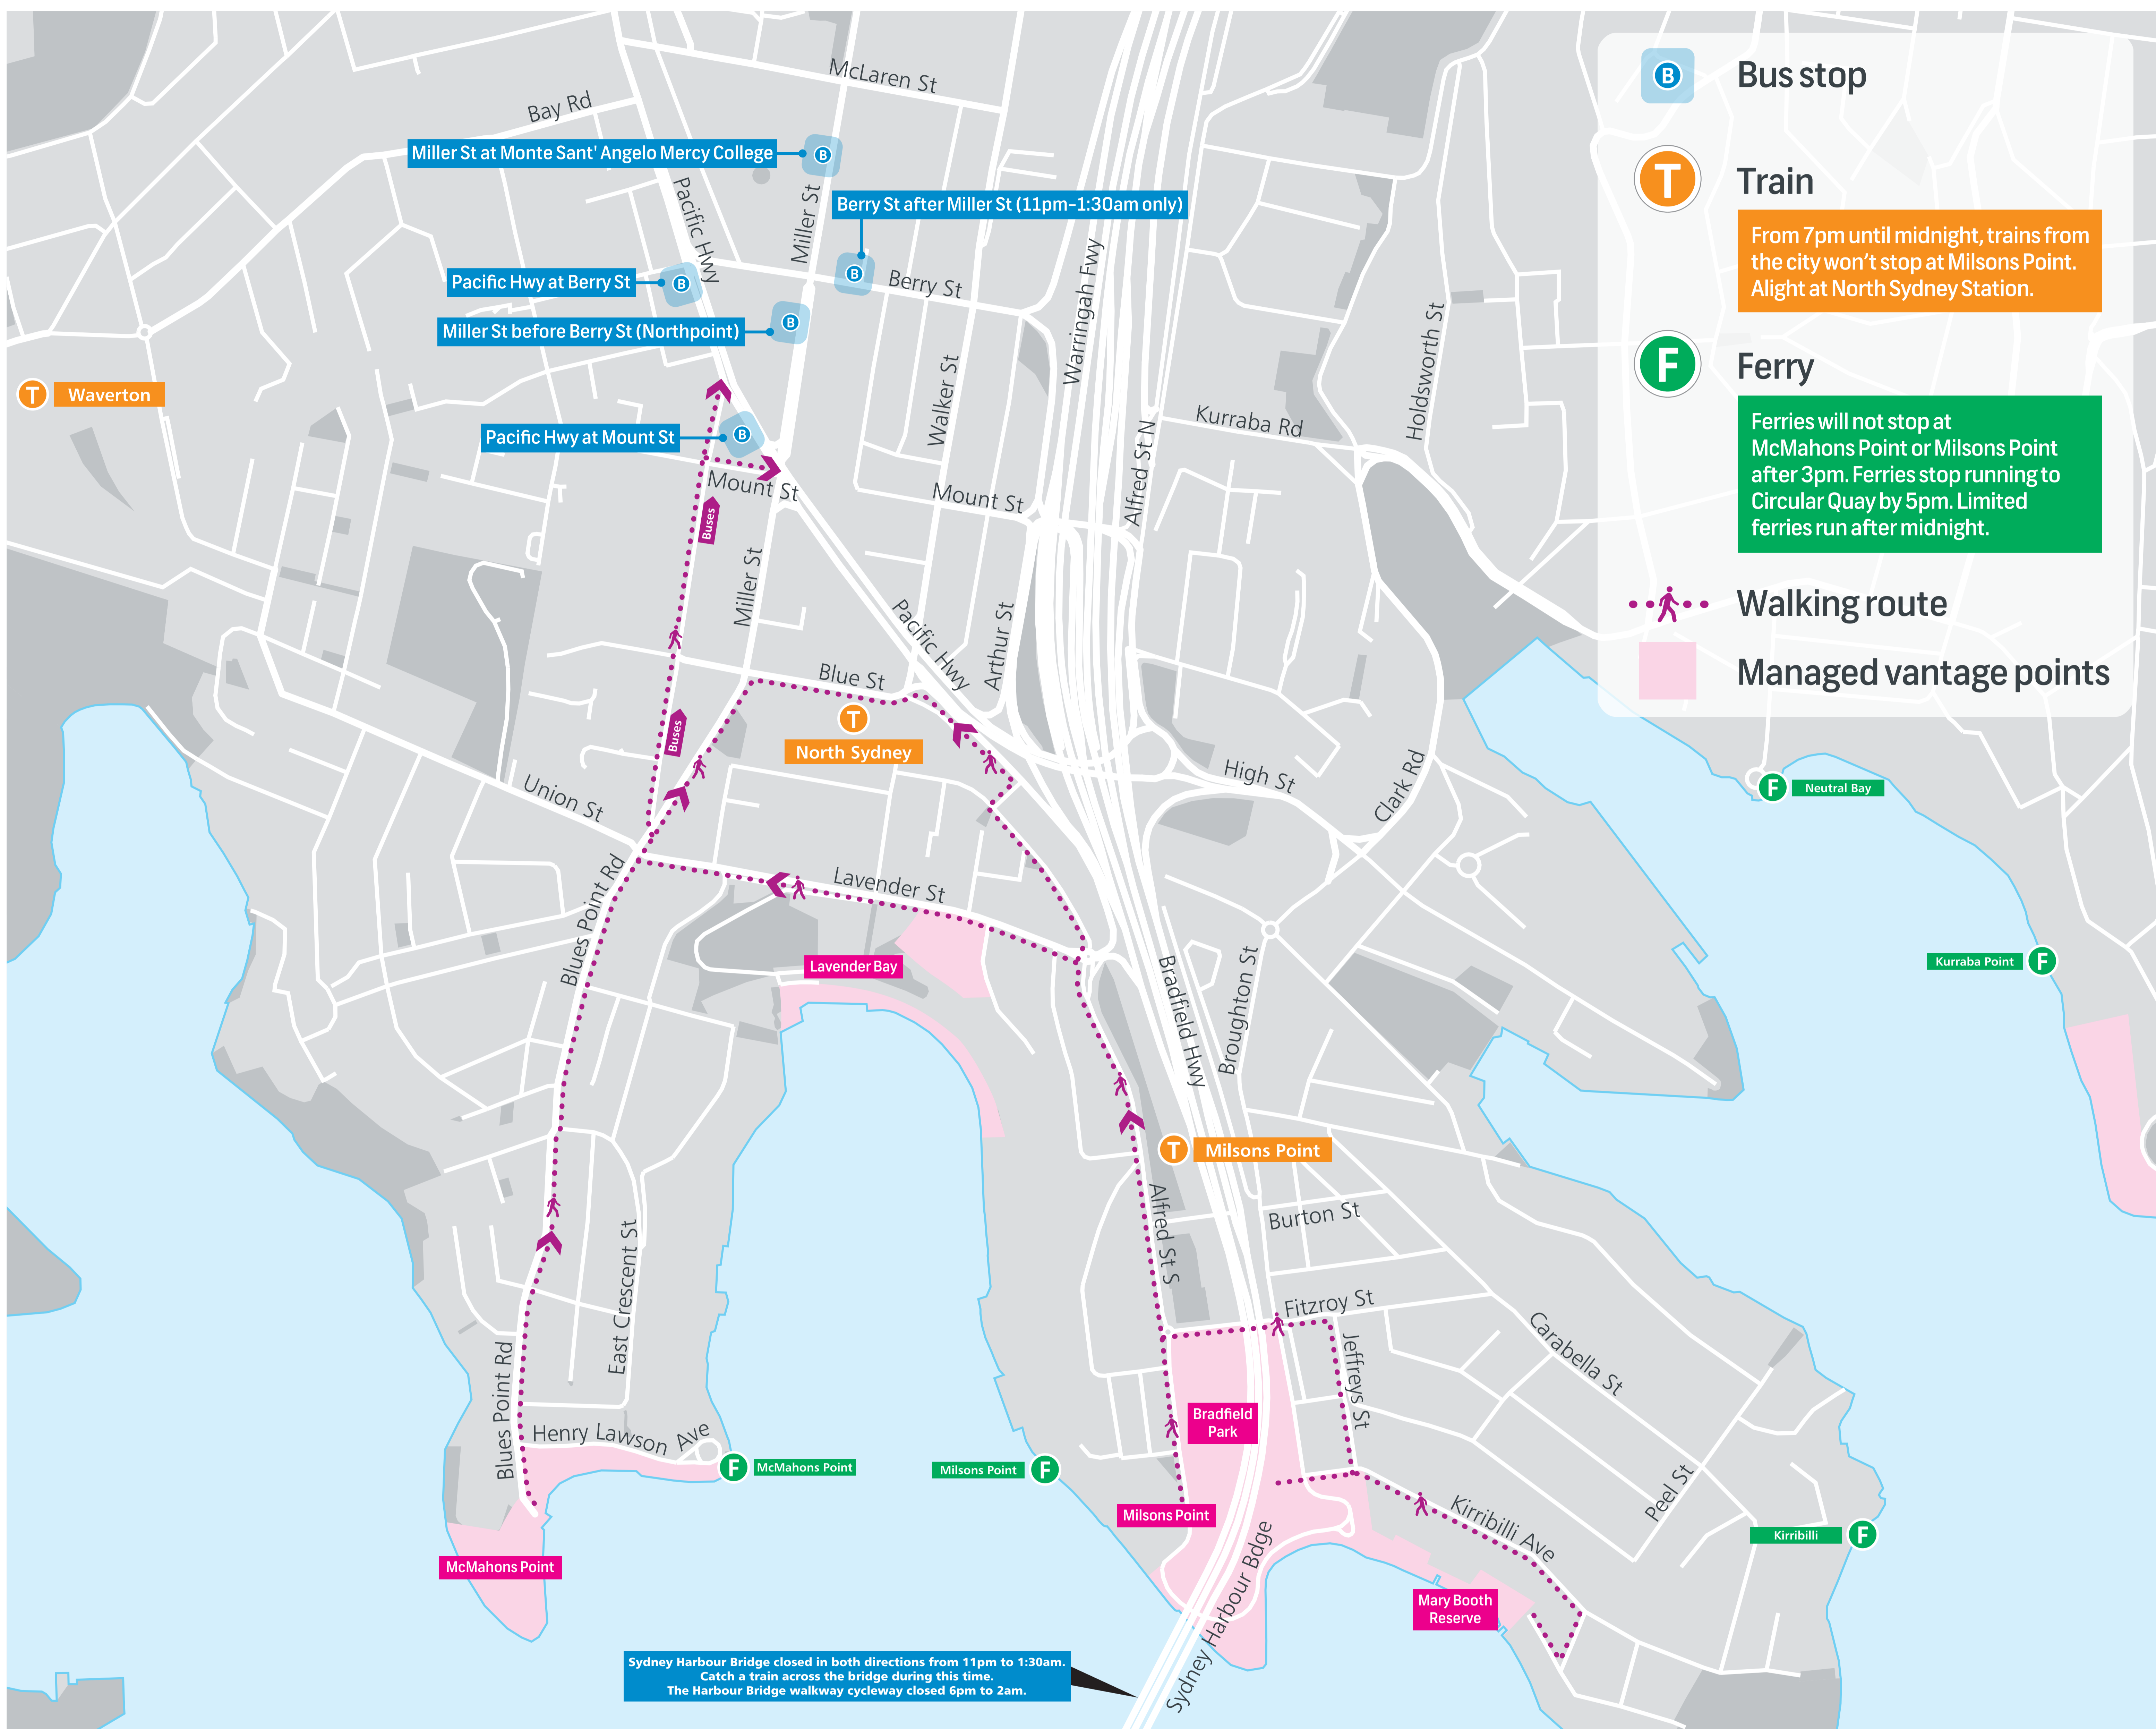

# New Year's Eve

## Getting home - North Sydney

Location	Services from 3pm
Miller St at Monte Sant' Angelo Mercy College (Stop ID 206079)	Cammeray, Northbridge and Eastern Valley Way
Miller St before Berry St (Stop ID 206046)	Neutral Bay, Cremorne, Mosman and Northern Beaches <b>* from 8pm 230 and 263 will go from Pacific Hwy at Mount St</b>
Pacific Hwy at Mount St (Stop ID 206088)	Chatswood, St Leonards, Lane Cove, Epping Road and Willoughby
Pacific Hwy at Berry St (Stop ID 206090)	Gore Hill via Crows Nest & St Leonards
Berry St after Miller St (Stop ID 2060115)	<b>11pm until 1:30am only:</b> Mosman, Brookvale, Dee Why, Collaroy, Narrabeen, Mona Vale