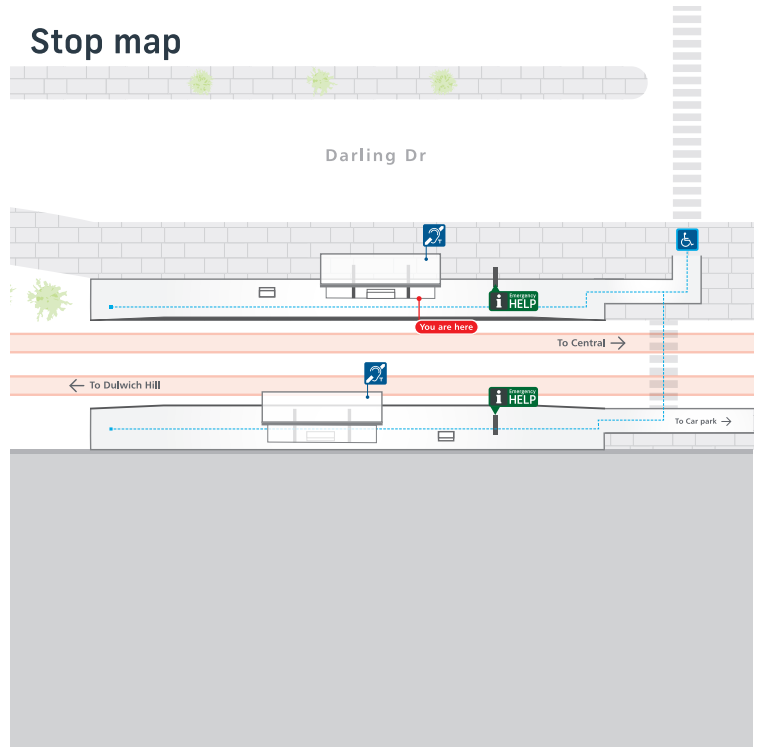

Stop guide

Next services information

Visit transportnsw.info or scan this QR code for next services information

Transport connections

- **L1 Dulwich Hill Line service frequency:**
  - **Monday to Friday:**
    - 6am to 7am - 15 minutes
    - 7am to 10am - 8 minutes
    - 10am to 3pm - 10 minutes
    - 3pm to 7pm - 8 minutes
    - 7pm to 11pm (midnight on Friday) - 15 minutes
  - **Saturday:**
    - 6am to 9am - 15 minutes
    - 9am to 9pm - 10 minutes
    - 9pm to 11pm - 15 minutes
  - **Sunday and Public Holidays:**
    - 6am to 9am - 15 minutes
    - 9am to 7pm - 10 minutes
    - 7pm to 11pm - 15 minutes

- **B** Bus services depart from:
  - Bus stop 200926 towards Pyrmont and West Ryde
  - Bus stop 200933 towards Central and Bondi Junction

  For more details and of services from other bus stops nearby visit transportnsw.info

A taxi rank is located between the Sofitel and ICC Sydney Convention Centre.

Customer assistance

- **Emergency HELP** Emergency Help Points link directly to staff who can assist you. Penalties may apply for misuse of Emergency Help Points.
- This stop is equipped with hearing loops below the shelter canopy. Use a T-Switch hearing aid to more easily hear customer announcements.
- To report lost items visit transportnsw.info or call 02 8584 5288, Monday to Friday 09:00 to 17:00 (excluding public holidays). For hearing or speech impairments, please contact the National Relay Service on 133 677 or visit relayservice.gov.au

Tickets

- For light rail services, you can use an Opal card, a contactless credit or debit card or a linked device to pay for travel by tapping on and tapping off at the Opal readers on each platform.
- Plan ahead and top up or purchase your Opal card online or from an Opal retailer. Visit transportnsw.info for more information.
- **Tap on and tap off, every time.** Remember to both tap on and tap off to avoid a fine of up to $550.00.

Destinations