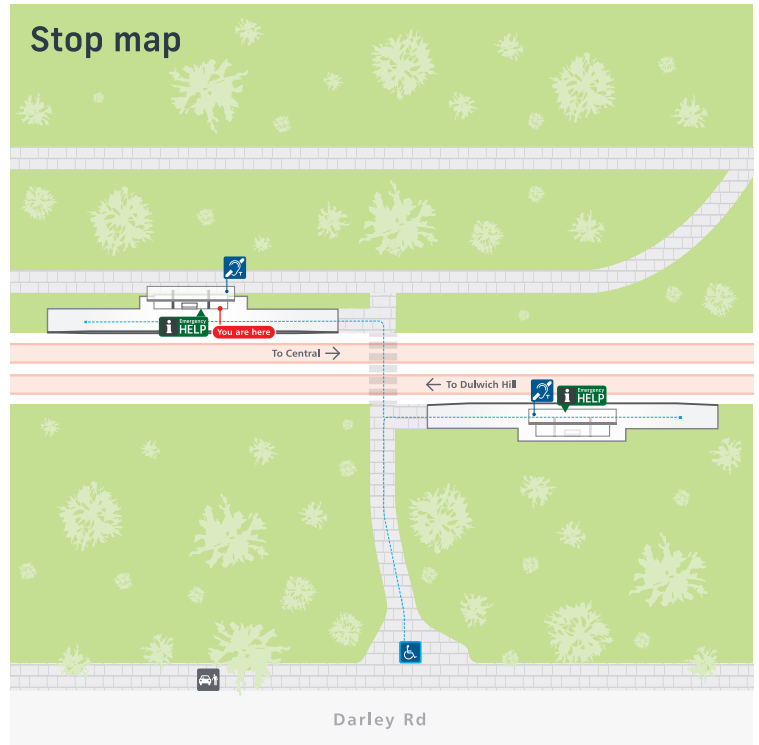

1. **B** Bus services depart from:
   Bus stop 204032 towards Campsie
   Bus stop 204042 towards Balmain
2. For more details and of services from other bus stops nearby, visit transportnsw.info

- Kiss and ride bays are located on Hawthorne Pde and Darley Rd.
- Bike parking spaces are located in this area. For locations refer to the Local area map below.

Customer assistance

- Emergency Help Points link directly to staff who can assist you. Penalties may apply for misuse of Emergency Help Points.
- This stop is equipped with hearing loops below the shelter canopy. Use a T-Switch hearing aid to more easily hear customer announcements.
- To report lost items visit transportnsw.info or call 02 8584 5288, Monday to Friday 09:00 to 17:00 (excluding public holidays). For hearing or speech impairments, please contact the National Relay Service on 133 677 or visit relayservice.gov.au

Tickets

- For light rail services, you can use an Opal card, a contactless credit or debit card or a linked device to pay for travel by tapping on and tapping off at the Opal readers on each platform.
- Plan ahead and top up or purchase your Opal card online or from an Opal retailer. Visit transportnsw.info for more information.
- Tap on and tap off, every time. Remember to both tap on and tap off to avoid a fine of up to $550.00.

Destinations

1. Hawthorne Canal Reserve
2. The Greenway