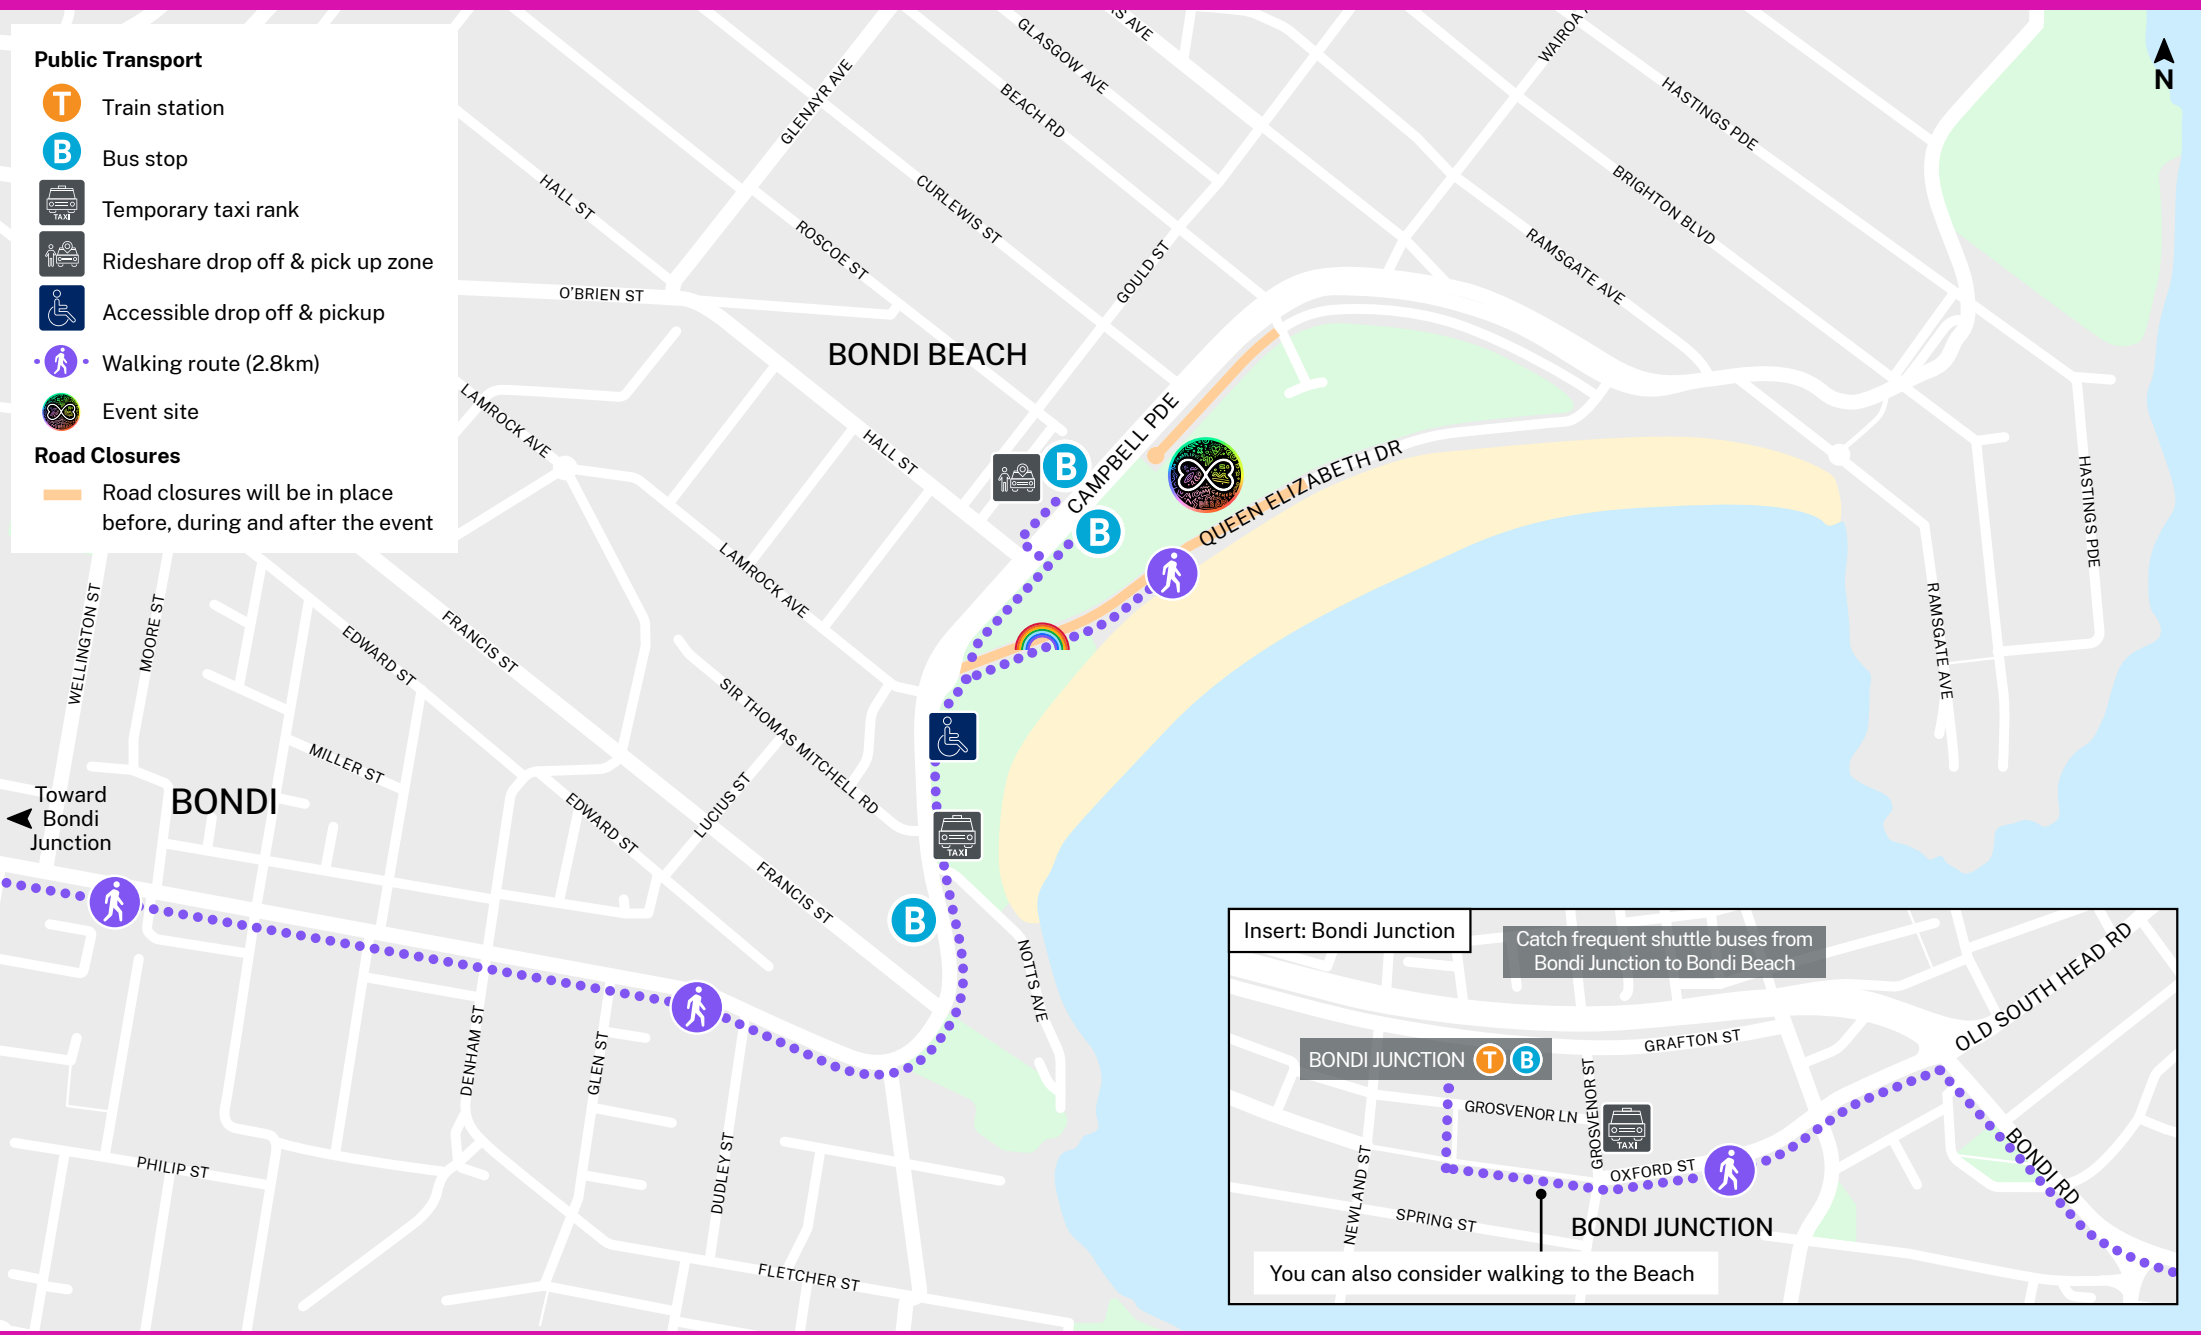

Public Transport

- Train station
- Bus stop
- Temporary taxi rank
- Rideshare drop off & pick up zone
- Accessible drop off & pickup
- Walking route (2.8km)
- Event site

Road Closures

- Road closures will be in place before, during and after the event

Insert: Bondi Junction

Catch frequent shuttle buses from Bondi Junction to Bondi Beach

You can also consider walking to the Beach