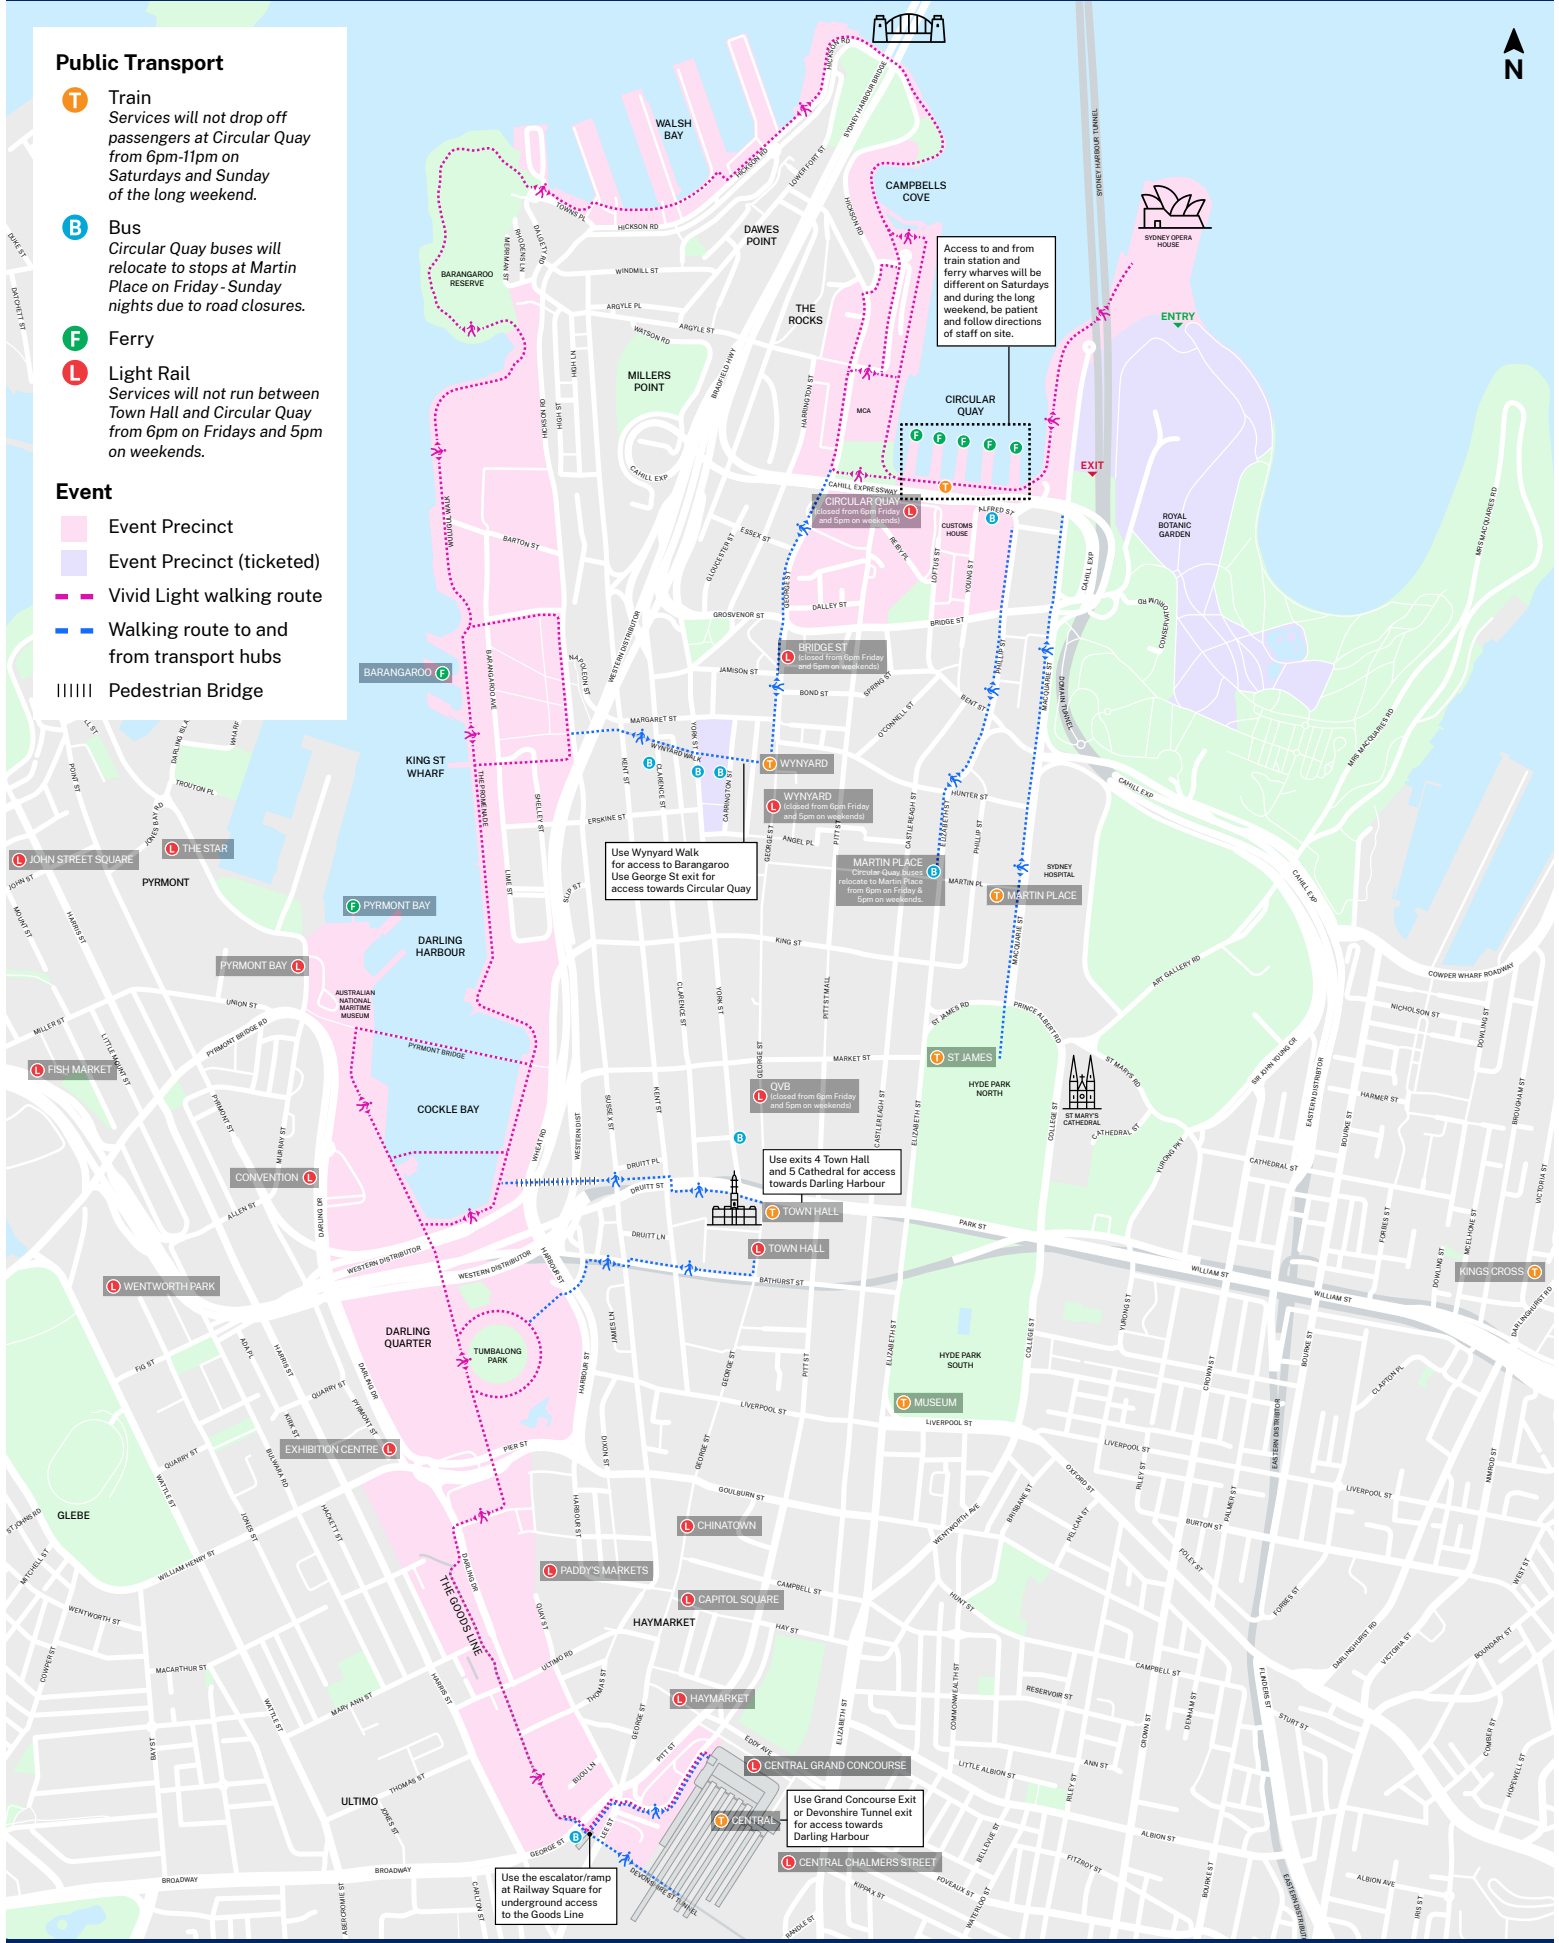

Public Transport

- **T** **Train**
  Services will not drop off passengers at Circular Quay from 6pm-11pm on Saturdays and Sunday of the long weekend.
- **B** **Bus**
  Circular Quay buses will relocate to stops at Martin Place on Friday-Sunday nights due to road closures.
- **F** **Ferry**
- **L** **Light Rail**
  Services will not run between Town Hall and Circular Quay from 6pm on Fridays and 5pm on weekends.

Event

- Event Precinct
- Event Precinct (ticketed)
- Vivid Light walking route
- Walking route to and from transport hubs
- Pedestrian Bridge

Use exits 4 Town Hall and 5 Cathedral for access towards Darling Harbour

Use the escalator/ramp at Railway Square for underground access to the Goods Line

Use Grand Concourse Exit or Devonshire Tunnel exit for access towards Darling Harbour