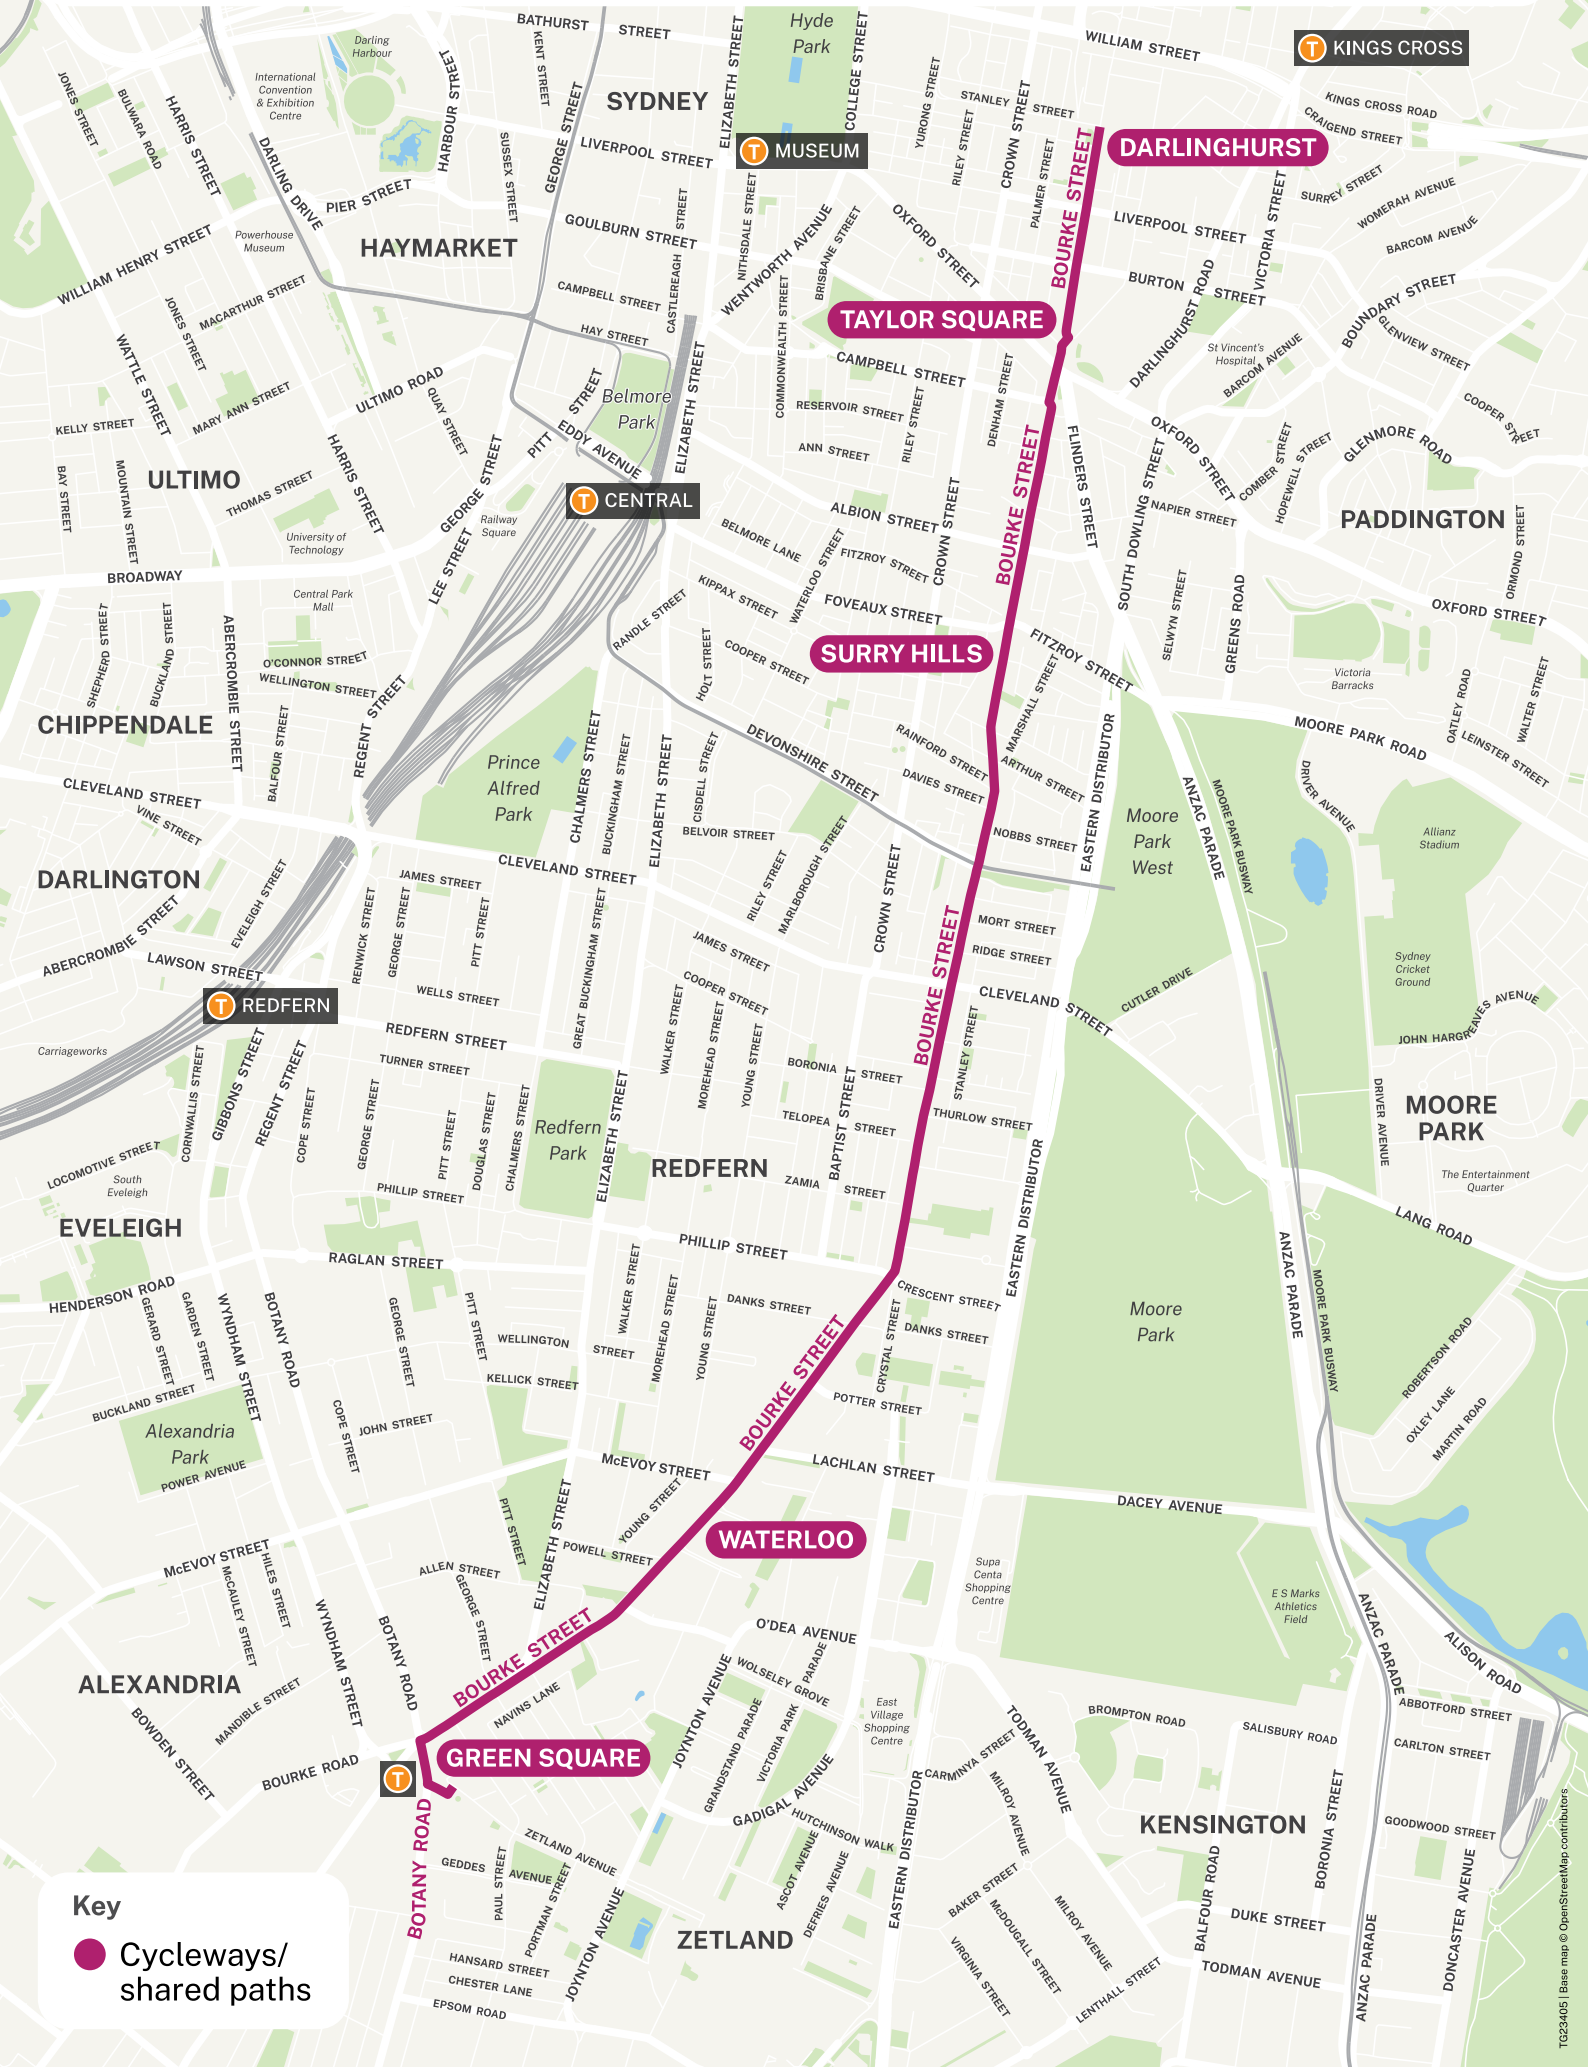

Green Square to Darlinghurst via Bourke St Cycleway

Key
● Cycleways/
shared paths