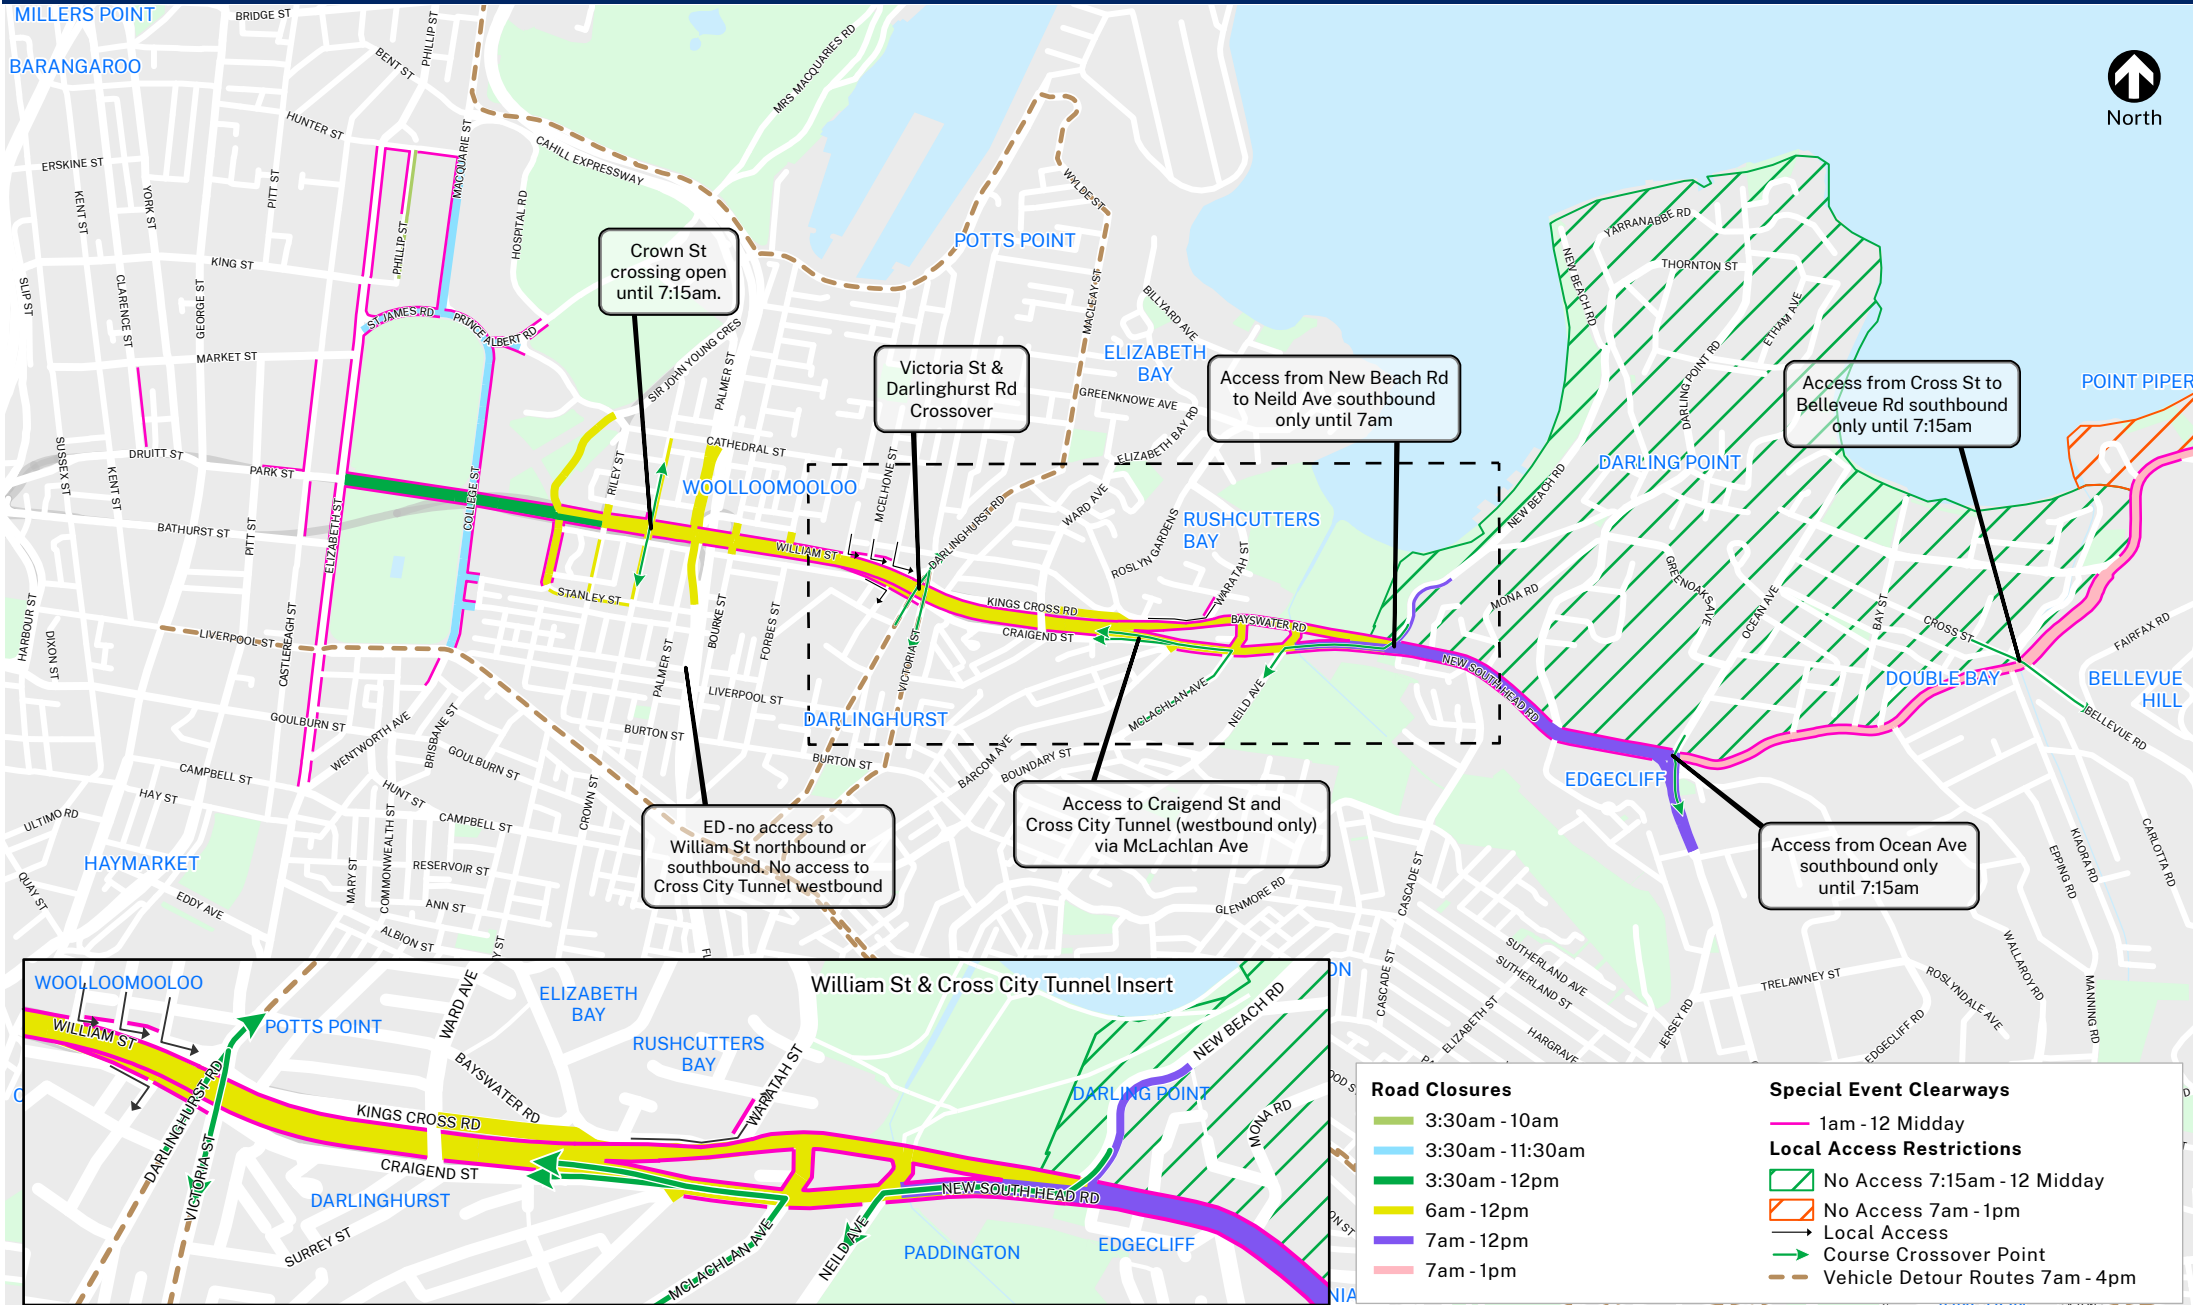

City2Surf - Sunday 13 August 2023

Sydney to Double Bay - Road Closures & Special Event Clearways

Visit livetraffic.com for more details. Visit transportnsw.info to plan your trip.